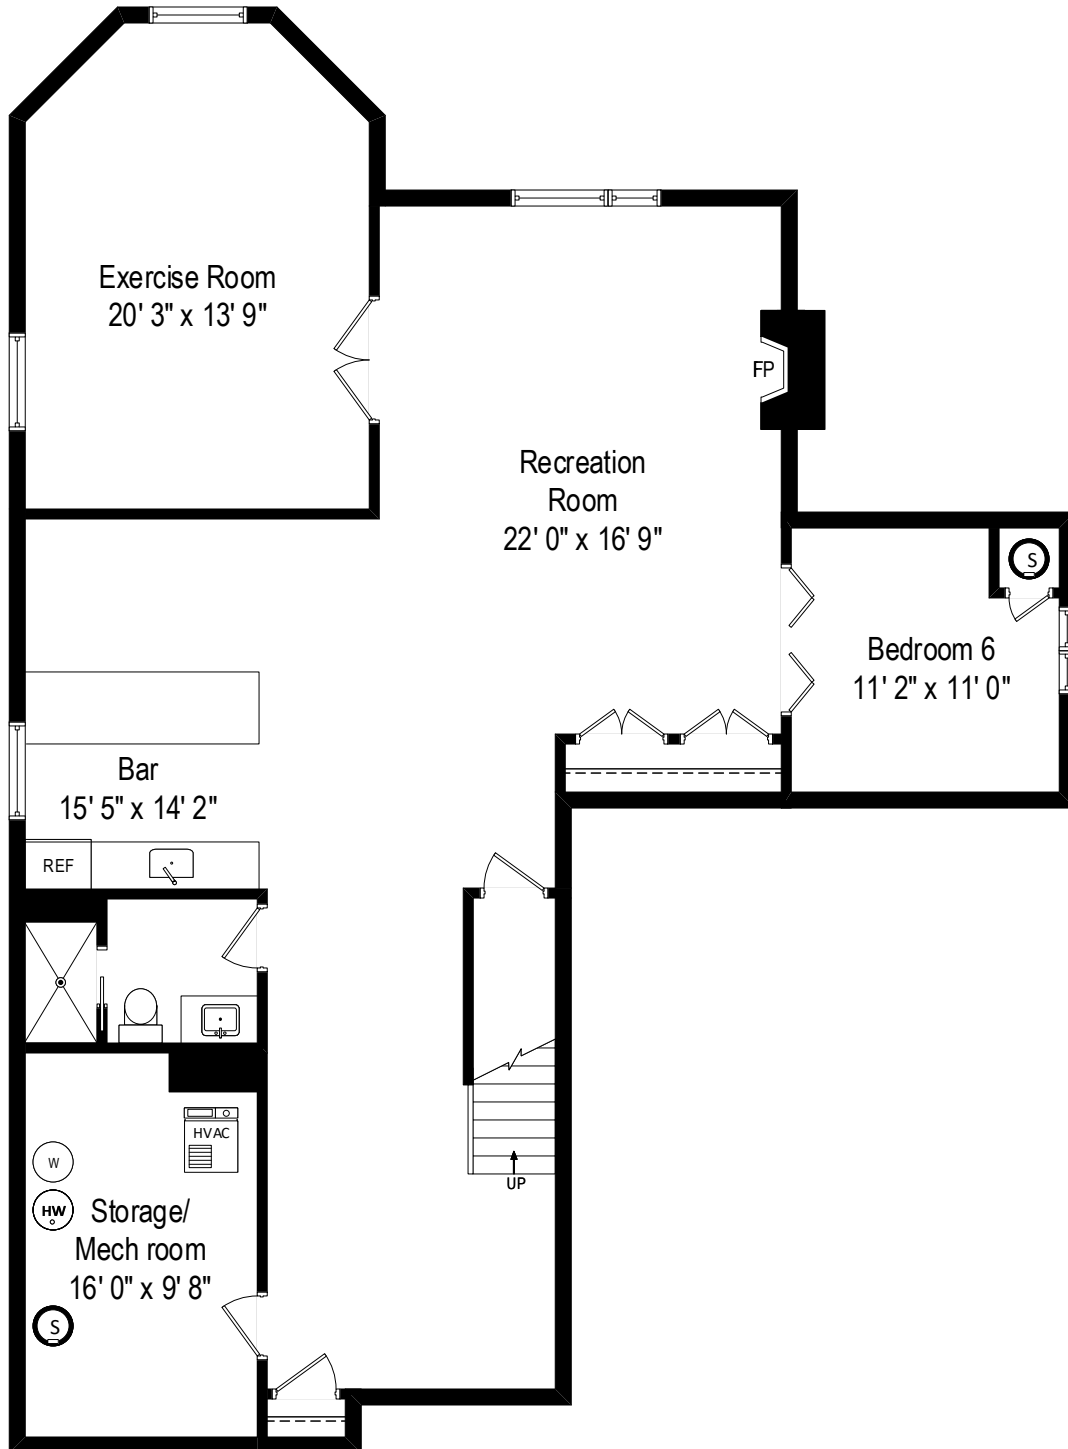

21 Blodgett – Clarendon Hills, IL 60514

First Level

All dimensions are approximate. This plan is for marketing purposes only.

21 Blodgett – Clarendon Hills, IL 60514

Second Level

All dimensions are approximate. This plan is for marketing purposes only.

21 Blodgett – Clarendon Hills, IL 60514

Third Level

All dimensions are approximate. This plan is for marketing purposes only.

21 Blodgett – Clarendon Hills, IL 60514

Lower Level

All dimensions are approximate. This plan is for marketing purposes only.