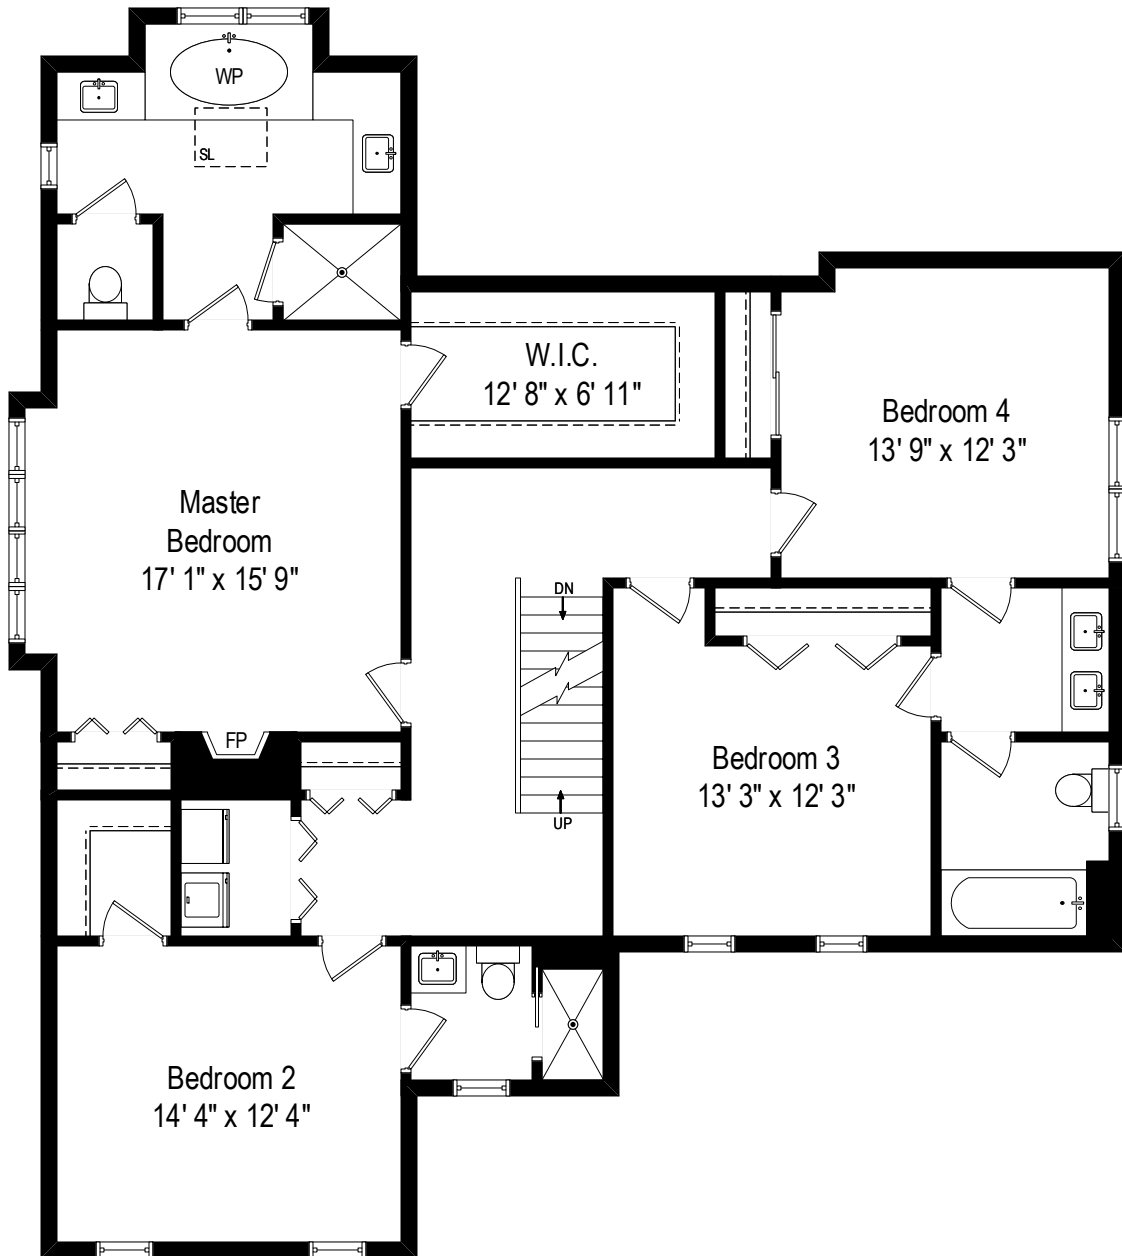

21 Blodgett – Clarendon Hills, IL 60514

First Level

All dimensions are approximate. This plan is for marketing purposes only.

21 Blodgett – Clarendon Hills, IL 60514

Second Level

All dimensions are approximate. This plan is for marketing purposes only.

21 Blodgett – Clarendon Hills, IL 60514

Third Level

All dimensions are approximate. This plan is for marketing purposes only.

21 Blodgett – Clarendon Hills, IL 60514

Lower Level

All dimensions are approximate. This plan is for marketing purposes only.