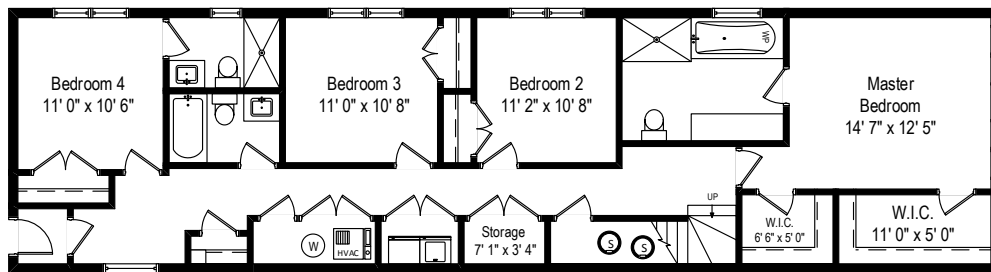

1450 W. Grace – Chicago, IL 60613

First Level

1450 W. Grace – Chicago, IL 60613

Lower Level

All dimensions are approximate. This plan is for marketing purposes only.

First Level

Lower Level

1450 W. Grace – Chicago, IL 60613