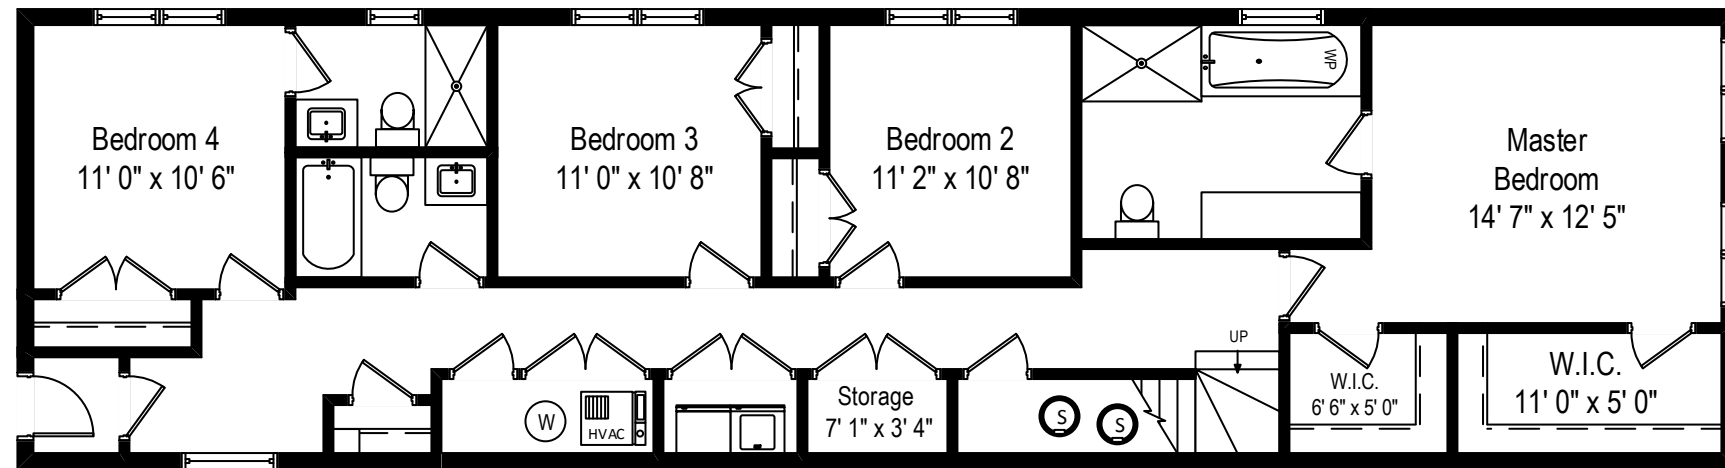

1450 W. Grace – Chicago, IL 60613

First Level

1450 W. Grace – Chicago, IL 60613

Lower Level

All dimensions are approximate. This plan is for marketing purposes only.

First Level

Lower Level

1450 W. Grace – Chicago, IL 60613