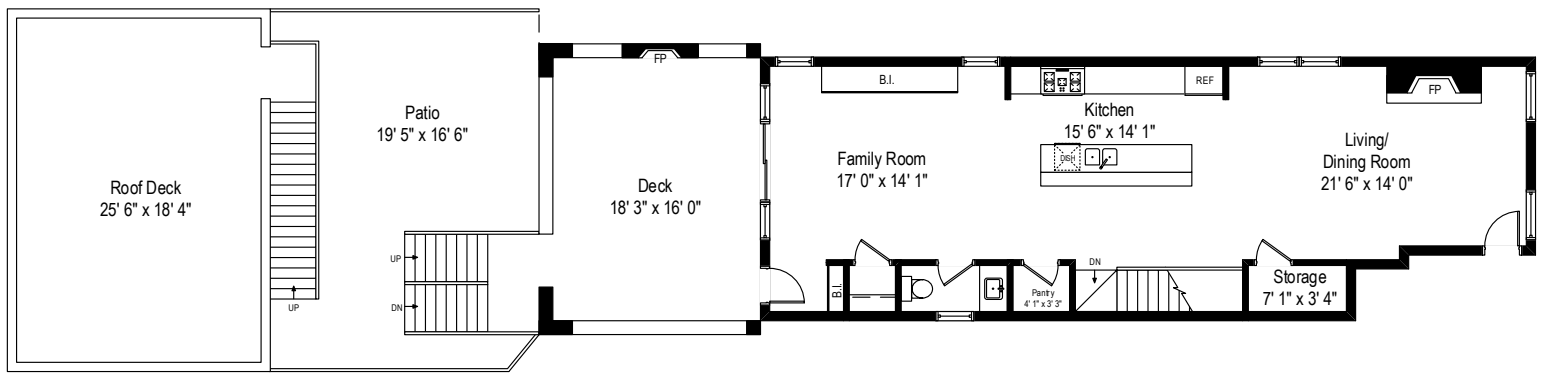

1450 W. Grace – Chicago, IL 60613

First Level

1450 W. Grace – Chicago, IL 60613

Lower Level

All dimensions are approximate. This plan is for marketing purposes only.

First Level

Lower Level

1450 W. Grace – Chicago, IL 60613