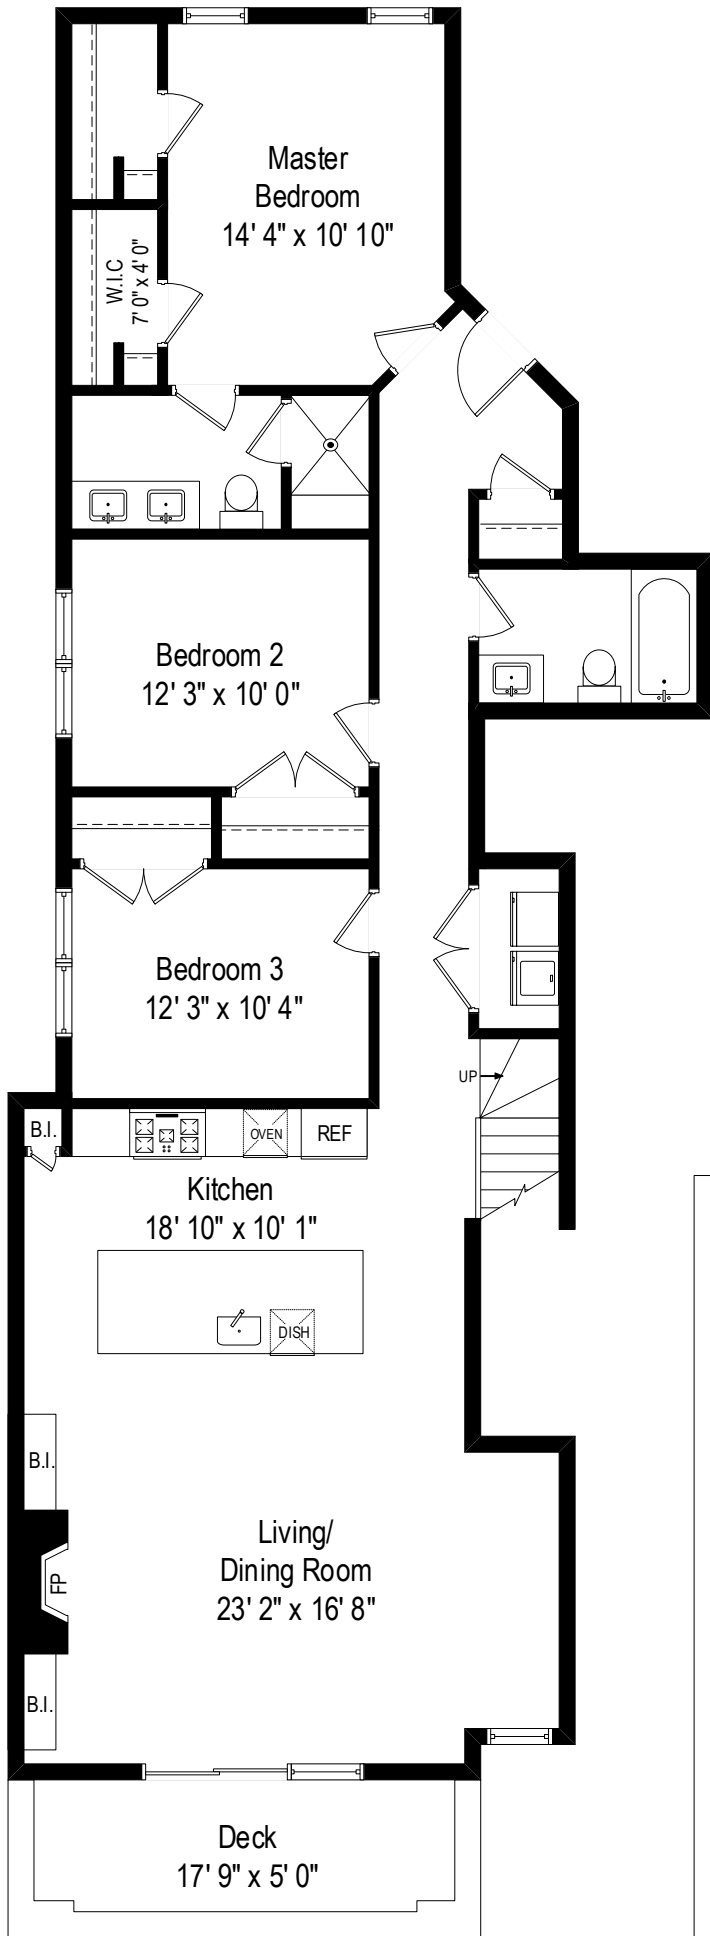

2745 W. Lawrence - Chicago, IL 60625

First Level

2745 W. Lawrence - Chicago, IL 60625

Roof Level

First Level

Roof Level

2745 W. Lawrence - Chicago, IL 60625