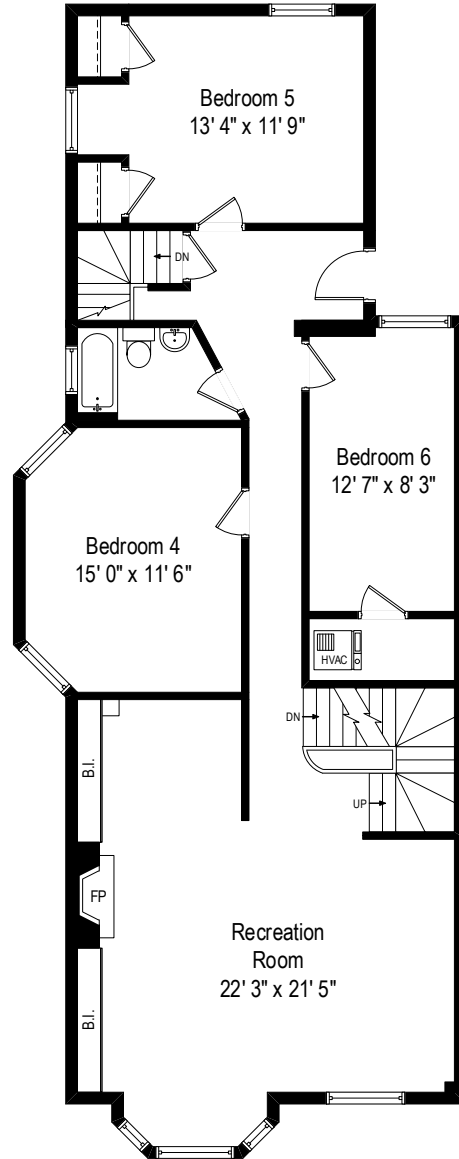

341 W Belden – Chicago, IL 60614

First Level

All dimensions are approximate. This plan is for marketing purposes only.

341 W Belden – Chicago, IL 60614

Second Level

341 W Belden – Chicago, IL 60614

Third Level

341 W Belden – Chicago, IL 60614

Lower Level

All dimensions are approximate. This plan is for marketing purposes only.

First Level

Second Level

Third Level

Lower Level

341 W Belden – Chicago, IL 60614