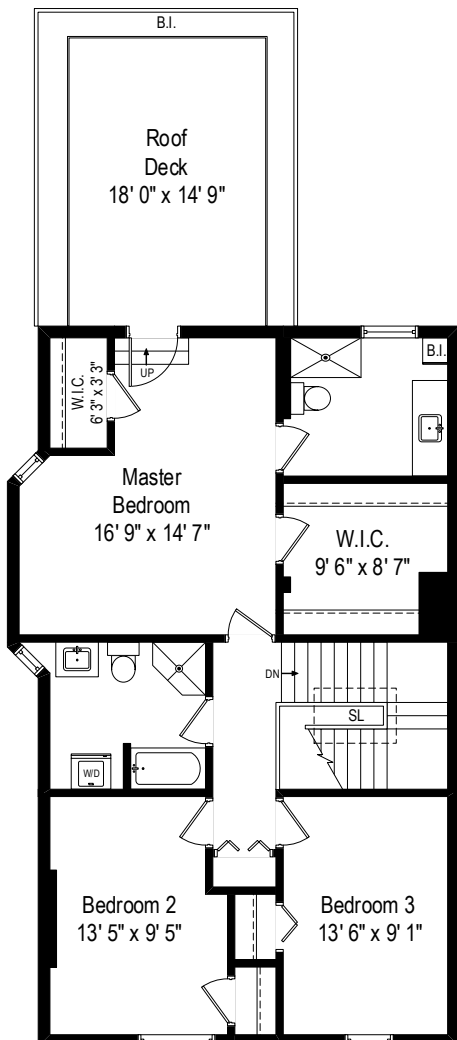

341 W Belden – Chicago, IL 60614

First Level

All dimensions are approximate. This plan is for marketing purposes only.

341 W Belden – Chicago, IL 60614

Second Level

341 W Belden – Chicago, IL 60614

Third Level

341 W Belden – Chicago, IL 60614

Lower Level

All dimensions are approximate. This plan is for marketing purposes only.

First Level

Second Level

Third Level

Lower Level

341 W Belden – Chicago, IL 60614