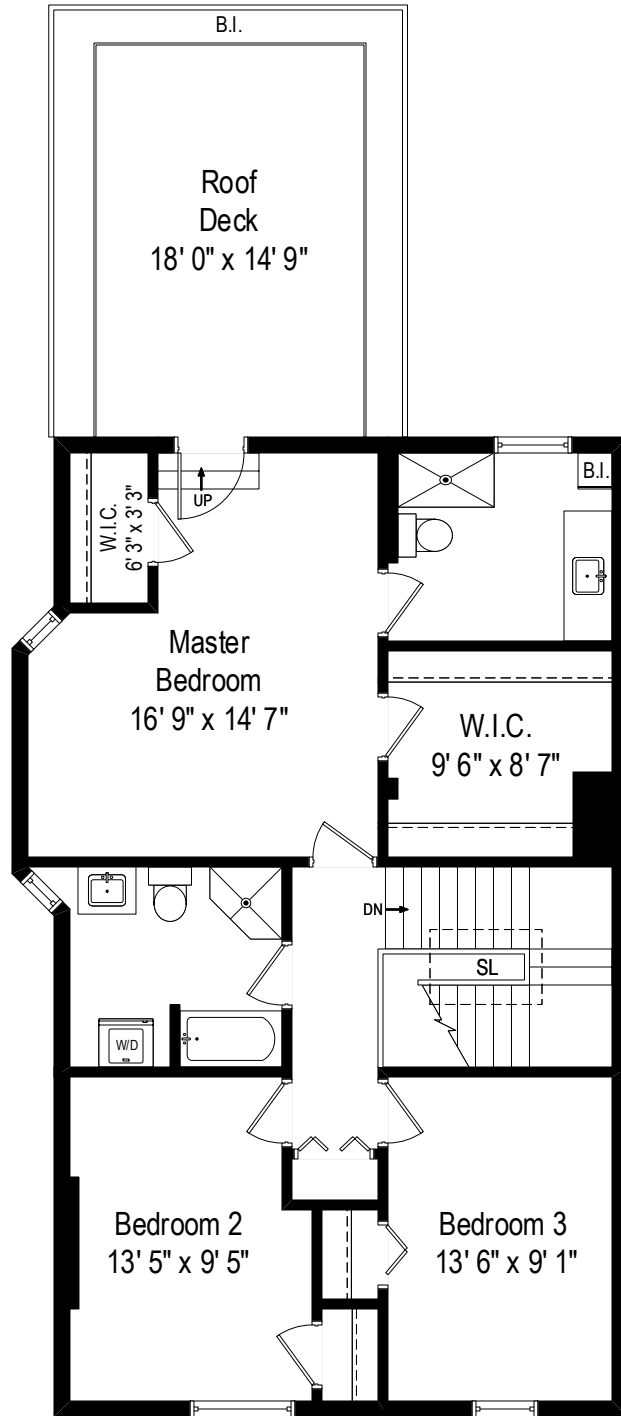

341 W Belden – Chicago, IL 60614

First Level

All dimensions are approximate. This plan is for marketing purposes only.

341 W Belden – Chicago, IL 60614

Second Level

341 W Belden – Chicago, IL 60614

Third Level

341 W Belden – Chicago, IL 60614

Lower Level

All dimensions are approximate. This plan is for marketing purposes only.

First Level

Second Level

Third Level

Lower Level

341 W Belden – Chicago, IL 60614