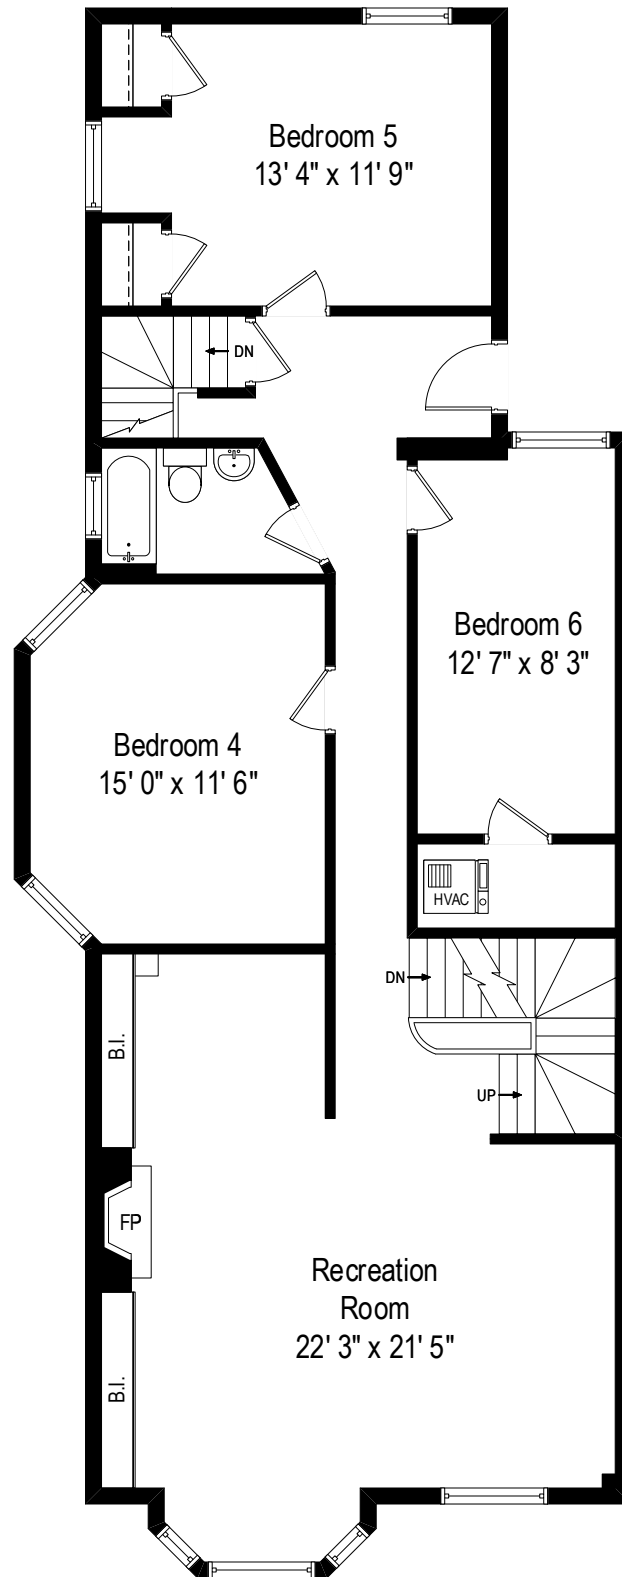

341 W Belden – Chicago, IL 60614

First Level

All dimensions are approximate. This plan is for marketing purposes only.

341 W Belden – Chicago, IL 60614

Second Level

341 W Belden – Chicago, IL 60614

Third Level

341 W Belden – Chicago, IL 60614

Lower Level

All dimensions are approximate. This plan is for marketing purposes only.

First Level

Second Level

Third Level

Lower Level

341 W Belden – Chicago, IL 60614