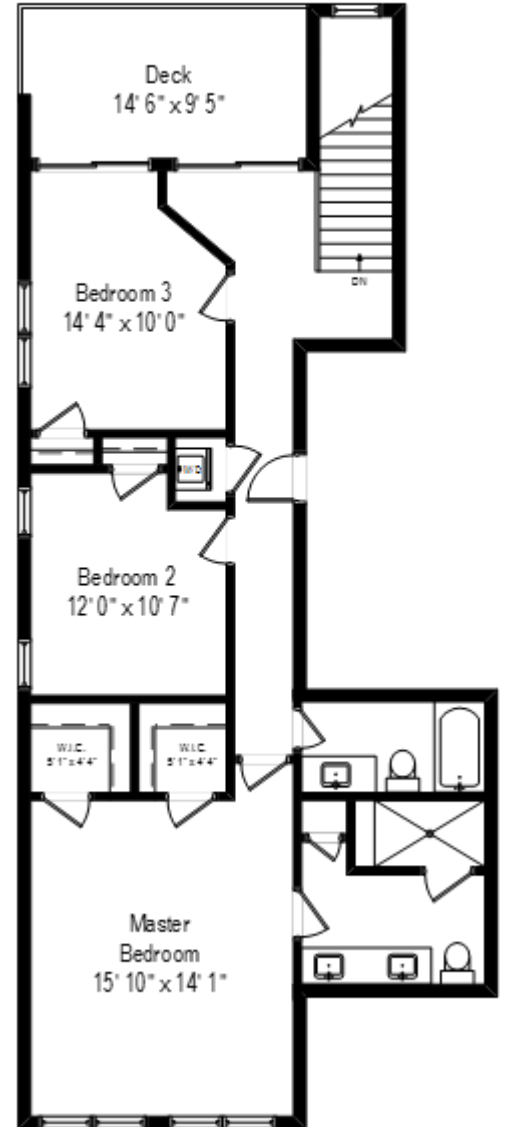

Second Level

1718 W Superior Street – Un 2E Chicago, IL 60622

All dimensions are approximate. This plan is for marketing purposes only.