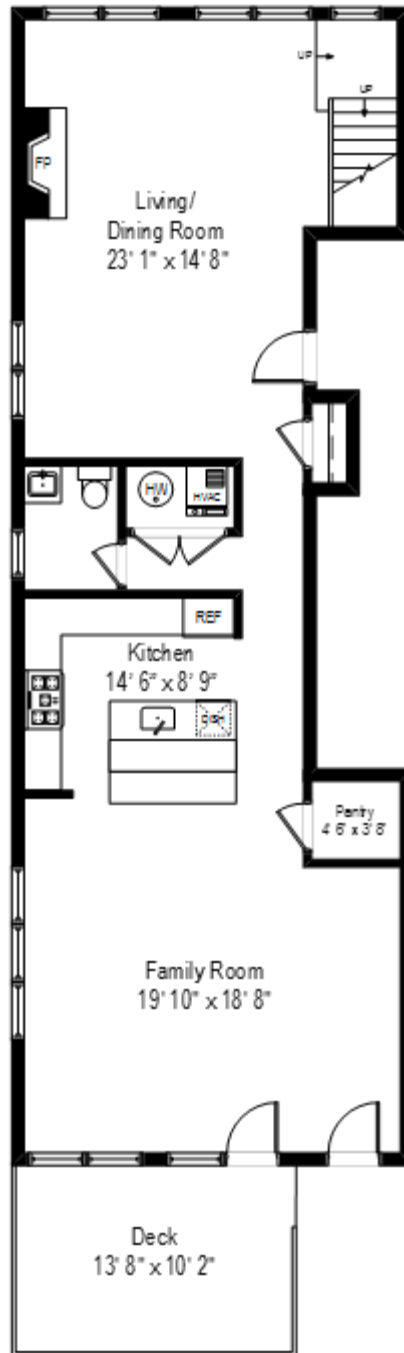

First Level