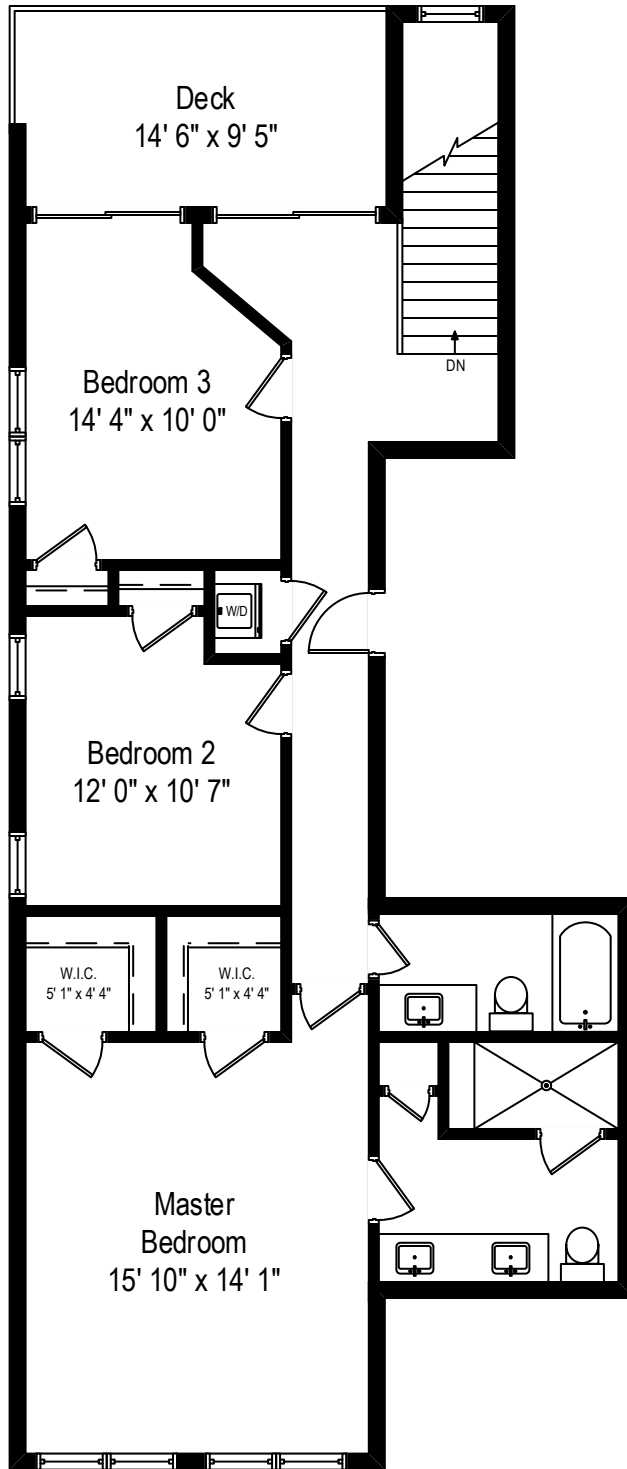

1718 W Superior Street – Un 2E Chicago, IL 60622

First Level

1718 W Superior Street – Un 2E Chicago, IL 60622

Second Level

All dimensions are approximate. This plan is for marketing purposes only.

Roof Deck  
50' 2" x 18' 8"

1718 W Superior Street – Un 2E Chicago, IL 60622

Roof Level

# Roof Level