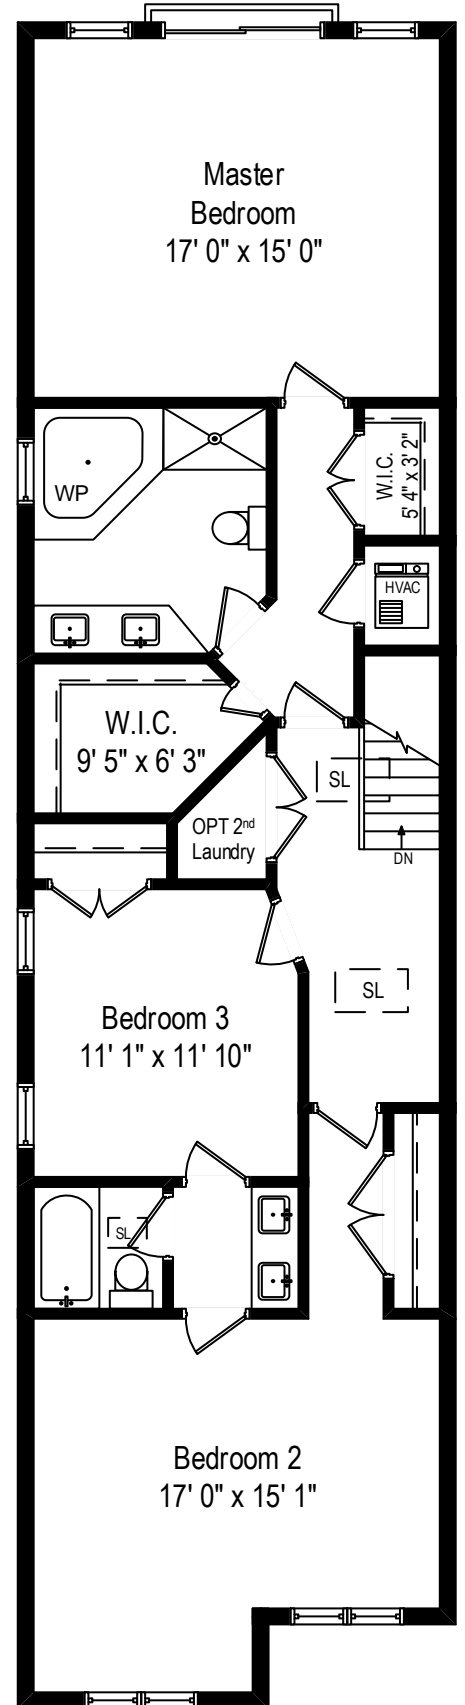

1643 N. Talman Avenue – Chicago, IL 60647

First Level

1643 N. Talman Avenue – Chicago, IL 60647

Second Level

All dimensions are approximate. This plan is for marketing purposes only.

1643 N. Talman Avenue – Chicago, IL 60647

Lower Level

All dimensions are approximate. This plan is for marketing purposes only.

First Level

Lower Level

Second Level

1643 N. Talman Avenue – Chicago, IL 60647