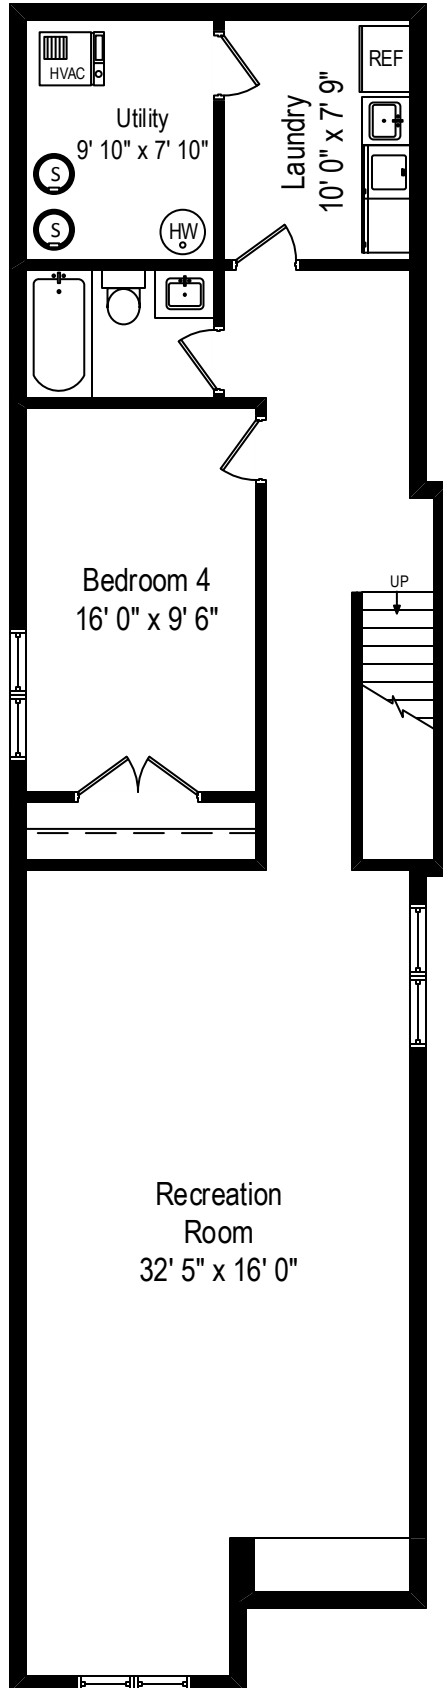

1643 N. Talman Avenue – Chicago, IL 60647

First Level

1643 N. Talman Avenue – Chicago, IL 60647

Second Level

All dimensions are approximate. This plan is for marketing purposes only.

1643 N. Talman Avenue – Chicago, IL 60647

Lower Level

All dimensions are approximate. This plan is for marketing purposes only.

First Level

Lower Level

Second Level

1643 N. Talman Avenue – Chicago, IL 60647