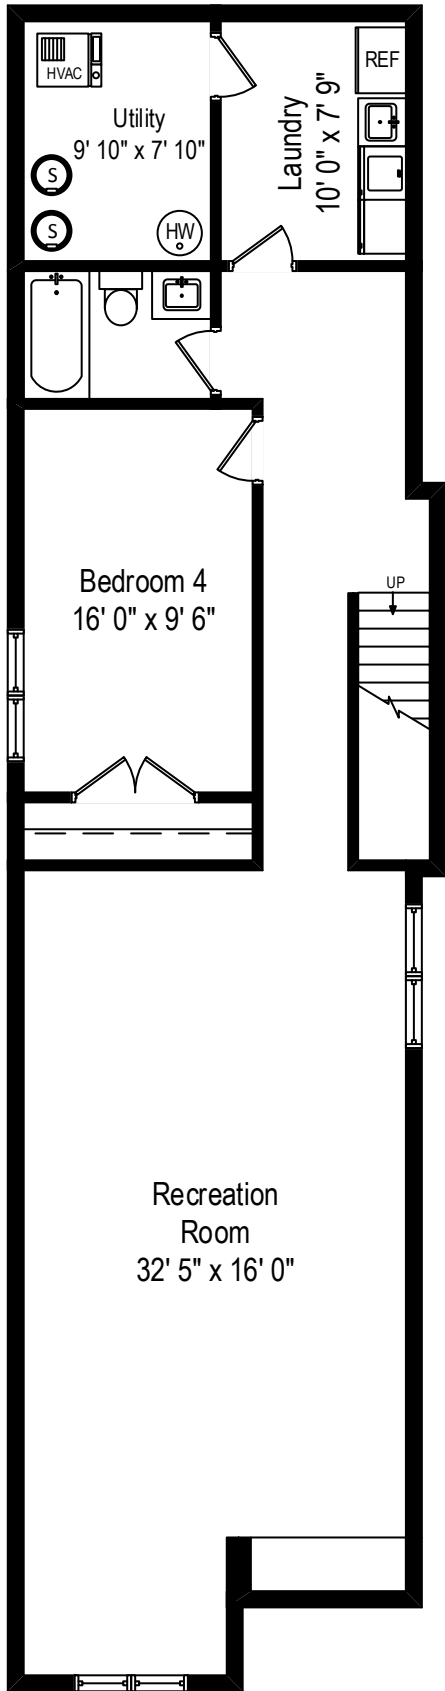

1643 N. Talman Avenue – Chicago, IL 60647

First Level

1643 N. Talman Avenue – Chicago, IL 60647

Second Level

All dimensions are approximate. This plan is for marketing purposes only.

1643 N. Talman Avenue – Chicago, IL 60647

Lower Level

All dimensions are approximate. This plan is for marketing purposes only.

First Level

Lower Level

Second Level

1643 N. Talman Avenue – Chicago, IL 60647