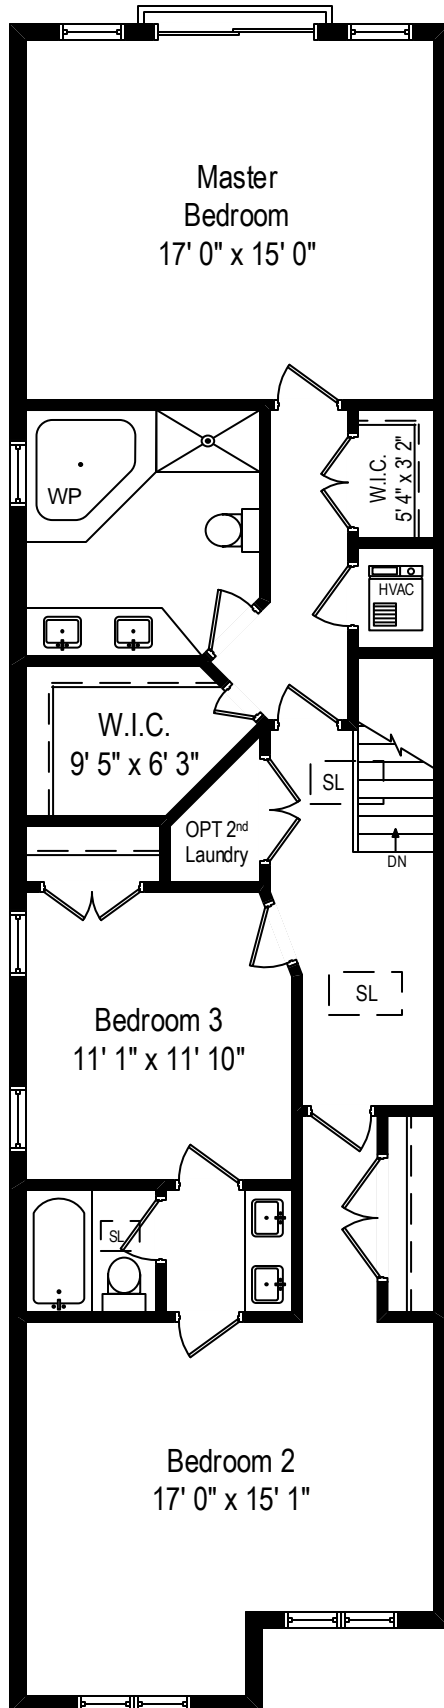

1643 N. Talman Avenue – Chicago, IL 60647

First Level

1643 N. Talman Avenue – Chicago, IL 60647

Second Level

All dimensions are approximate. This plan is for marketing purposes only.

1643 N. Talman Avenue – Chicago, IL 60647

Lower Level

All dimensions are approximate. This plan is for marketing purposes only.

First Level

Lower Level

Second Level

1643 N. Talman Avenue – Chicago, IL 60647