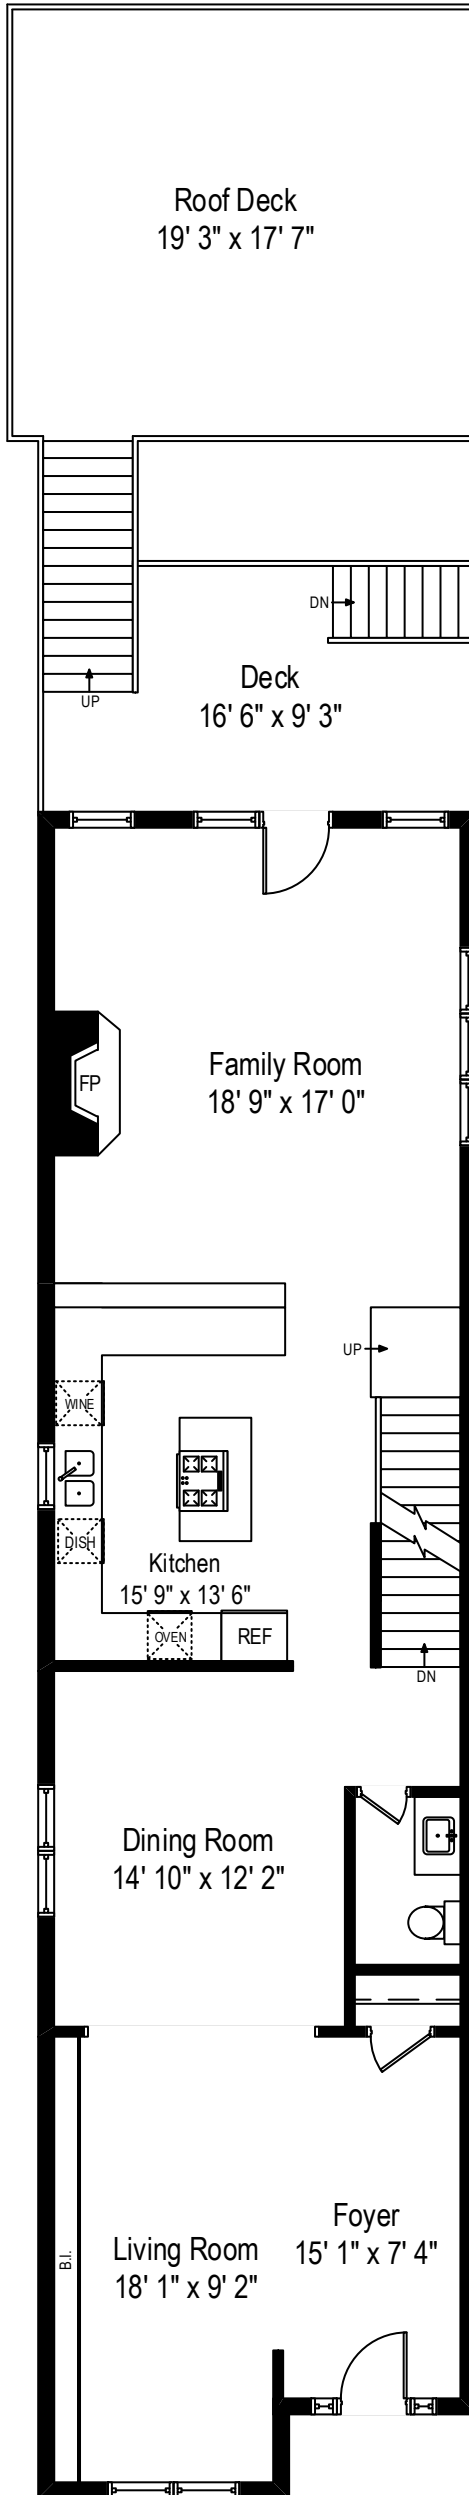

1643 N. Talman Avenue – Chicago, IL 60647

First Level

1643 N. Talman Avenue – Chicago, IL 60647

Second Level

All dimensions are approximate. This plan is for marketing purposes only.

1643 N. Talman Avenue – Chicago, IL 60647

Lower Level

All dimensions are approximate. This plan is for marketing purposes only.

First Level

Lower Level

Second Level

1643 N. Talman Avenue – Chicago, IL 60647