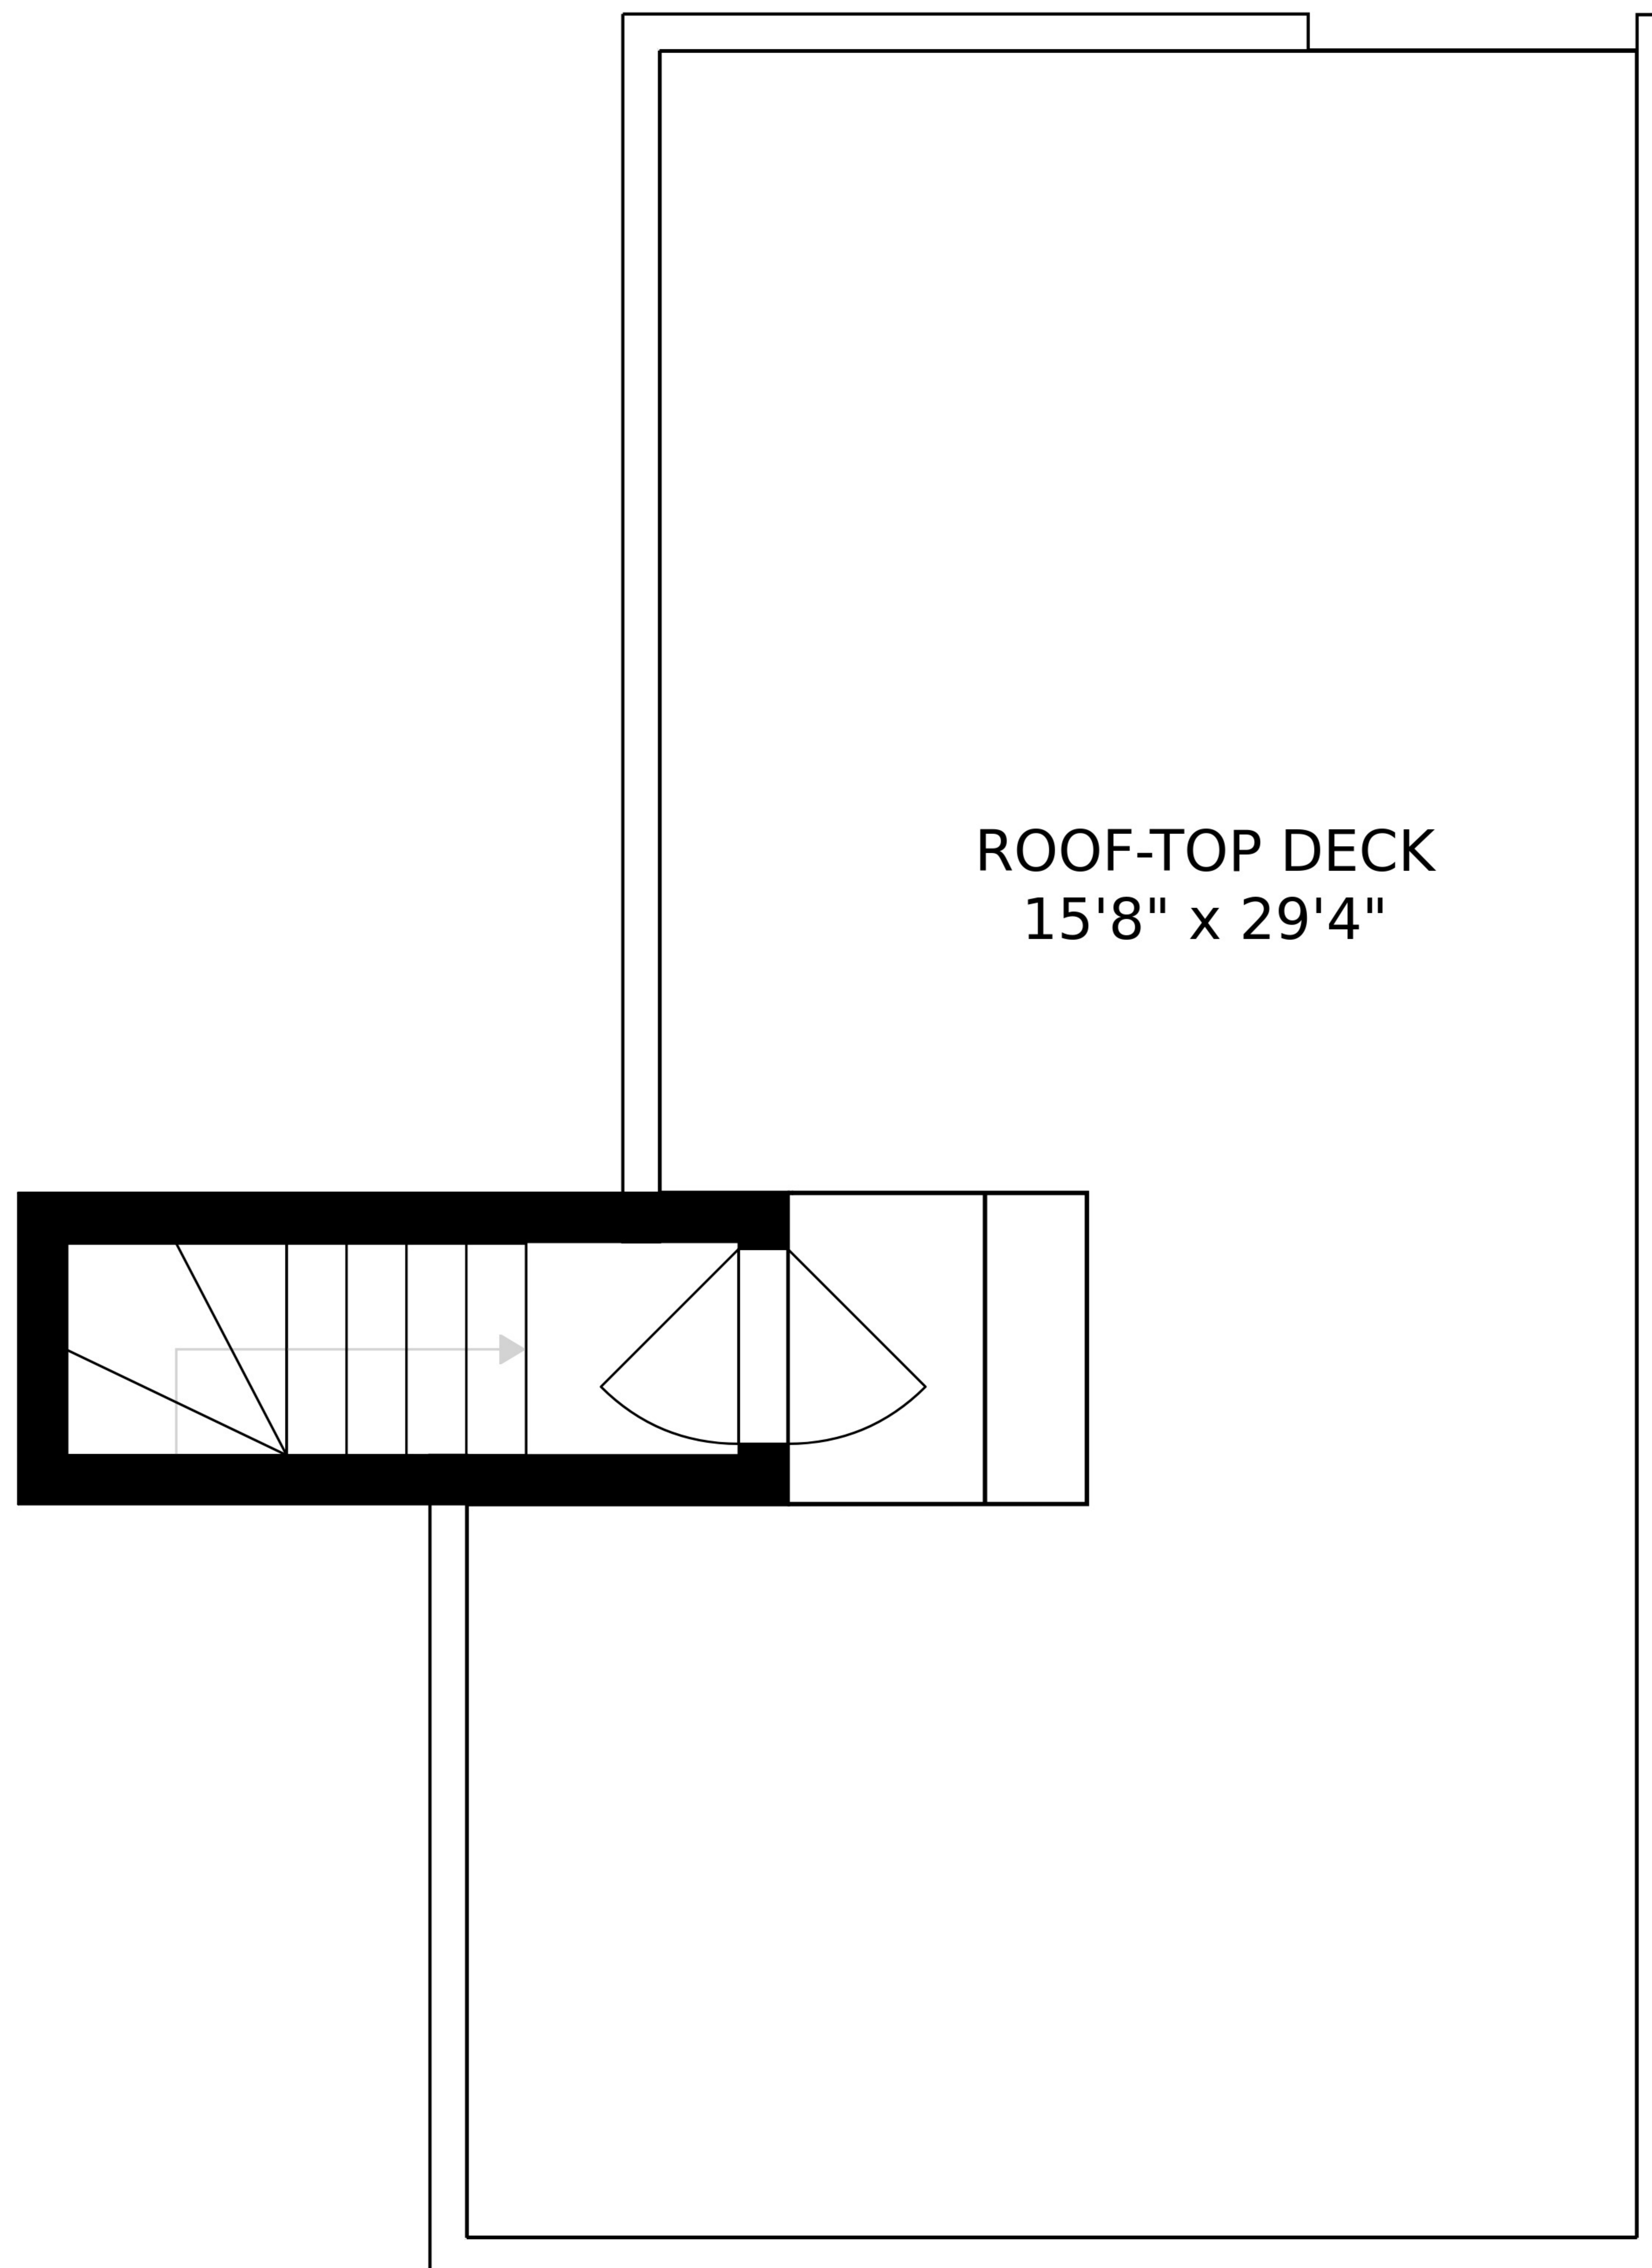

SIZES AND DIMENSIONS ARE APPROXIMATE, ACTUAL MAY VARY.

ROOF-TOP DECK
15'8" x 29'4"

SIZES AND DIMENSIONS ARE APPROXIMATE, ACTUAL MAY VARY.

SIZES AND DIMENSIONS ARE APPROXIMATE, ACTUAL MAY VARY.