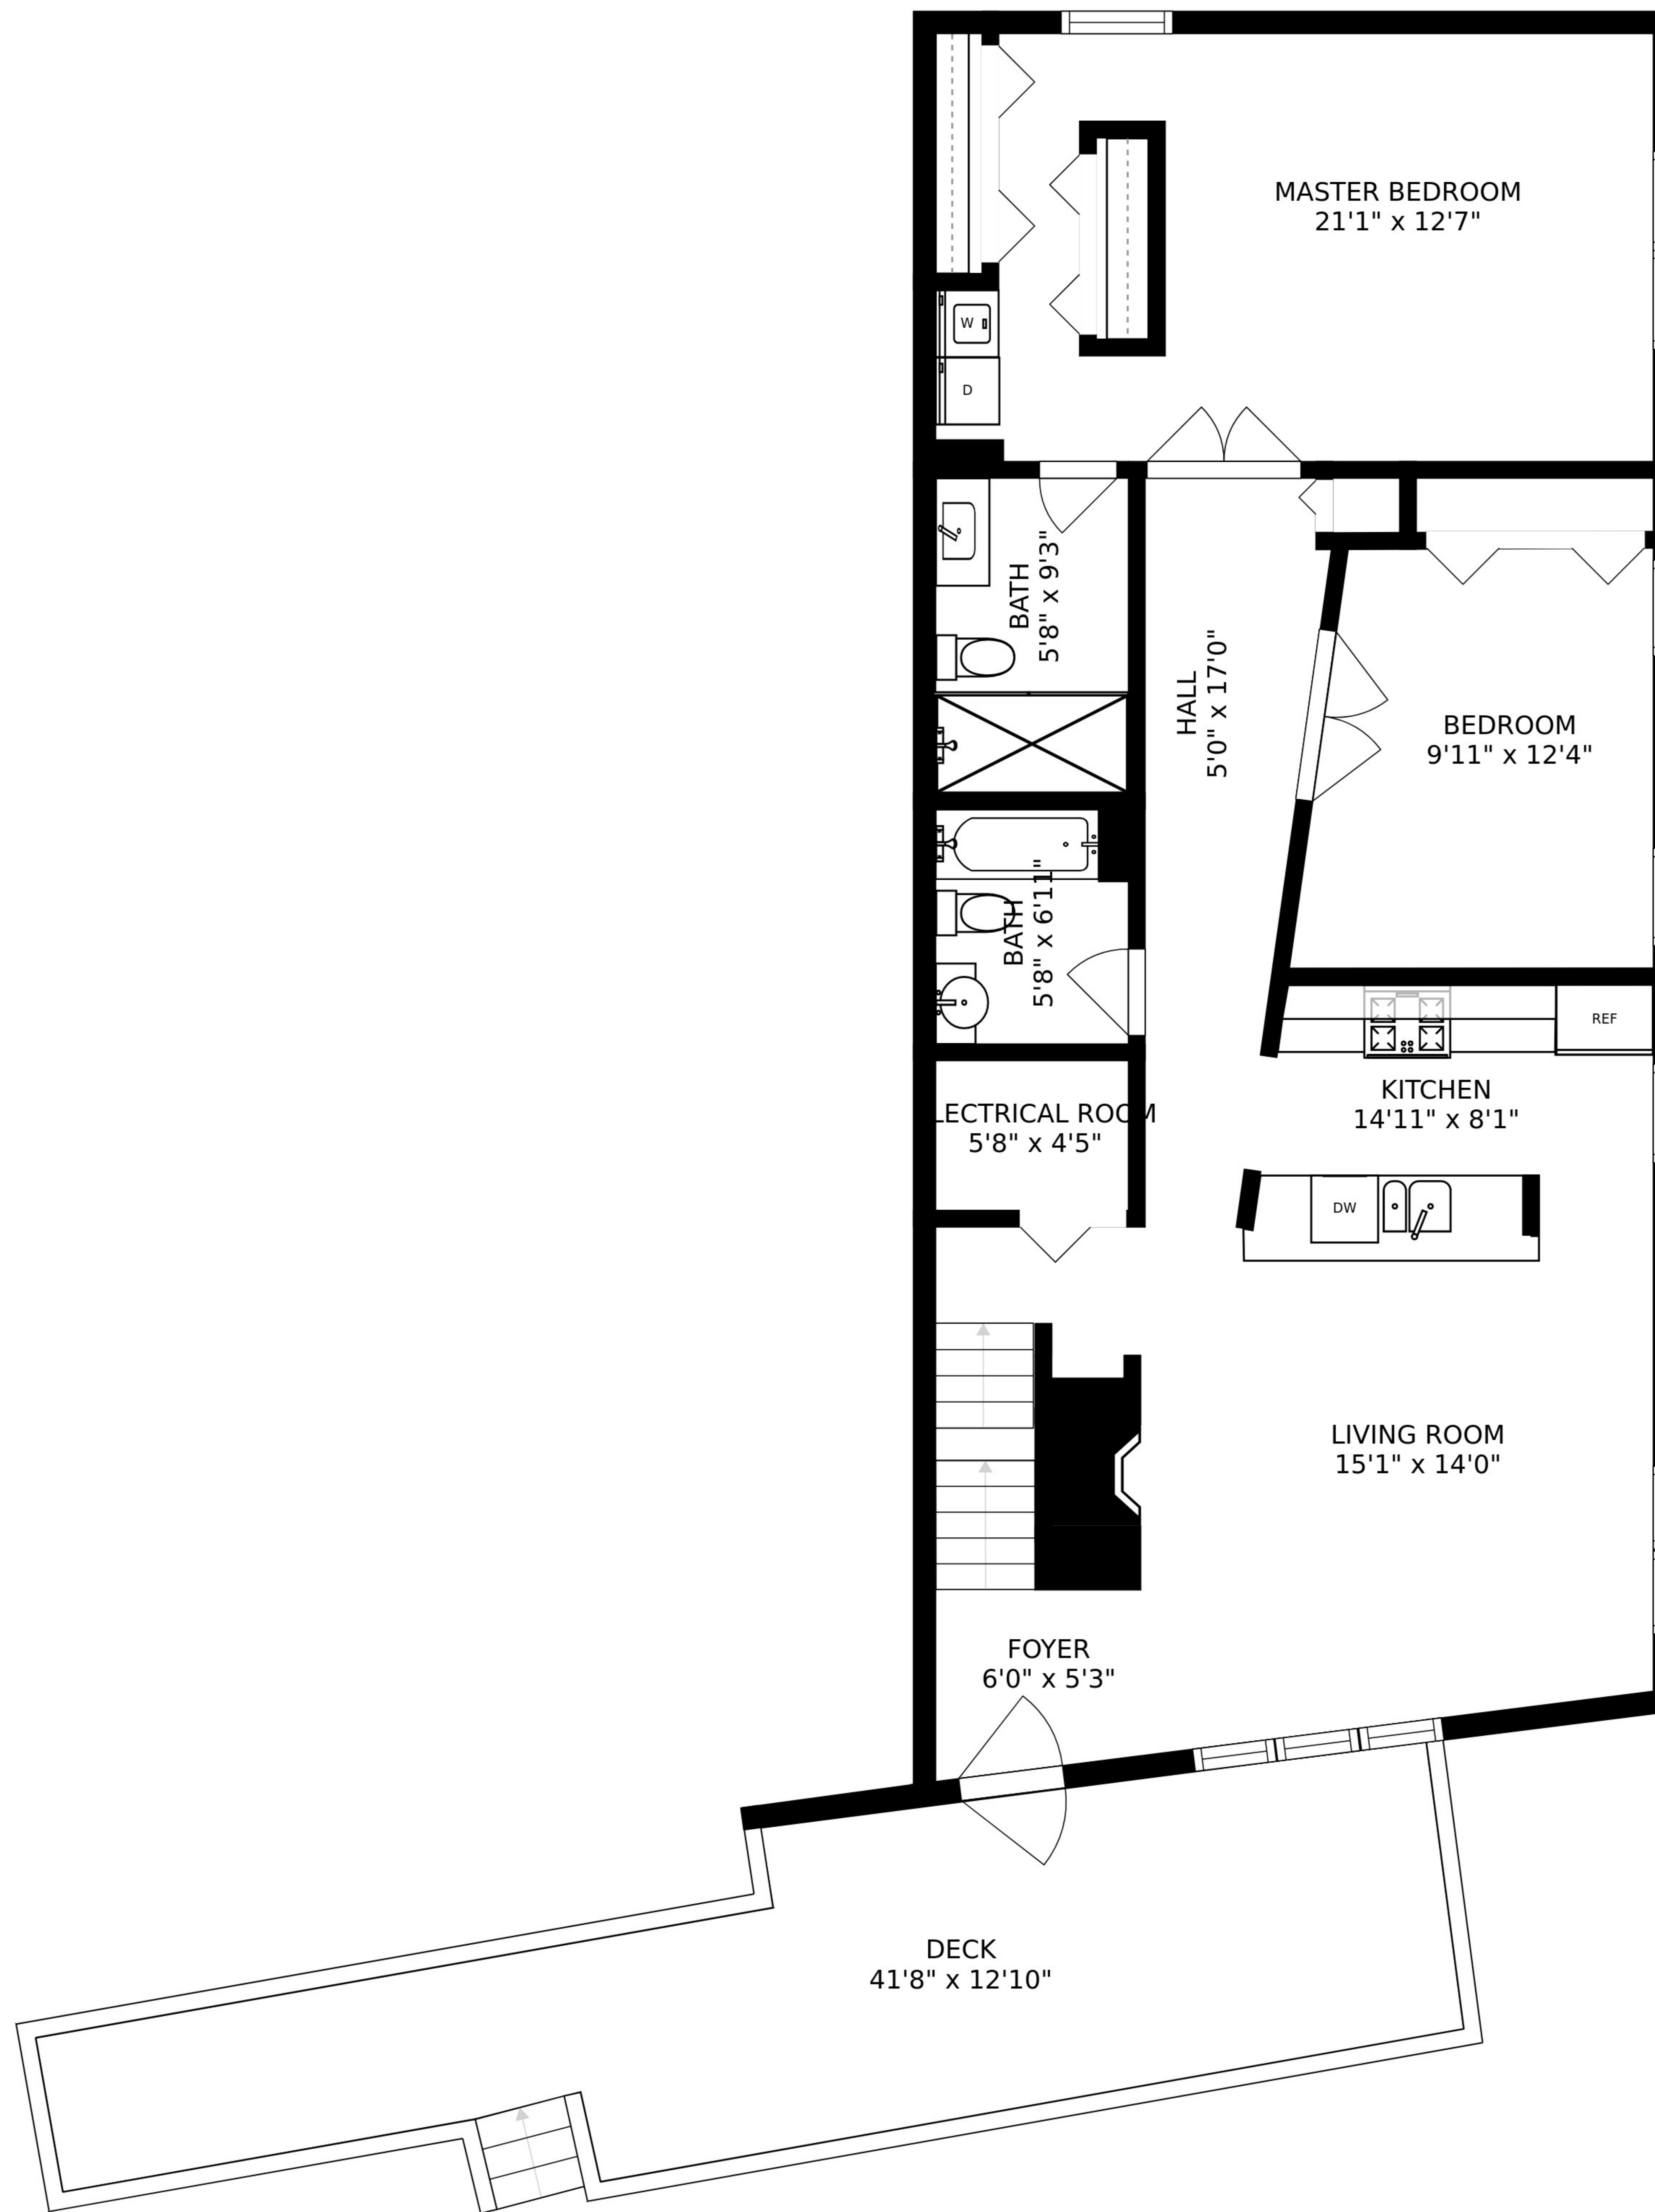

SIZES AND DIMENSIONS ARE APPROXIMATE, ACTUAL MAY VARY.

ROOF-TOP DECK
15'8" x 29'4"

SIZES AND DIMENSIONS ARE APPROXIMATE, ACTUAL MAY VARY.

SIZES AND DIMENSIONS ARE APPROXIMATE, ACTUAL MAY VARY.