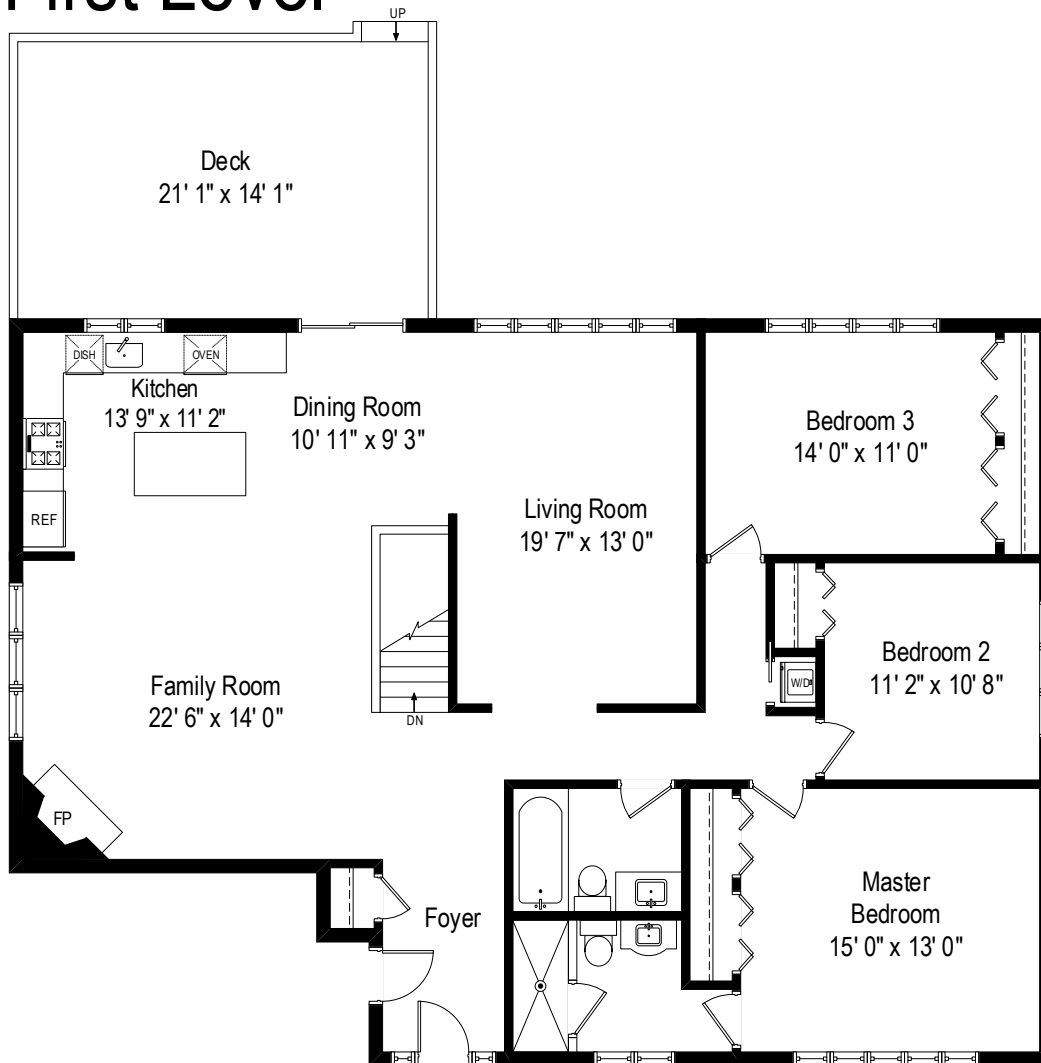

812 Brighton Lane - La Grange, IL 60525

First Level

All dimensions are approximate. This plan is for marketing purposes only.

812 Brighton Lane - La Grange, IL 60525

Lower Level

All dimensions are approximate. This plan is for marketing purposes only.

First Level

Lower Level

812 Brighton Lane - La Grange, IL 60525