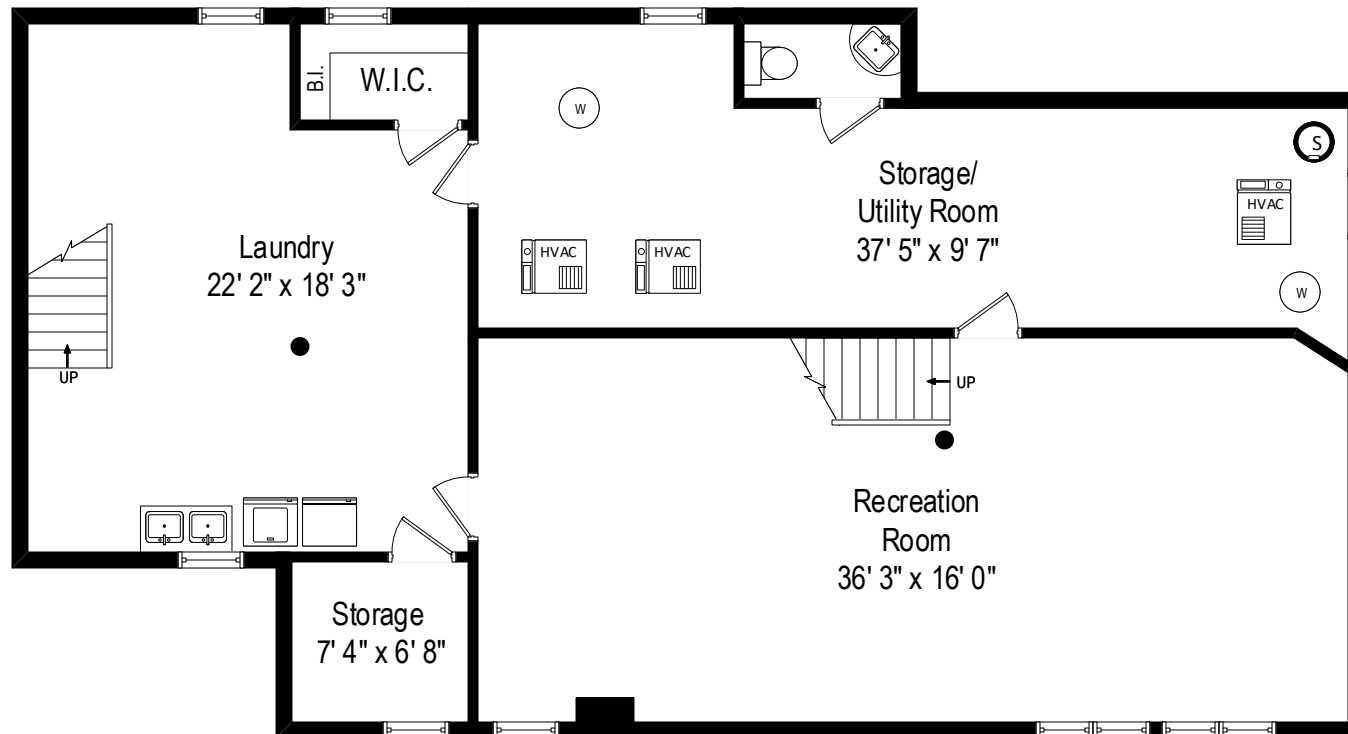

146 Chestnut - Winnetka, IL 60093

First Level

All dimensions are approximate. This plan is for marketing purposes only.

146 Chestnut - Winnetka, IL 60093

Second Level

All dimensions are approximate. This plan is for marketing purposes only.

146 Chestnut - Winnetka, IL 60093

Third Level

All dimensions are approximate. This plan is for marketing purposes only.

146 Chestnut - Winnetka, IL 60093

Lower Level

All dimensions are approximate. This plan is for marketing purposes only.

Third Level

Second Level

First Level

Lower Level

146 Chestnut - Winnetka, IL 60093