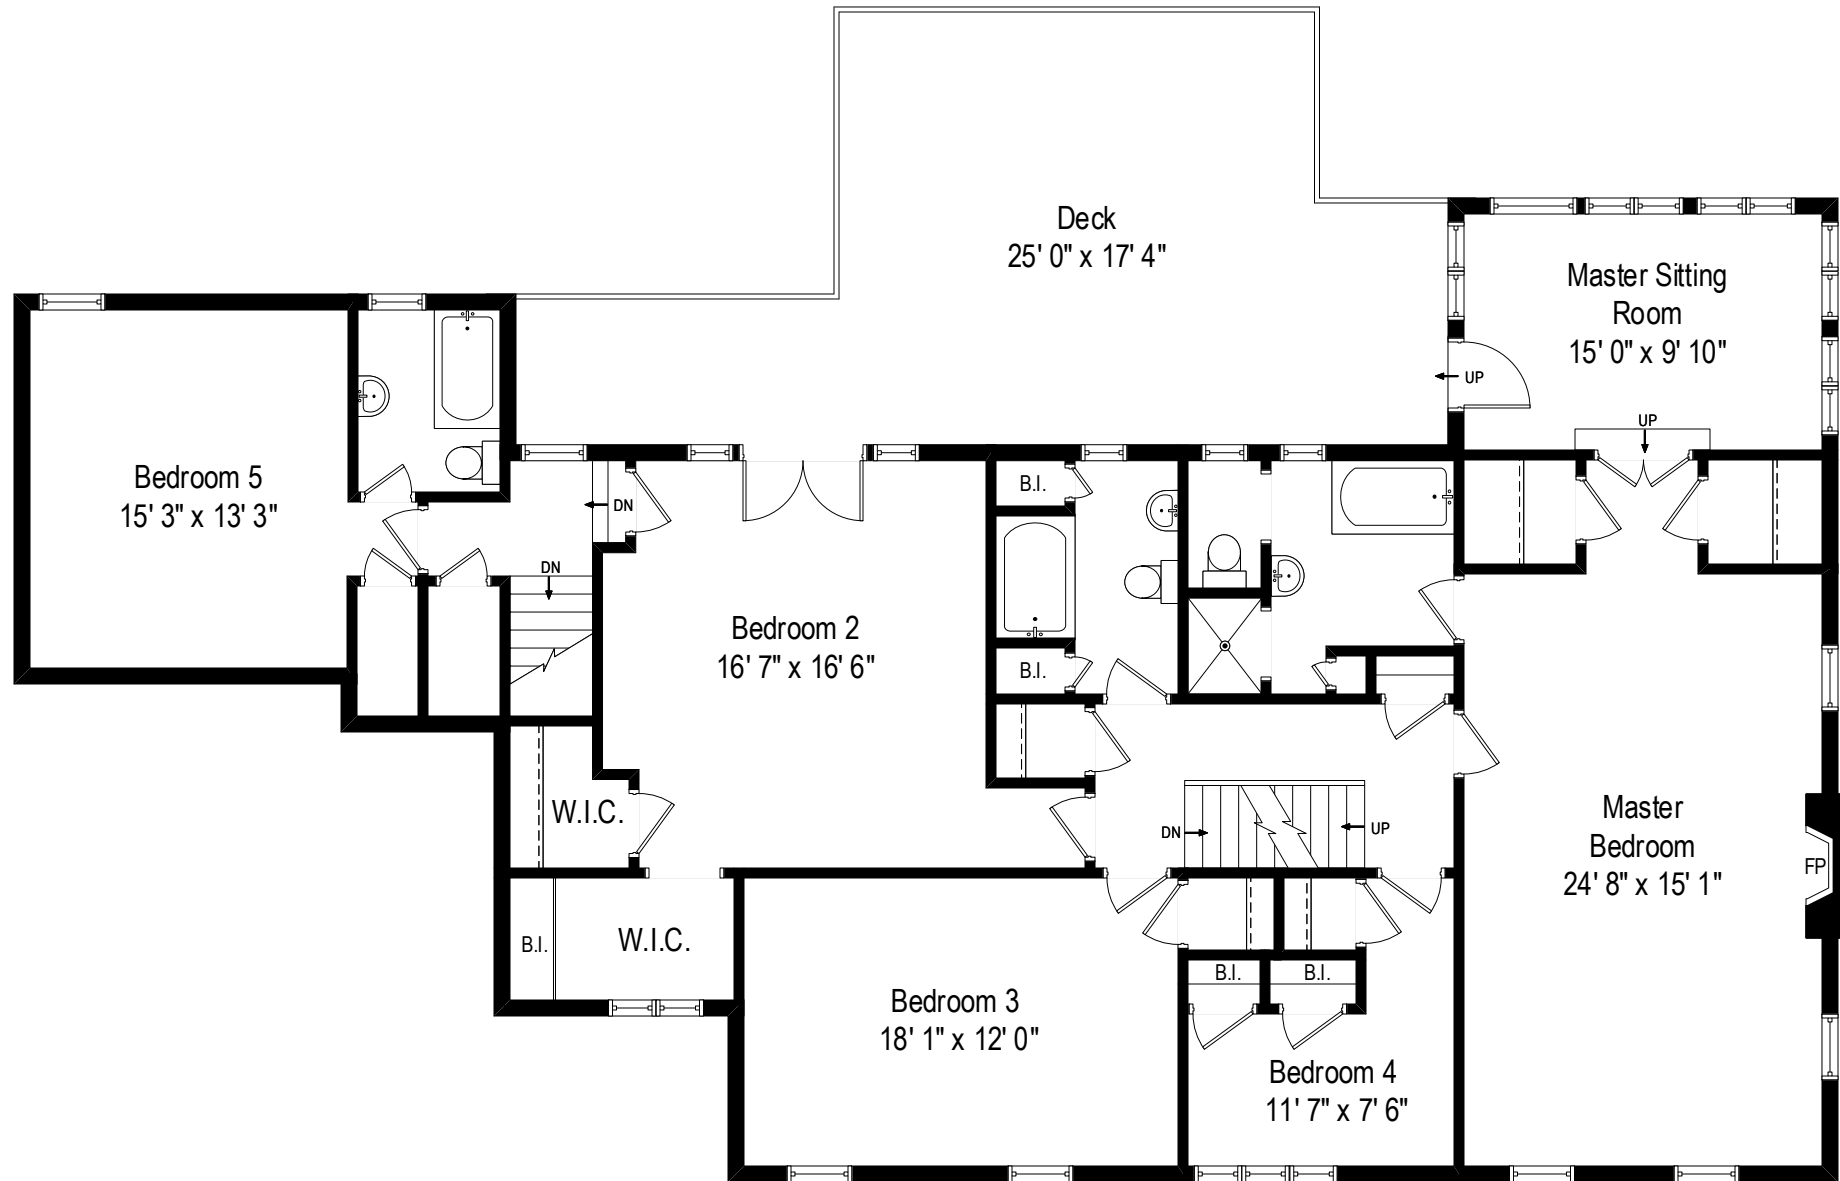

146 Chestnut - Winnetka, IL 60093

First Level

All dimensions are approximate. This plan is for marketing purposes only.

146 Chestnut - Winnetka, IL 60093

Second Level

All dimensions are approximate. This plan is for marketing purposes only.

146 Chestnut - Winnetka, IL 60093

Third Level

All dimensions are approximate. This plan is for marketing purposes only.

146 Chestnut - Winnetka, IL 60093

Lower Level

All dimensions are approximate. This plan is for marketing purposes only.

Third Level

Second Level

First Level

Lower Level

146 Chestnut - Winnetka, IL 60093