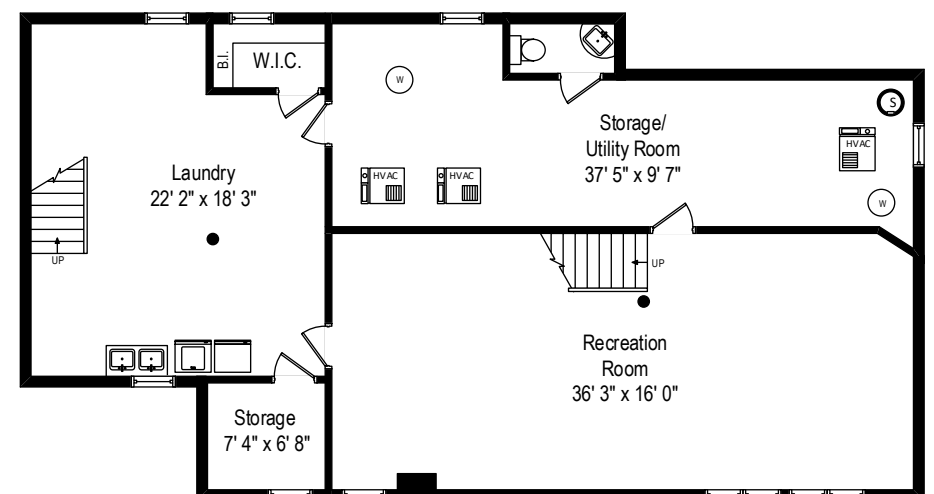

146 Chestnut - Winnetka, IL 60093

First Level

All dimensions are approximate. This plan is for marketing purposes only.

146 Chestnut - Winnetka, IL 60093

Second Level

All dimensions are approximate. This plan is for marketing purposes only.

146 Chestnut - Winnetka, IL 60093

Third Level

All dimensions are approximate. This plan is for marketing purposes only.

146 Chestnut - Winnetka, IL 60093

Lower Level

All dimensions are approximate. This plan is for marketing purposes only.

Third Level

Second Level

First Level

Lower Level

146 Chestnut - Winnetka, IL 60093