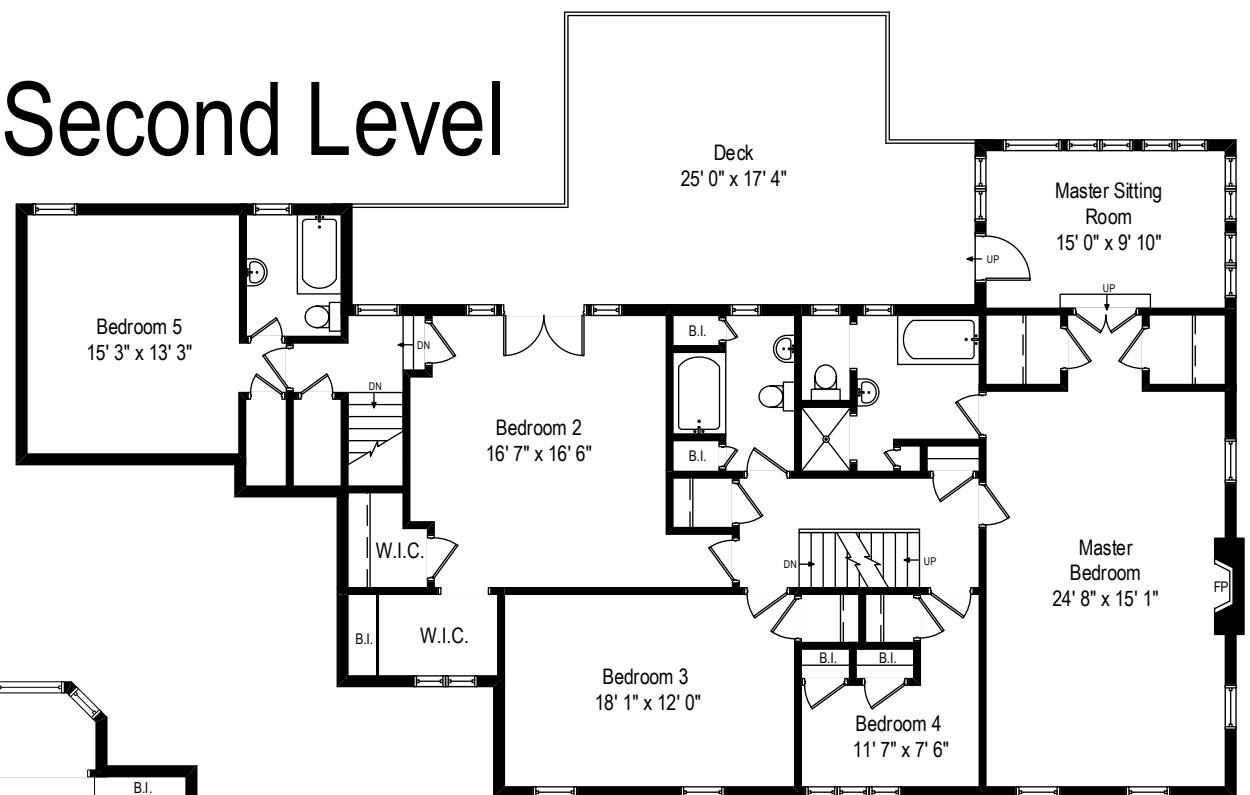

146 Chestnut - Winnetka, IL 60093

First Level

All dimensions are approximate. This plan is for marketing purposes only.

146 Chestnut - Winnetka, IL 60093

Second Level

All dimensions are approximate. This plan is for marketing purposes only.

146 Chestnut - Winnetka, IL 60093

Third Level

All dimensions are approximate. This plan is for marketing purposes only.

146 Chestnut - Winnetka, IL 60093

Lower Level

All dimensions are approximate. This plan is for marketing purposes only.

Third Level

Second Level

First Level

Lower Level

146 Chestnut - Winnetka, IL 60093