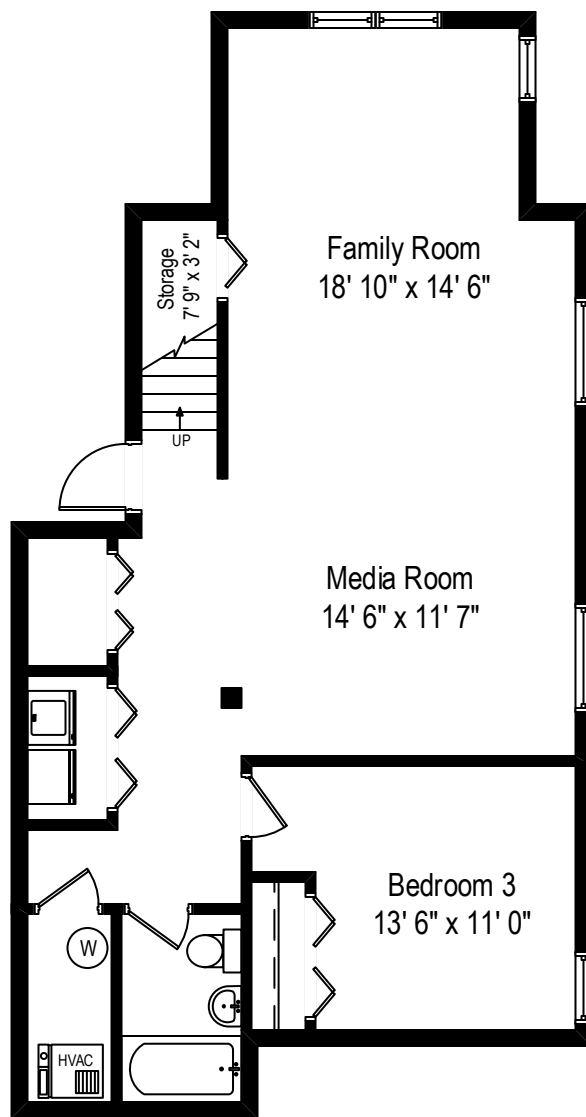

3017 West Leland Avenue – Chicago, IL 60625

First Level

3017 West Leland Avenue – Chicago, IL 60625

Lower Level

All dimensions are approximate. This plan is for marketing purposes only.