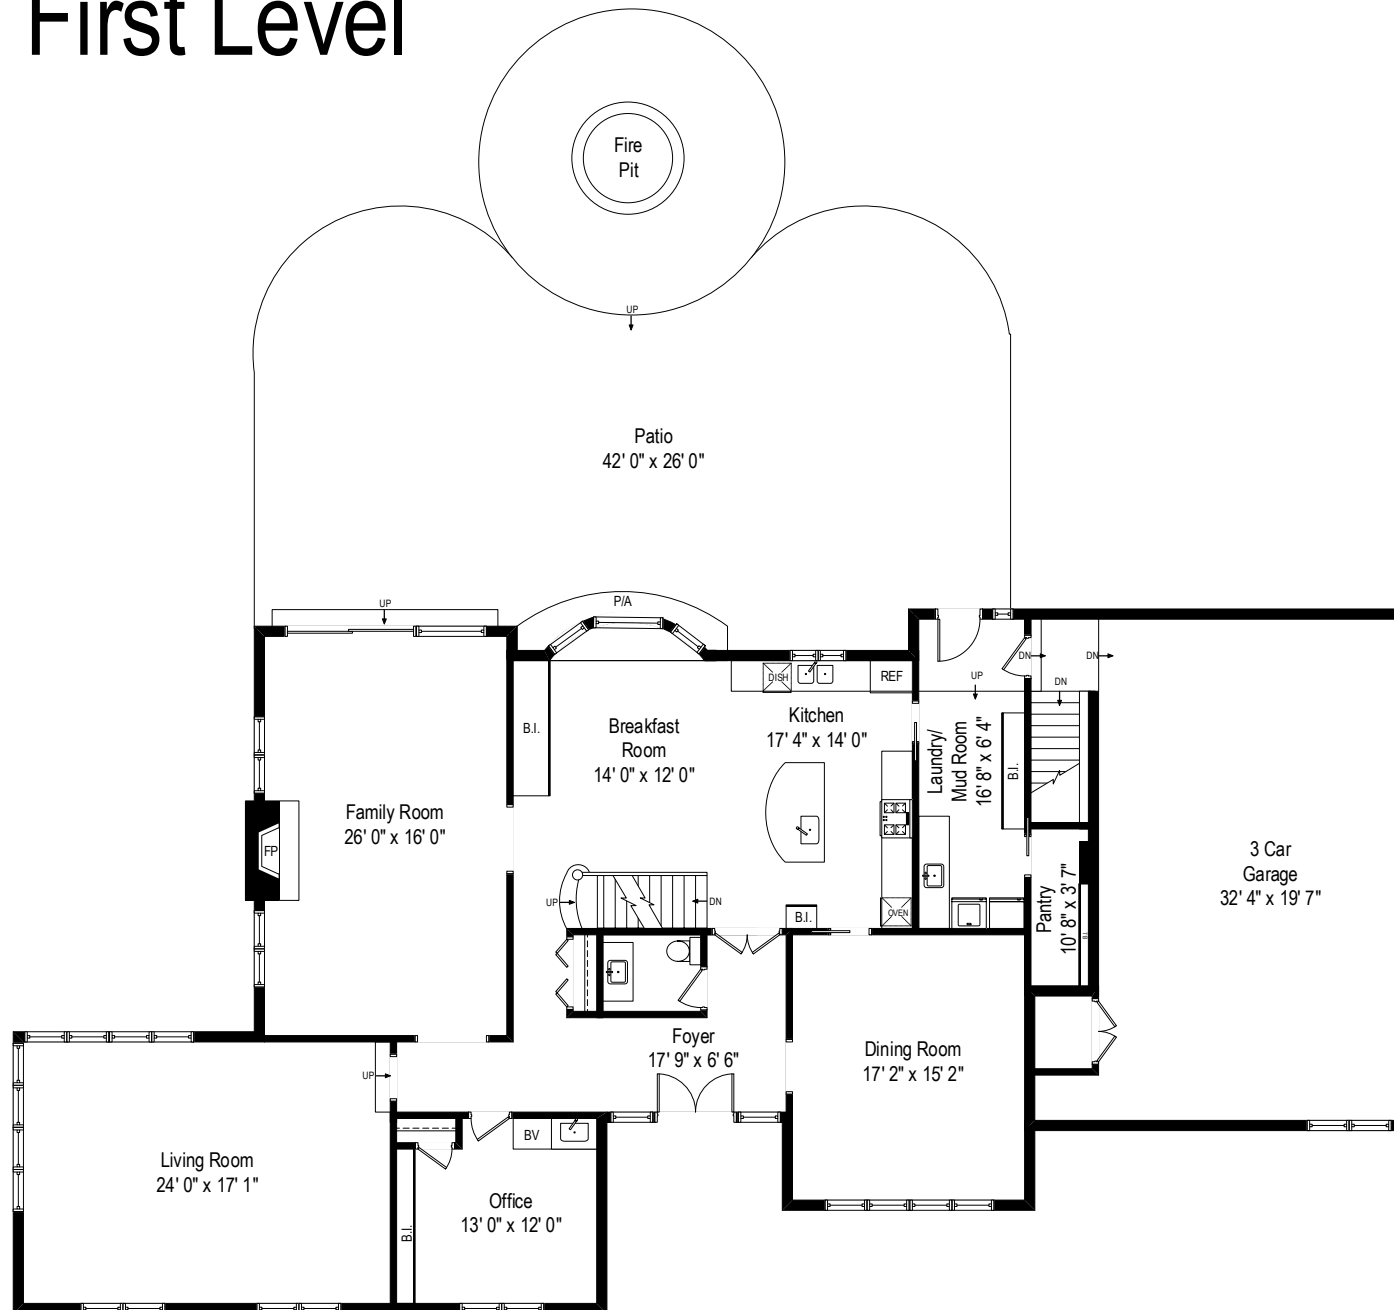

265 Sunset Drive - Northfield, IL 60093

First Level

All dimensions are approximate. This plan is for marketing purposes only.

265 Sunset Drive - Northfield, IL 60093

Second Level

265 Sunset Drive - Northfield, IL 60093

Lower Level

Second Level

First Level

Lower Level

265 Sunset Drive - Northfield, IL 60093