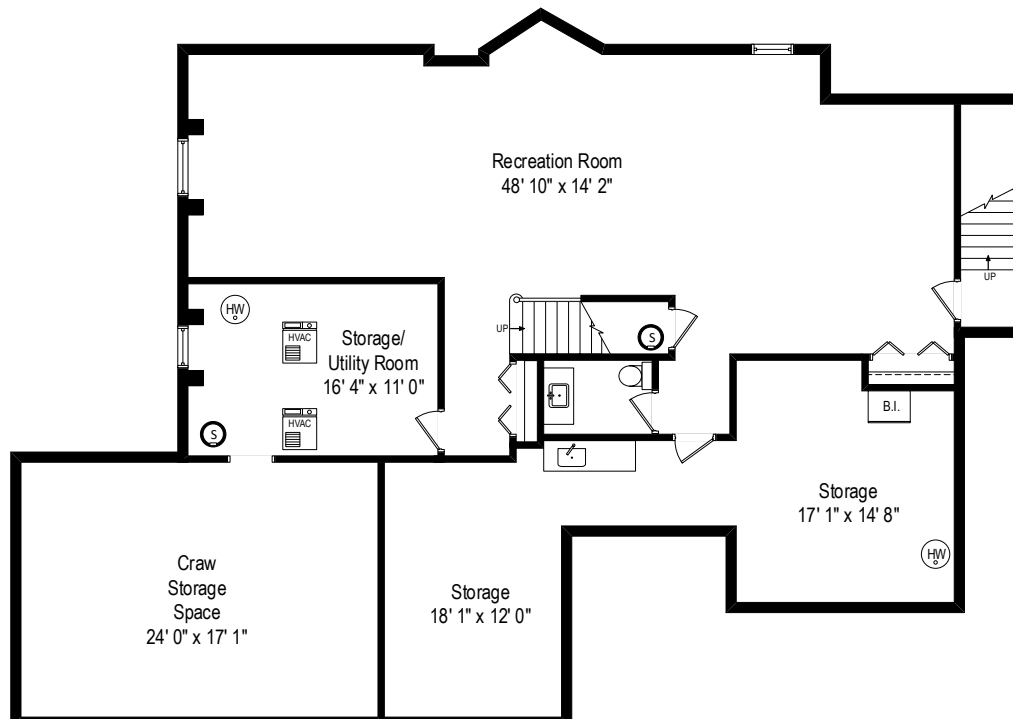

265 Sunset Drive - Northfield, IL 60093

First Level

All dimensions are approximate. This plan is for marketing purposes only.

265 Sunset Drive - Northfield, IL 60093

Second Level

265 Sunset Drive - Northfield, IL 60093

Lower Level

Second Level

First Level

Lower Level

265 Sunset Drive - Northfield, IL 60093