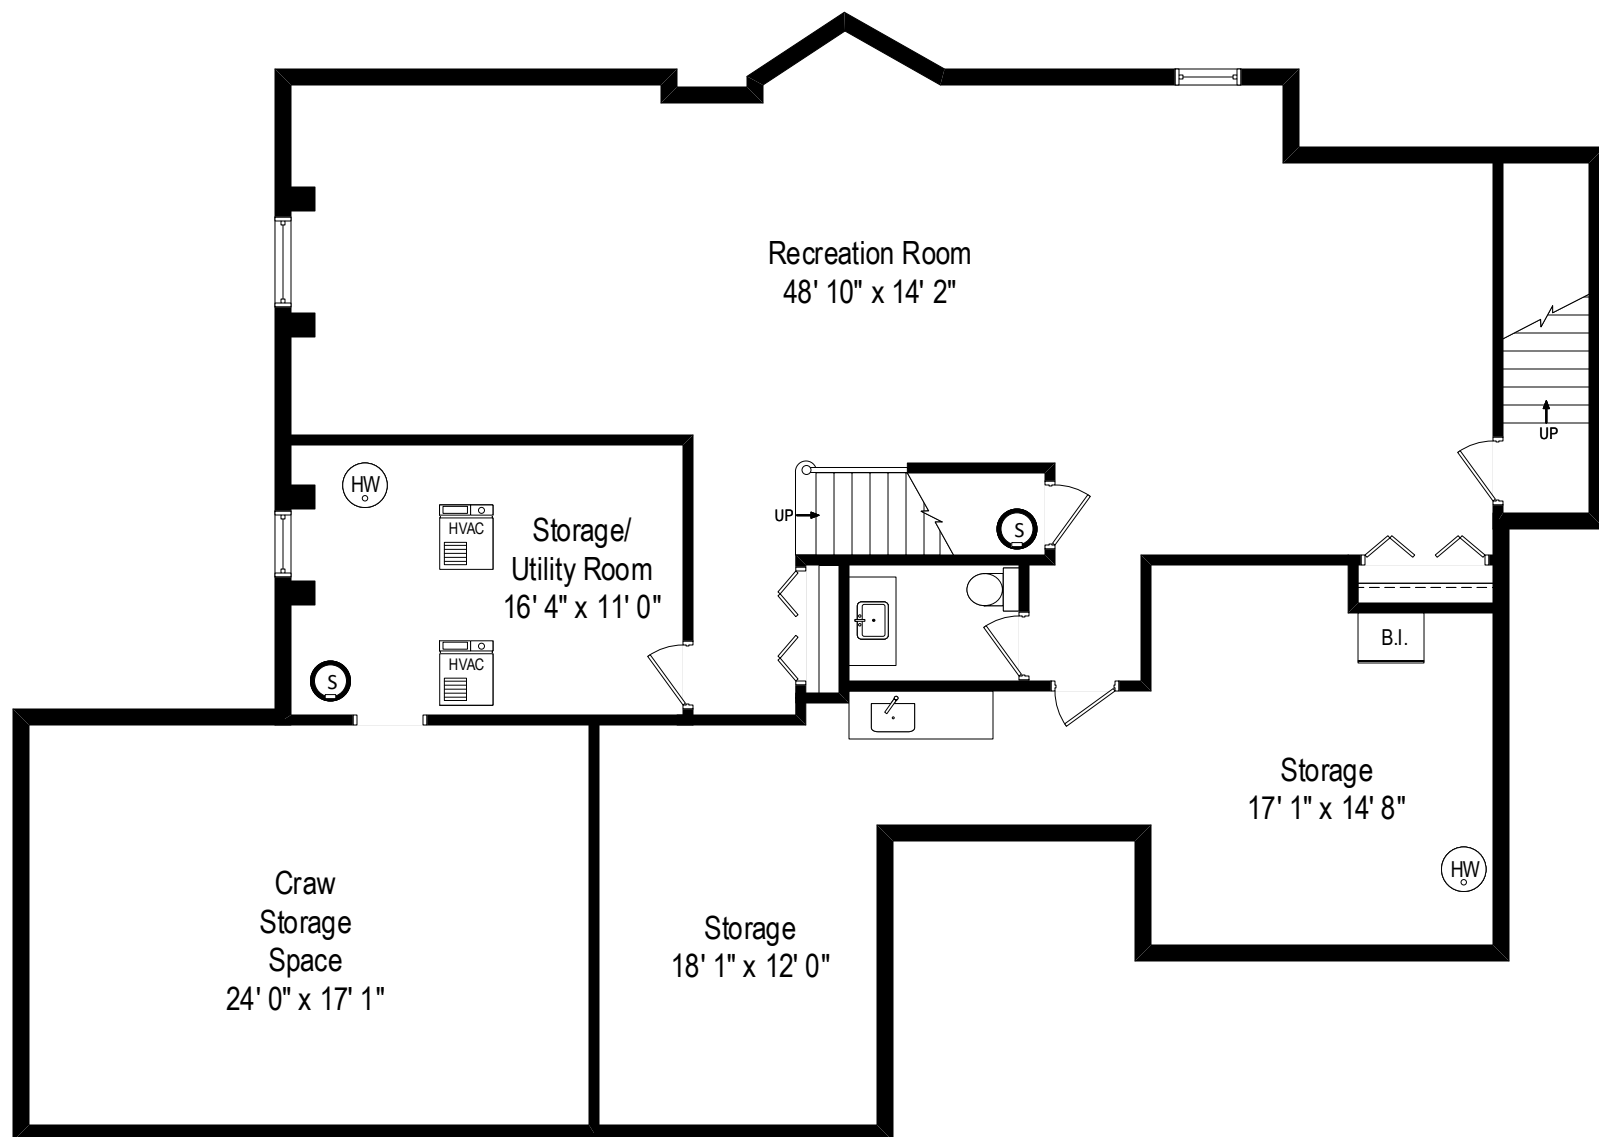

265 Sunset Drive - Northfield, IL 60093

First Level

All dimensions are approximate. This plan is for marketing purposes only.

265 Sunset Drive - Northfield, IL 60093

Second Level

265 Sunset Drive - Northfield, IL 60093

Lower Level

Second Level

First Level

Lower Level

265 Sunset Drive - Northfield, IL 60093