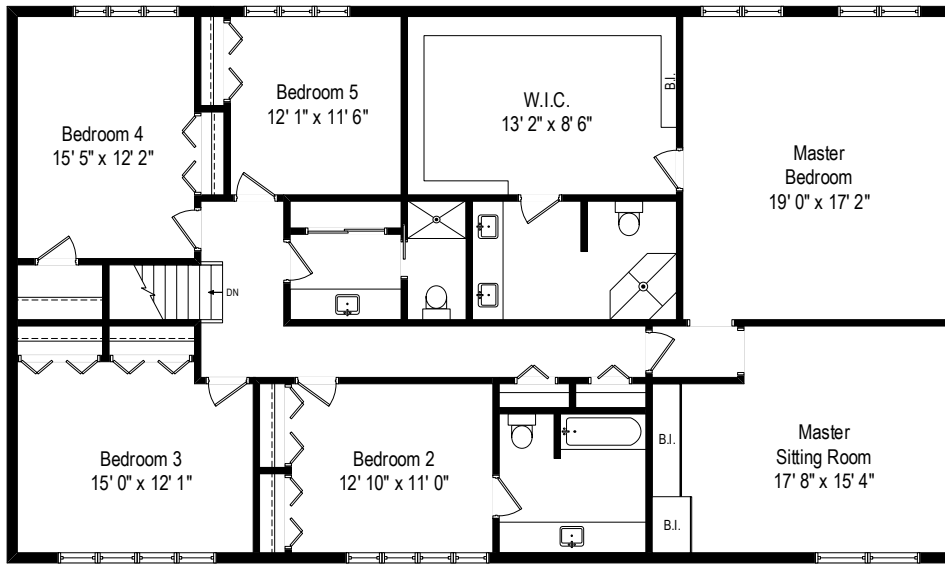

265 Sunset Drive - Northfield, IL 60093

First Level

All dimensions are approximate. This plan is for marketing purposes only.

265 Sunset Drive - Northfield, IL 60093

Second Level

265 Sunset Drive - Northfield, IL 60093

Lower Level

Second Level

First Level

Lower Level

265 Sunset Drive - Northfield, IL 60093