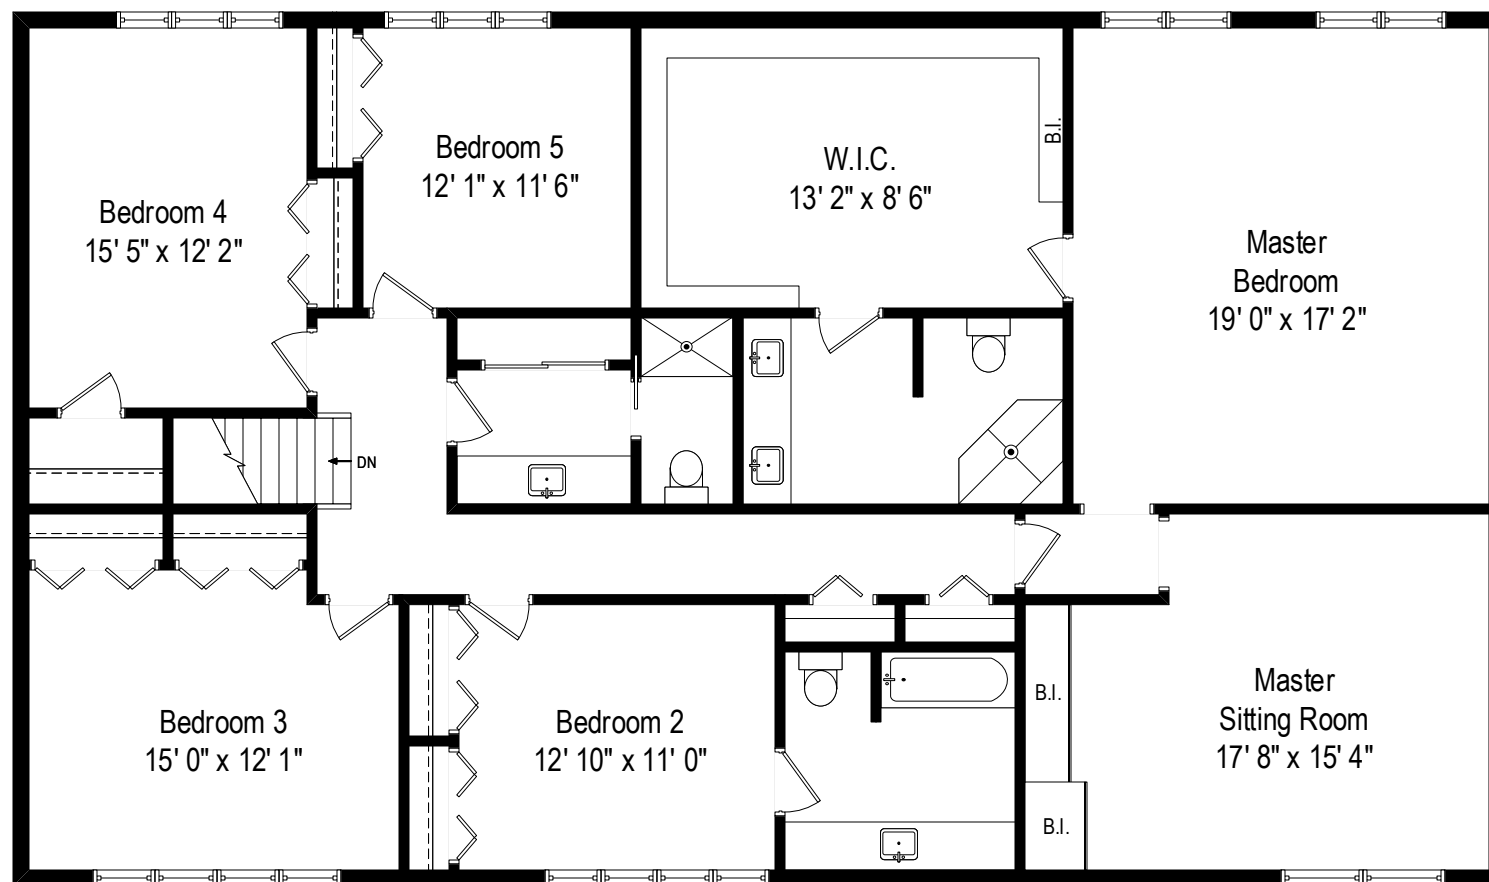

265 Sunset Drive - Northfield, IL 60093

First Level

All dimensions are approximate. This plan is for marketing purposes only.

265 Sunset Drive - Northfield, IL 60093

Second Level

265 Sunset Drive - Northfield, IL 60093

Lower Level

Second Level

First Level

Lower Level

265 Sunset Drive - Northfield, IL 60093