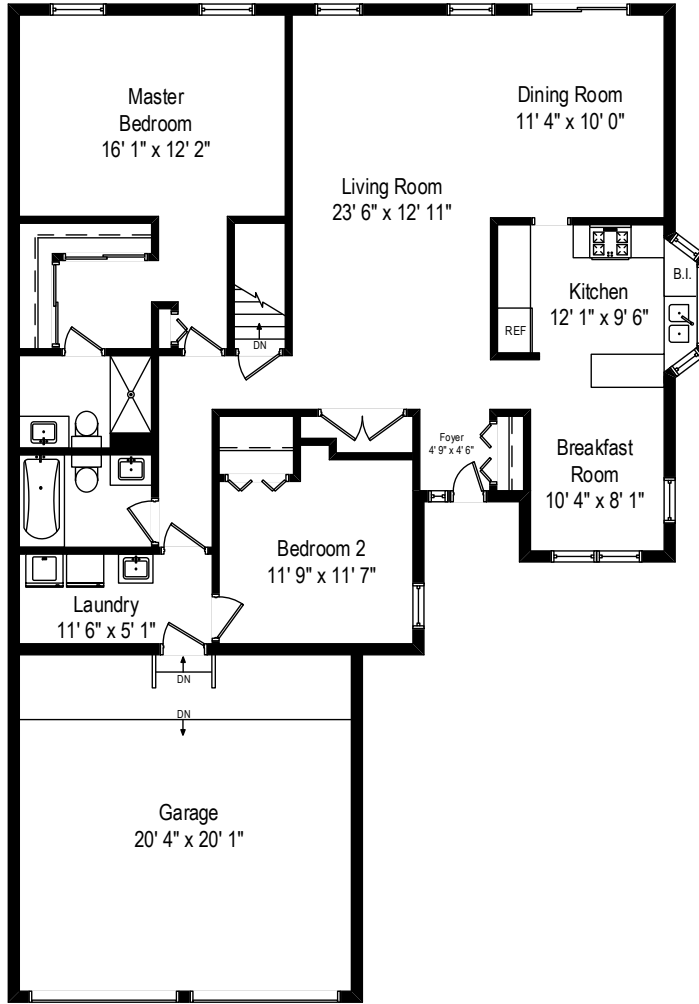

802 Pine Forest Lane – Prospect Heights

First Level

802 Pine Forest Lane – Prospect Heights

Lower Level

All dimensions are approximate. This plan is for marketing purposes only.

First Level

Lower Level

802 Pine Forest Lane – Prospect Heights