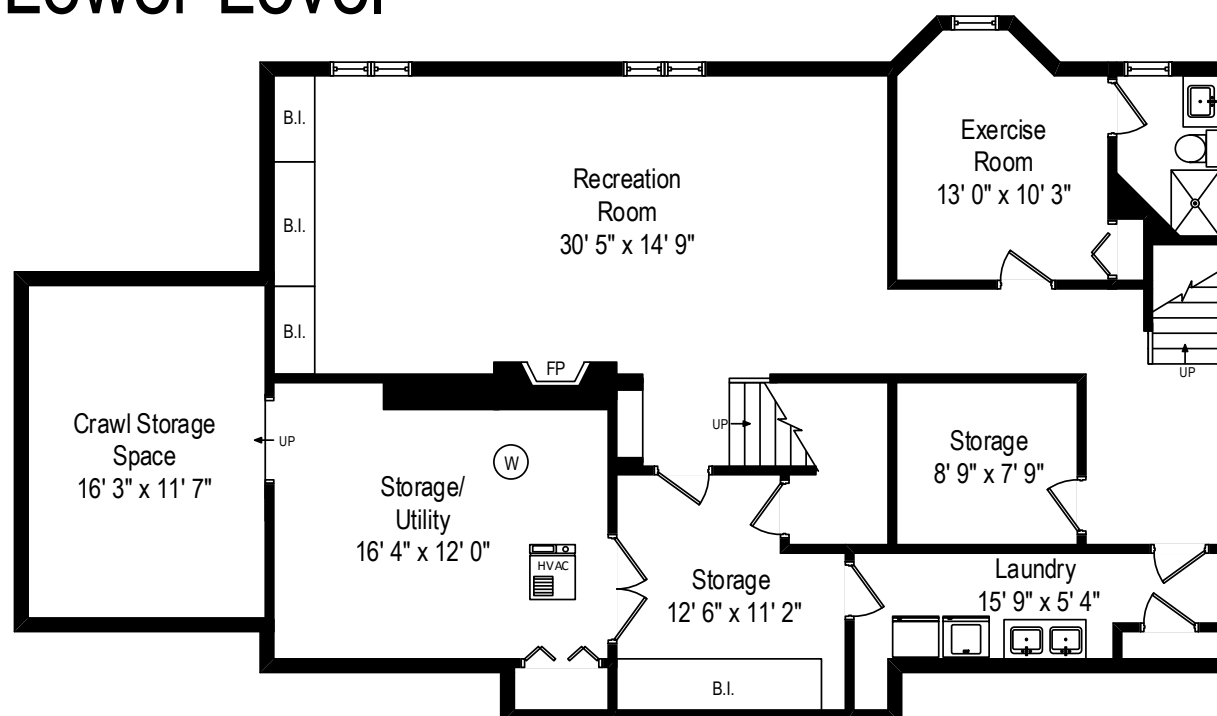

387 Sheridan Road - Winnetka, IL 60093

First Level

All dimensions are approximate. This plan is for marketing purposes only.

387 Sheridan Road - Winnetka, IL 60093

Second Level

All dimensions are approximate. This plan is for marketing purposes only.

387 Sheridan Road - Winnetka, IL 60093

Lower Level

All dimensions are approximate. This plan is for marketing purposes only.

Second Level

First Level

Lower Level

387 Sheridan Road - Winnetka, IL 60093