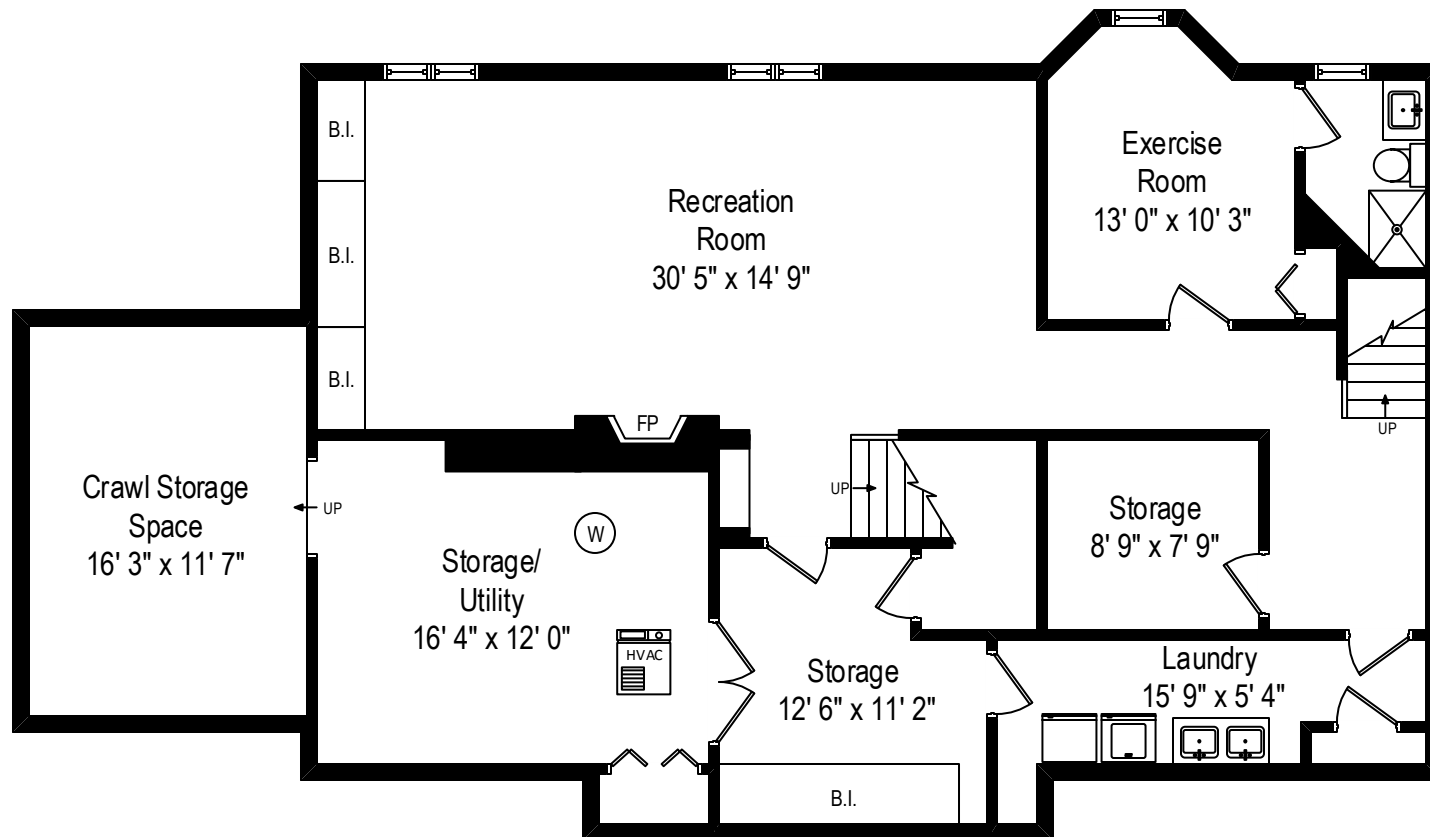

387 Sheridan Road - Winnetka, IL 60093

First Level

All dimensions are approximate. This plan is for marketing purposes only.

387 Sheridan Road - Winnetka, IL 60093

Second Level

All dimensions are approximate. This plan is for marketing purposes only.

387 Sheridan Road - Winnetka, IL 60093

Lower Level

All dimensions are approximate. This plan is for marketing purposes only.

Second Level

First Level

Lower Level

387 Sheridan Road - Winnetka, IL 60093