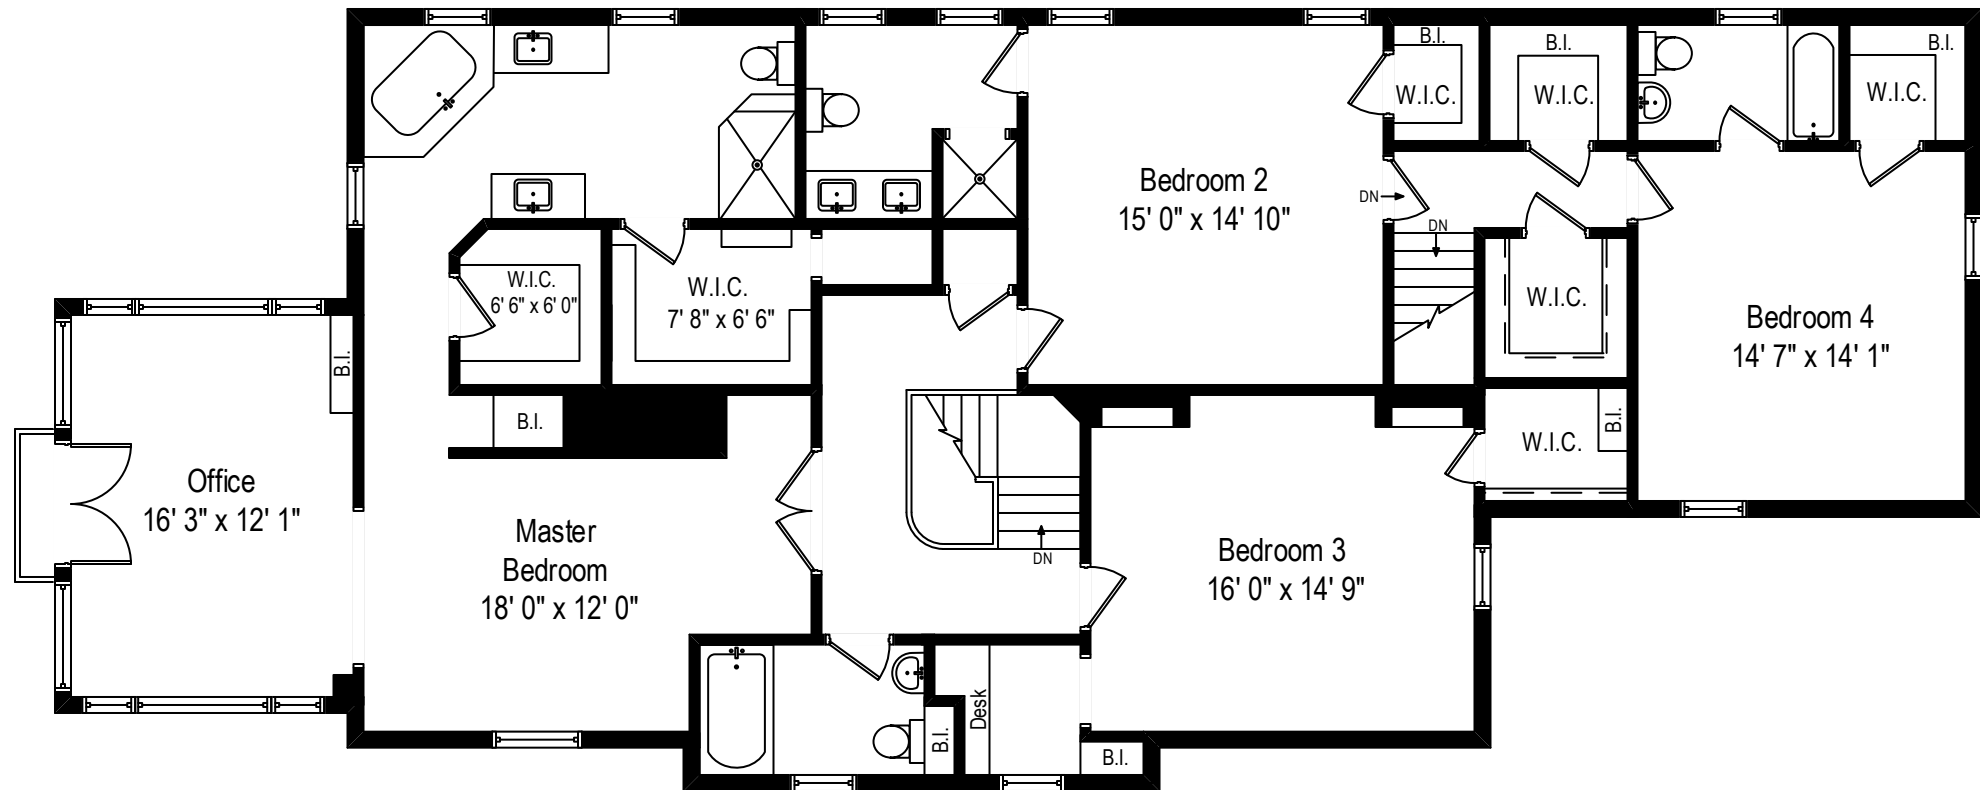

387 Sheridan Road - Winnetka, IL 60093

First Level

All dimensions are approximate. This plan is for marketing purposes only.

387 Sheridan Road - Winnetka, IL 60093

Second Level

All dimensions are approximate. This plan is for marketing purposes only.

387 Sheridan Road - Winnetka, IL 60093

Lower Level

All dimensions are approximate. This plan is for marketing purposes only.

Second Level

First Level

Lower Level

387 Sheridan Road - Winnetka, IL 60093