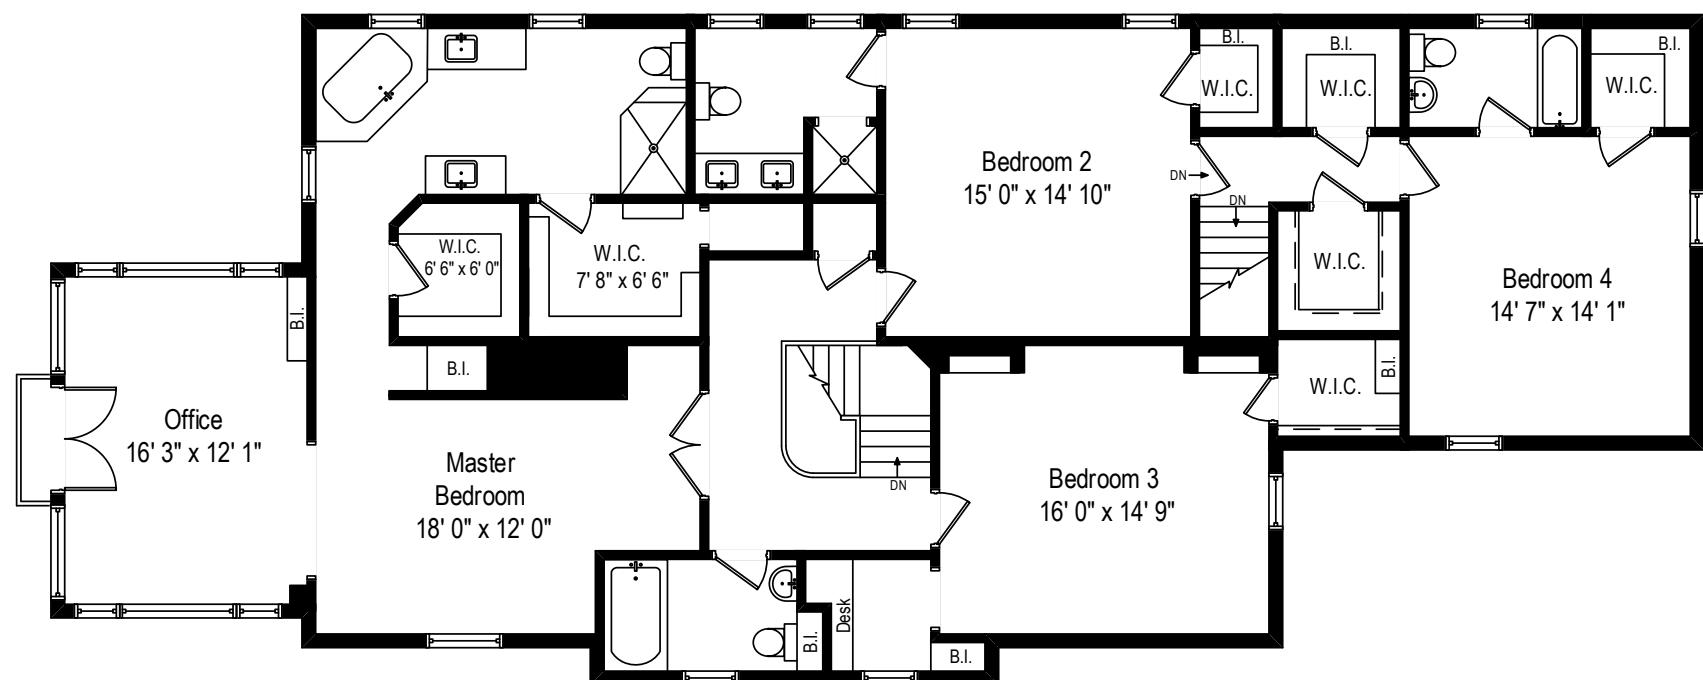

387 Sheridan Road - Winnetka, IL 60093

First Level

All dimensions are approximate. This plan is for marketing purposes only.

387 Sheridan Road - Winnetka, IL 60093

Second Level

All dimensions are approximate. This plan is for marketing purposes only.

387 Sheridan Road - Winnetka, IL 60093

Lower Level

All dimensions are approximate. This plan is for marketing purposes only.

Second Level

First Level

Lower Level

387 Sheridan Road - Winnetka, IL 60093