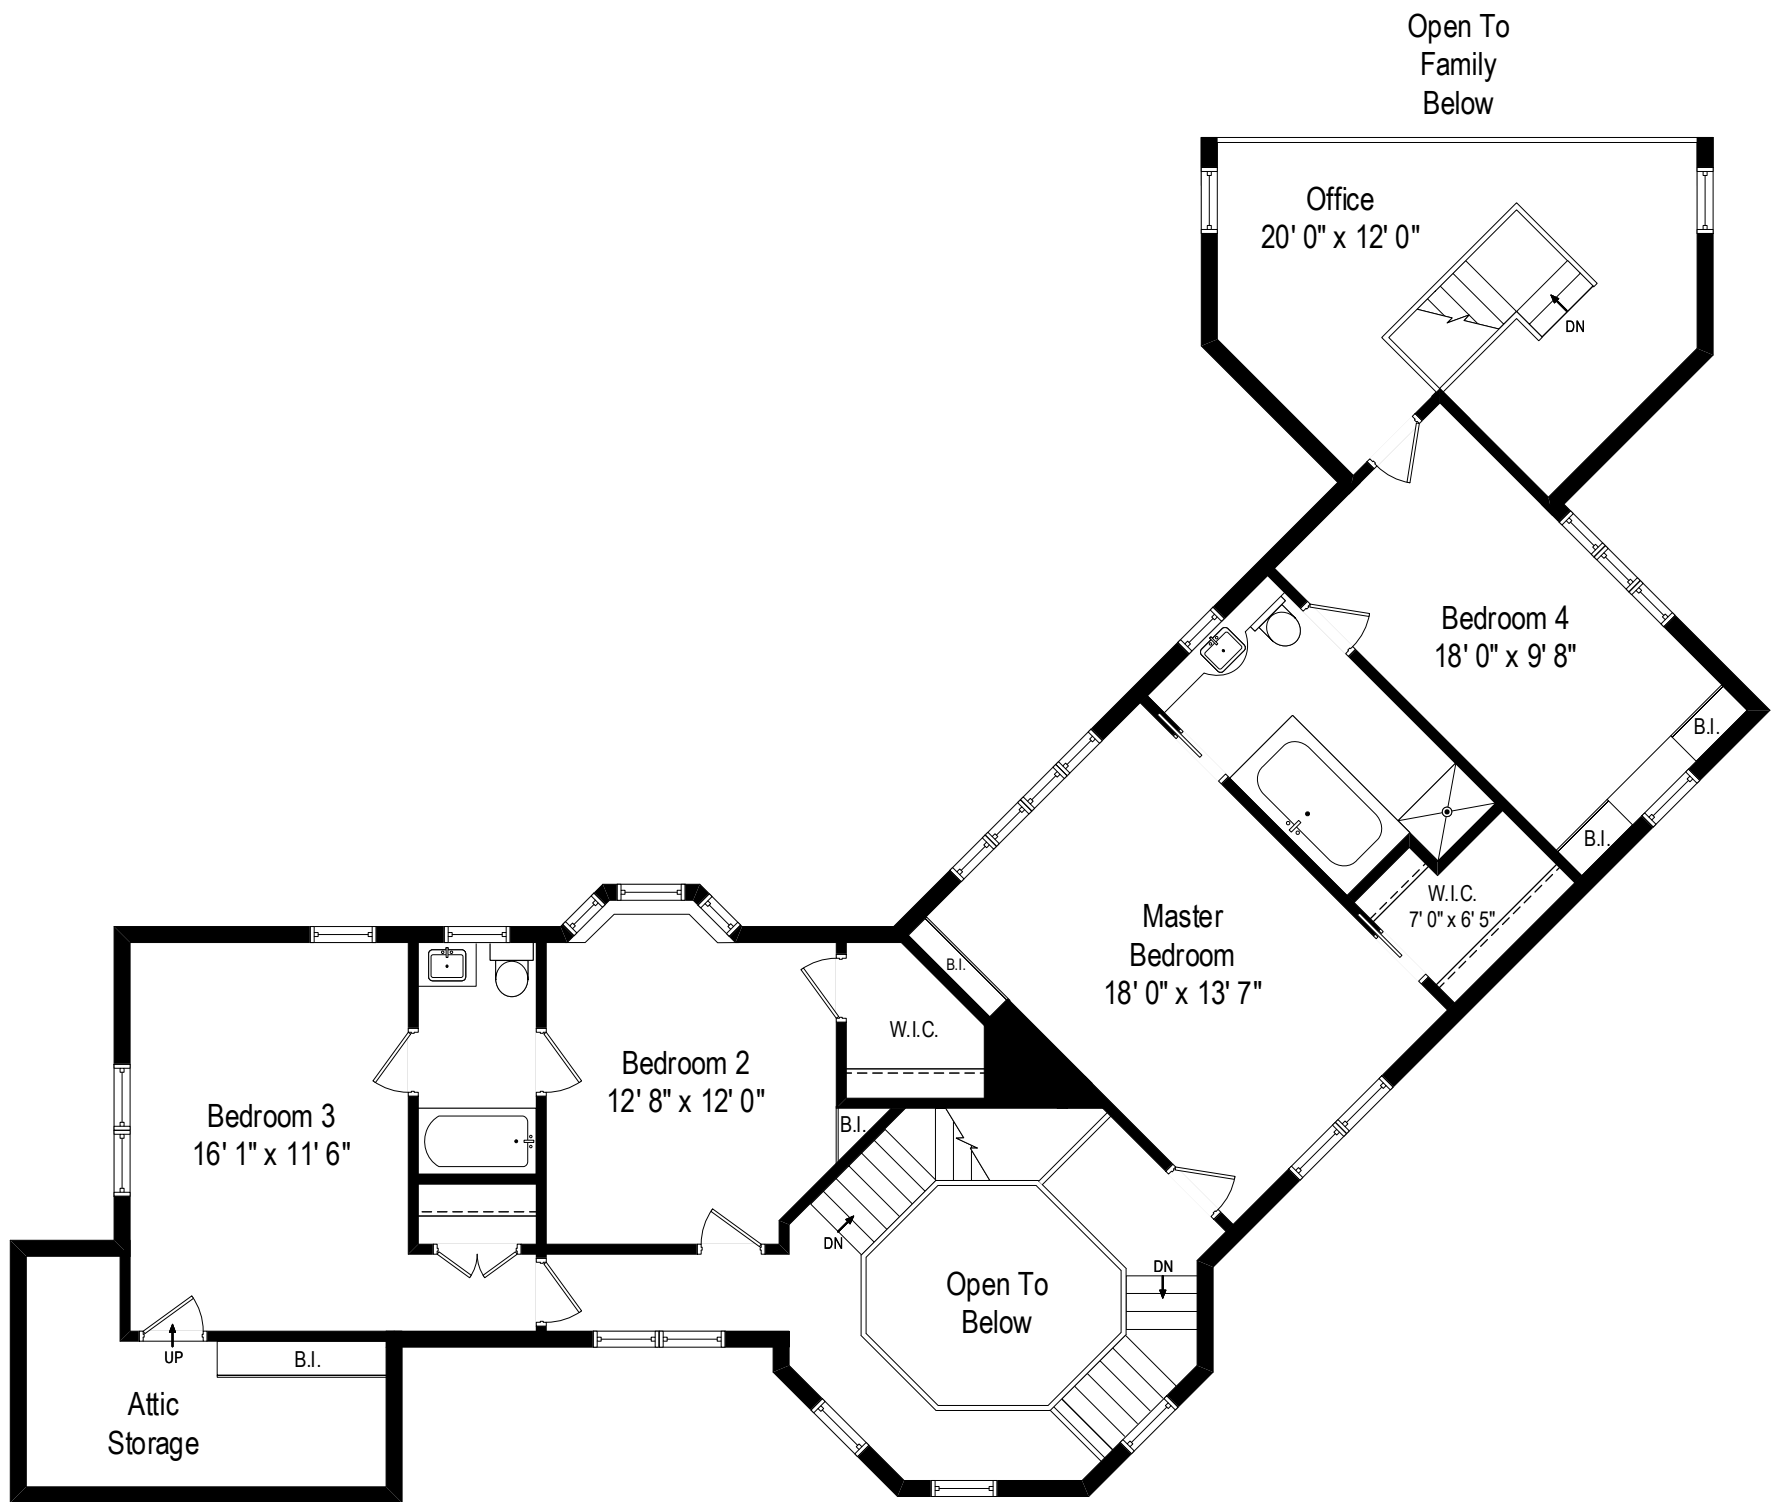

864 Boal Parkway – Winnetka, IL 60093

First Level

All dimensions are approximate. This plan is for marketing purposes only.

864 Boal Parkway – Winnetka, IL 60093

Second Level

All dimensions are approximate. This plan is for marketing purposes only.

864 Boal Parkway – Winnetka, IL 60093

Lower Level

All dimensions are approximate. This plan is for marketing purposes only.

864 Boal Parkway – Winnetka, IL 60093