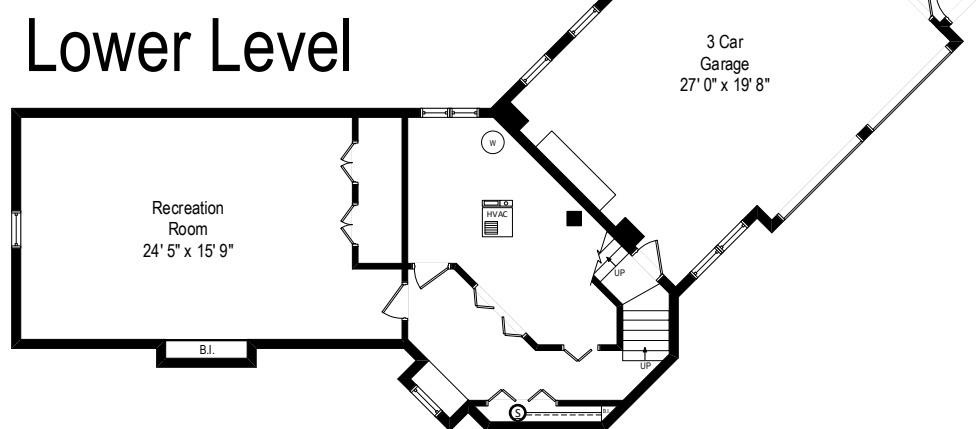

864 Boal Parkway – Winnetka, IL 60093

First Level

All dimensions are approximate. This plan is for marketing purposes only.

864 Boal Parkway – Winnetka, IL 60093

Second Level

All dimensions are approximate. This plan is for marketing purposes only.

864 Boal Parkway – Winnetka, IL 60093

Lower Level

All dimensions are approximate. This plan is for marketing purposes only.

864 Boal Parkway – Winnetka, IL 60093