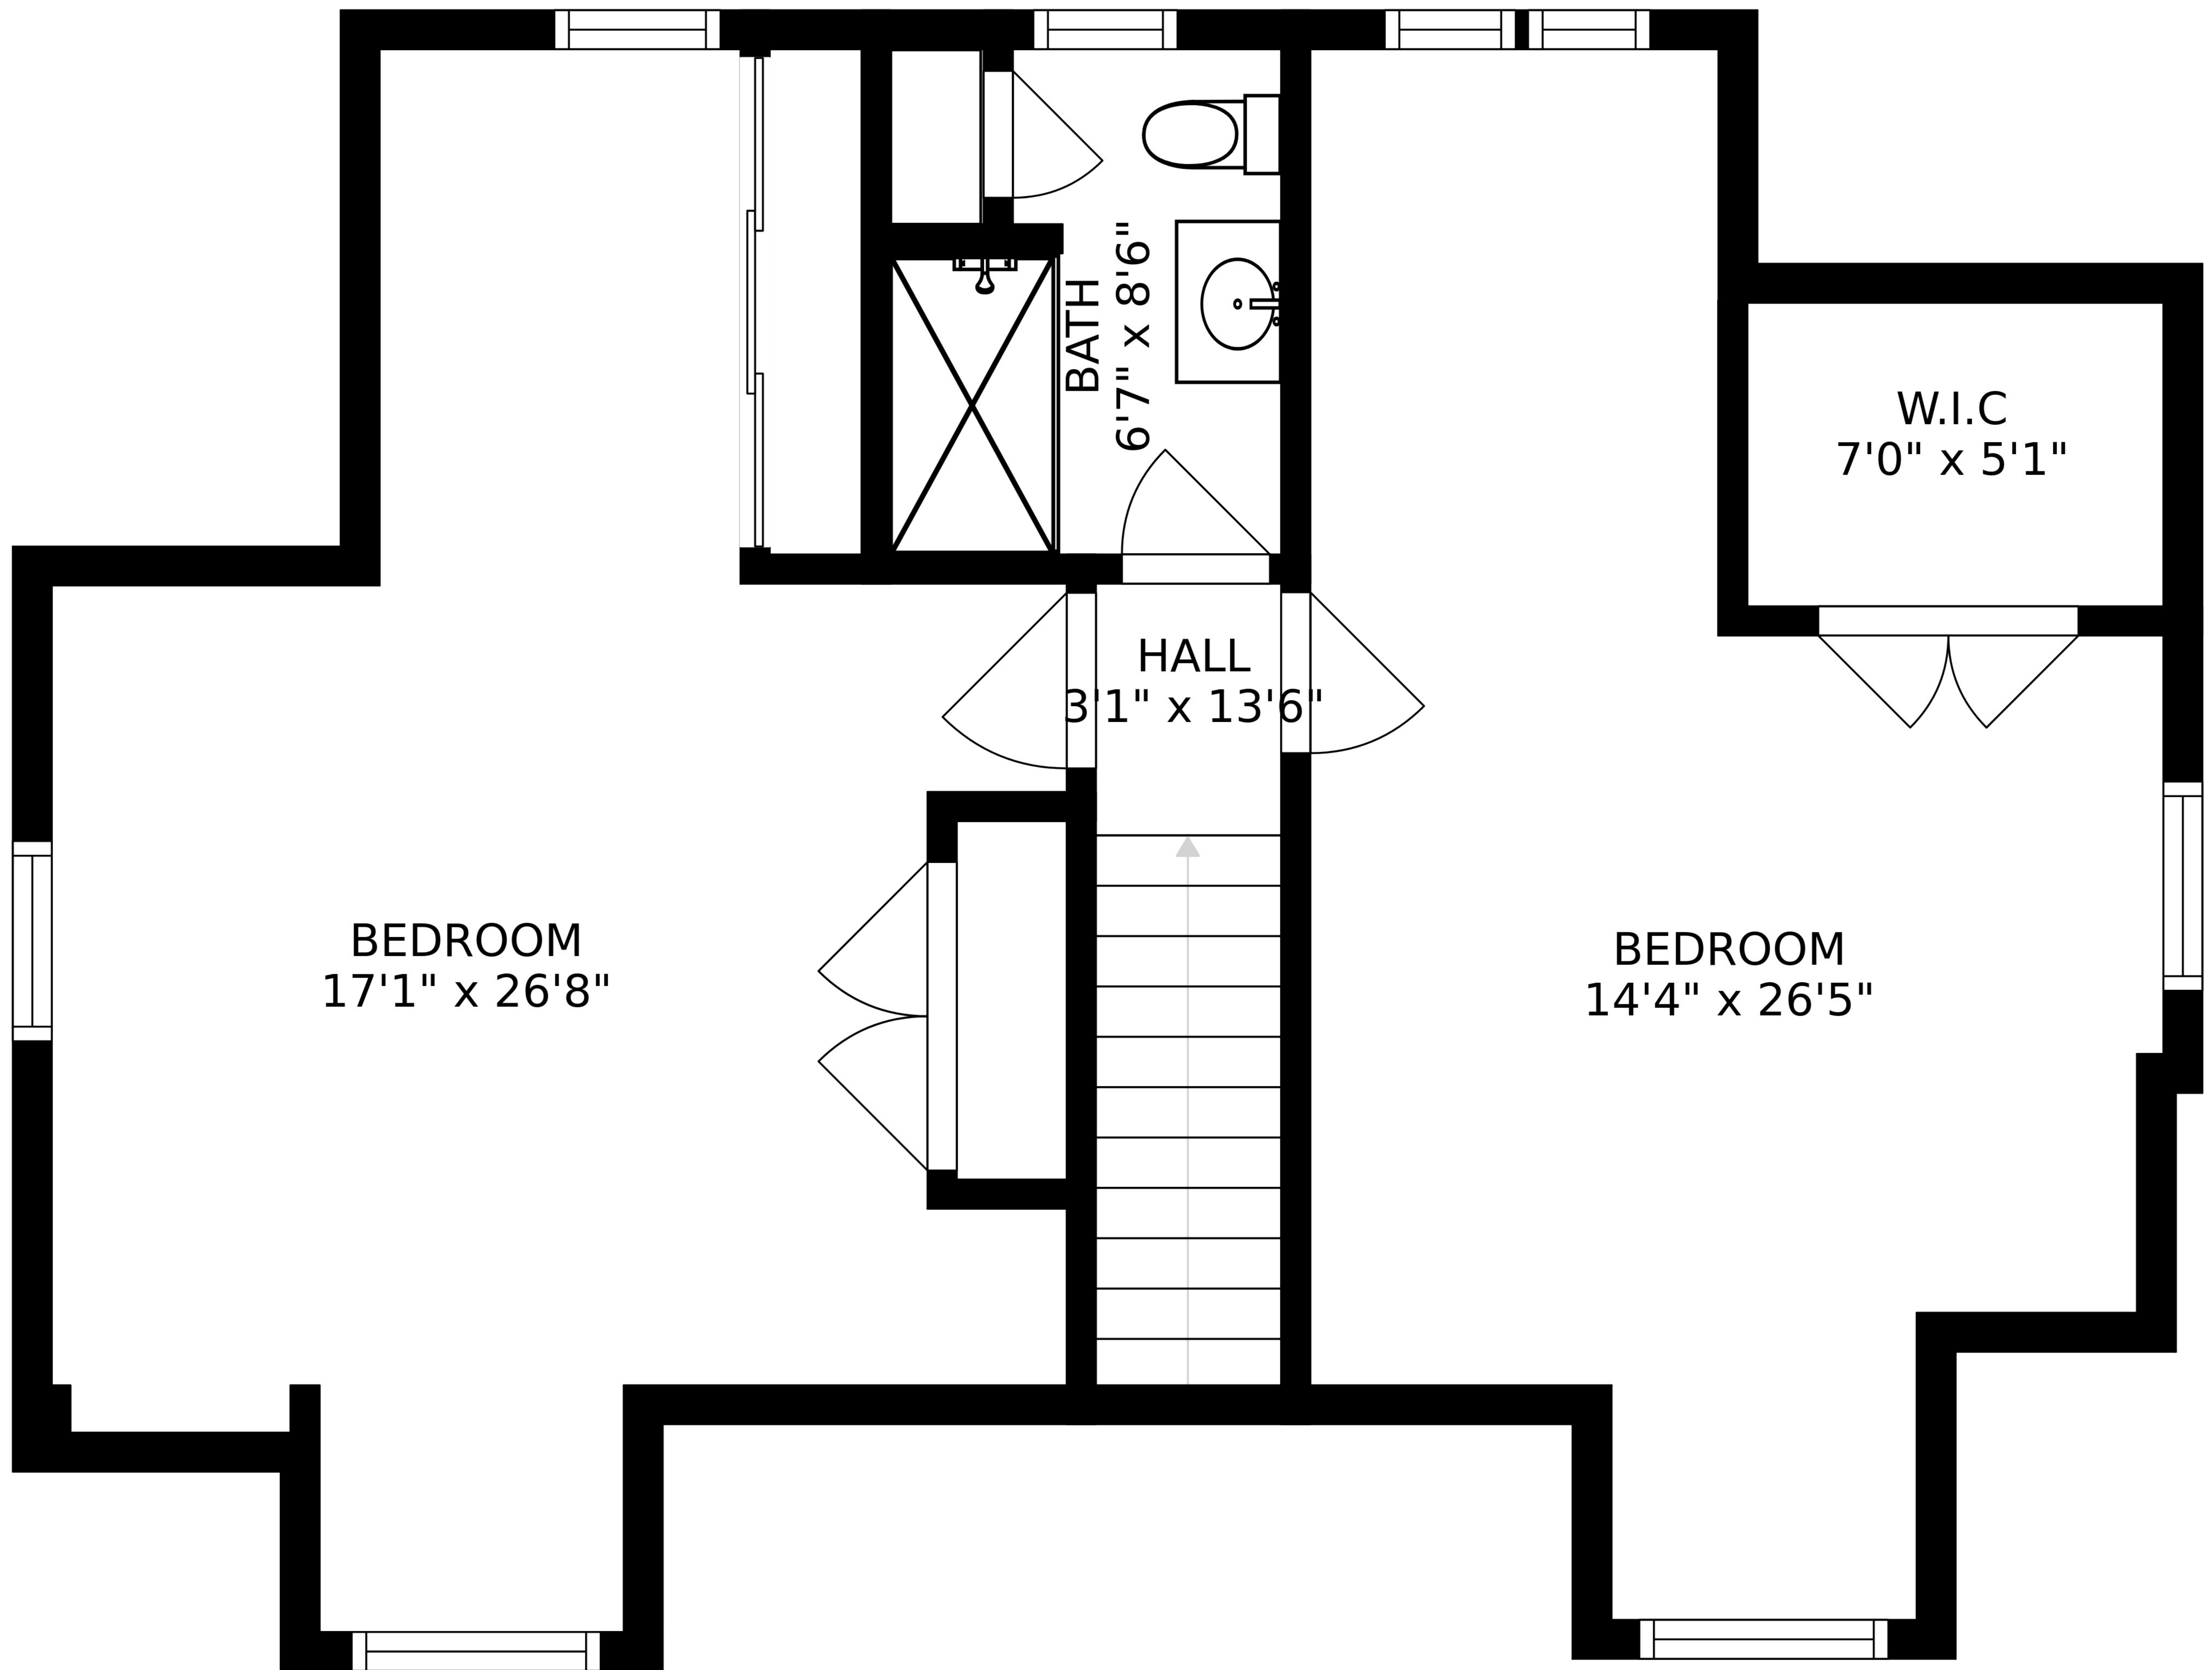

SIZES AND DIMENSIONS ARE APPROXIMATE, ACTUAL MAY VARY.

BEDROOM
17'1" x 26'8"

HALL
3'1" x 13'6"

BATH
6'7" x 8'6"

W.I.C
7'0" x 5'1"

BEDROOM
14'4" x 26'5"

SIZES AND DIMENSIONS ARE APPROXIMATE, ACTUAL MAY VARY.

SIZES AND DIMENSIONS ARE APPROXIMATE, ACTUAL MAY VARY.