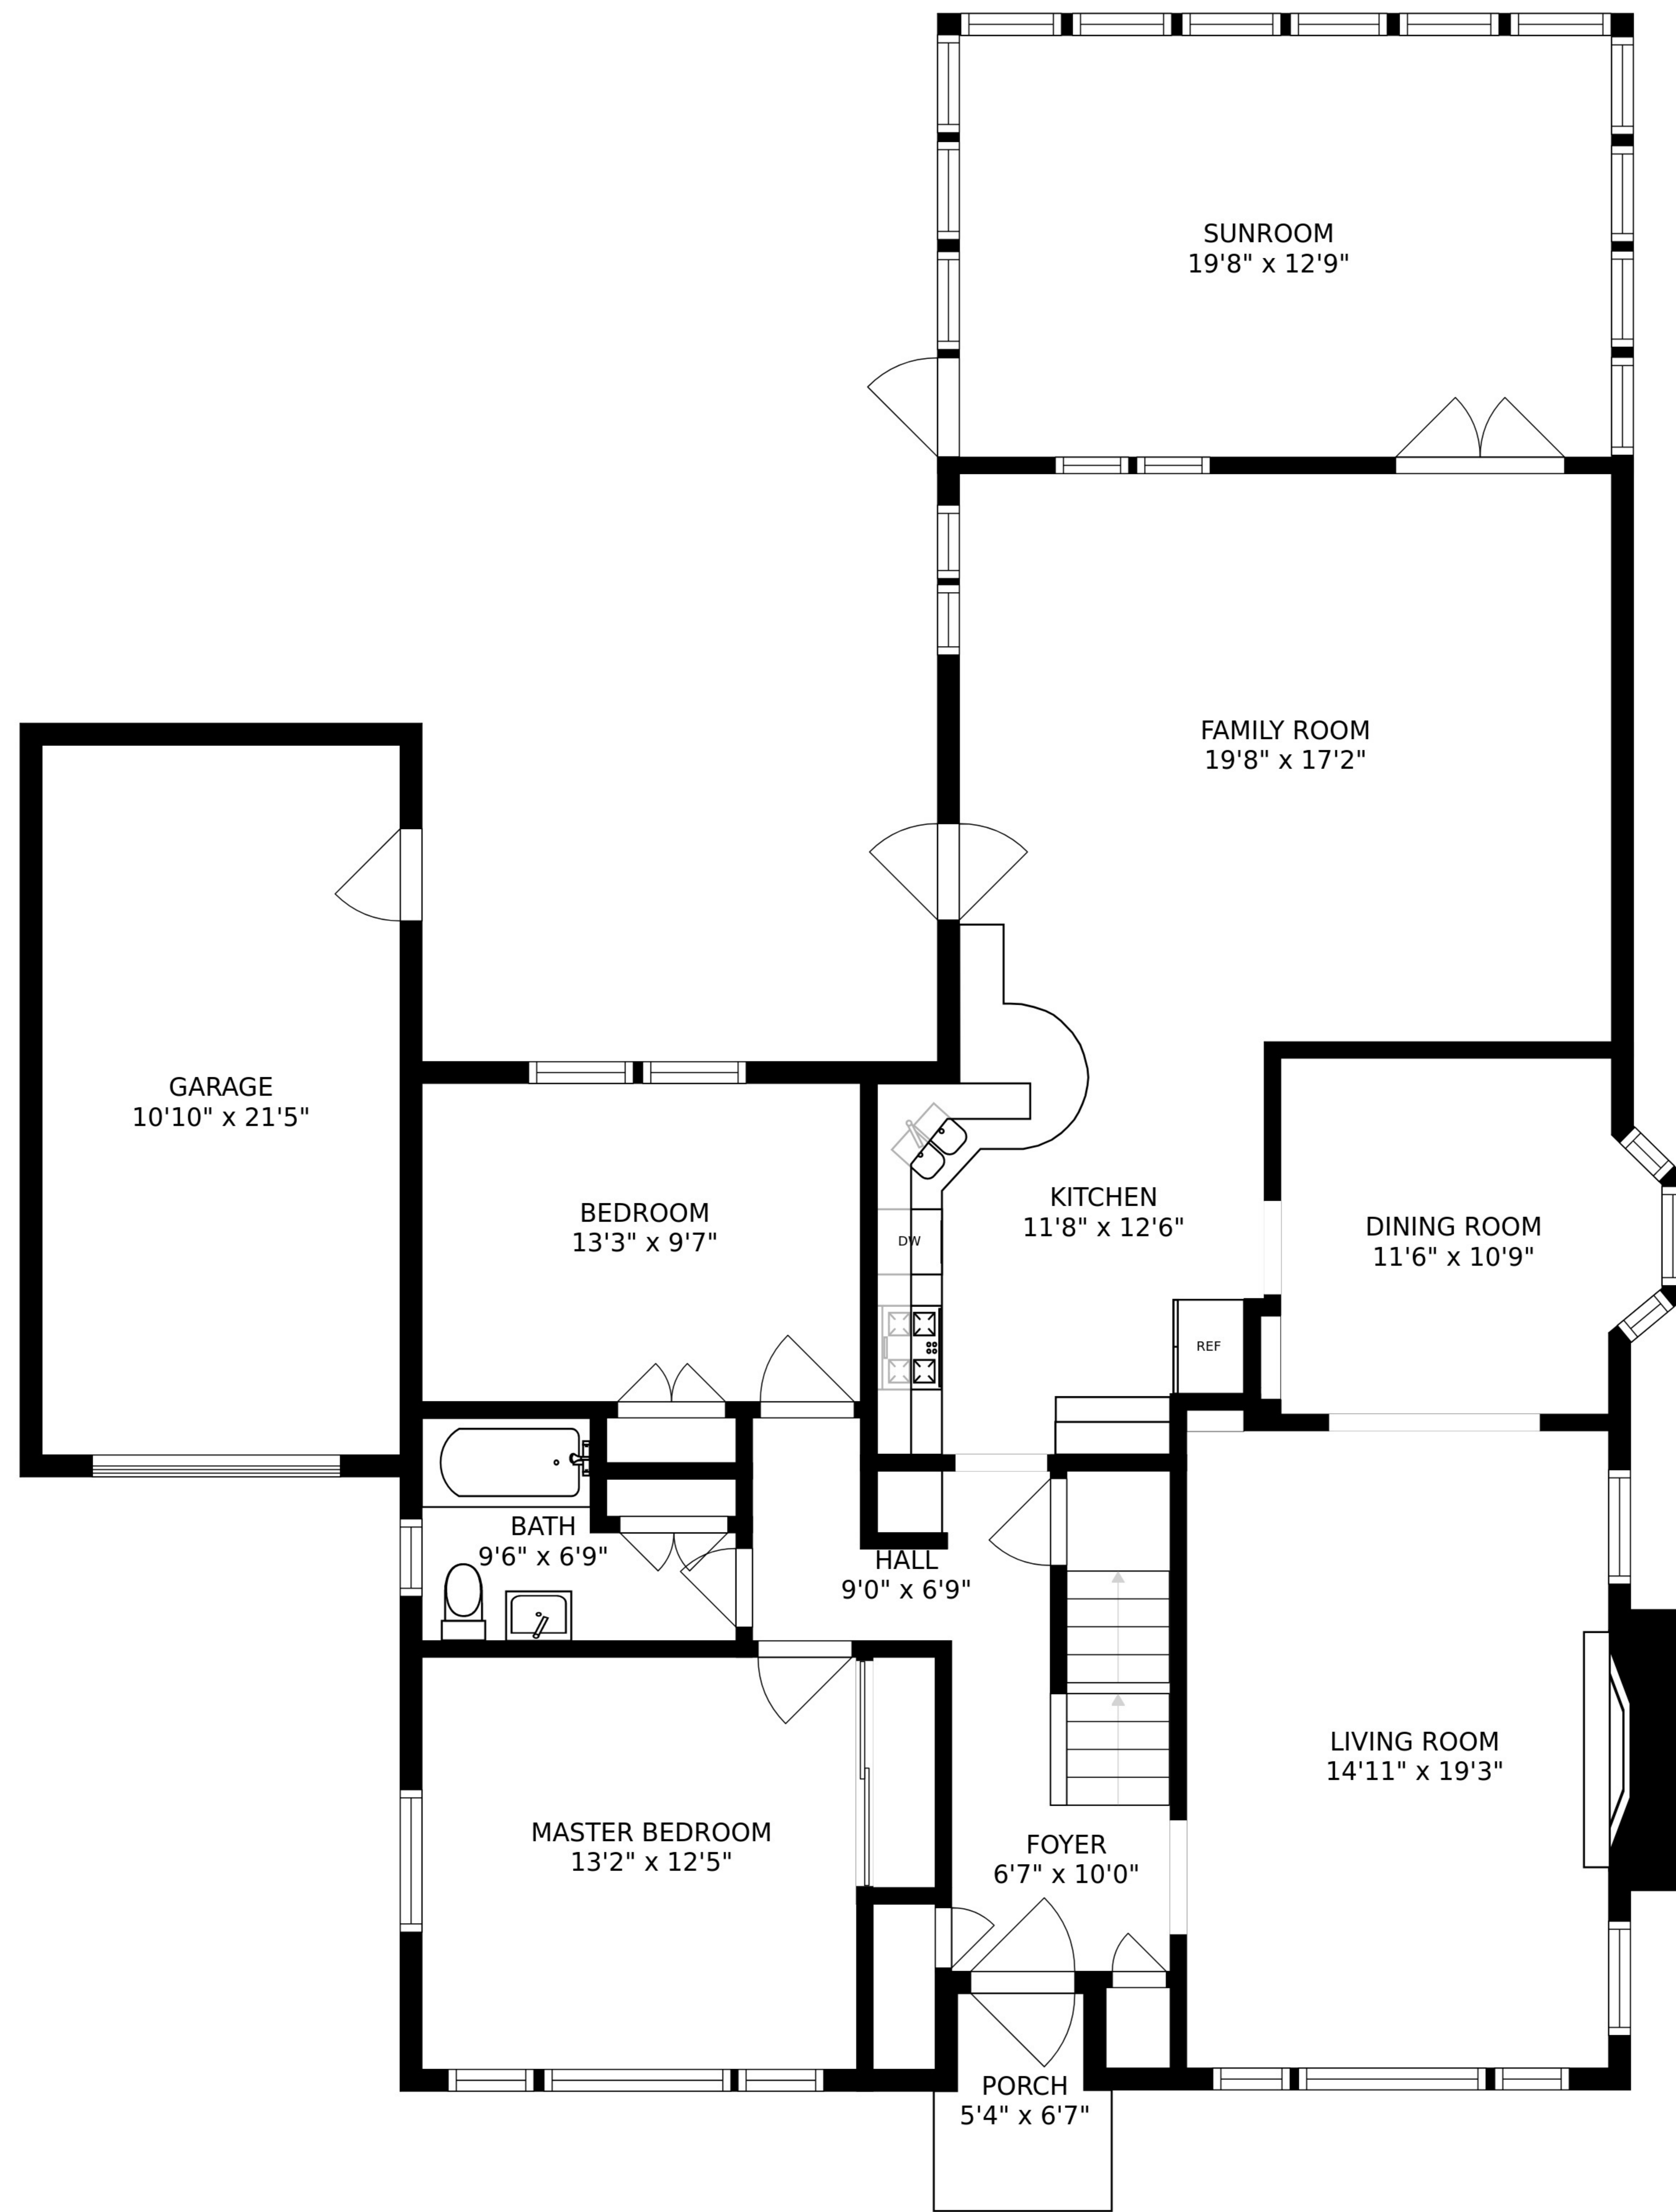

SIZES AND DIMENSIONS ARE APPROXIMATE, ACTUAL MAY VARY.

BEDROOM
17'1" x 26'8"

HALL
3'1" x 13'6"

BATH
6'7" x 8'6"

W.I.C
7'0" x 5'1"

BEDROOM
14'4" x 26'5"

SIZES AND DIMENSIONS ARE APPROXIMATE, ACTUAL MAY VARY.

SIZES AND DIMENSIONS ARE APPROXIMATE, ACTUAL MAY VARY.