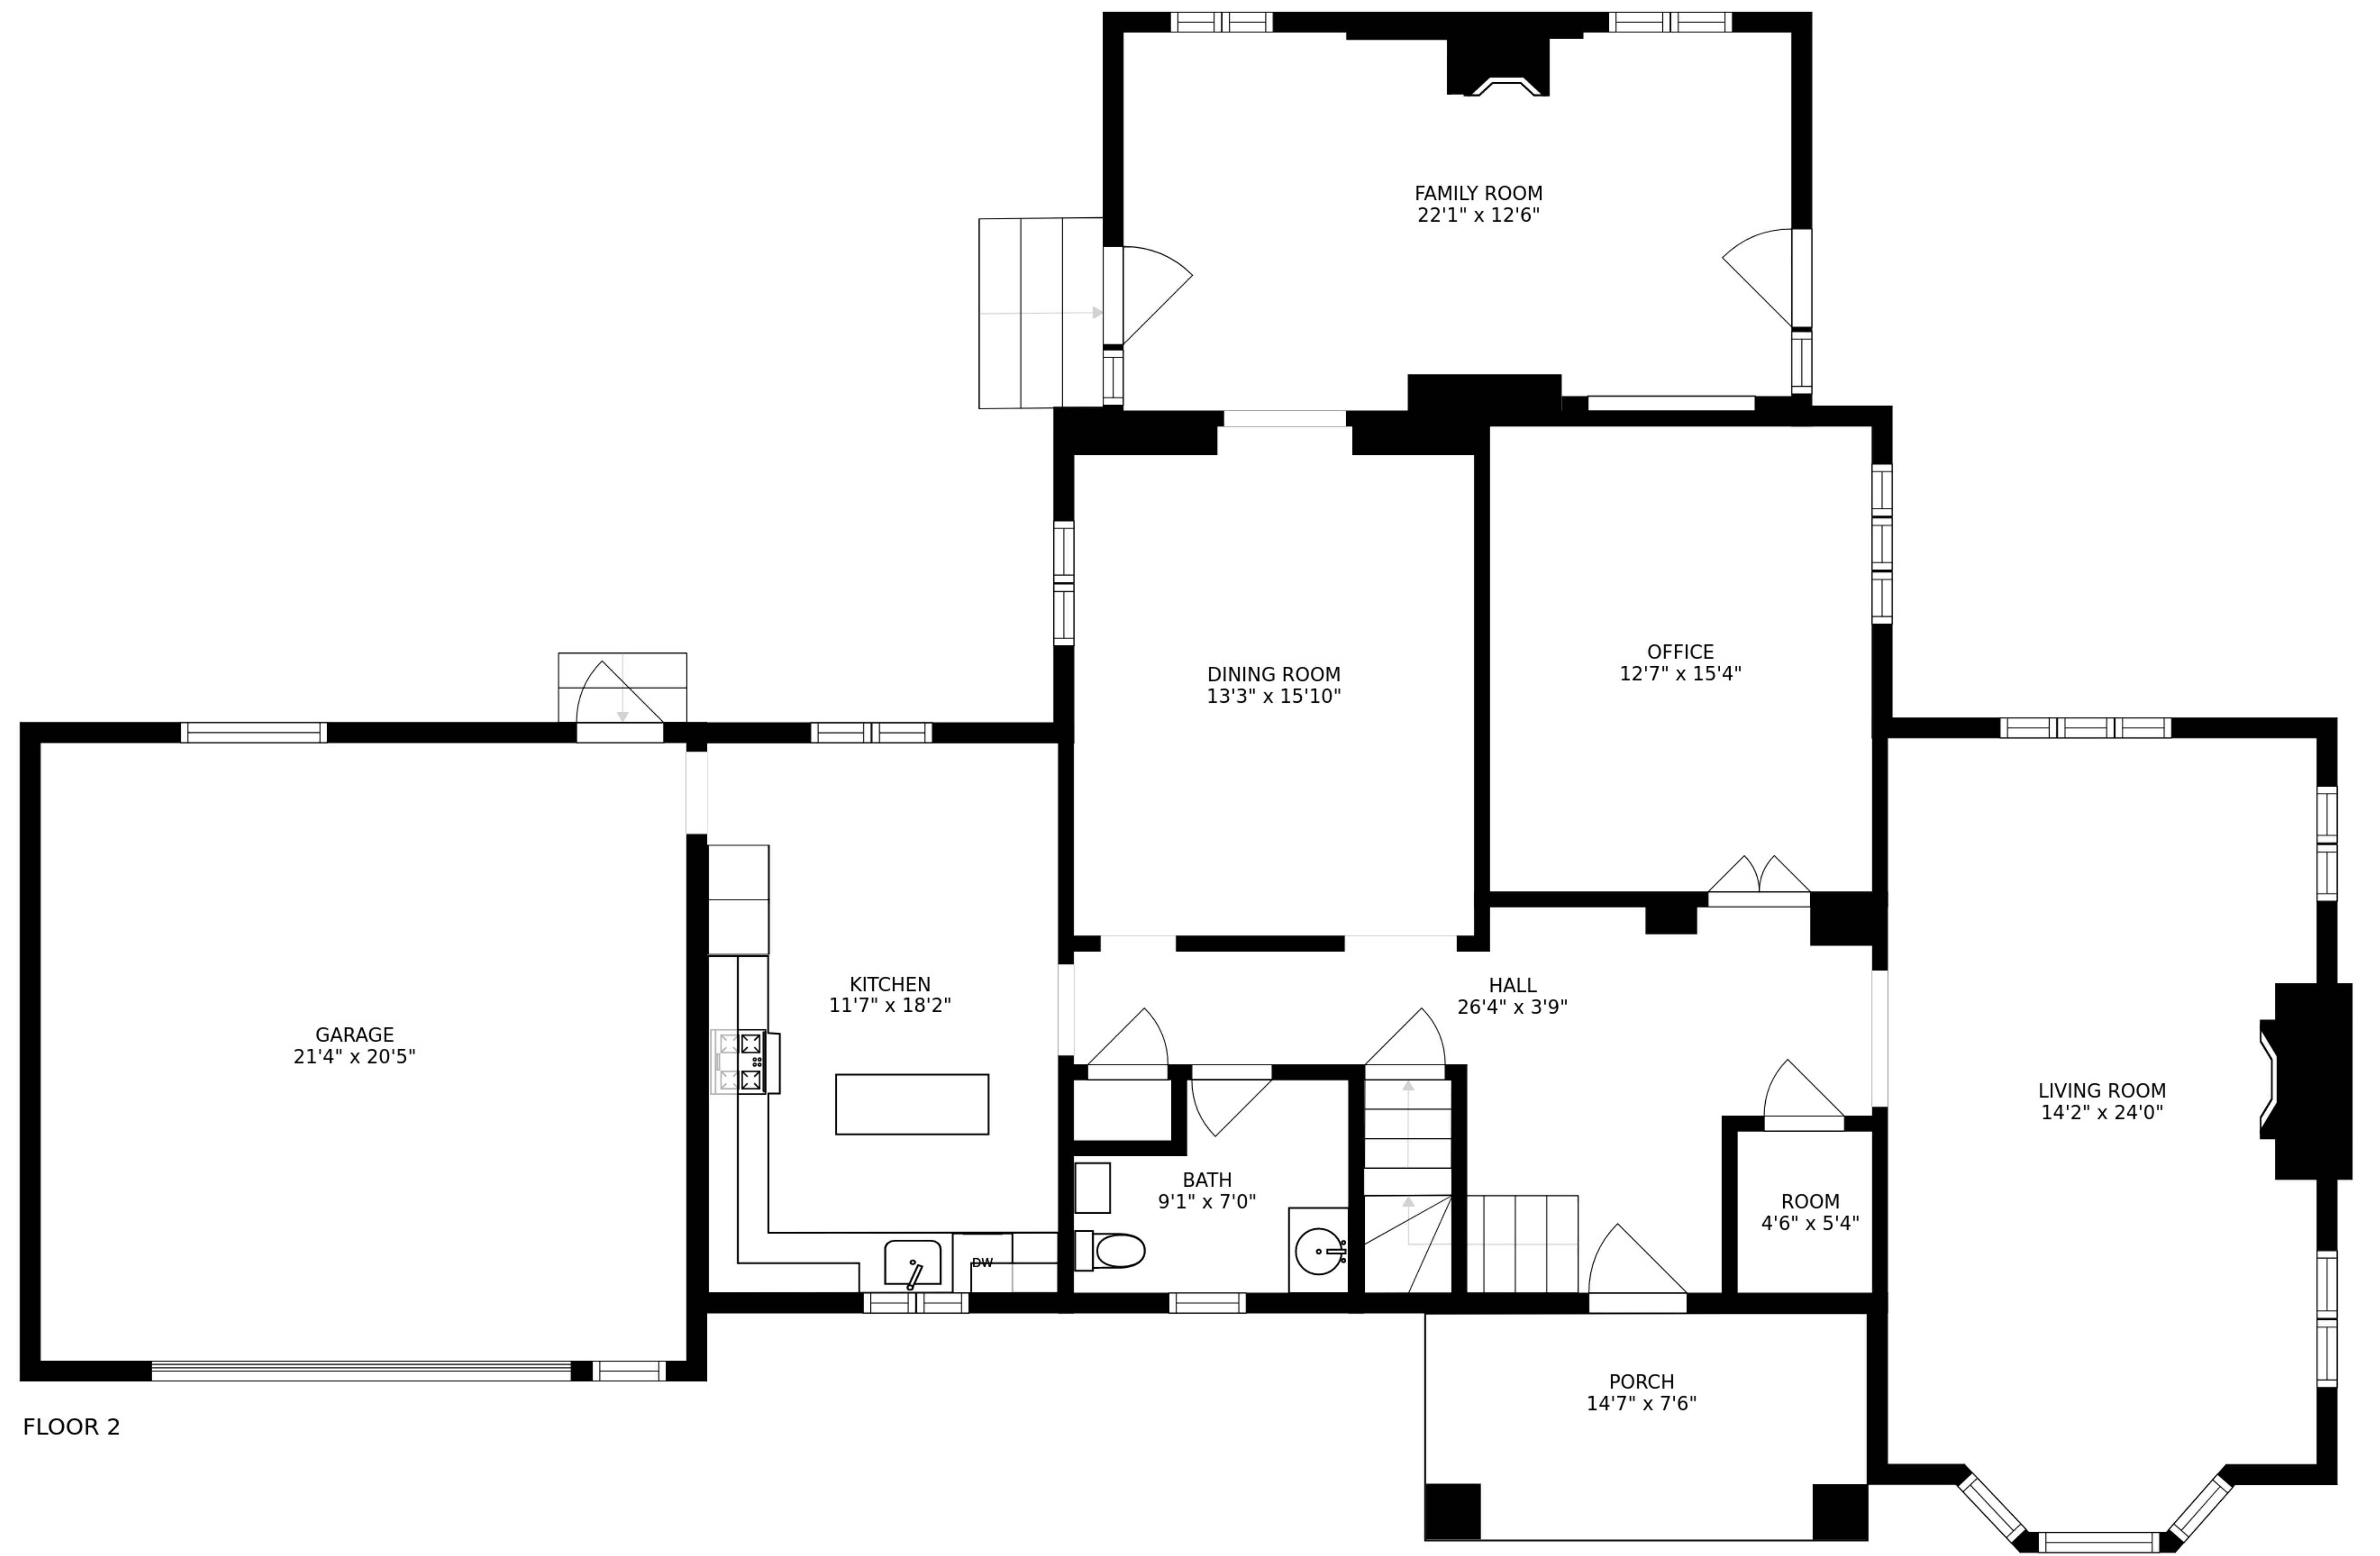

FLOOR 1

FLOOR 2

FLOOR 4

FLOOR 3

SIZES AND DIMENSIONS ARE APPROXIMATE, ACTUAL MAY VARY.

5TH BEDROOM  
17'6" x 23'4"

CLOSET  
9'4" x 12'9"

STORAGE  
14'2" x 11'2"

SIZES AND DIMENSIONS ARE APPROXIMATE, ACTUAL MAY VARY.

SIZES AND DIMENSIONS ARE APPROXIMATE, ACTUAL MAY VARY.

SIZES AND DIMENSIONS ARE APPROXIMATE, ACTUAL MAY VARY.