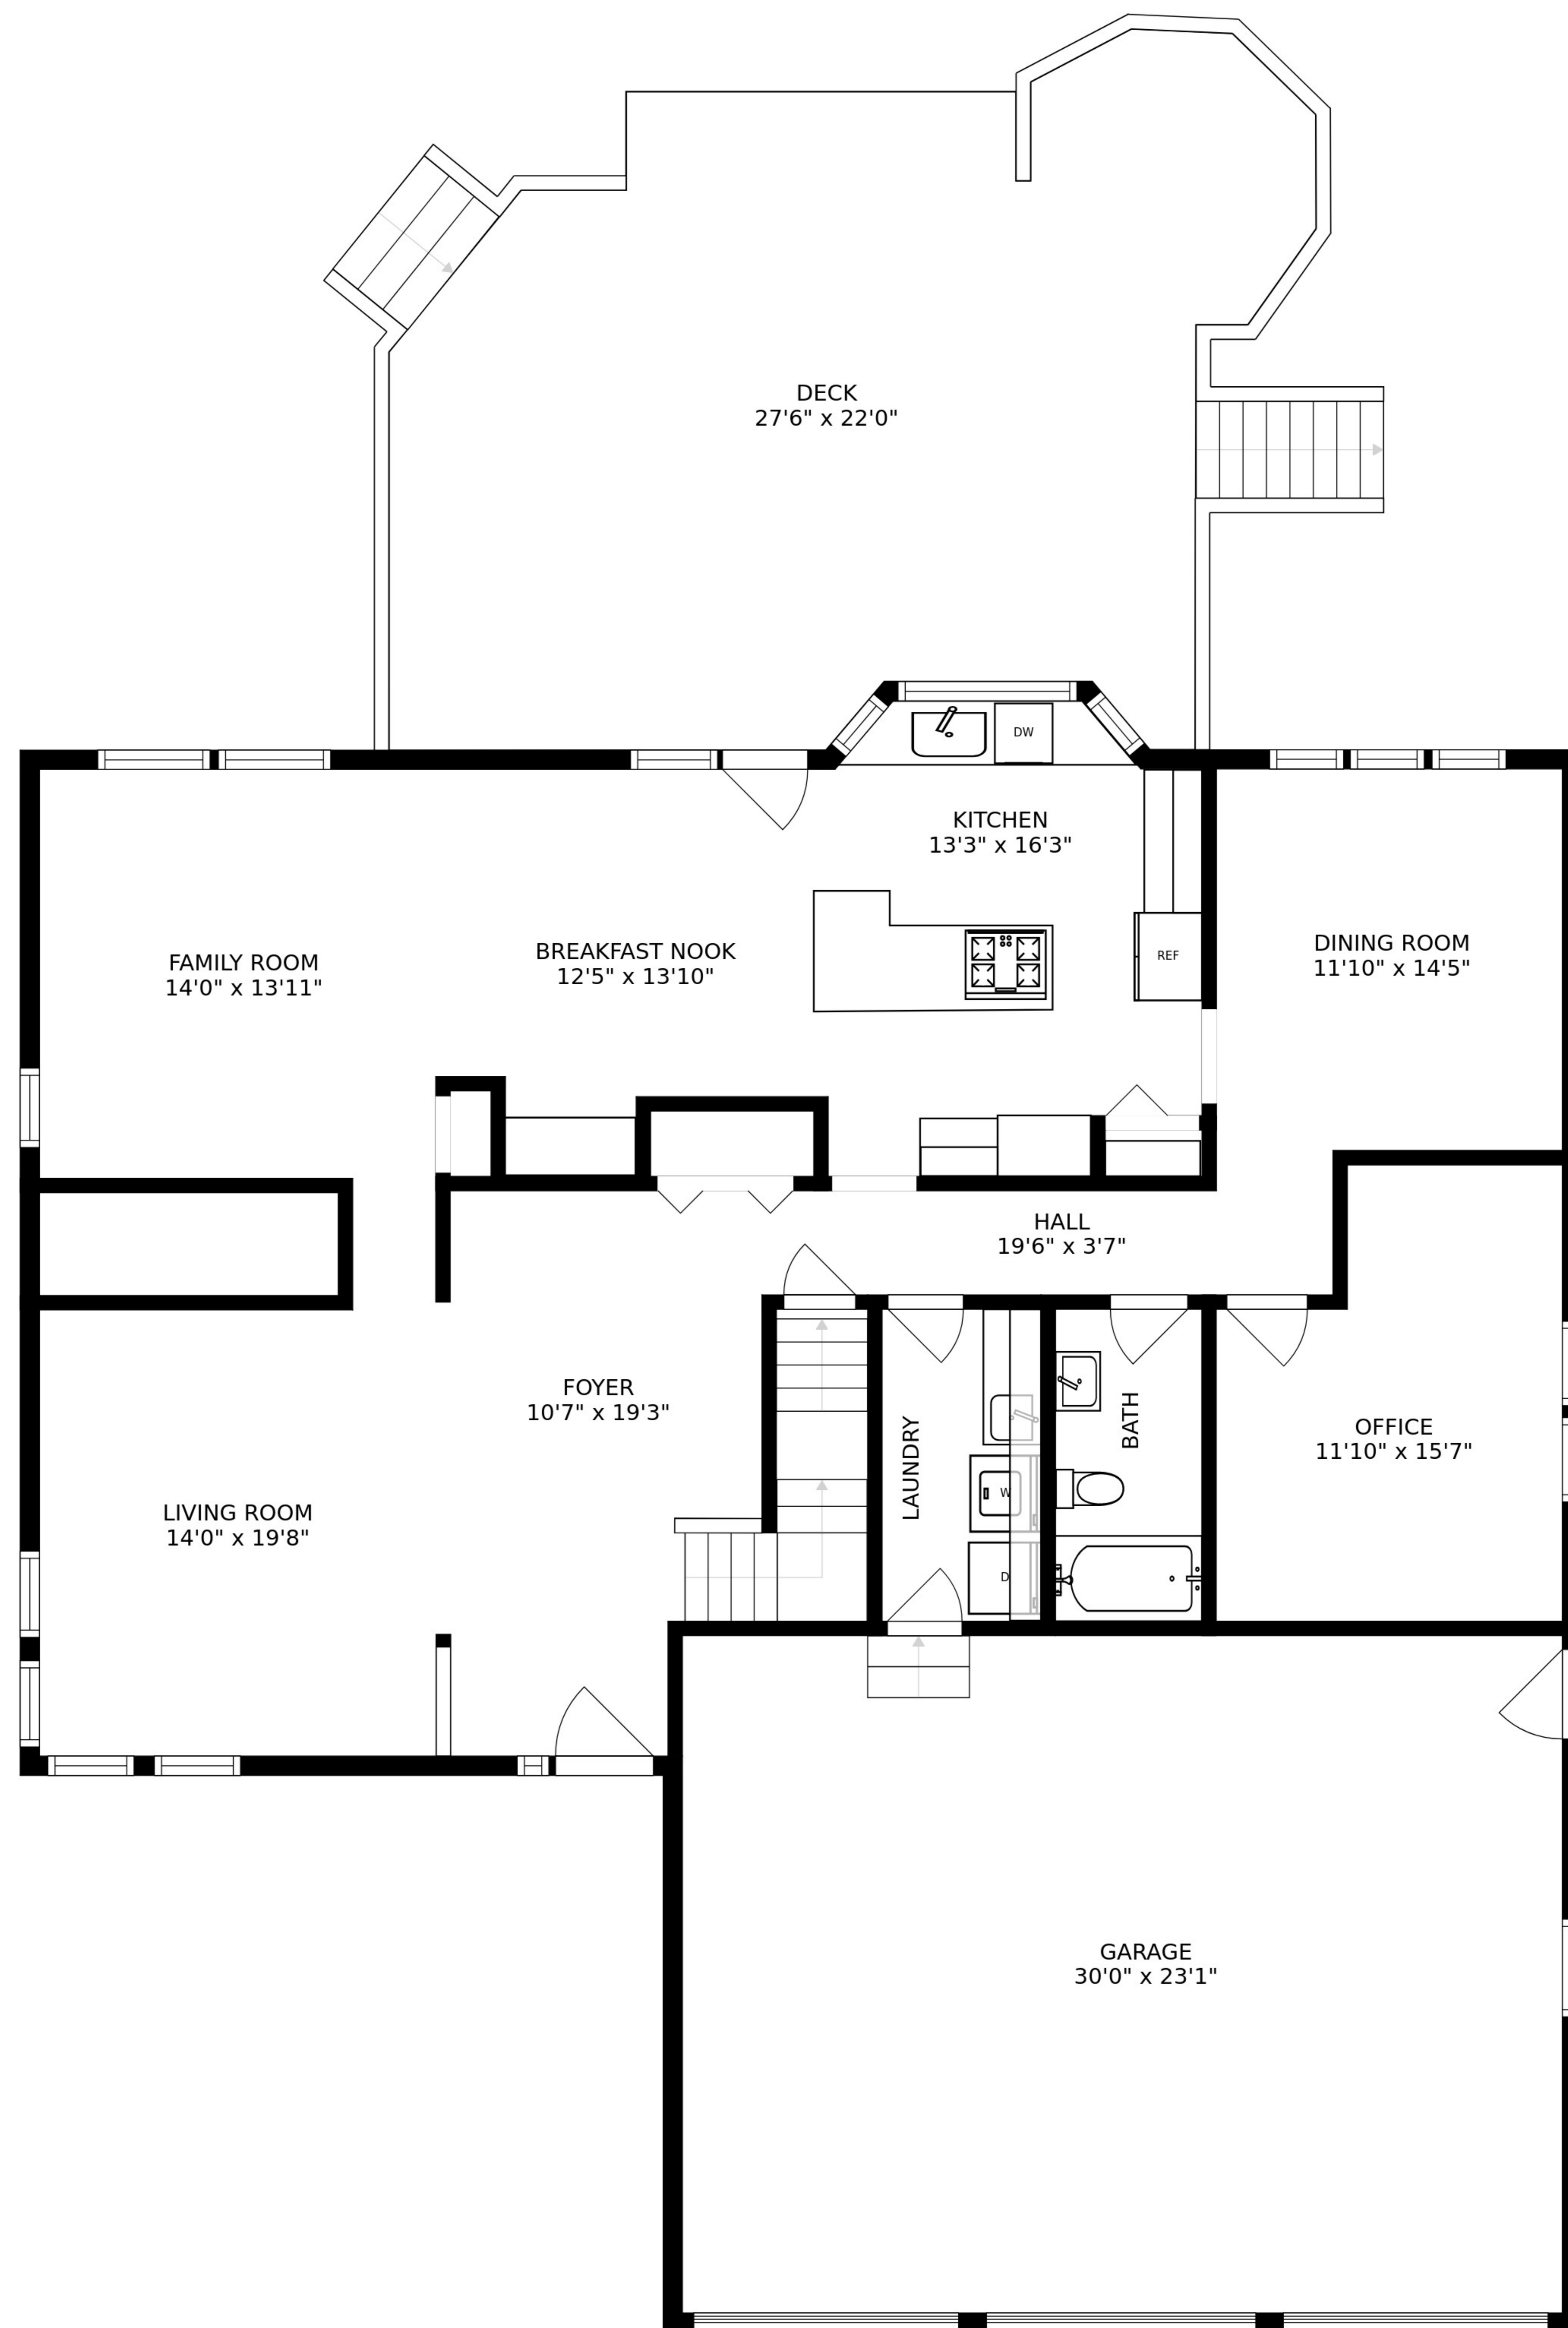

SIZES AND DIMENSIONS ARE APPROXIMATE, ACTUAL MAY VARY.

SIZES AND DIMENSIONS ARE APPROXIMATE, ACTUAL MAY VARY.

SIZES AND DIMENSIONS ARE APPROXIMATE, ACTUAL MAY VARY.

RECREATION ROOM
37'1" x 31'7"

ELECTRICAL ROOM
18'1" x 12'7"

STORAGE
23'3" x 15'8"

REF