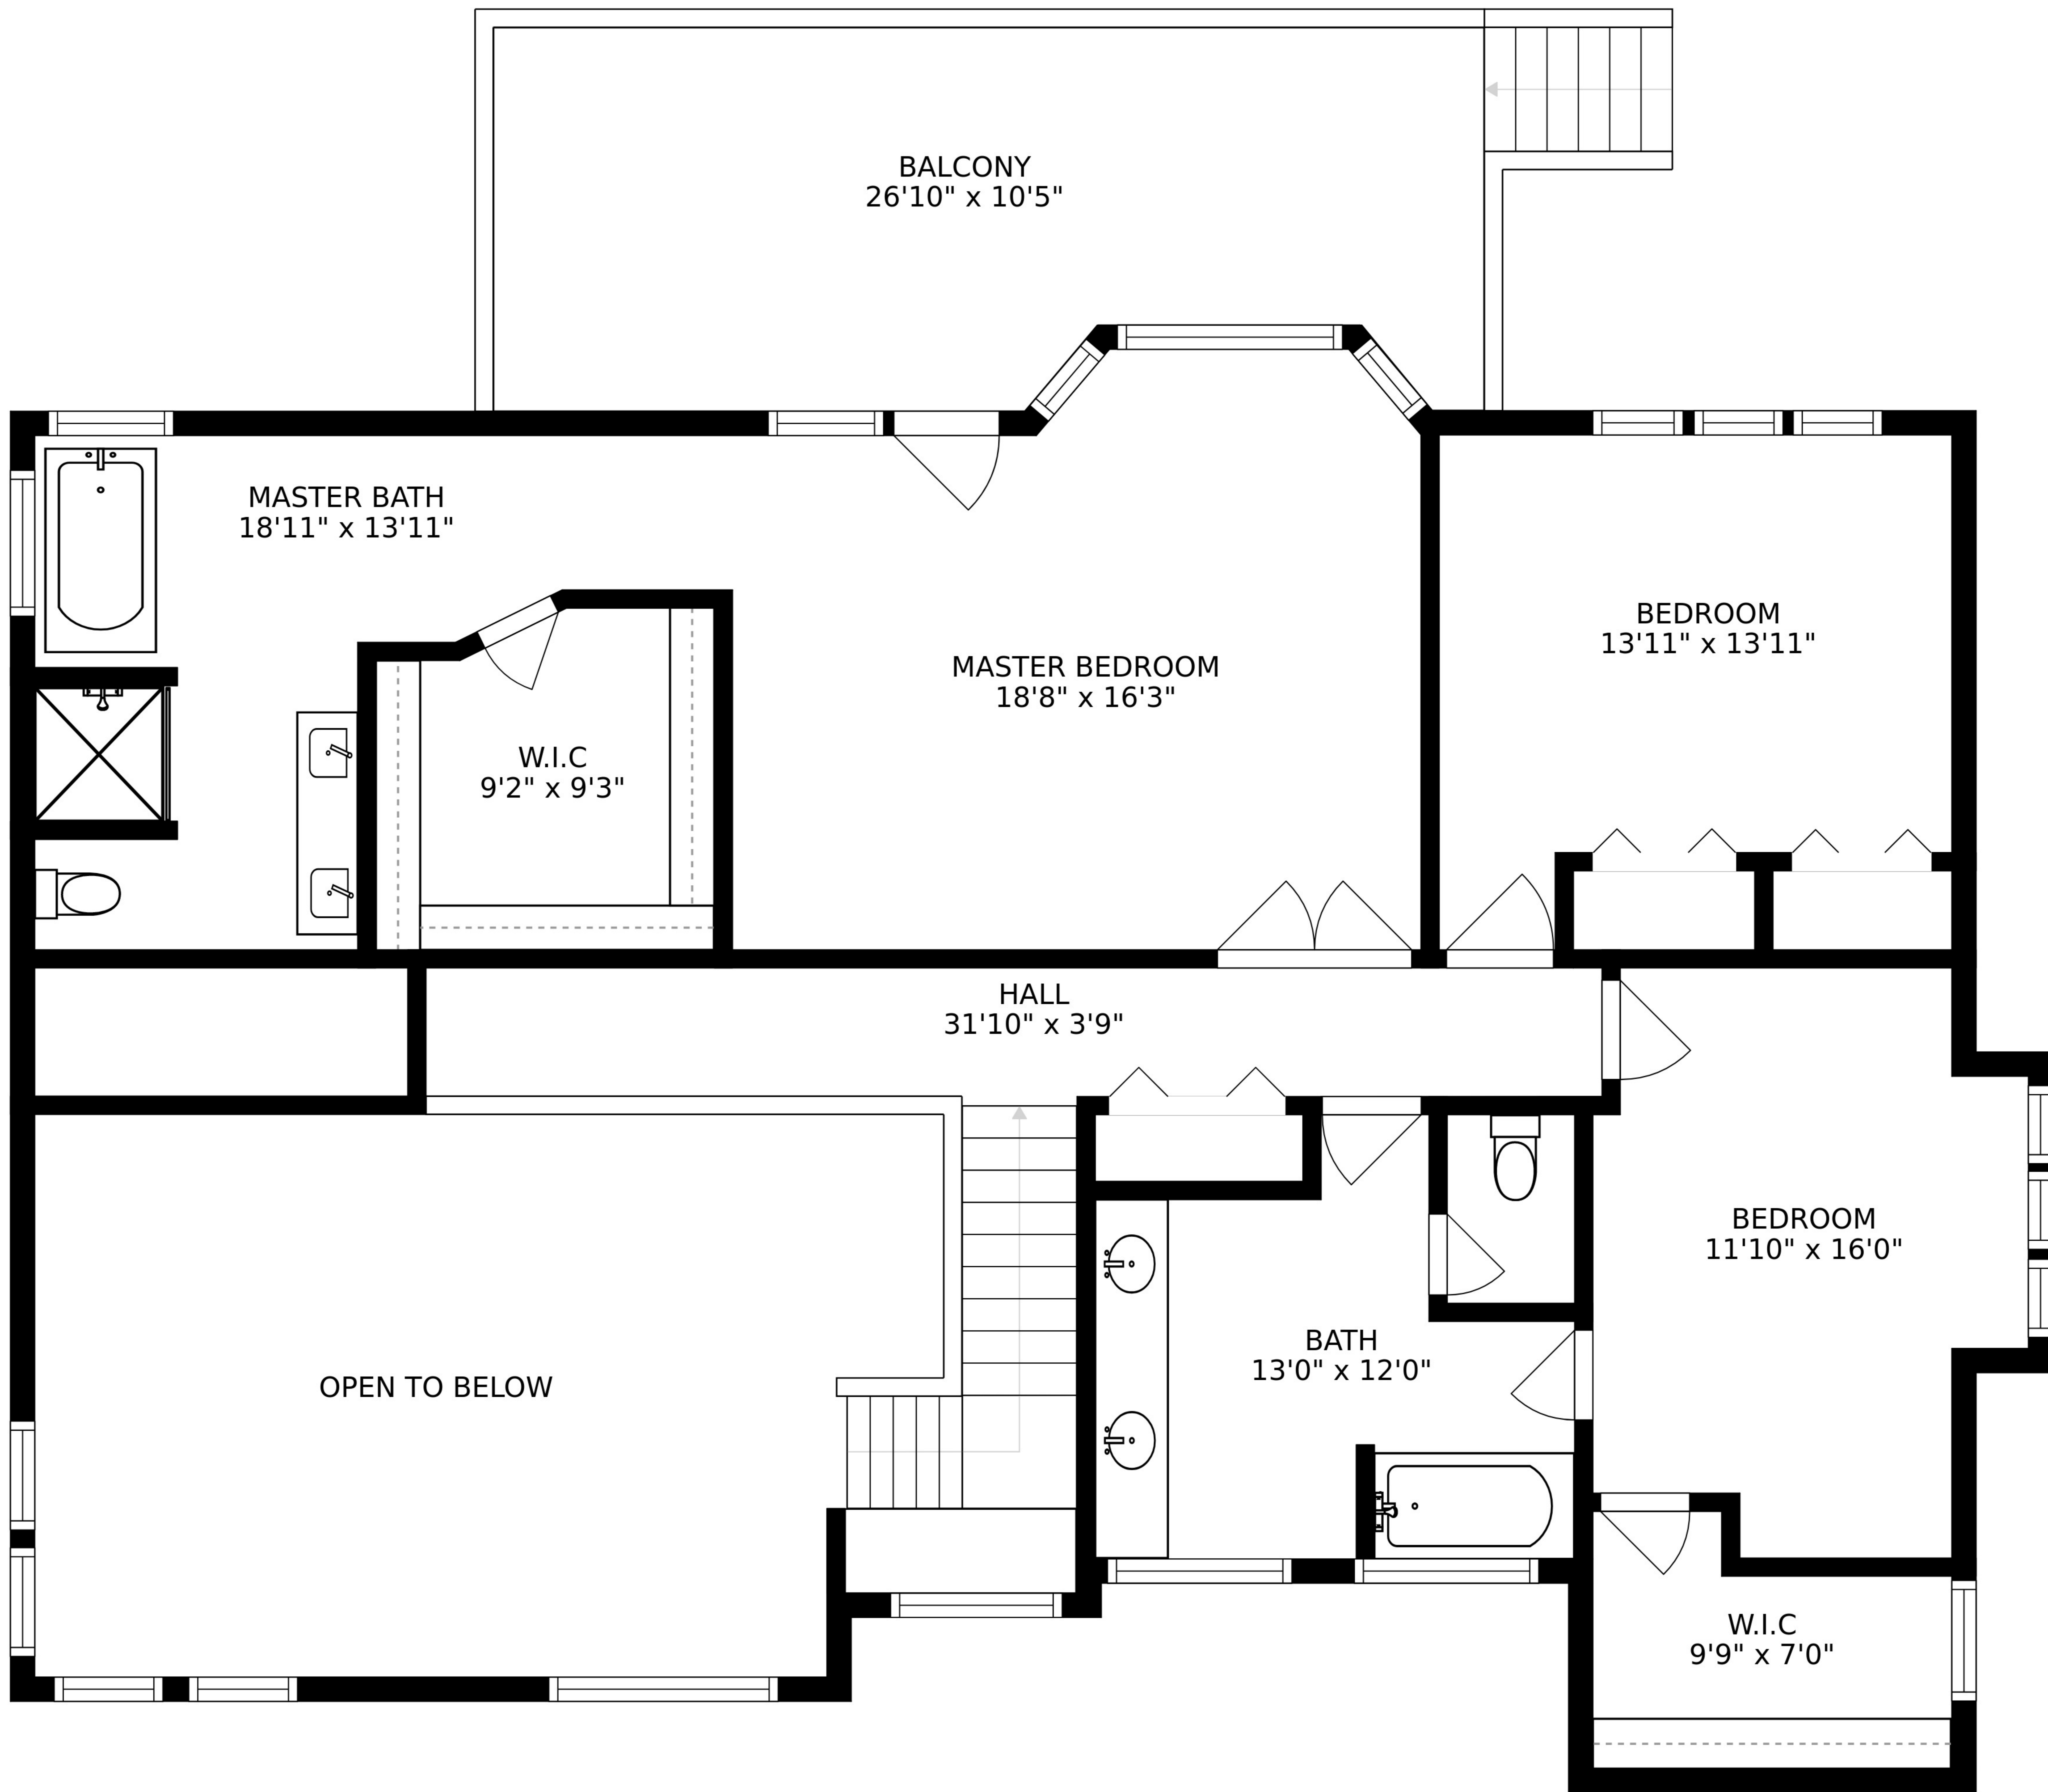

SIZES AND DIMENSIONS ARE APPROXIMATE, ACTUAL MAY VARY.

SIZES AND DIMENSIONS ARE APPROXIMATE, ACTUAL MAY VARY.

SIZES AND DIMENSIONS ARE APPROXIMATE, ACTUAL MAY VARY.

RECREATION ROOM
37'1" x 31'7"

ELECTRICAL ROOM
18'1" x 12'7"

STORAGE
23'3" x 15'8"

REF