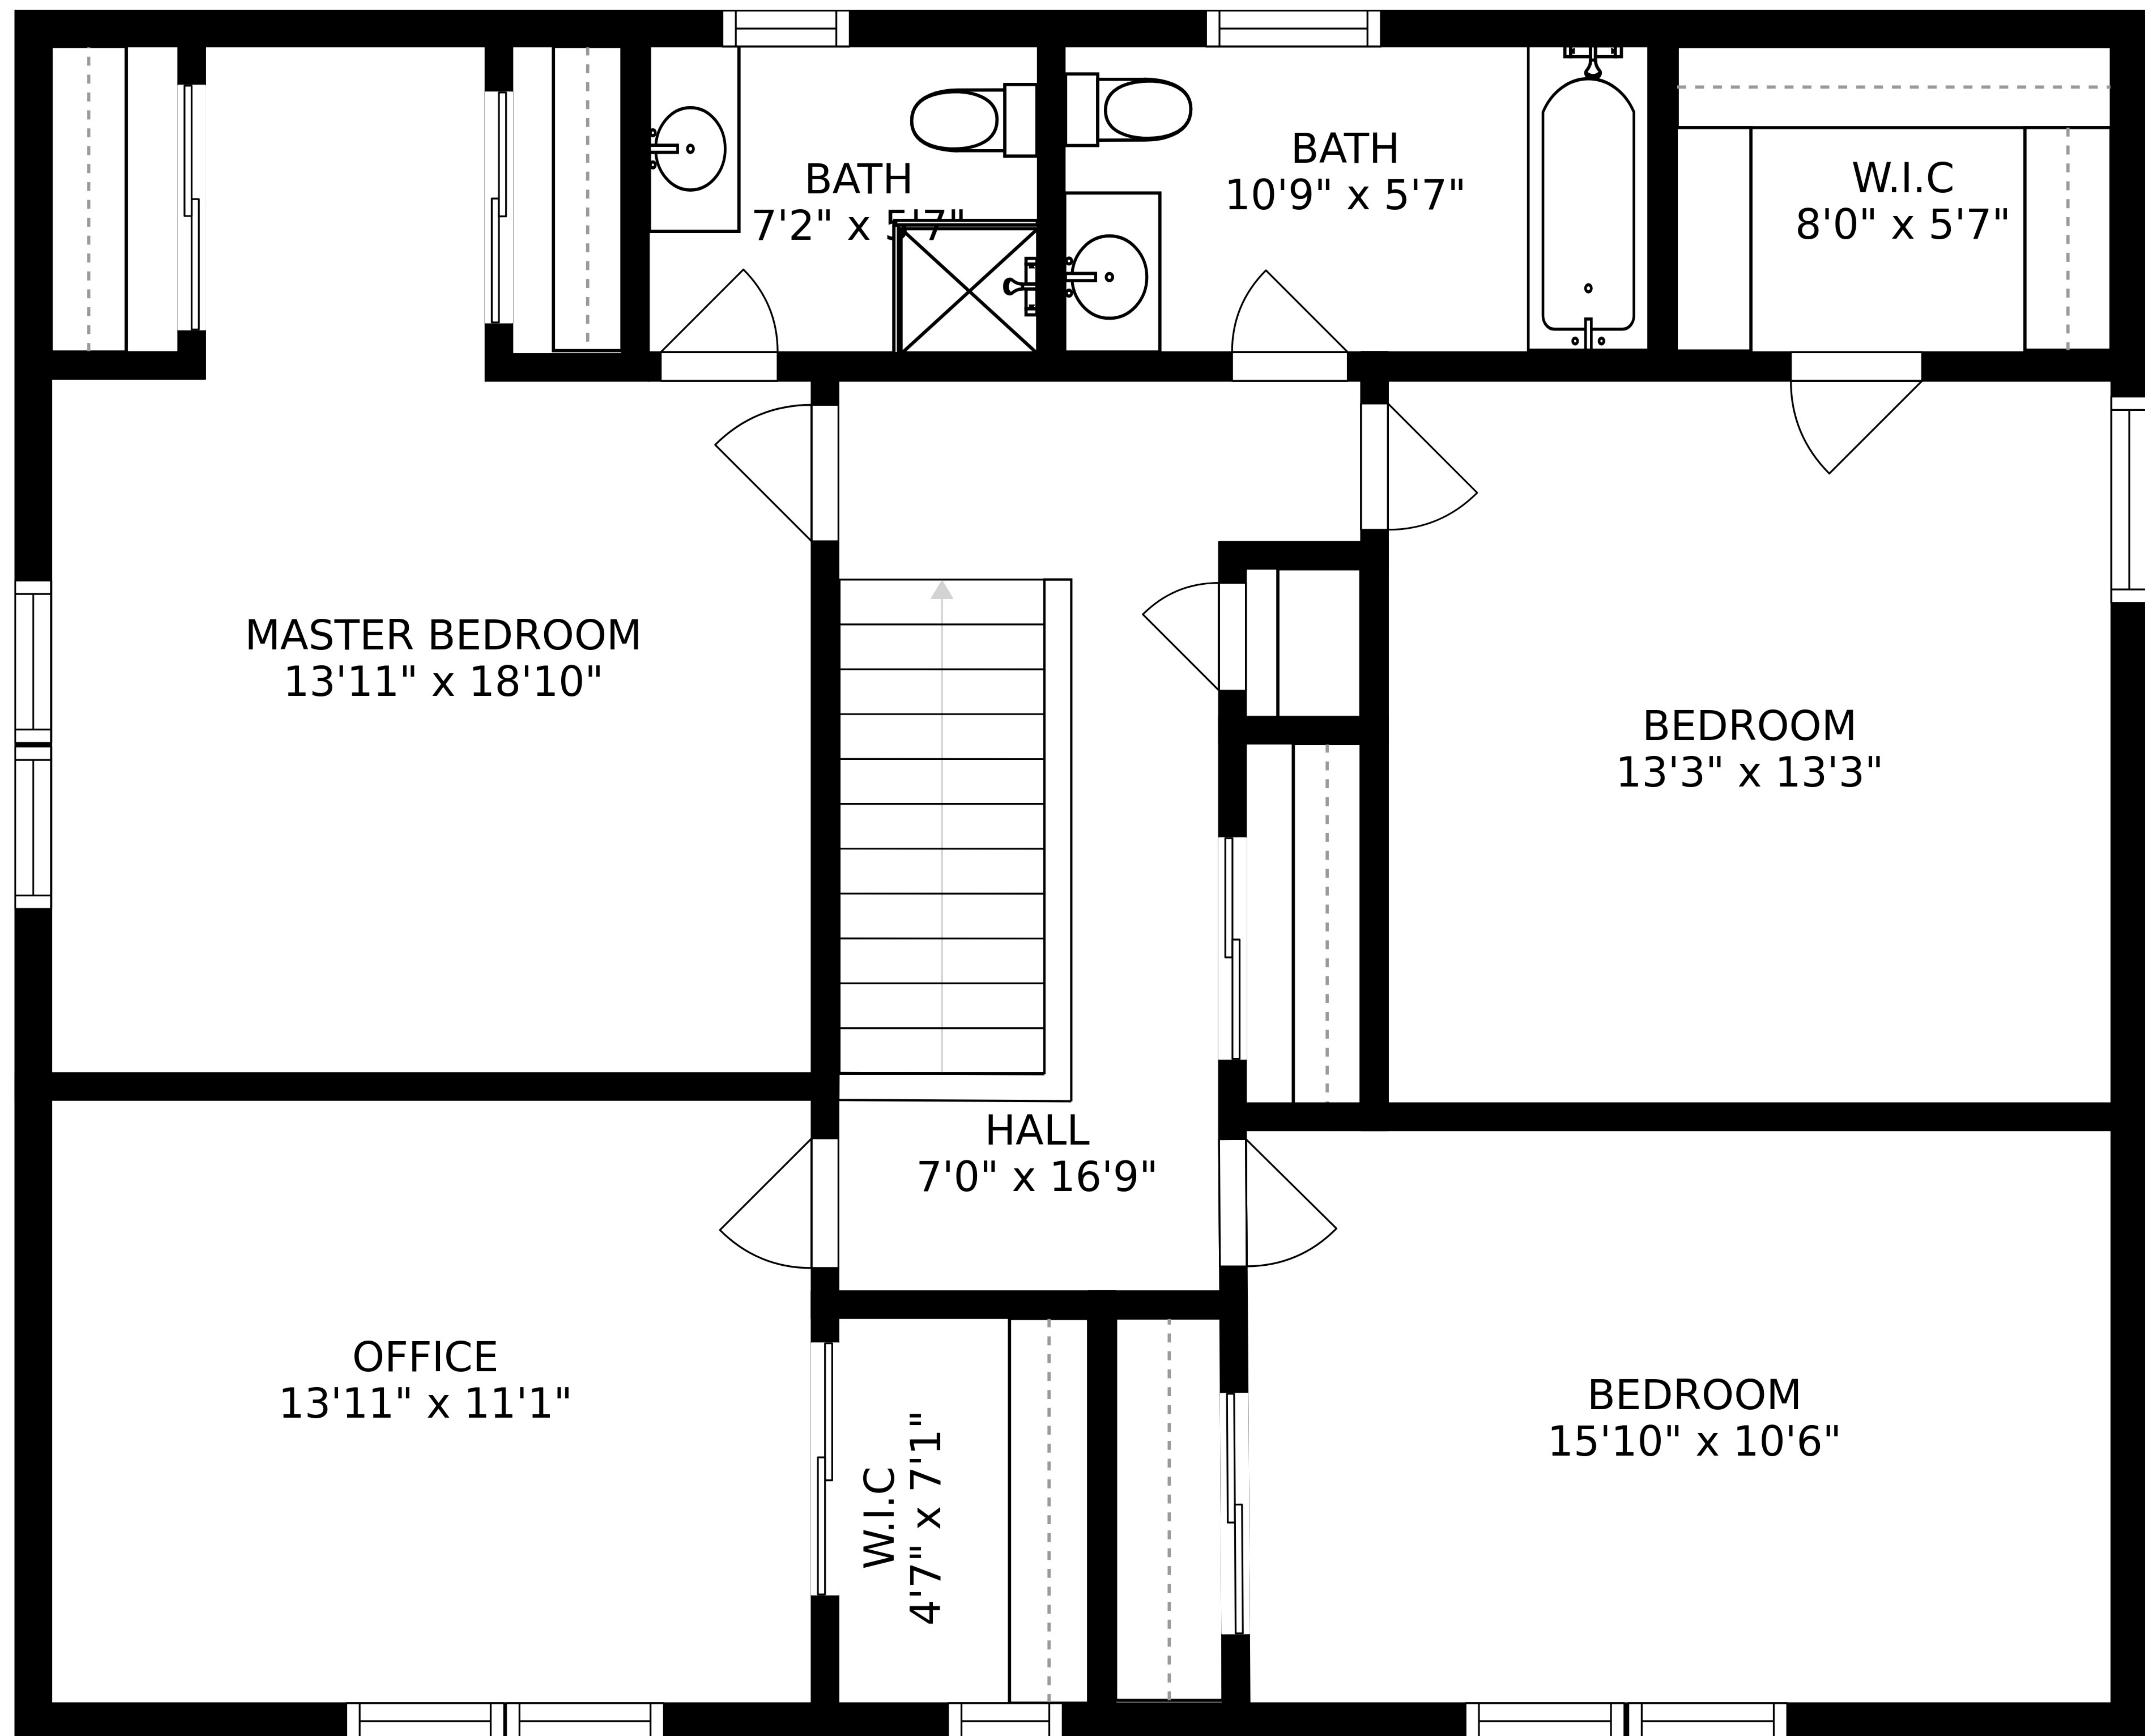

FLOOR 3

FLOOR 1

FLOOR 2

SIZES AND DIMENSIONS ARE APPROXIMATE, ACTUAL MAY VARY.

SIZES AND DIMENSIONS ARE APPROXIMATE, ACTUAL MAY VARY.

SIZES AND DIMENSIONS ARE APPROXIMATE, ACTUAL MAY VARY.

BASEMENT  
34'8" x 26'11"

LAUNDRY  
16'3" x 13'5"

ELECTRICAL ROOM  
3'7" x 13'5"

SIZES AND DIMENSIONS ARE APPROXIMATE, ACTUAL MAY VARY.