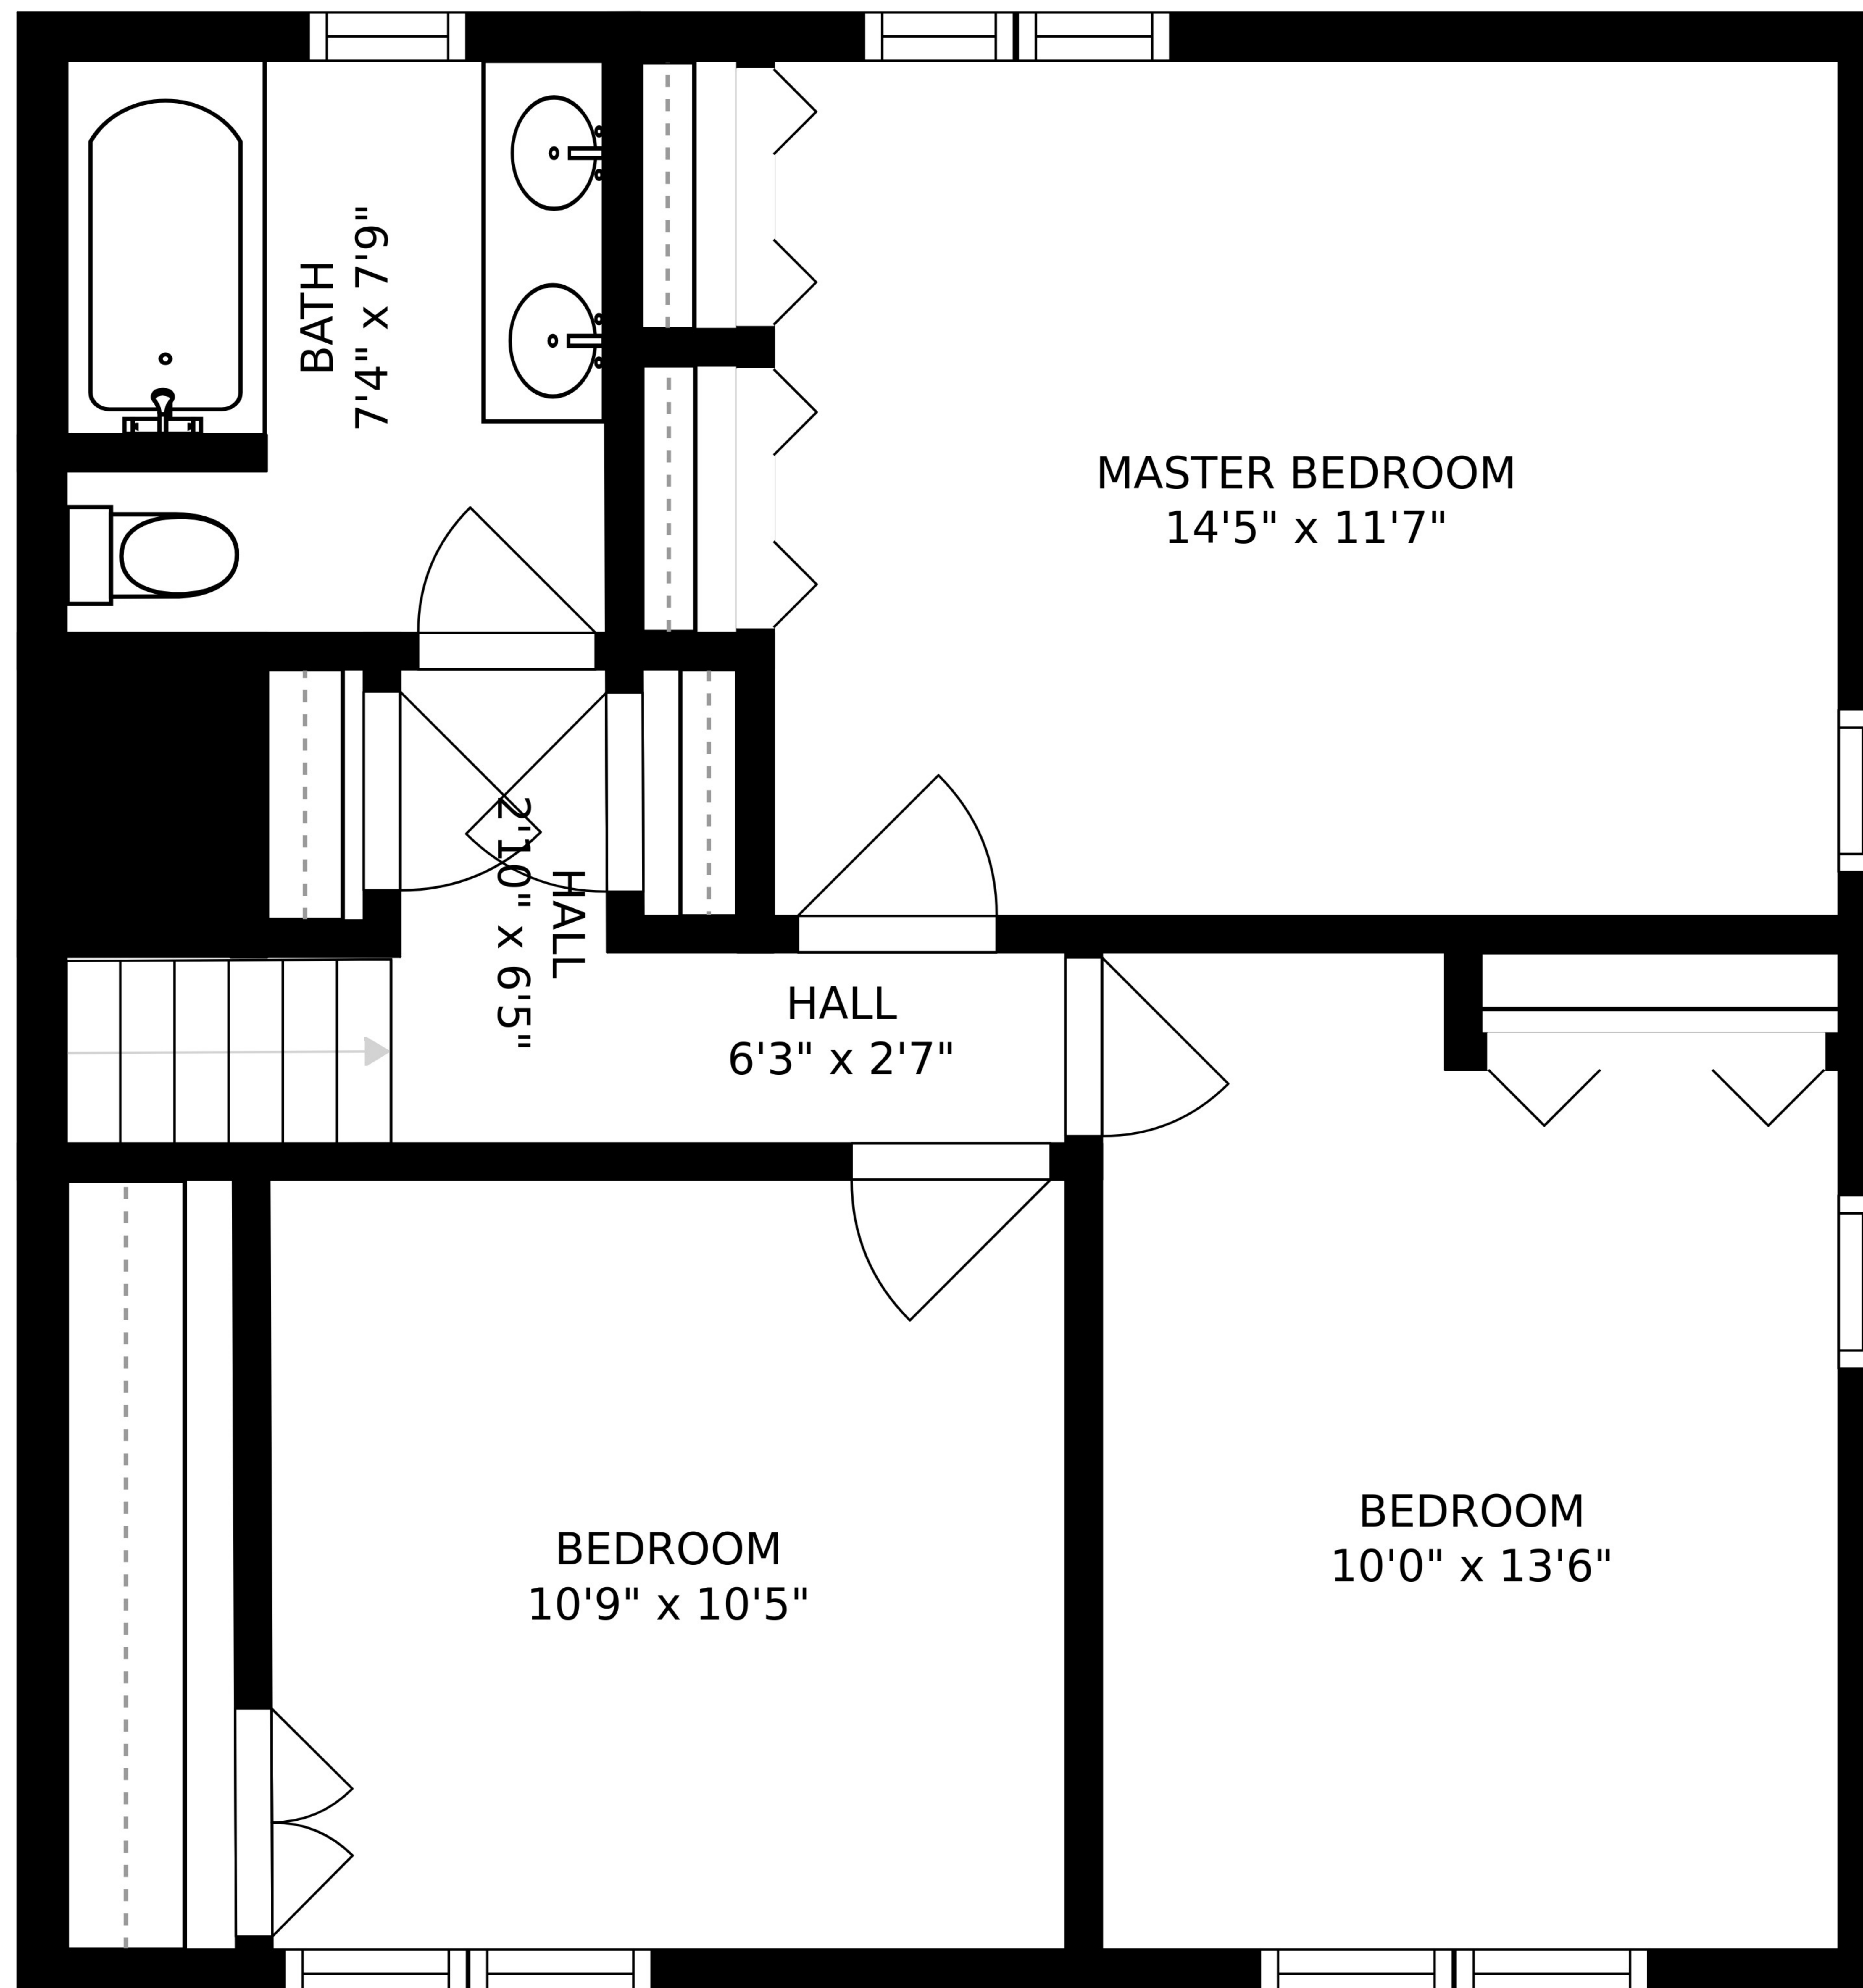

SIZES AND DIMENSIONS ARE APPROXIMATE, ACTUAL MAY VARY.

SIZES AND DIMENSIONS ARE APPROXIMATE, ACTUAL MAY VARY.

SIZES AND DIMENSIONS ARE APPROXIMATE, ACTUAL MAY VARY.

BATH
7'1" x 6'7"

LAUNDRY
5'8" x 6'7"

OFFICE
5'2" x 9'10"

ELECTRICAL ROOM
4'0" x 9'10"

FAMILY ROOM
21'5" x 15'6"

SIZES AND DIMENSIONS ARE APPROXIMATE, ACTUAL MAY VARY.