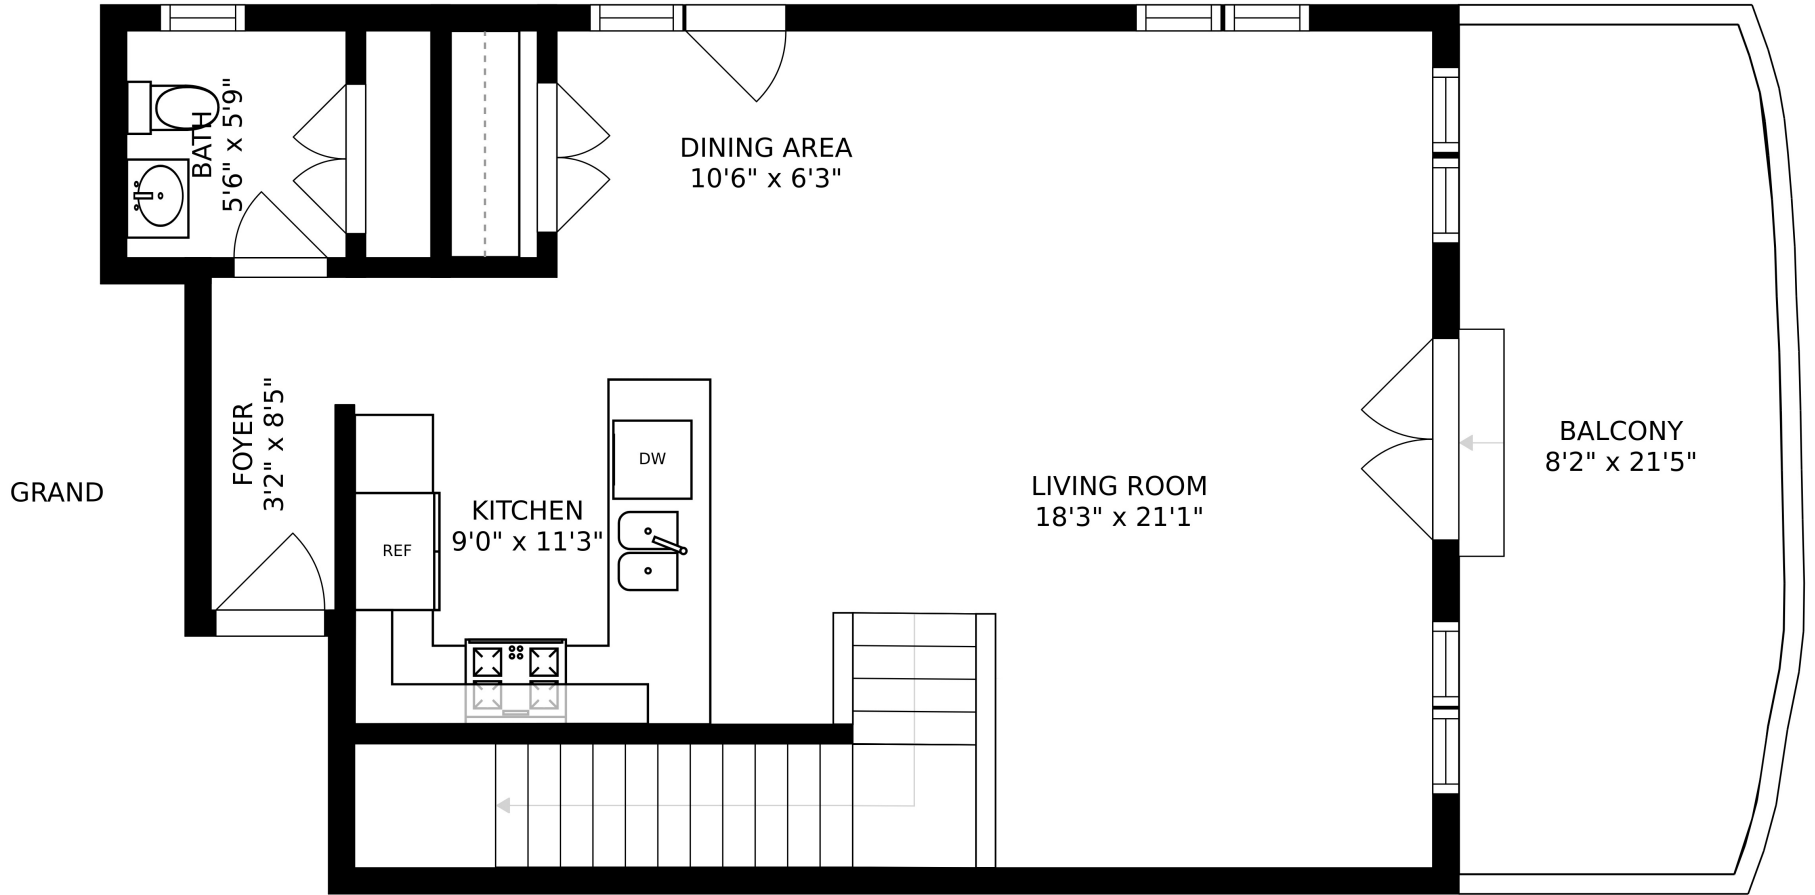

SIZES AND DIMENSIONS ARE APPROXIMATE, ACTUAL MAY VARY.

OAKLEY

UNIT 2

GRAND

PRIVATE ROOF-TOP DECK
40'7" x 21'6"

SIZES AND DIMENSIONS ARE APPROXIMATE, ACTUAL MAY VARY.

OAKLEY

UNIT 2

GRAND

SIZES AND DIMENSIONS ARE APPROXIMATE, ACTUAL MAY VARY.

OAKLEY

UNIT 2

SIZES AND DIMENSIONS ARE APPROXIMATE, ACTUAL MAY VARY.