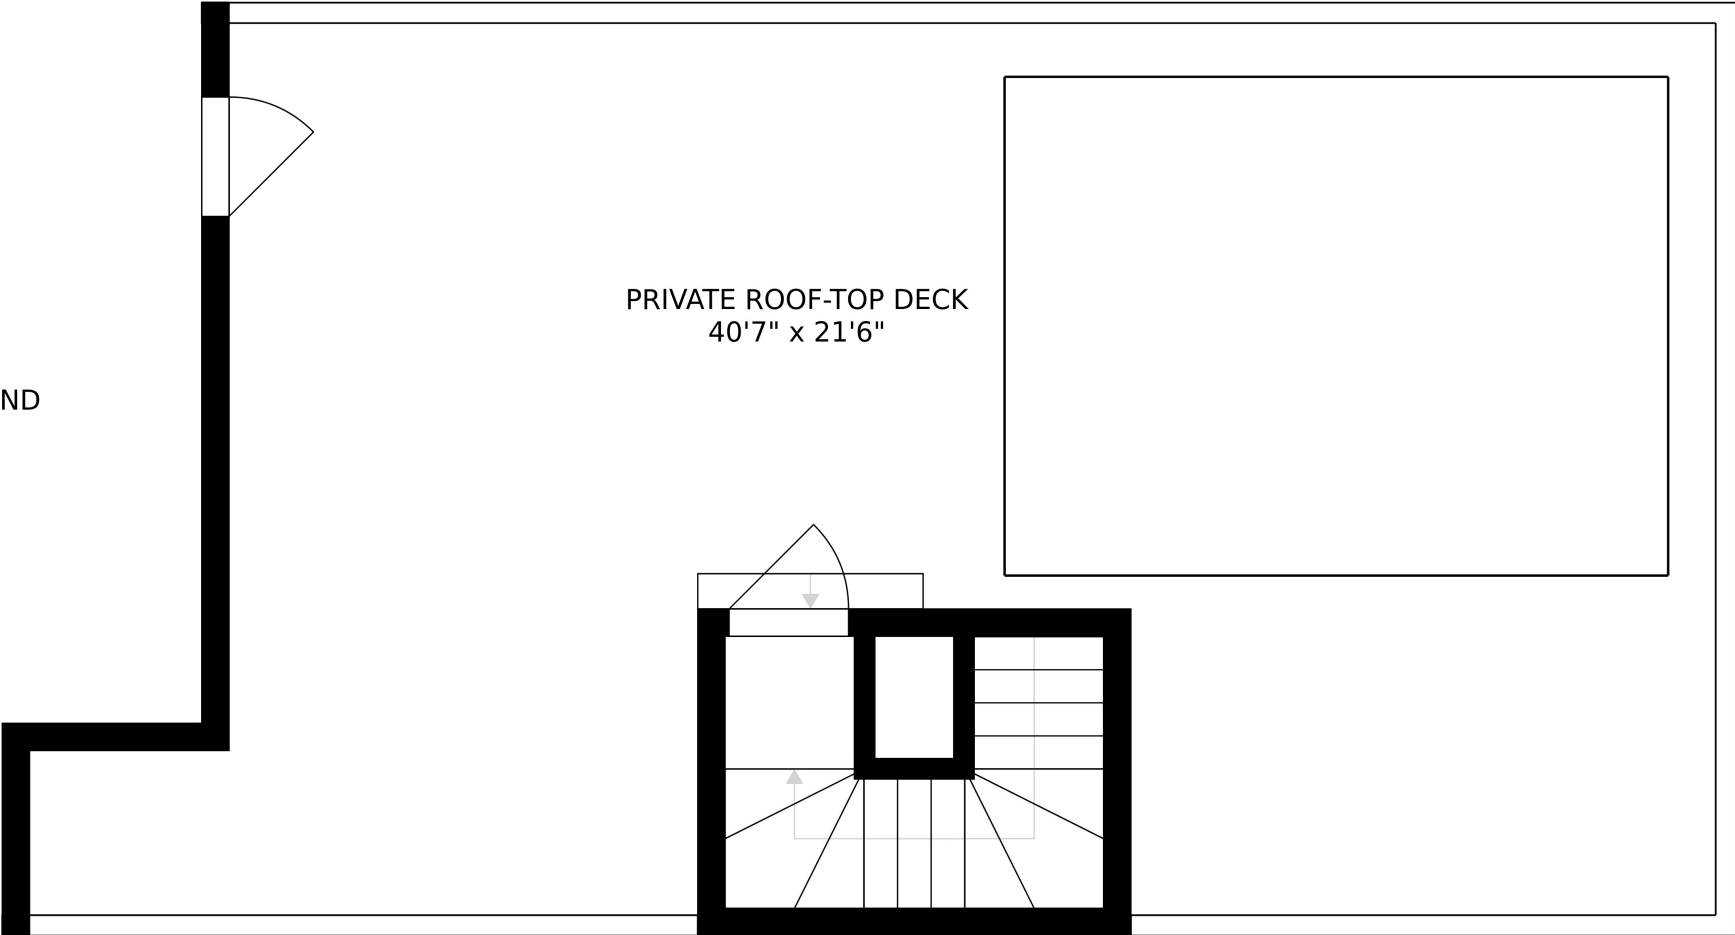

SIZES AND DIMENSIONS ARE APPROXIMATE, ACTUAL MAY VARY.

OAKLEY

UNIT 2

GRAND

PRIVATE ROOF-TOP DECK
40'7" x 21'6"

SIZES AND DIMENSIONS ARE APPROXIMATE, ACTUAL MAY VARY.

OAKLEY

UNIT 2

GRAND

SIZES AND DIMENSIONS ARE APPROXIMATE, ACTUAL MAY VARY.

OAKLEY

UNIT 2

SIZES AND DIMENSIONS ARE APPROXIMATE, ACTUAL MAY VARY.