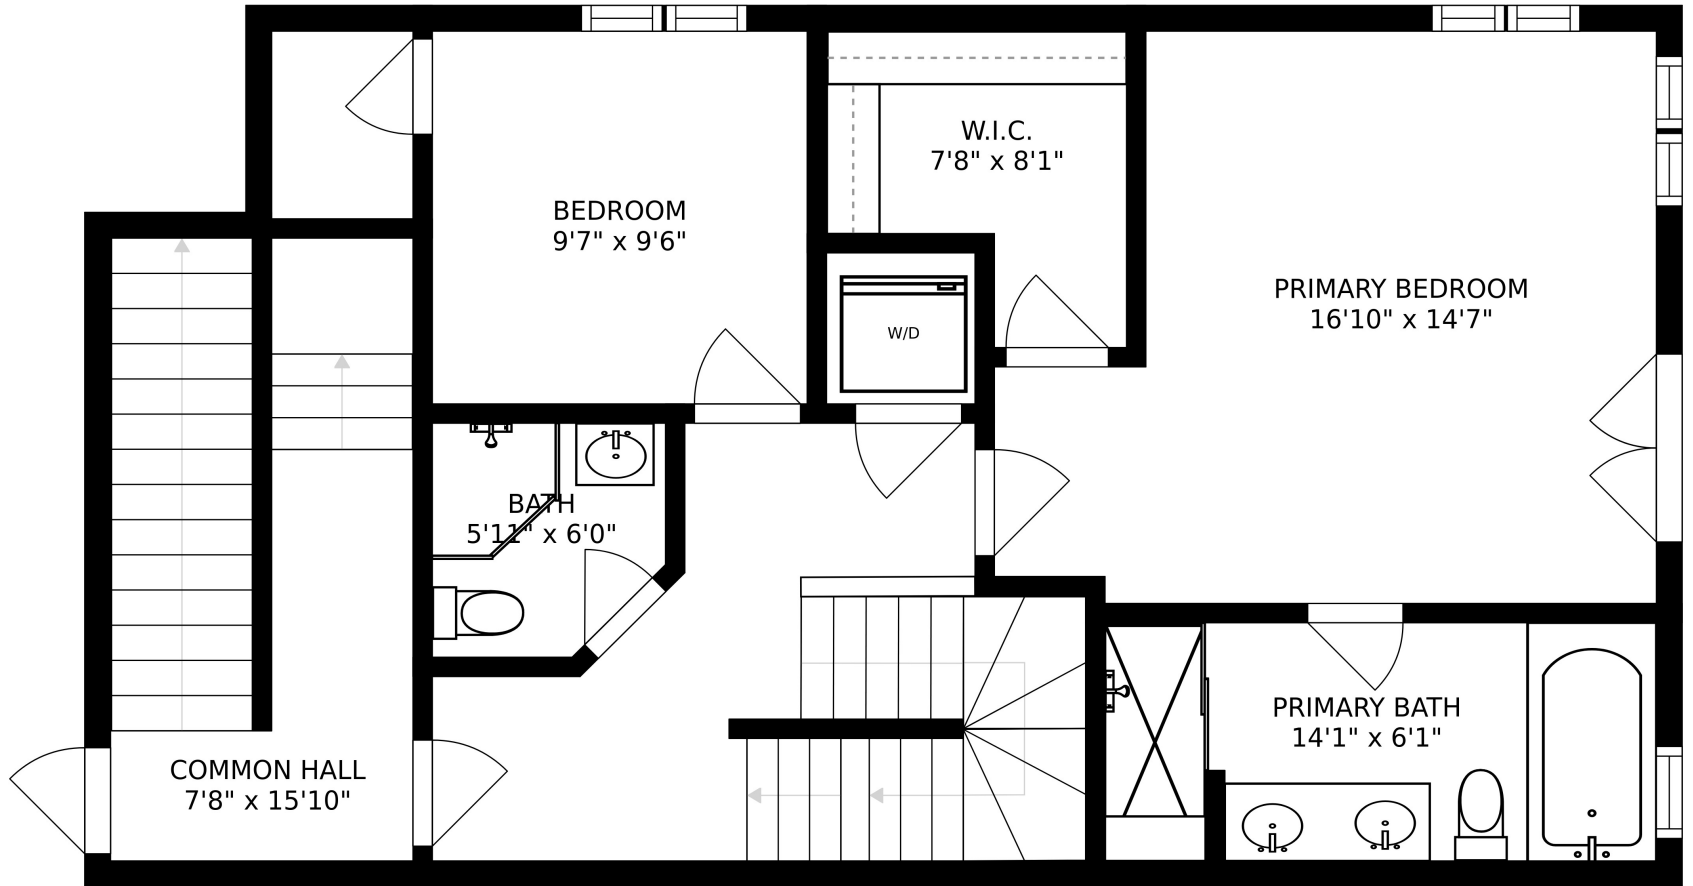

SIZES AND DIMENSIONS ARE APPROXIMATE, ACTUAL MAY VARY.

OAKLEY

UNIT 2

GRAND

PRIVATE ROOF-TOP DECK
40'7" x 21'6"

SIZES AND DIMENSIONS ARE APPROXIMATE, ACTUAL MAY VARY.

OAKLEY

UNIT 2

GRAND

SIZES AND DIMENSIONS ARE APPROXIMATE, ACTUAL MAY VARY.

OAKLEY

UNIT 2

SIZES AND DIMENSIONS ARE APPROXIMATE, ACTUAL MAY VARY.