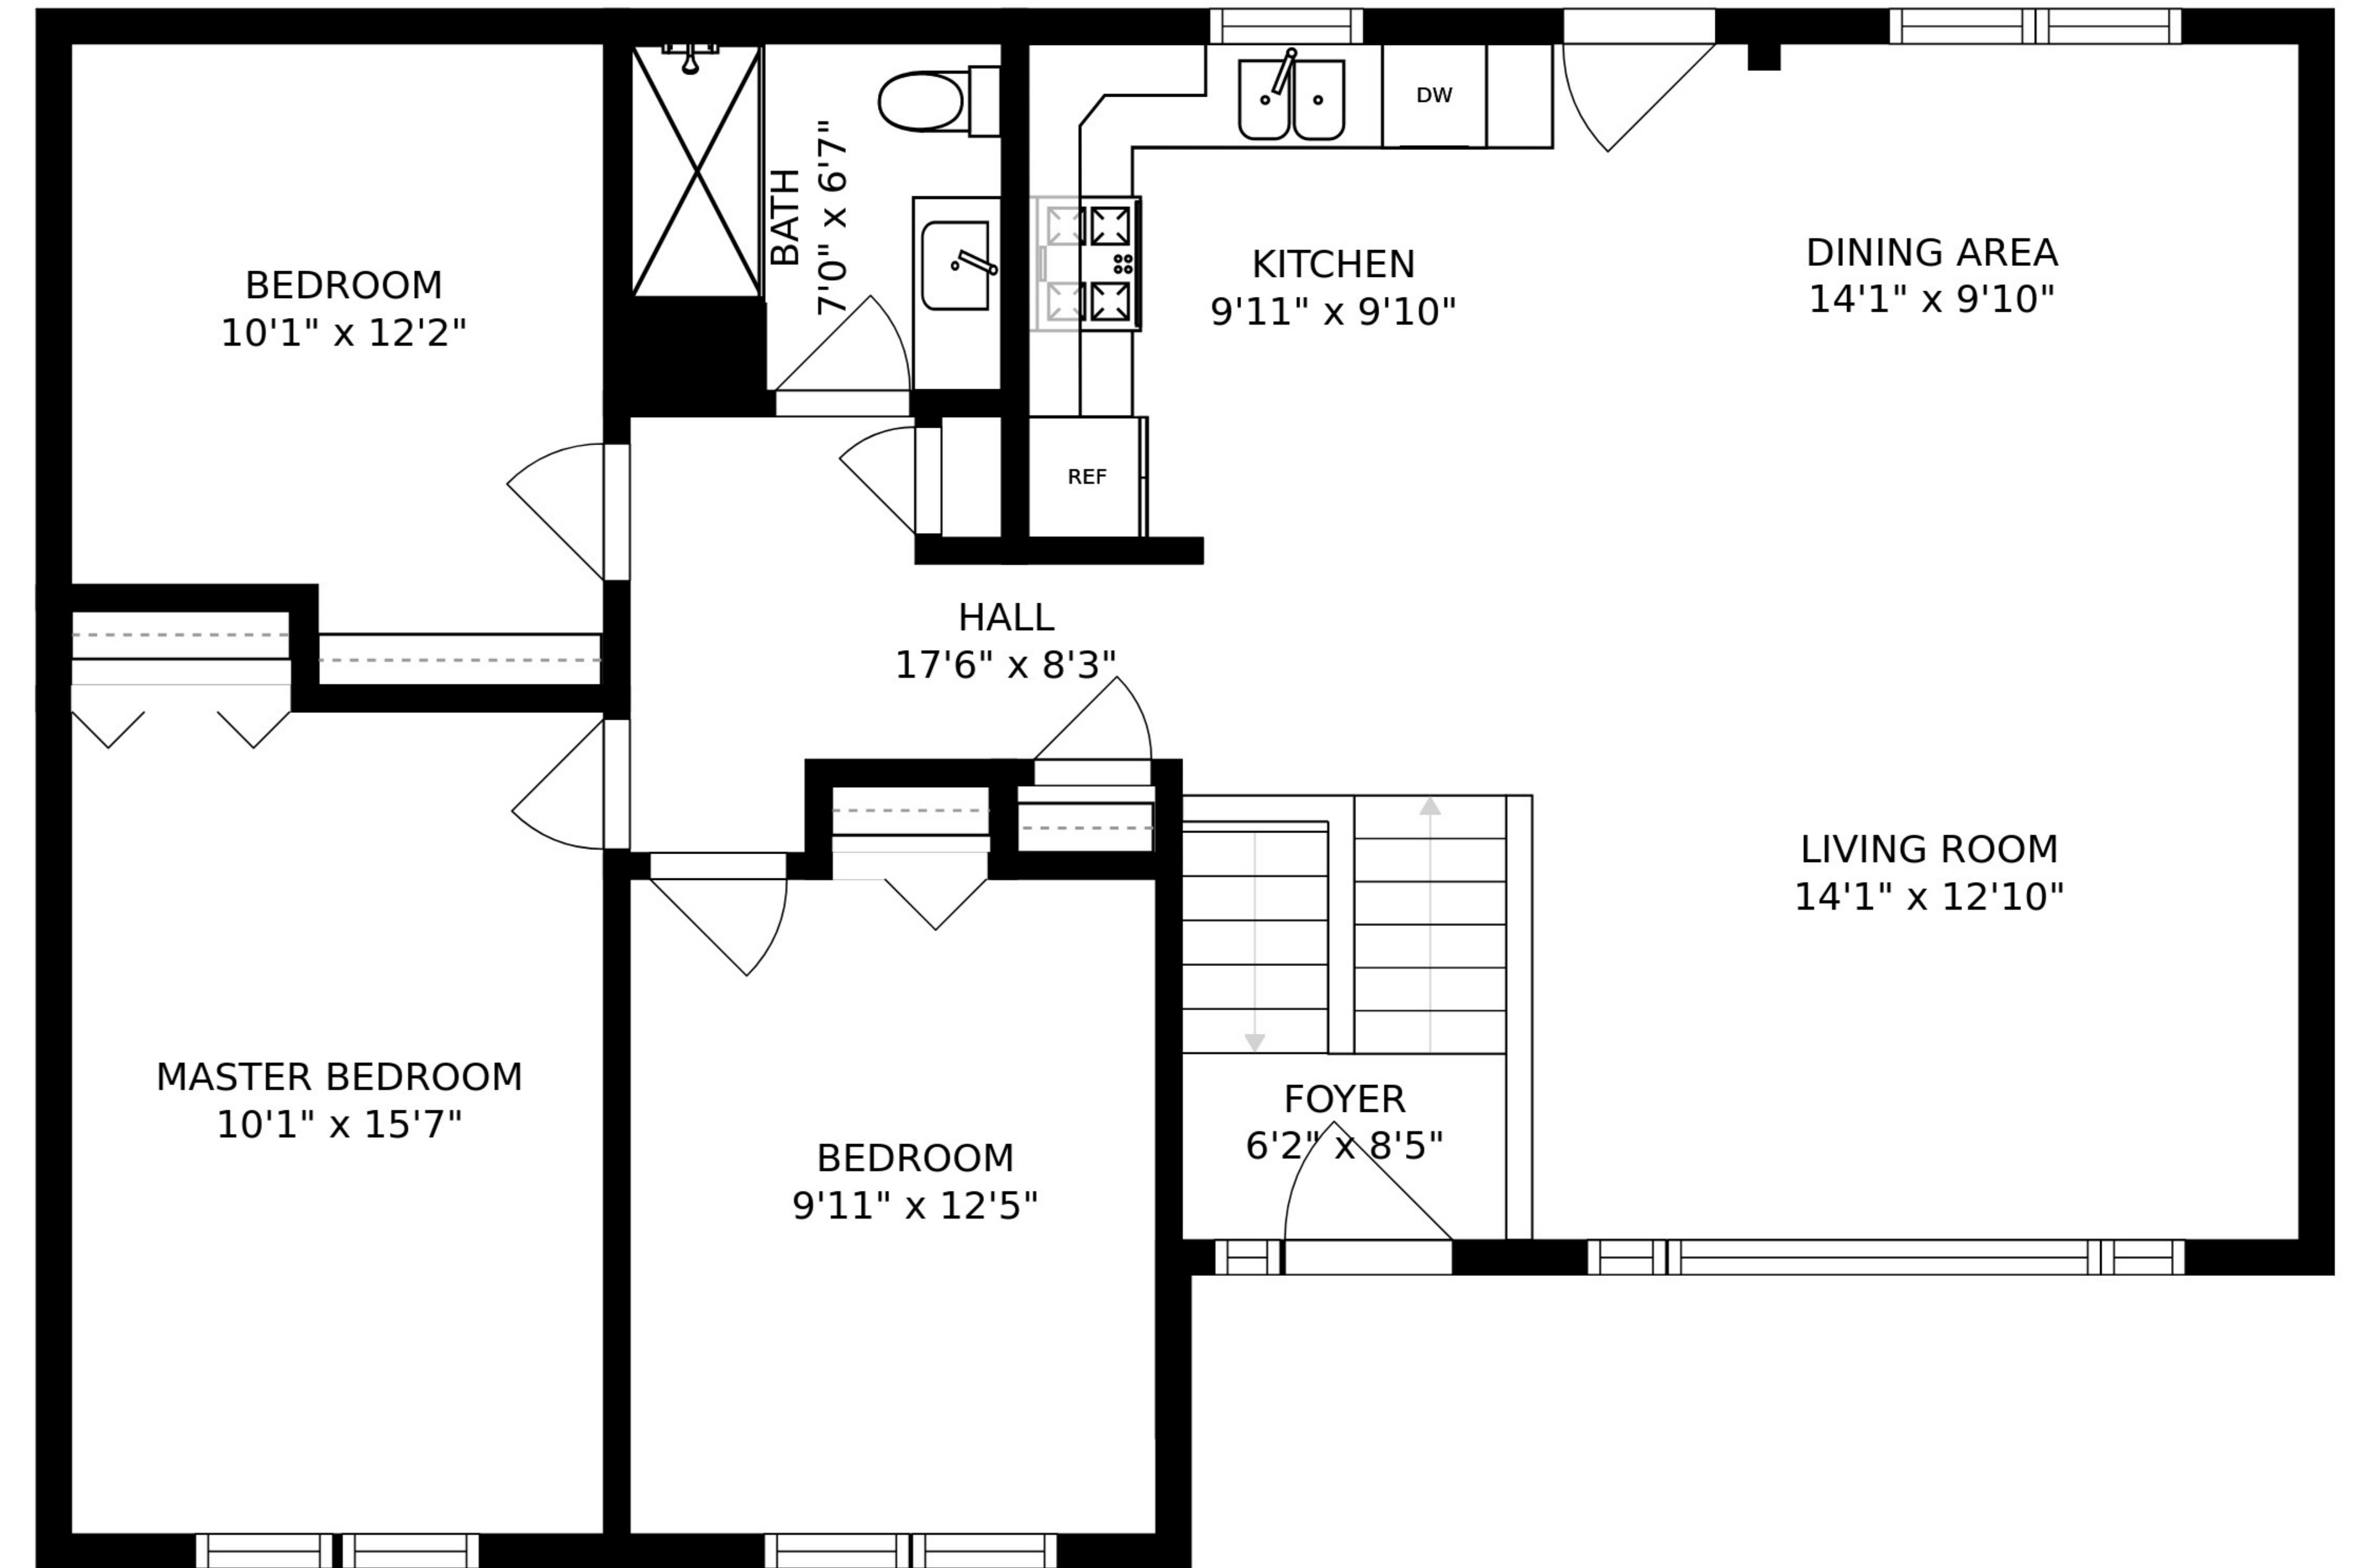

FLOOR 1

FLOOR 2

SIZES AND DIMENSIONS ARE APPROXIMATE, ACTUAL MAY VARY.

LAUNDRY
18'8" x 6'3"

BATH
8'1" x 6'4"

GARAGE
20'4" x 18'4"

FAMILY ROOM
21'2" x 22'8"