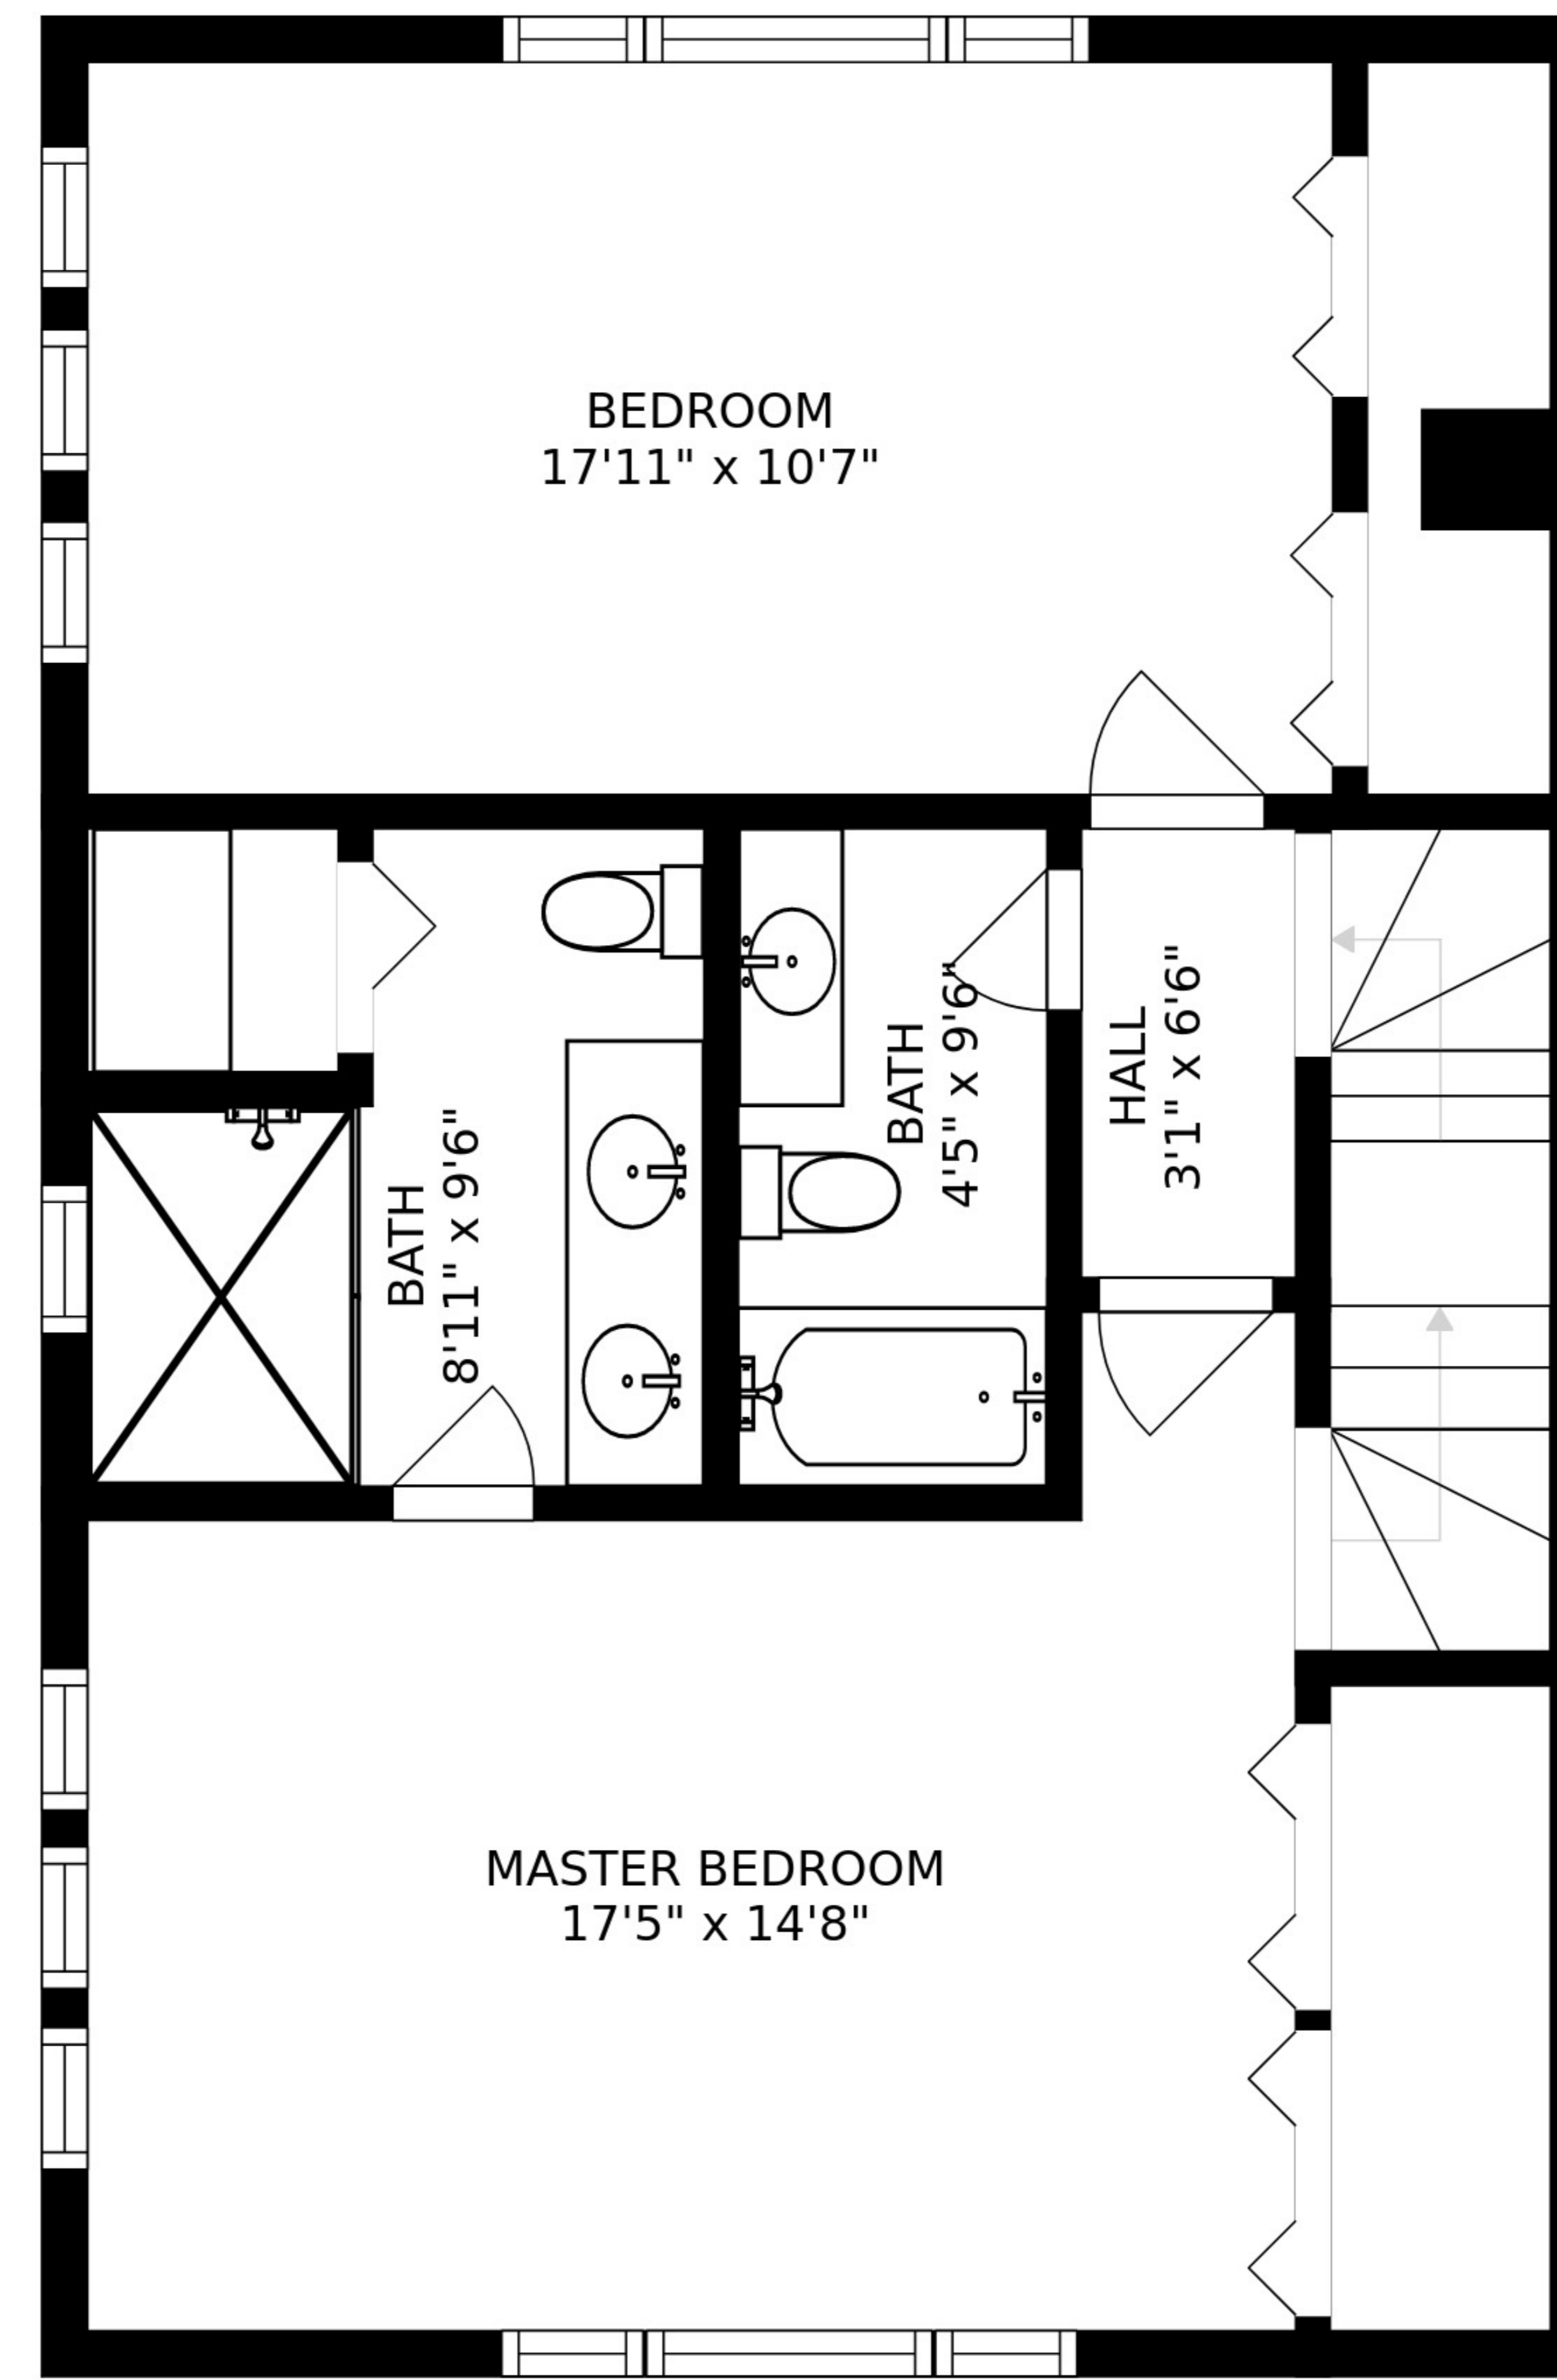

FLOOR 1

FLOOR 2

FLOOR 3

FLOOR 4

ROOF-TOP DECK
20'0" x 31'10"

SIZES AND DIMENSIONS ARE APPROXIMATE, ACTUAL MAY VARY.

SIZES AND DIMENSIONS ARE APPROXIMATE, ACTUAL MAY VARY.

SIZES AND DIMENSIONS ARE APPROXIMATE, ACTUAL MAY VARY.

SIZES AND DIMENSIONS ARE APPROXIMATE, ACTUAL MAY VARY.