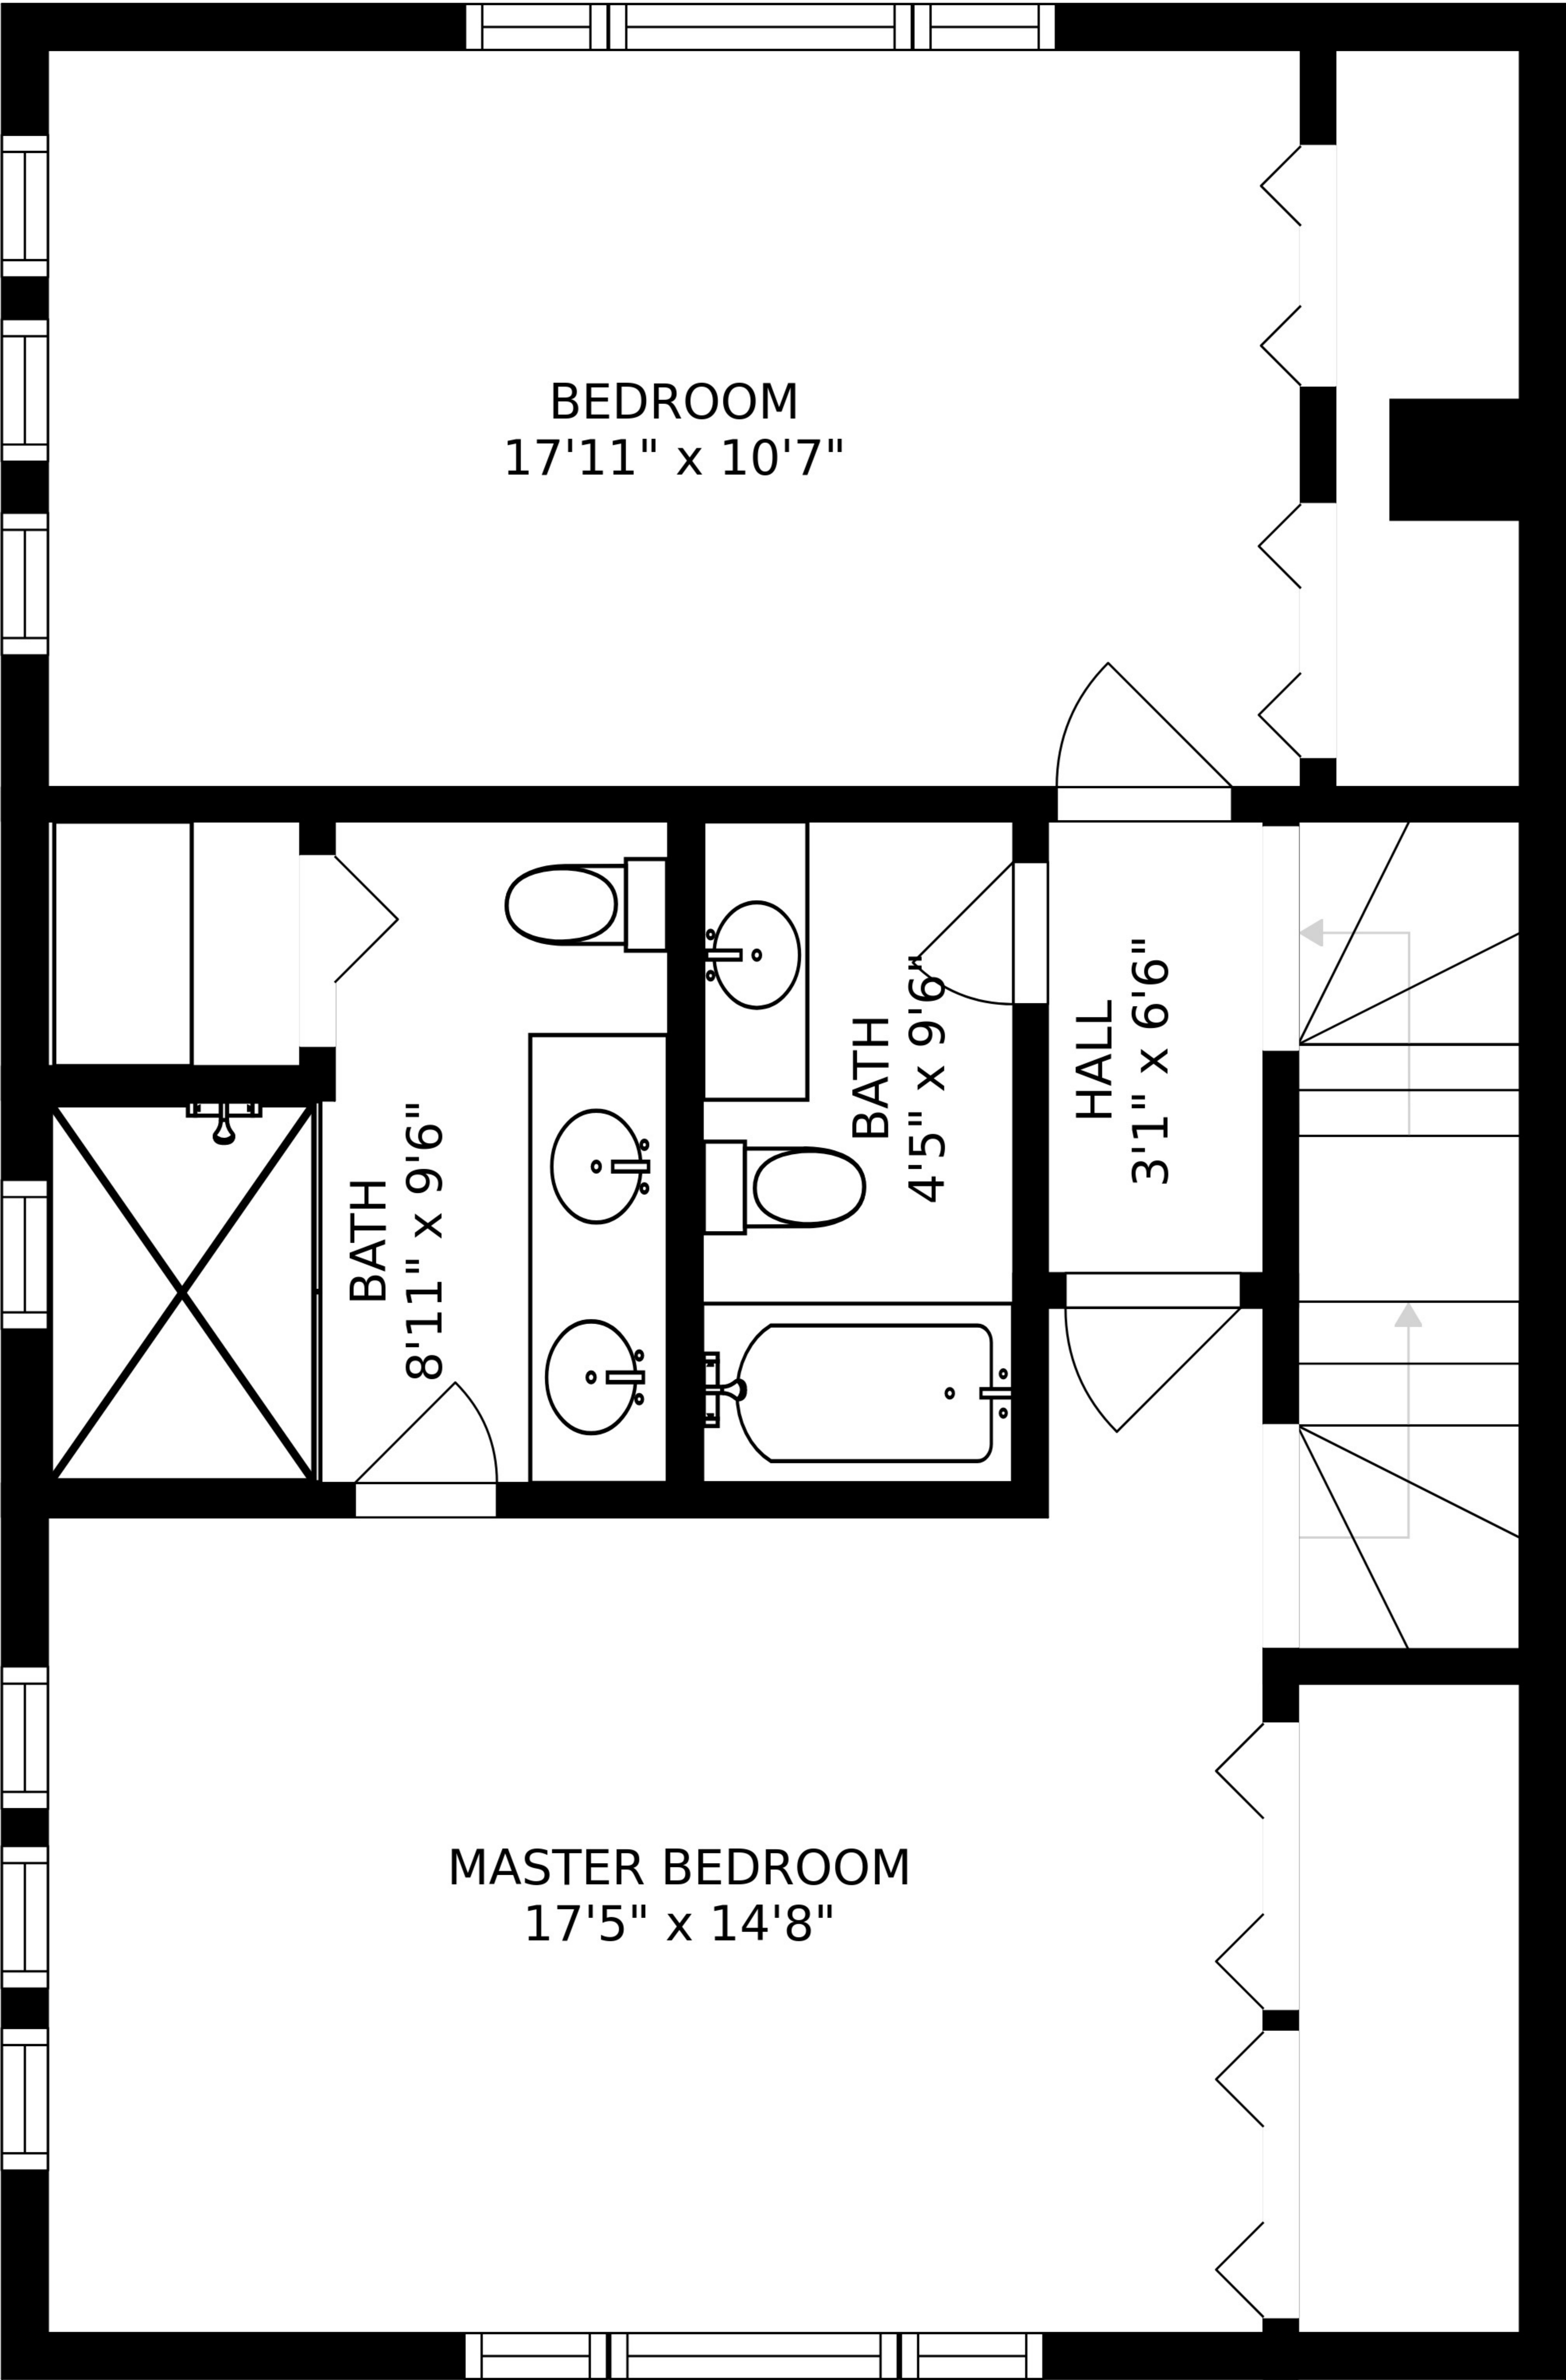

FLOOR 1

FLOOR 2

FLOOR 3

FLOOR 4

ROOF-TOP DECK
20'0" x 31'10"

SIZES AND DIMENSIONS ARE APPROXIMATE, ACTUAL MAY VARY.

SIZES AND DIMENSIONS ARE APPROXIMATE, ACTUAL MAY VARY.

SIZES AND DIMENSIONS ARE APPROXIMATE, ACTUAL MAY VARY.

SIZES AND DIMENSIONS ARE APPROXIMATE, ACTUAL MAY VARY.