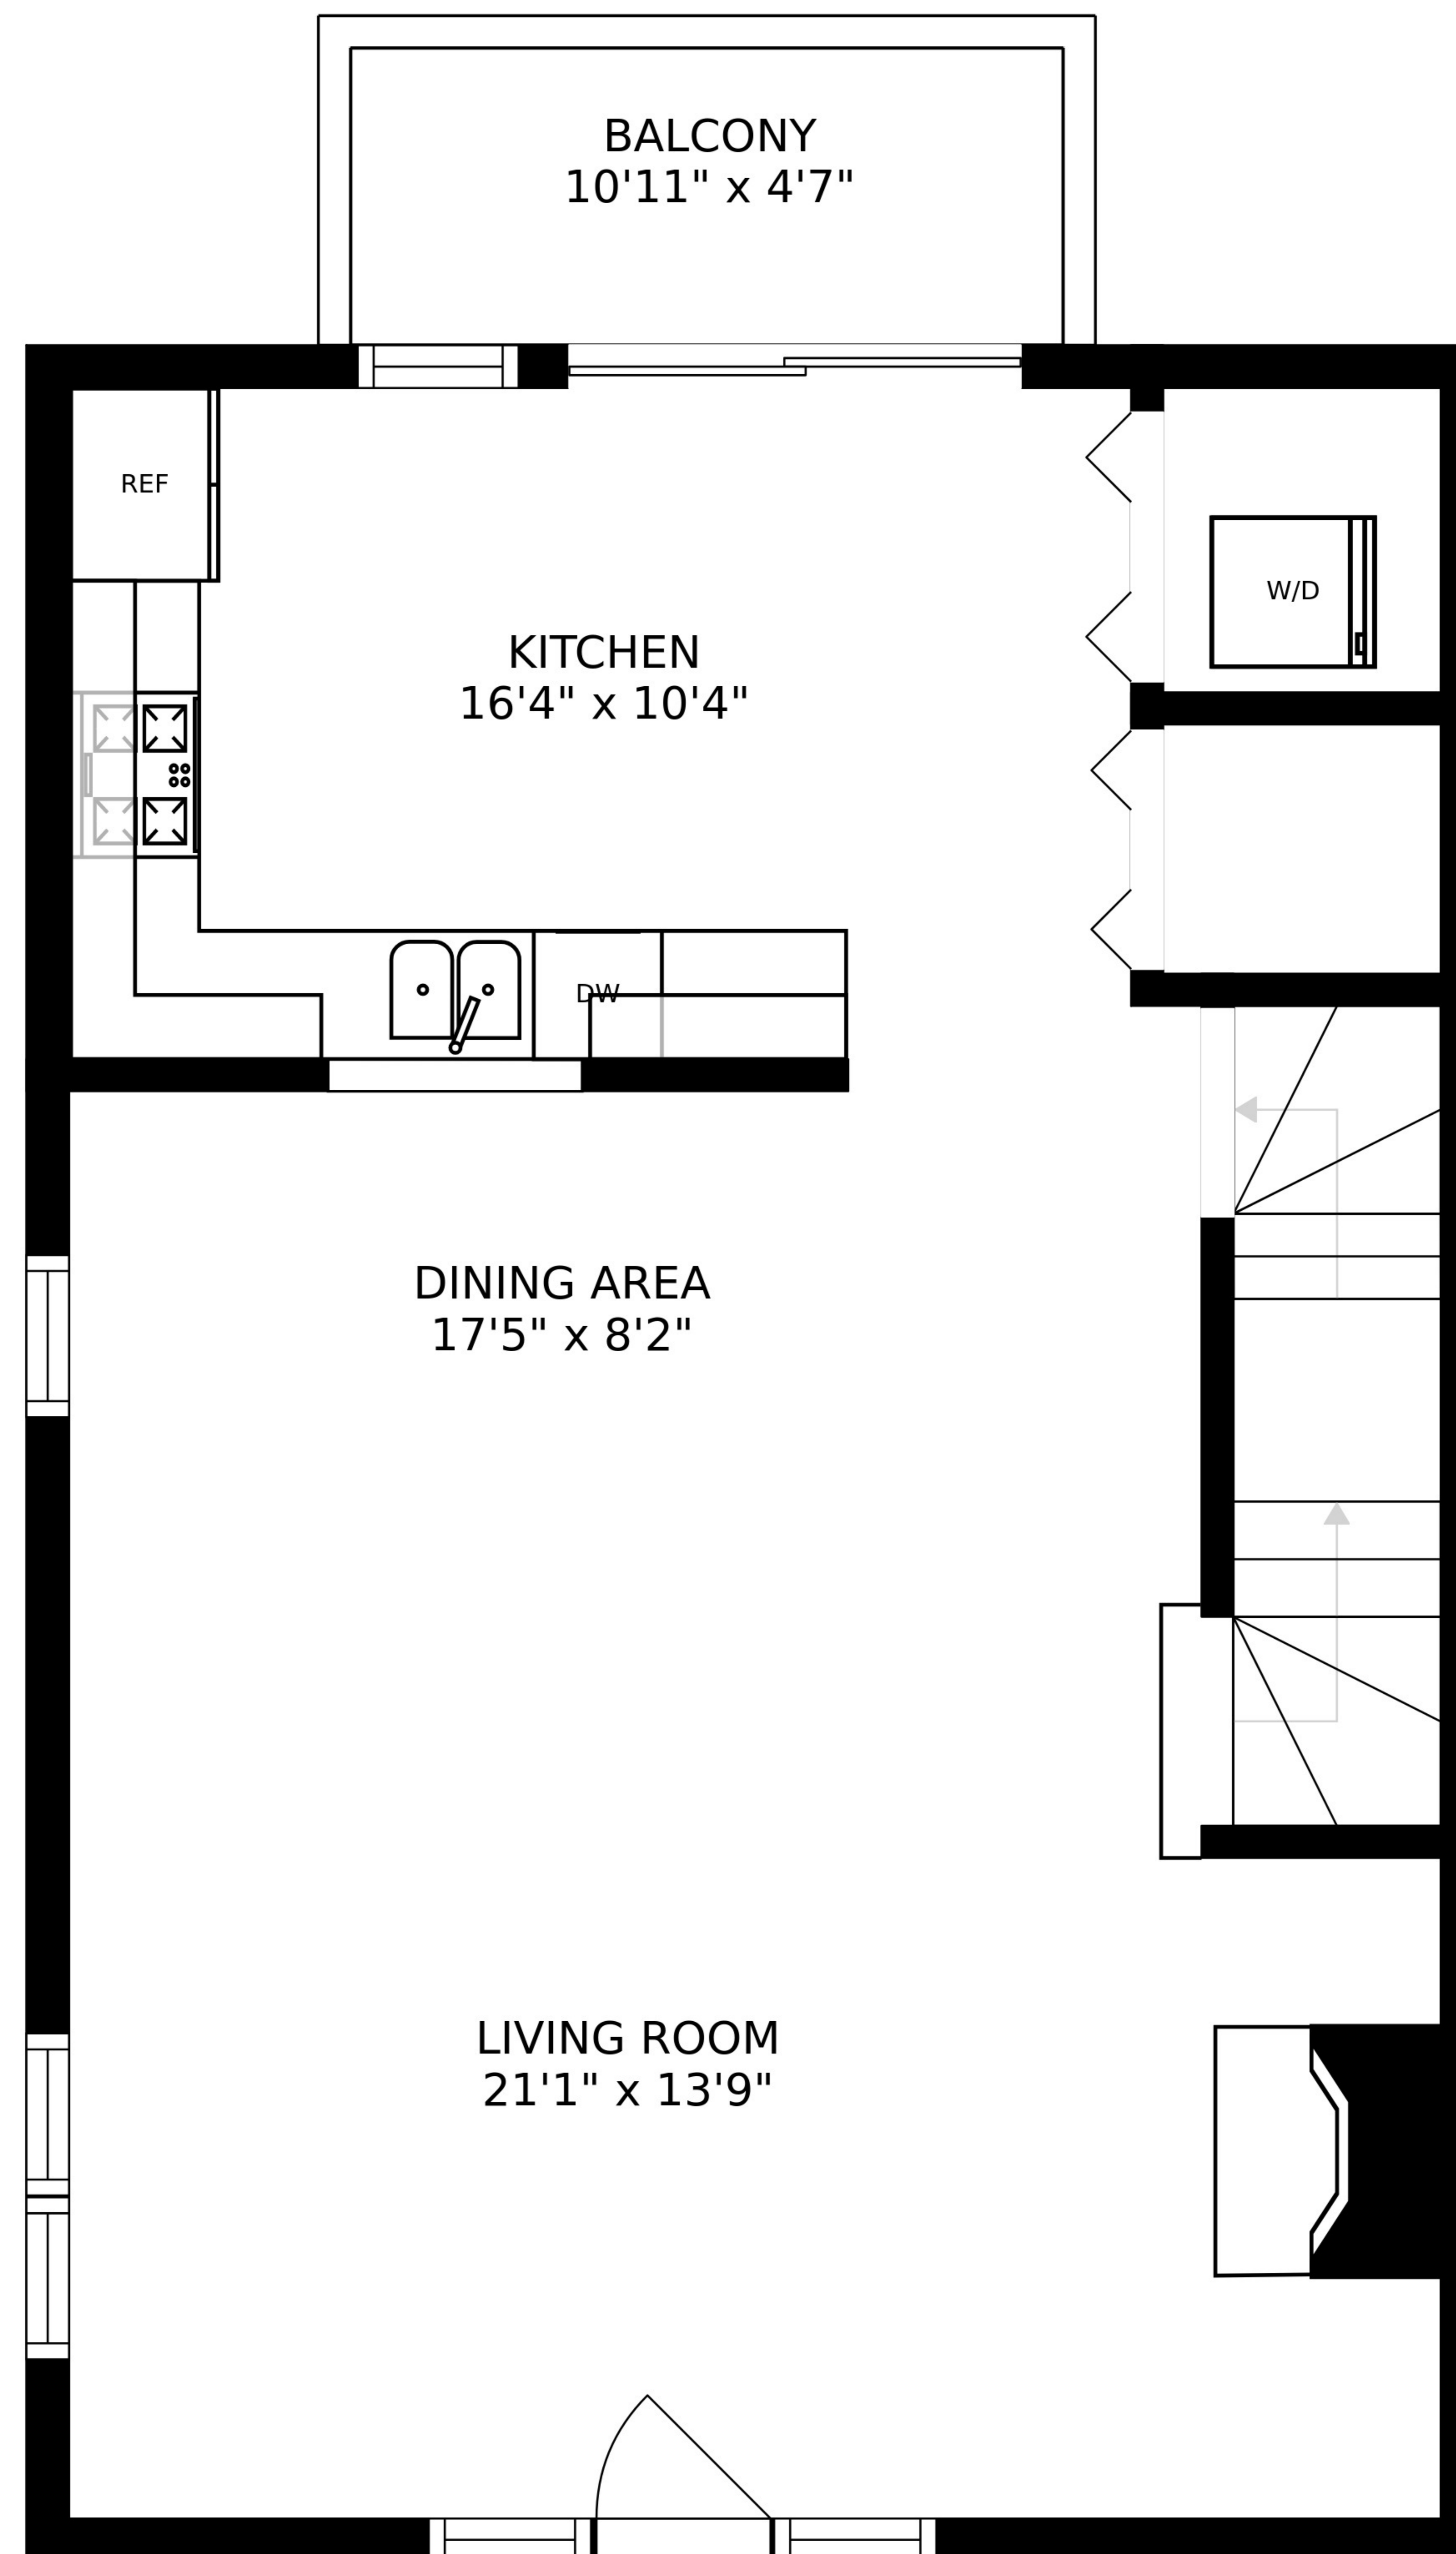

FLOOR 1

FLOOR 2

FLOOR 3

FLOOR 4

ROOF-TOP DECK
20'0" x 31'10"

SIZES AND DIMENSIONS ARE APPROXIMATE, ACTUAL MAY VARY.

SIZES AND DIMENSIONS ARE APPROXIMATE, ACTUAL MAY VARY.

SIZES AND DIMENSIONS ARE APPROXIMATE, ACTUAL MAY VARY.

SIZES AND DIMENSIONS ARE APPROXIMATE, ACTUAL MAY VARY.