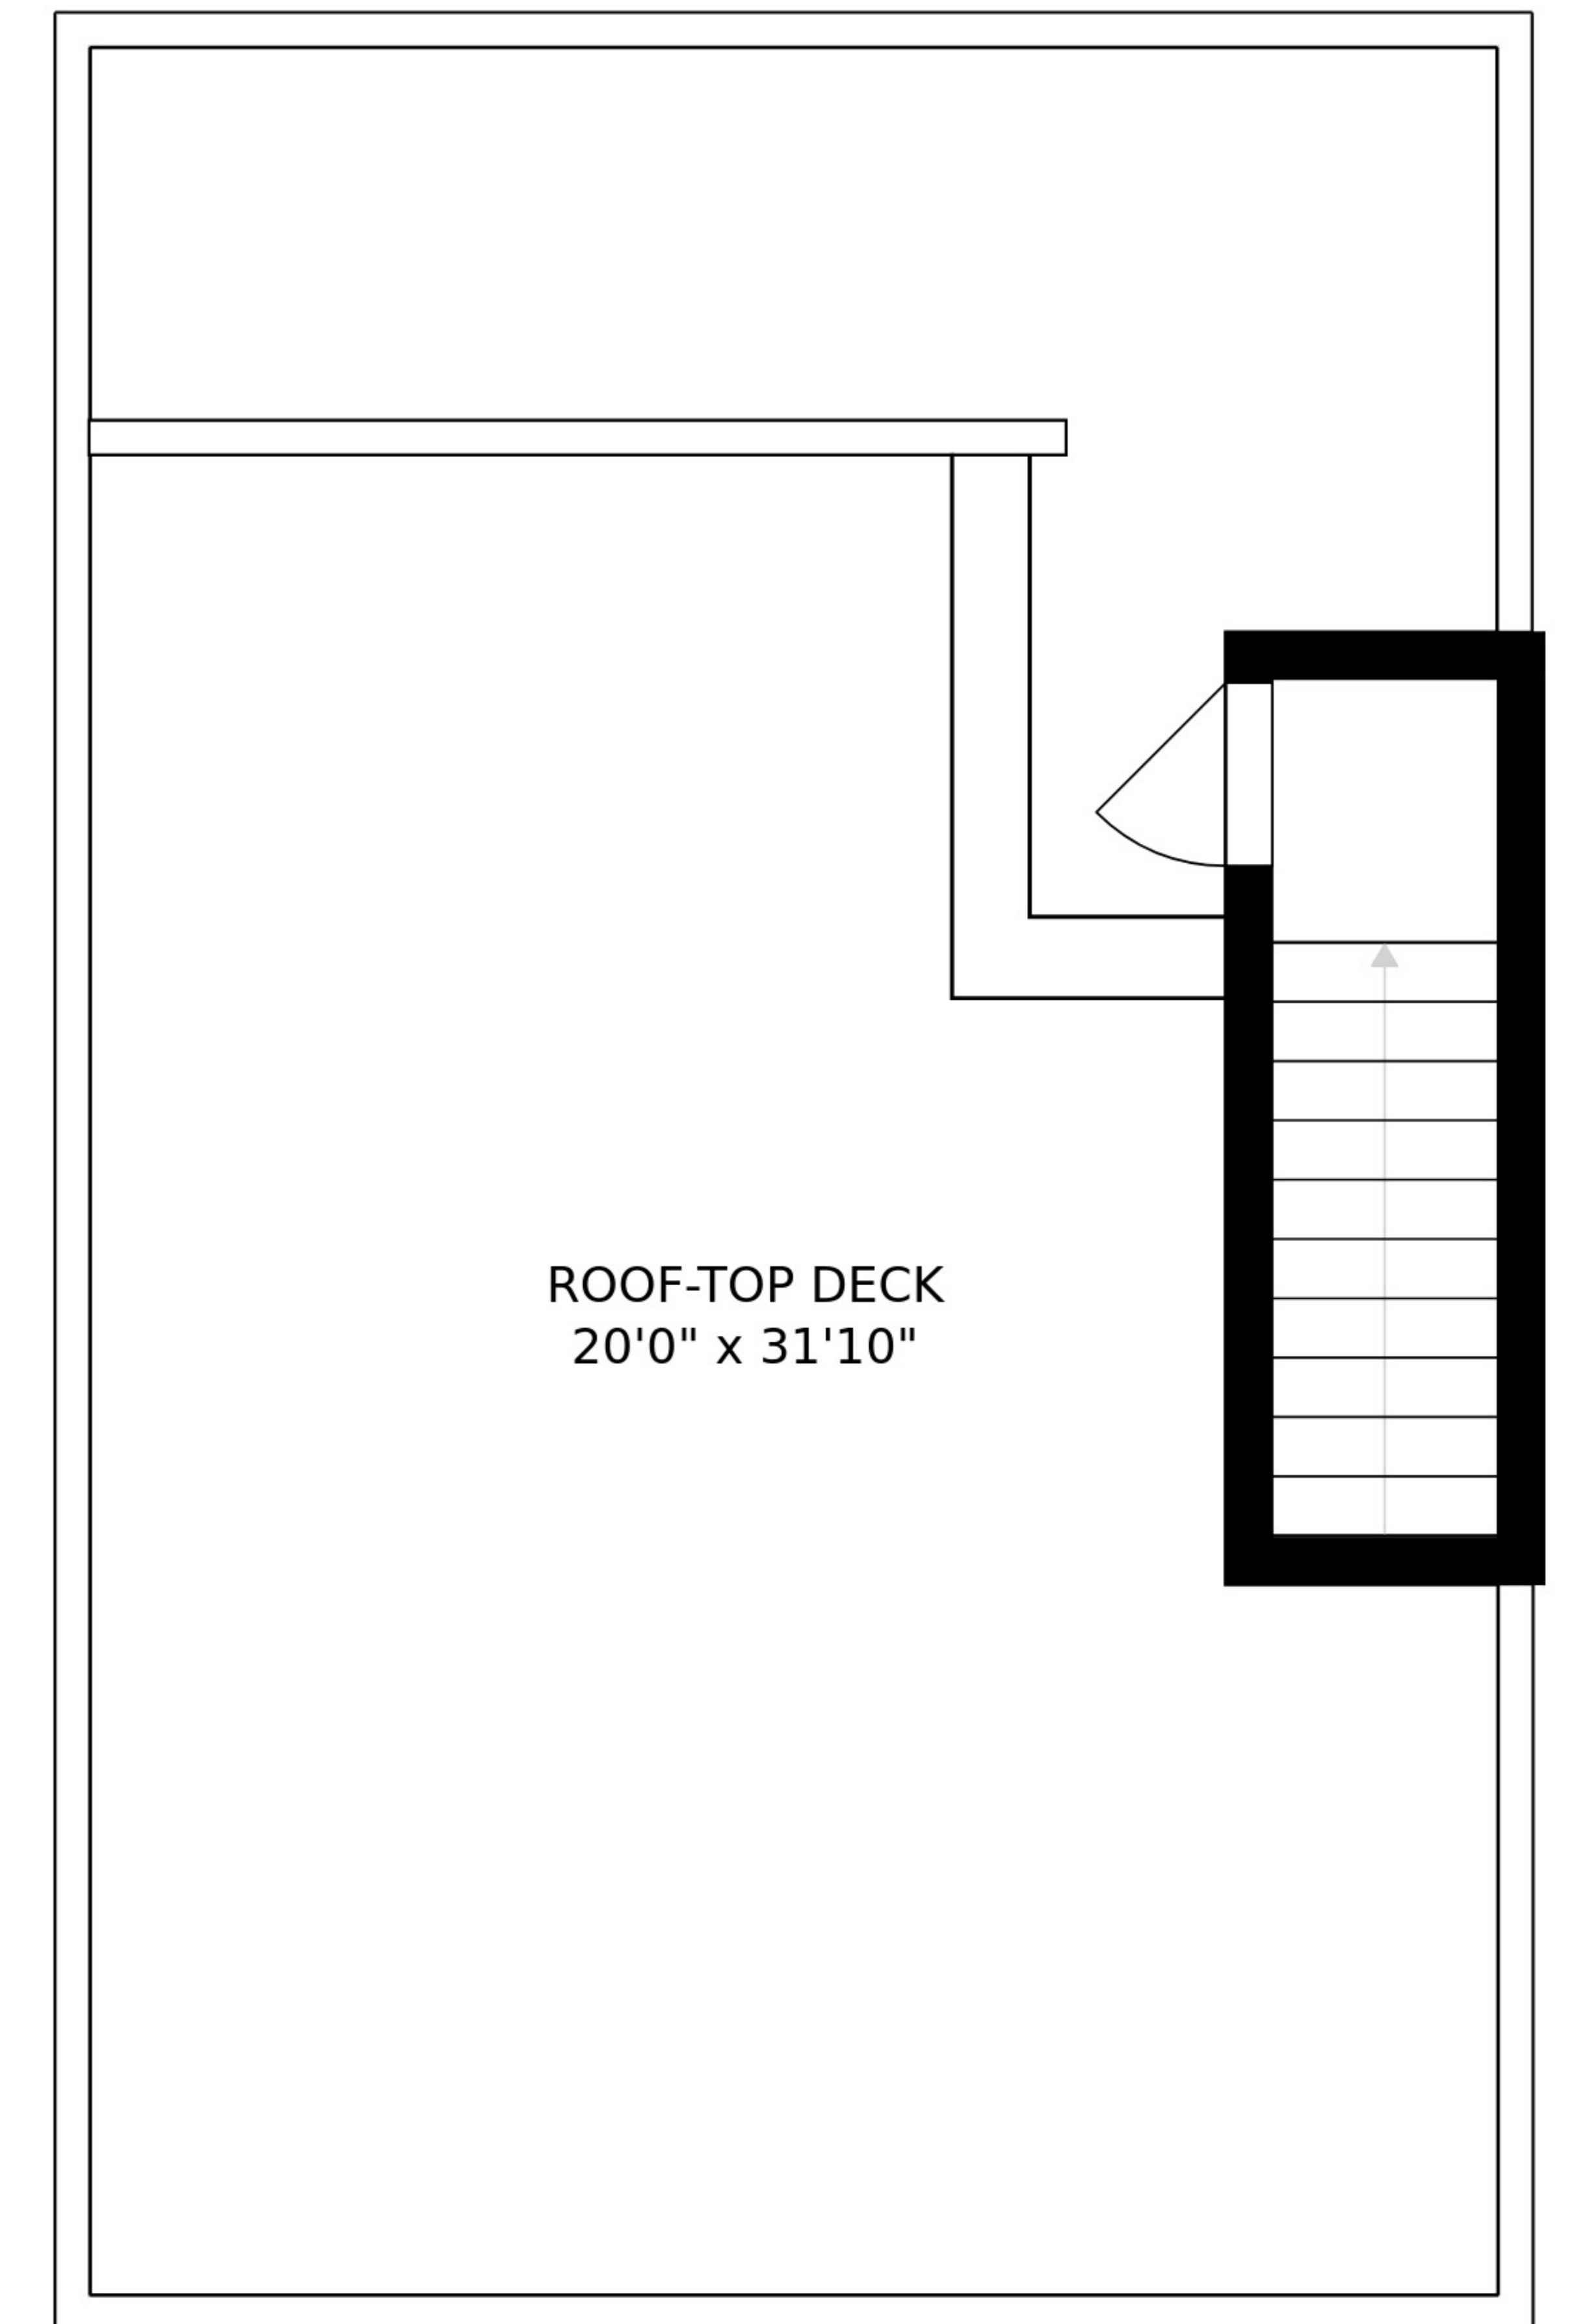

FLOOR 1

FLOOR 2

FLOOR 3

FLOOR 4

ROOF-TOP DECK
20'0" x 31'10"

SIZES AND DIMENSIONS ARE APPROXIMATE, ACTUAL MAY VARY.

SIZES AND DIMENSIONS ARE APPROXIMATE, ACTUAL MAY VARY.

SIZES AND DIMENSIONS ARE APPROXIMATE, ACTUAL MAY VARY.

SIZES AND DIMENSIONS ARE APPROXIMATE, ACTUAL MAY VARY.