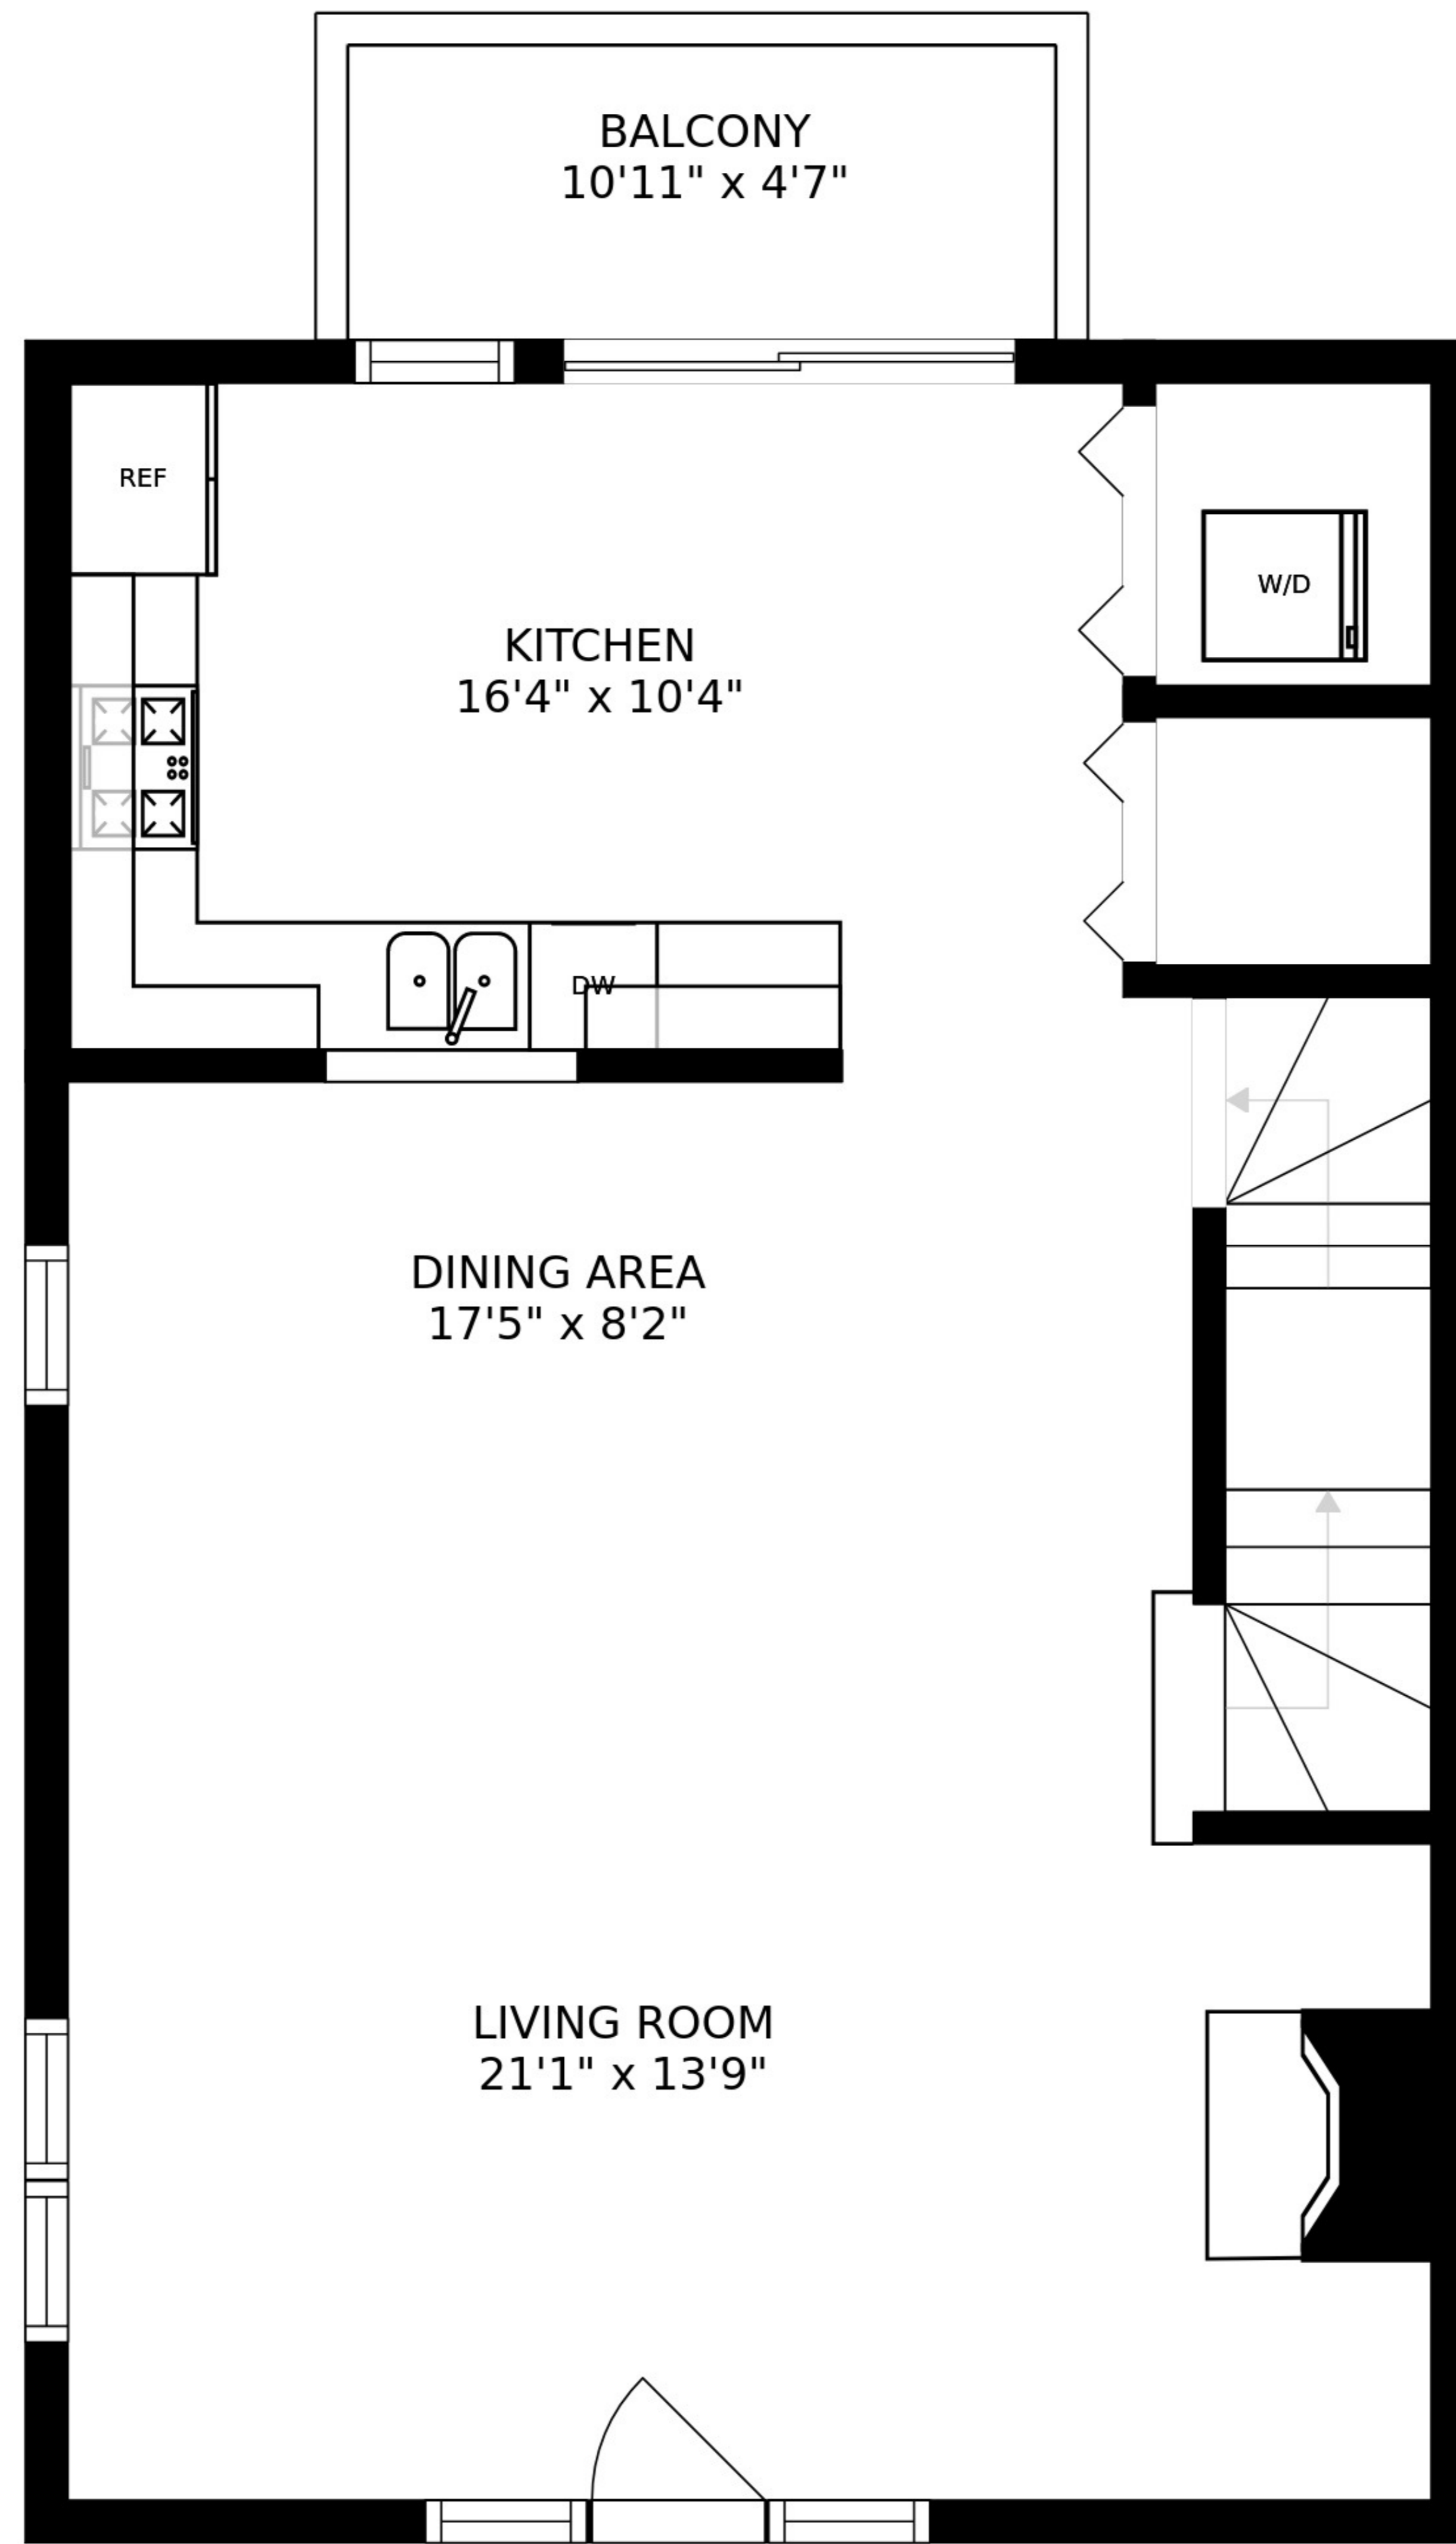

FLOOR 1

FLOOR 2

FLOOR 3

FLOOR 4

ROOF-TOP DECK
20'0" x 31'10"

SIZES AND DIMENSIONS ARE APPROXIMATE, ACTUAL MAY VARY.

SIZES AND DIMENSIONS ARE APPROXIMATE, ACTUAL MAY VARY.

SIZES AND DIMENSIONS ARE APPROXIMATE, ACTUAL MAY VARY.

SIZES AND DIMENSIONS ARE APPROXIMATE, ACTUAL MAY VARY.