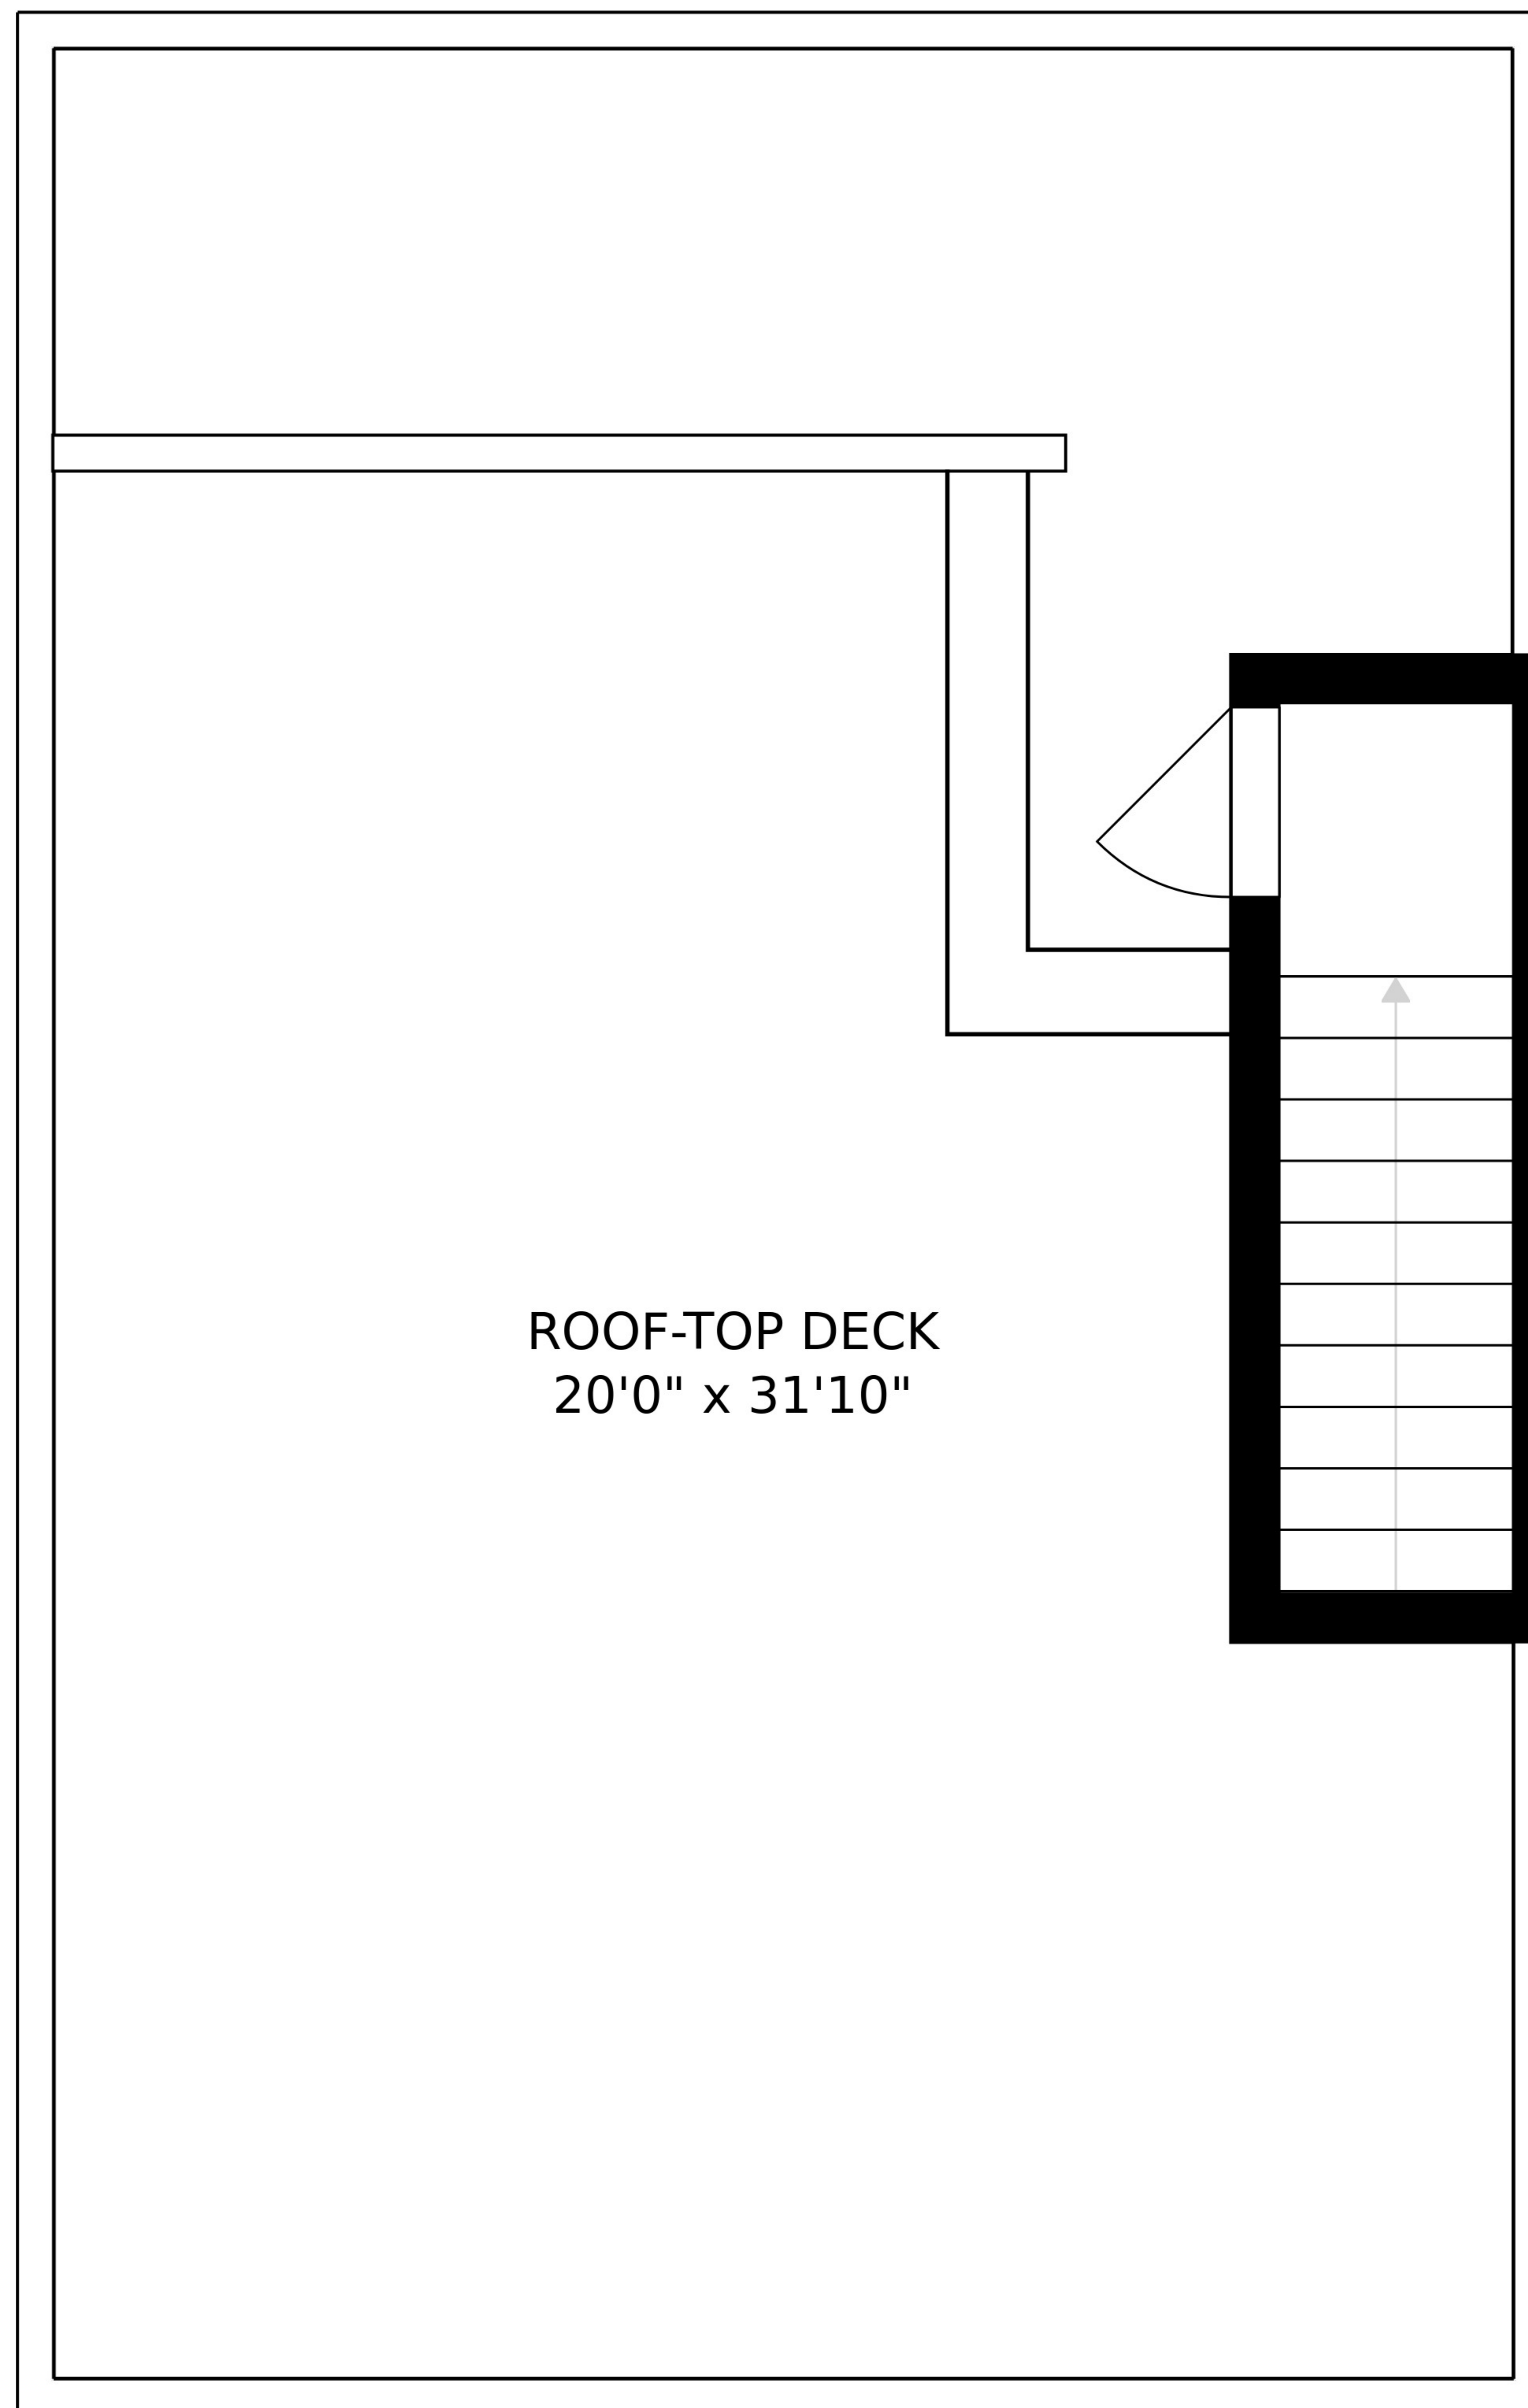

FLOOR 1

FLOOR 2

FLOOR 3

FLOOR 4

ROOF-TOP DECK
20'0" x 31'10"

SIZES AND DIMENSIONS ARE APPROXIMATE, ACTUAL MAY VARY.

SIZES AND DIMENSIONS ARE APPROXIMATE, ACTUAL MAY VARY.

SIZES AND DIMENSIONS ARE APPROXIMATE, ACTUAL MAY VARY.

SIZES AND DIMENSIONS ARE APPROXIMATE, ACTUAL MAY VARY.