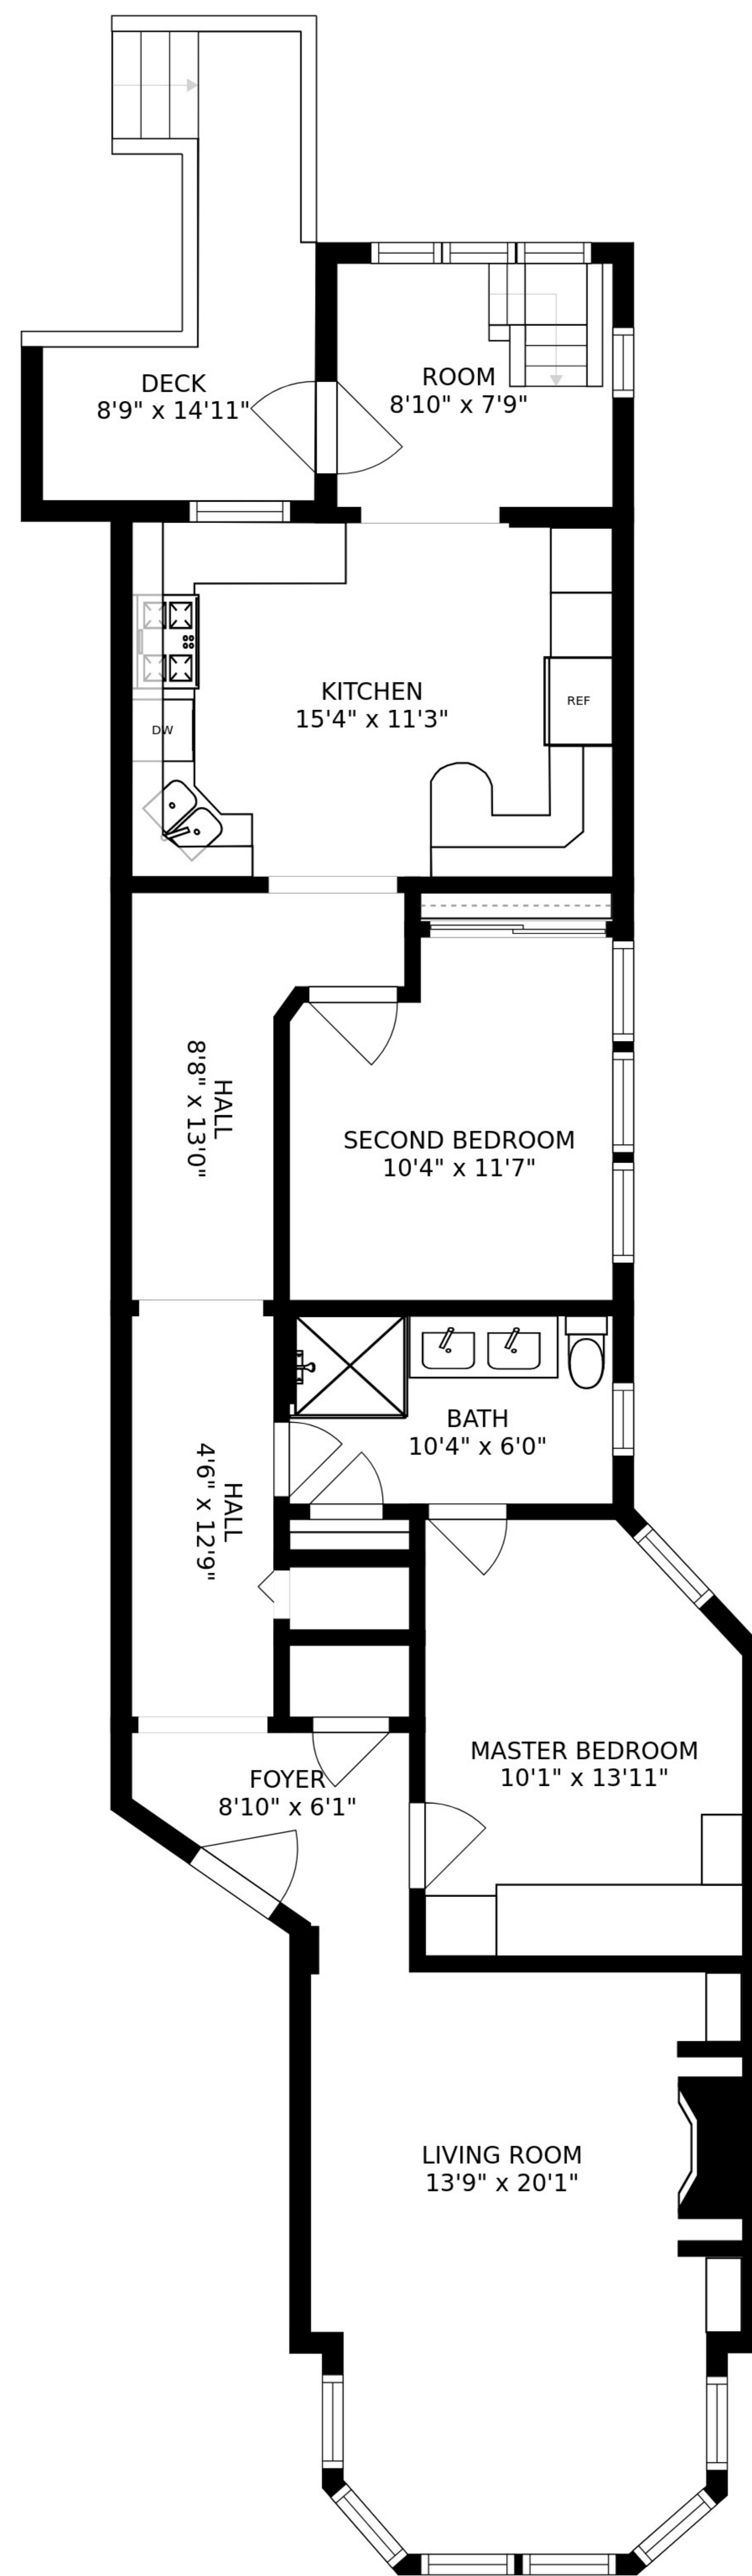

SIZES AND DIMENSIONS ARE APPROXIMATE, ACTUAL MAY VARY.

ROOF-TOP DECK  
13'3" x 61'10"

SIZES AND DIMENSIONS ARE APPROXIMATE, ACTUAL MAY VARY.

SIZES AND DIMENSIONS ARE APPROXIMATE, ACTUAL MAY VARY.