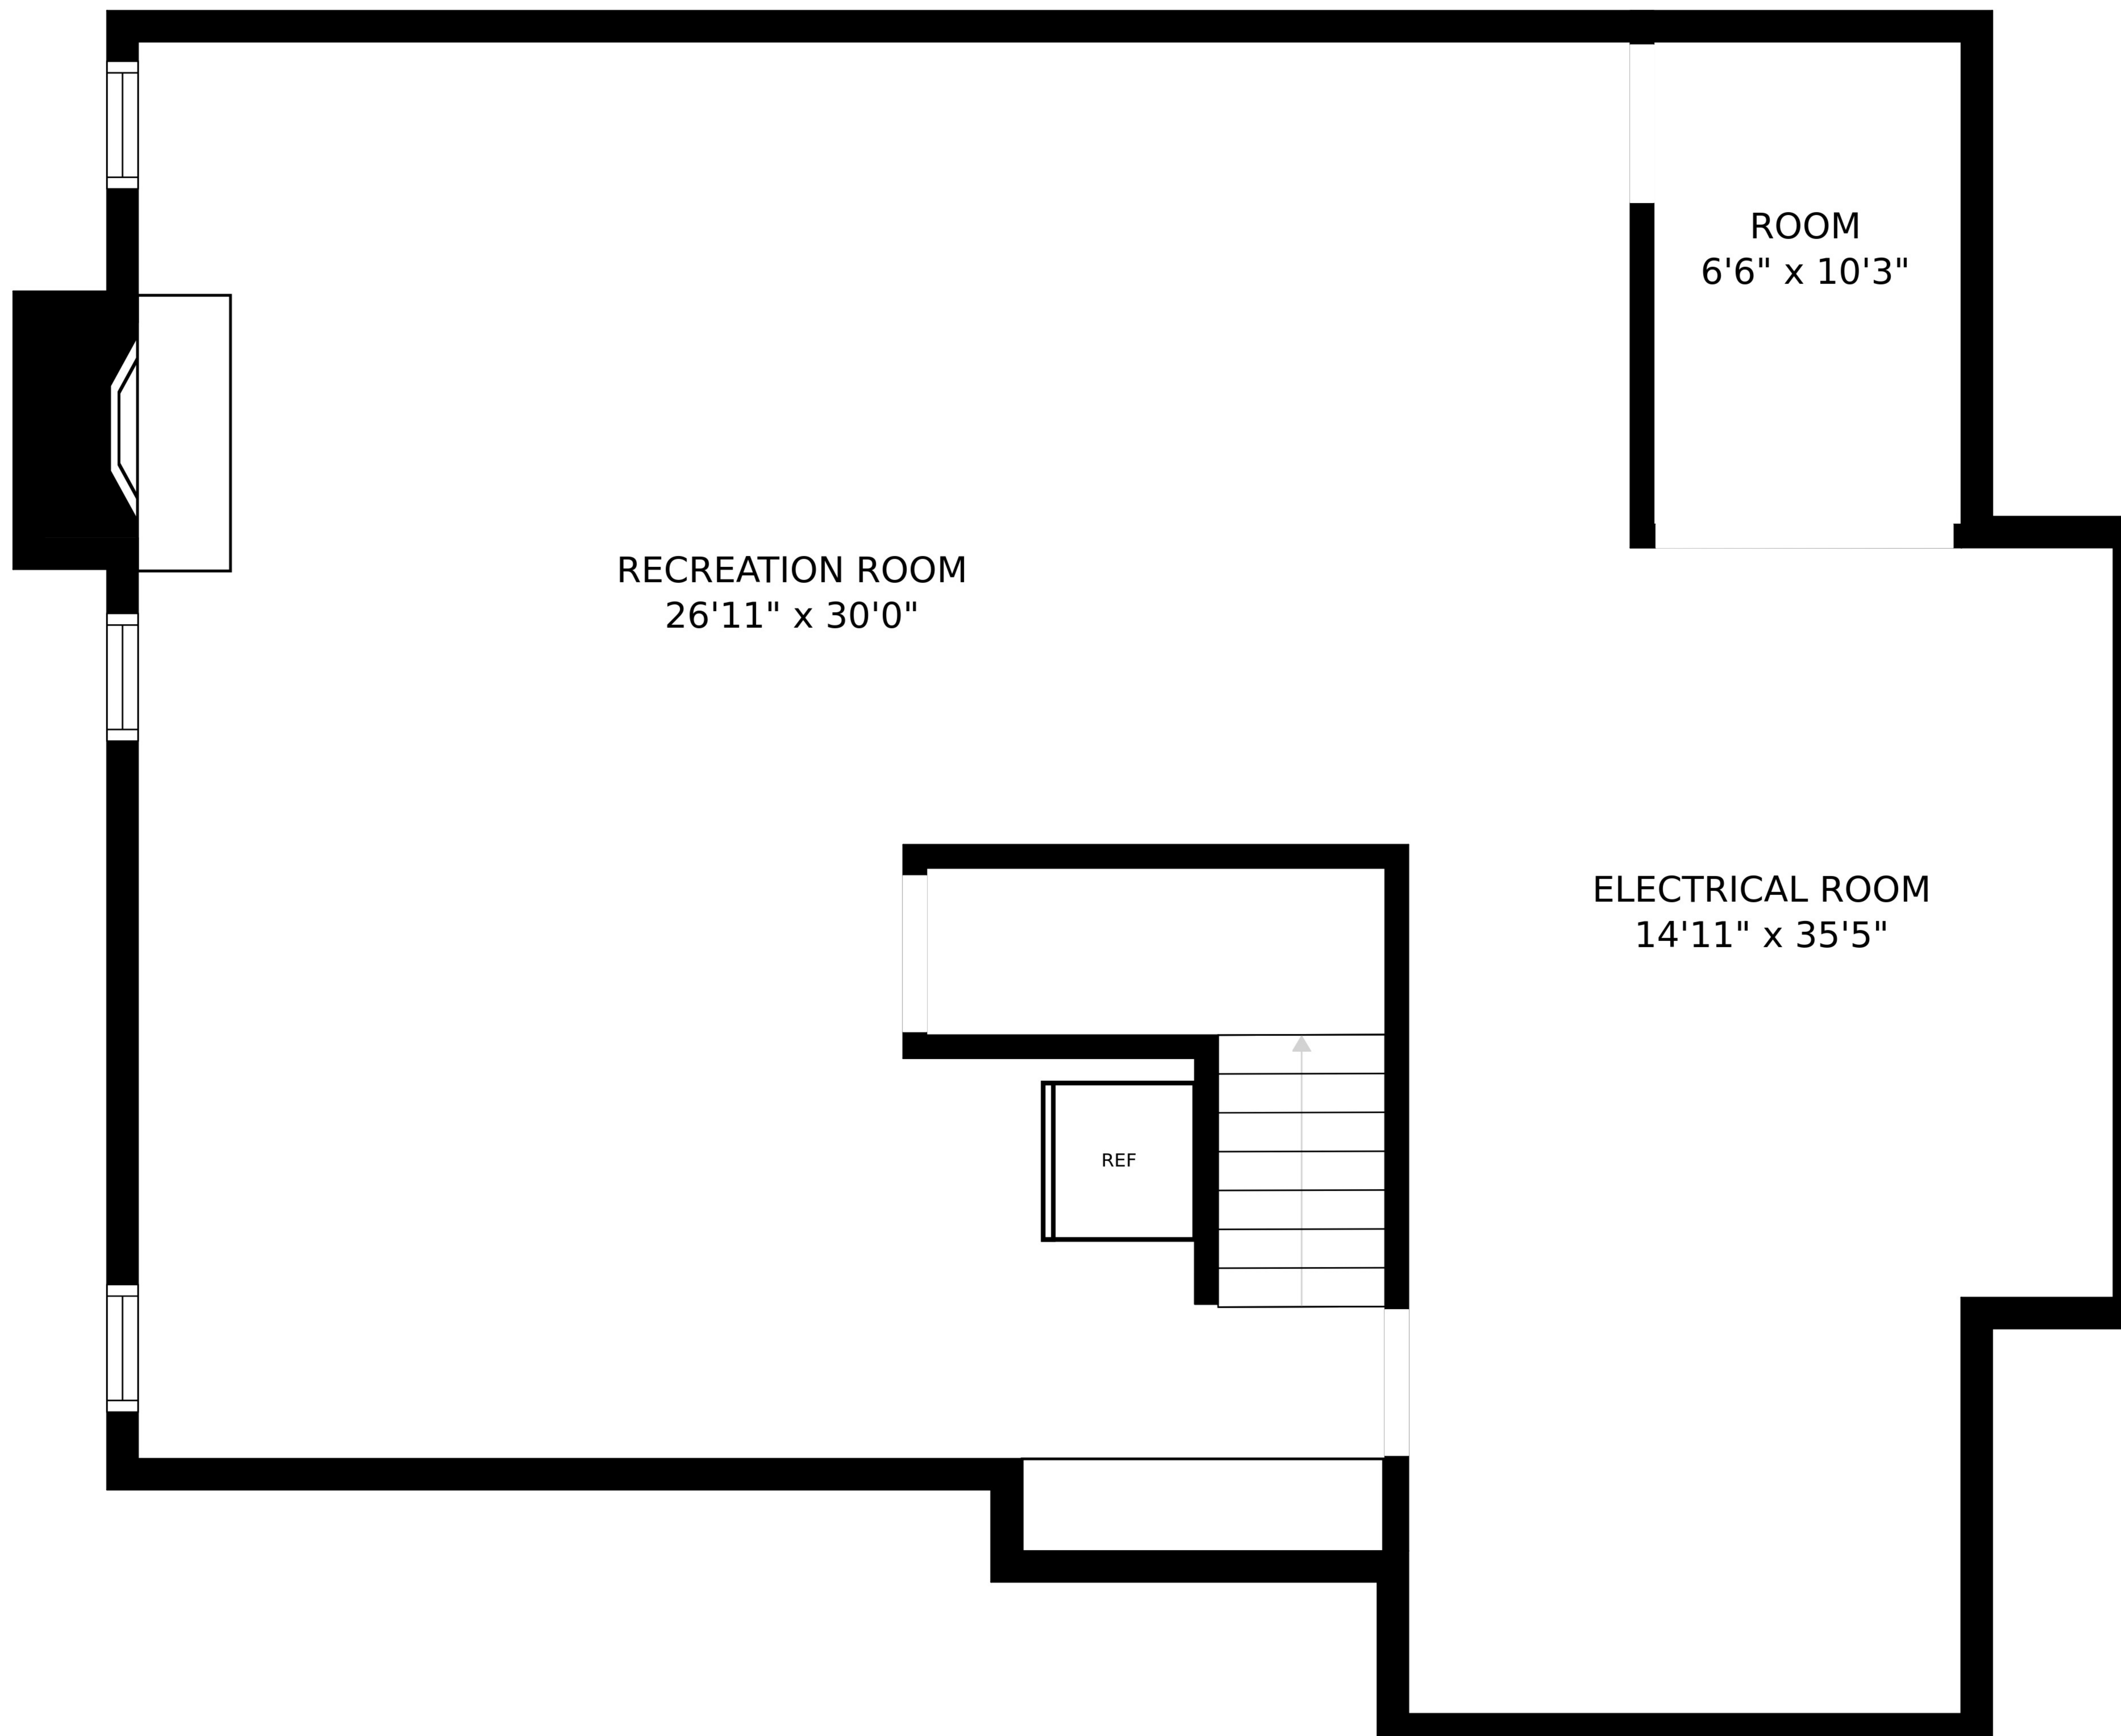

SIZES AND DIMENSIONS ARE APPROXIMATE, ACTUAL MAY VARY.

SIZES AND DIMENSIONS ARE APPROXIMATE, ACTUAL MAY VARY.

SIZES AND DIMENSIONS ARE APPROXIMATE, ACTUAL MAY VARY.

RECREATION ROOM
26'11" x 30'0"

ROOM
6'6" x 10'3"

ELECTRICAL ROOM
14'11" x 35'5"

REF