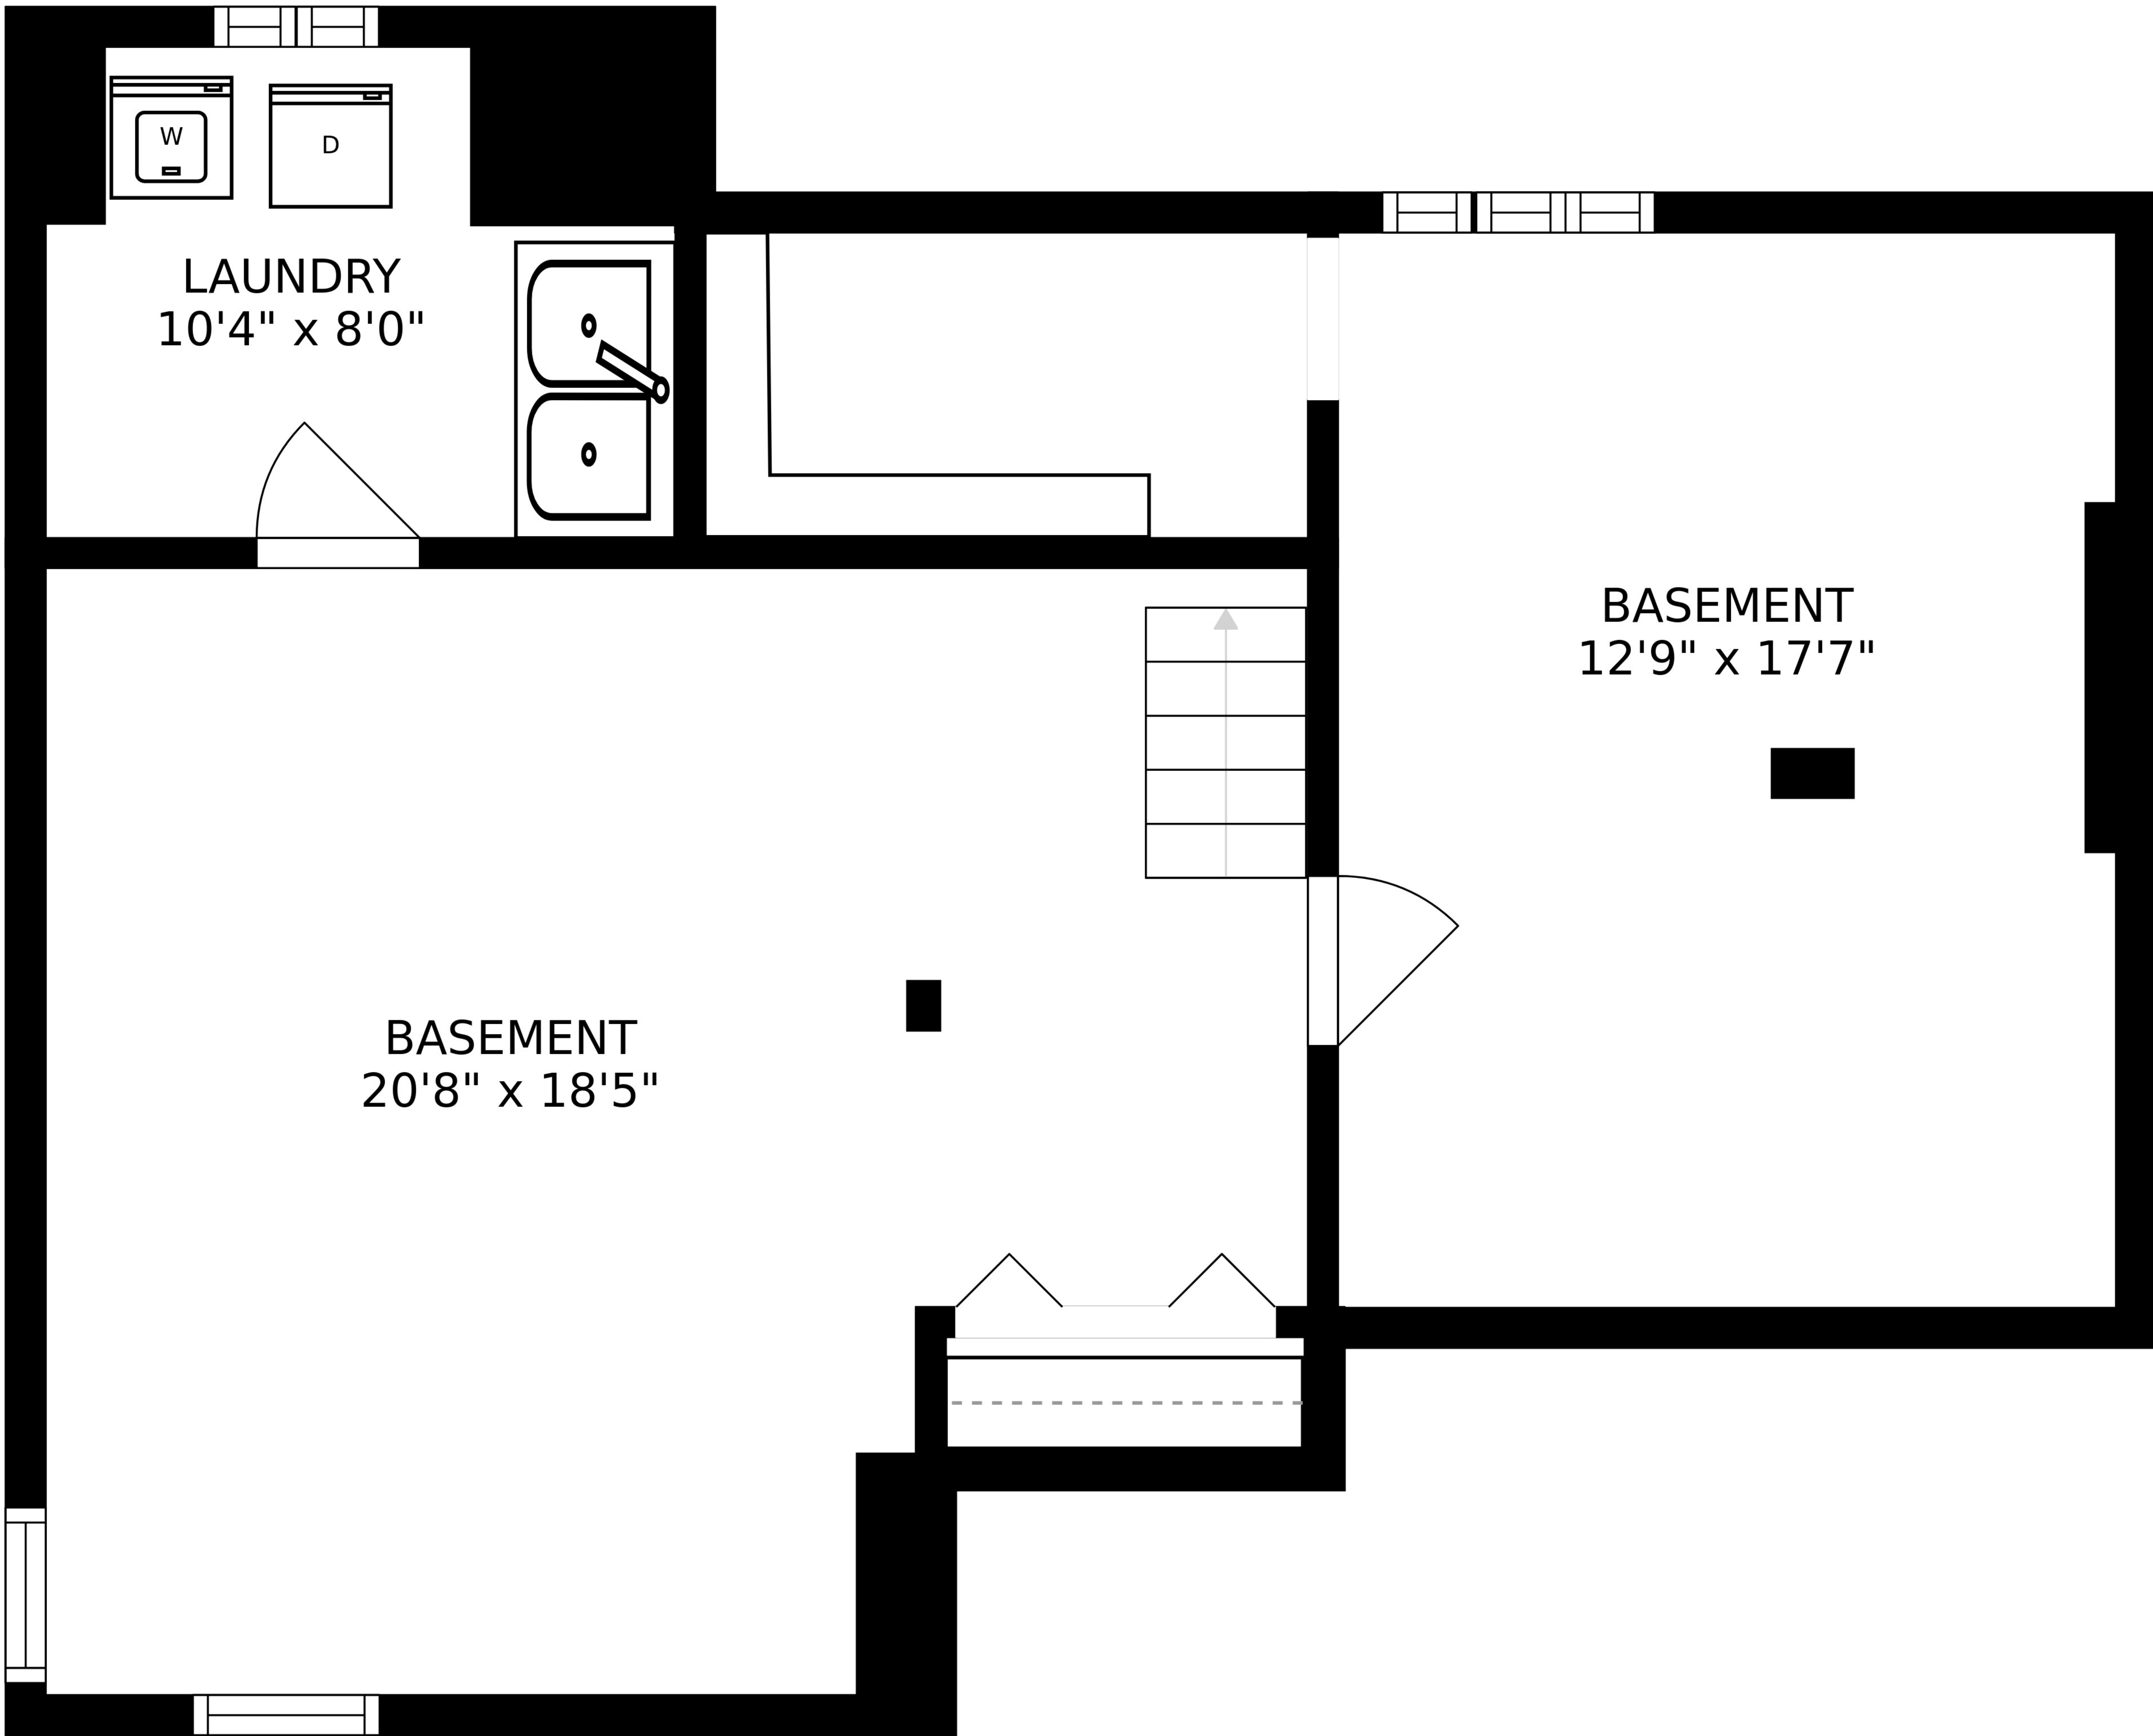

PATIO
18'10" x 26'0"

DINING AREA
10'4" x 12'1"

KITCHEN
14'4" x 11'1"

FAMILY ROOM
18'4" x 15'1"

SITTING ROOM
14'3" x 12'3"

HALL
5'10" x 8'6"

LIVING ROOM
14'4" x 17'7"

FOYER
4'4" x 4'3"

PORCH
6'3" x 4'0"

REF

LAUNDRY
10'4" x 8'0"

BASEMENT
12'9" x 17'7"

BASEMENT
20'8" x 18'5"