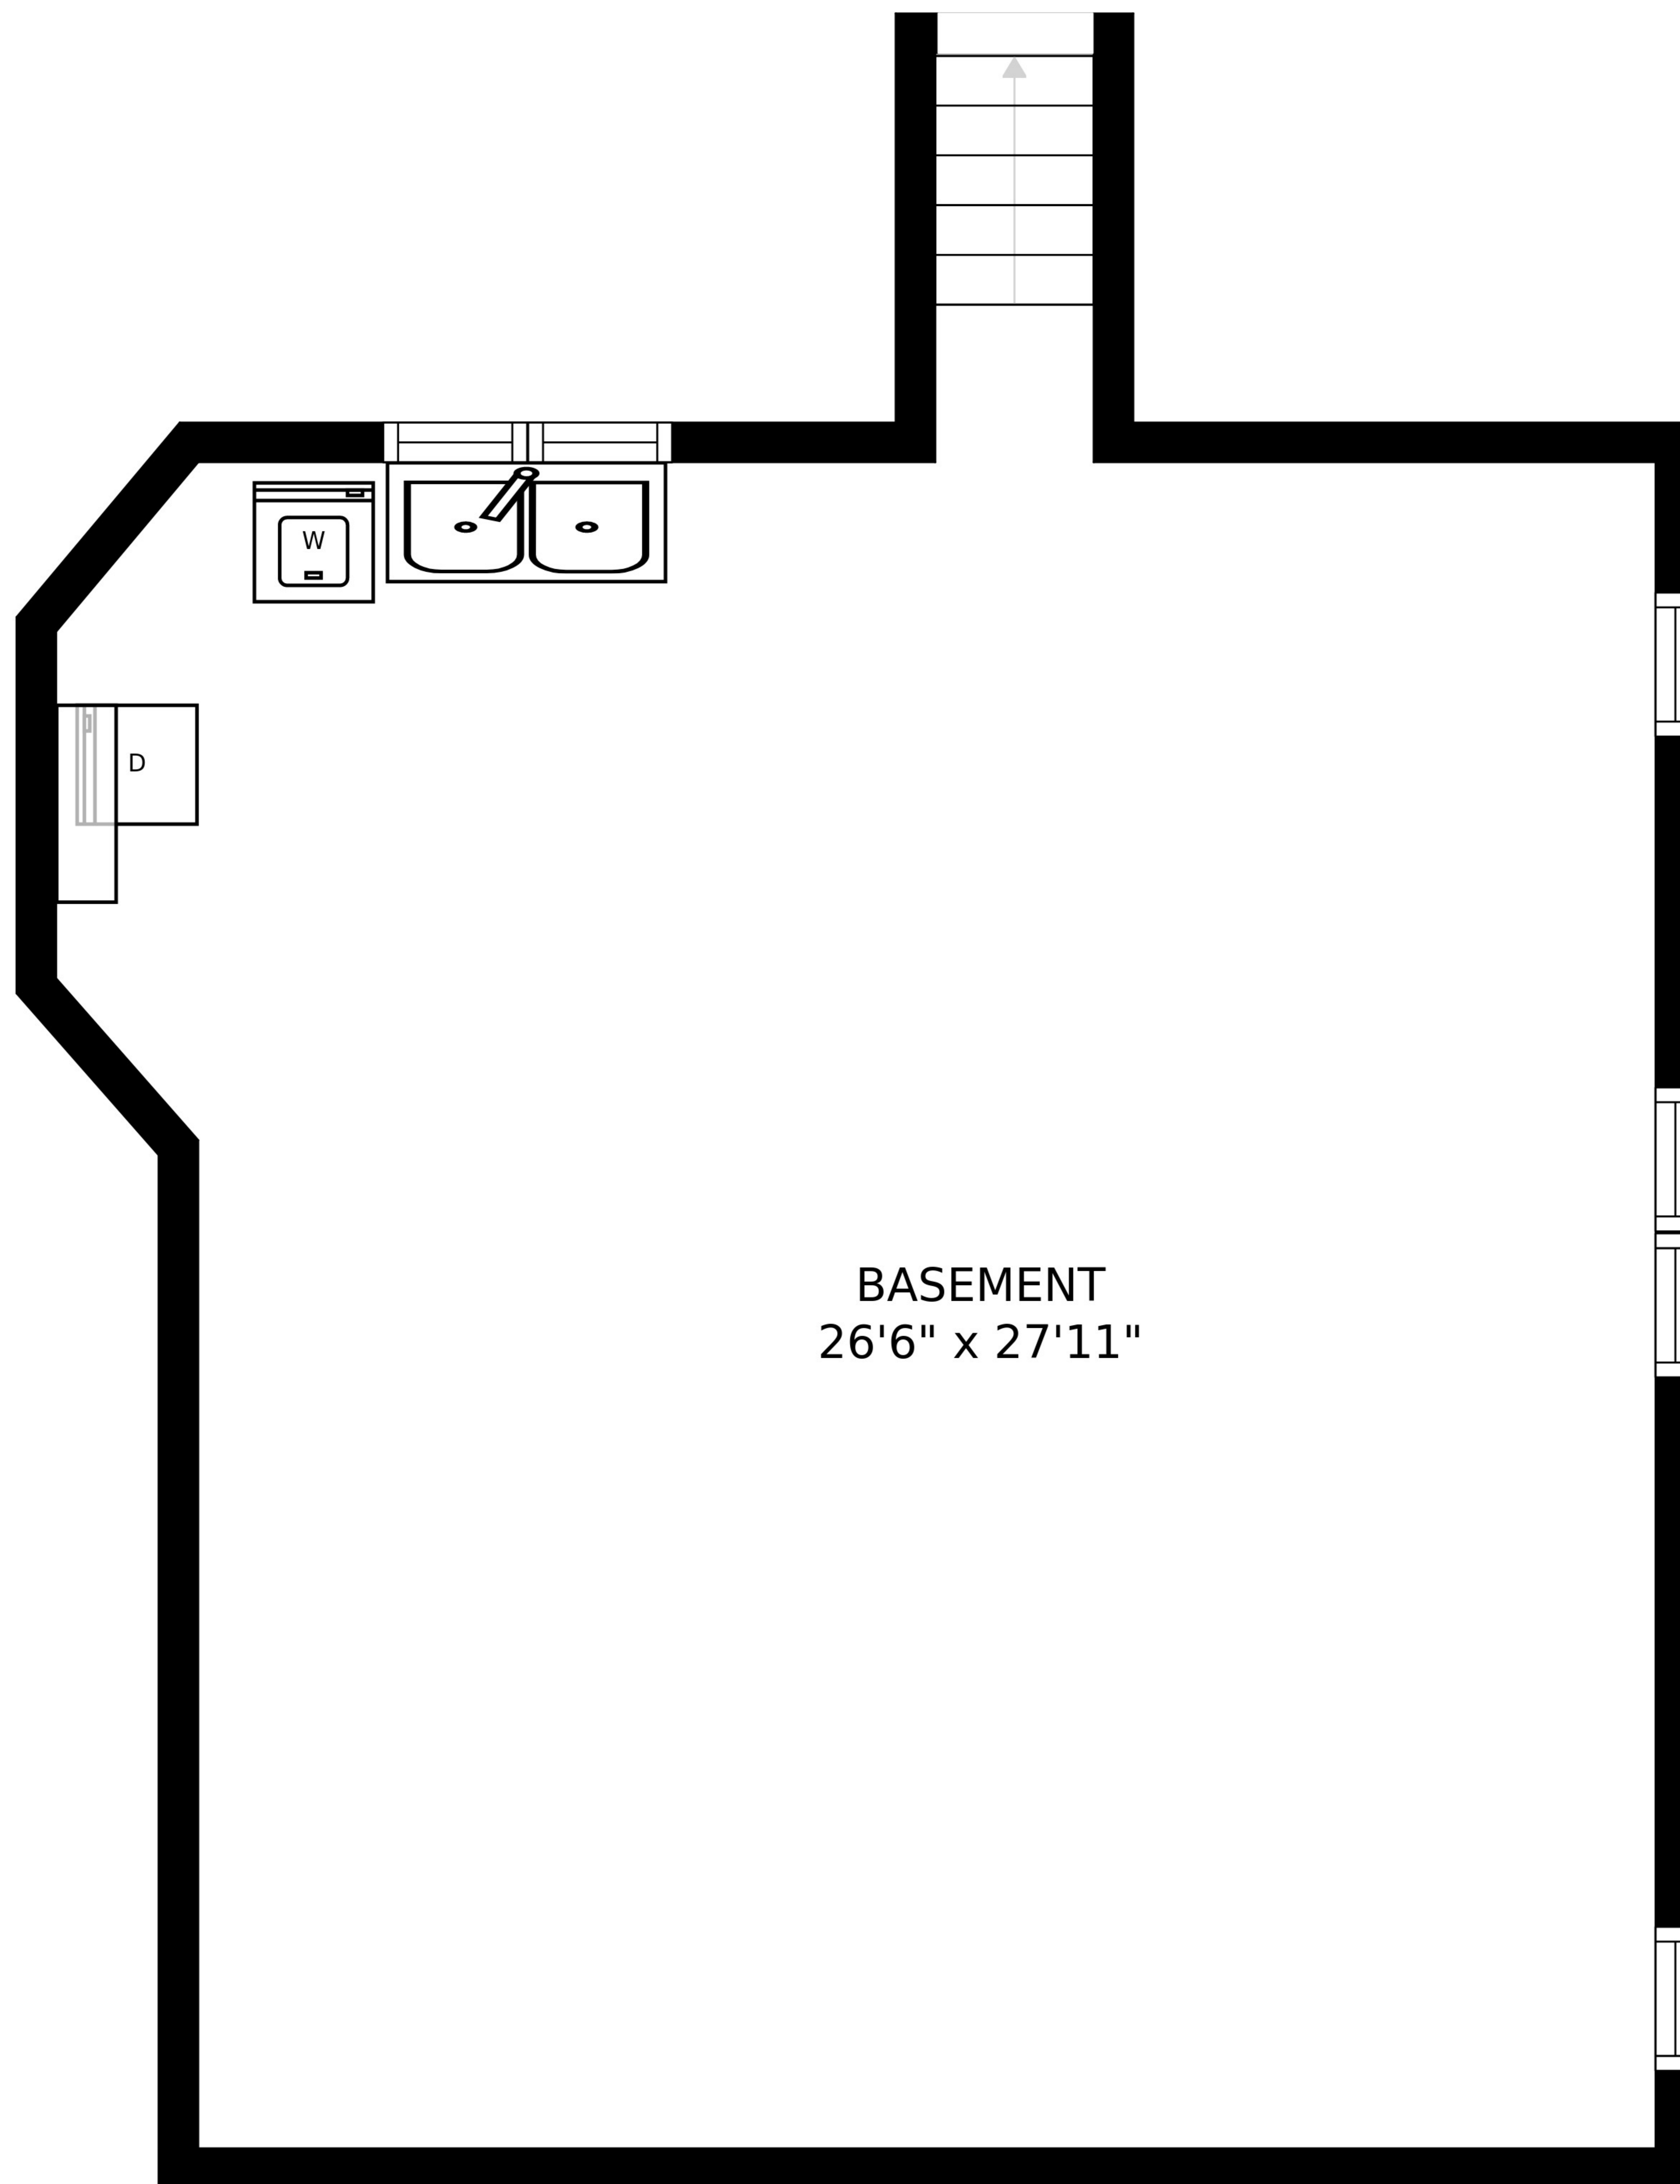

FLOOR 1

FLOOR 2

FLOOR 3

SIZES AND DIMENSIONS ARE APPROXIMATE, ACTUAL MAY VARY.

STUDIO/BEDROOM
13'1" x 15'10"

SIZES AND DIMENSIONS ARE APPROXIMATE, ACTUAL MAY VARY.

SIZES AND DIMENSIONS ARE APPROXIMATE, ACTUAL MAY VARY.

BASEMENT
26'6" x 27'11"

SIZES AND DIMENSIONS ARE APPROXIMATE, ACTUAL MAY VARY.