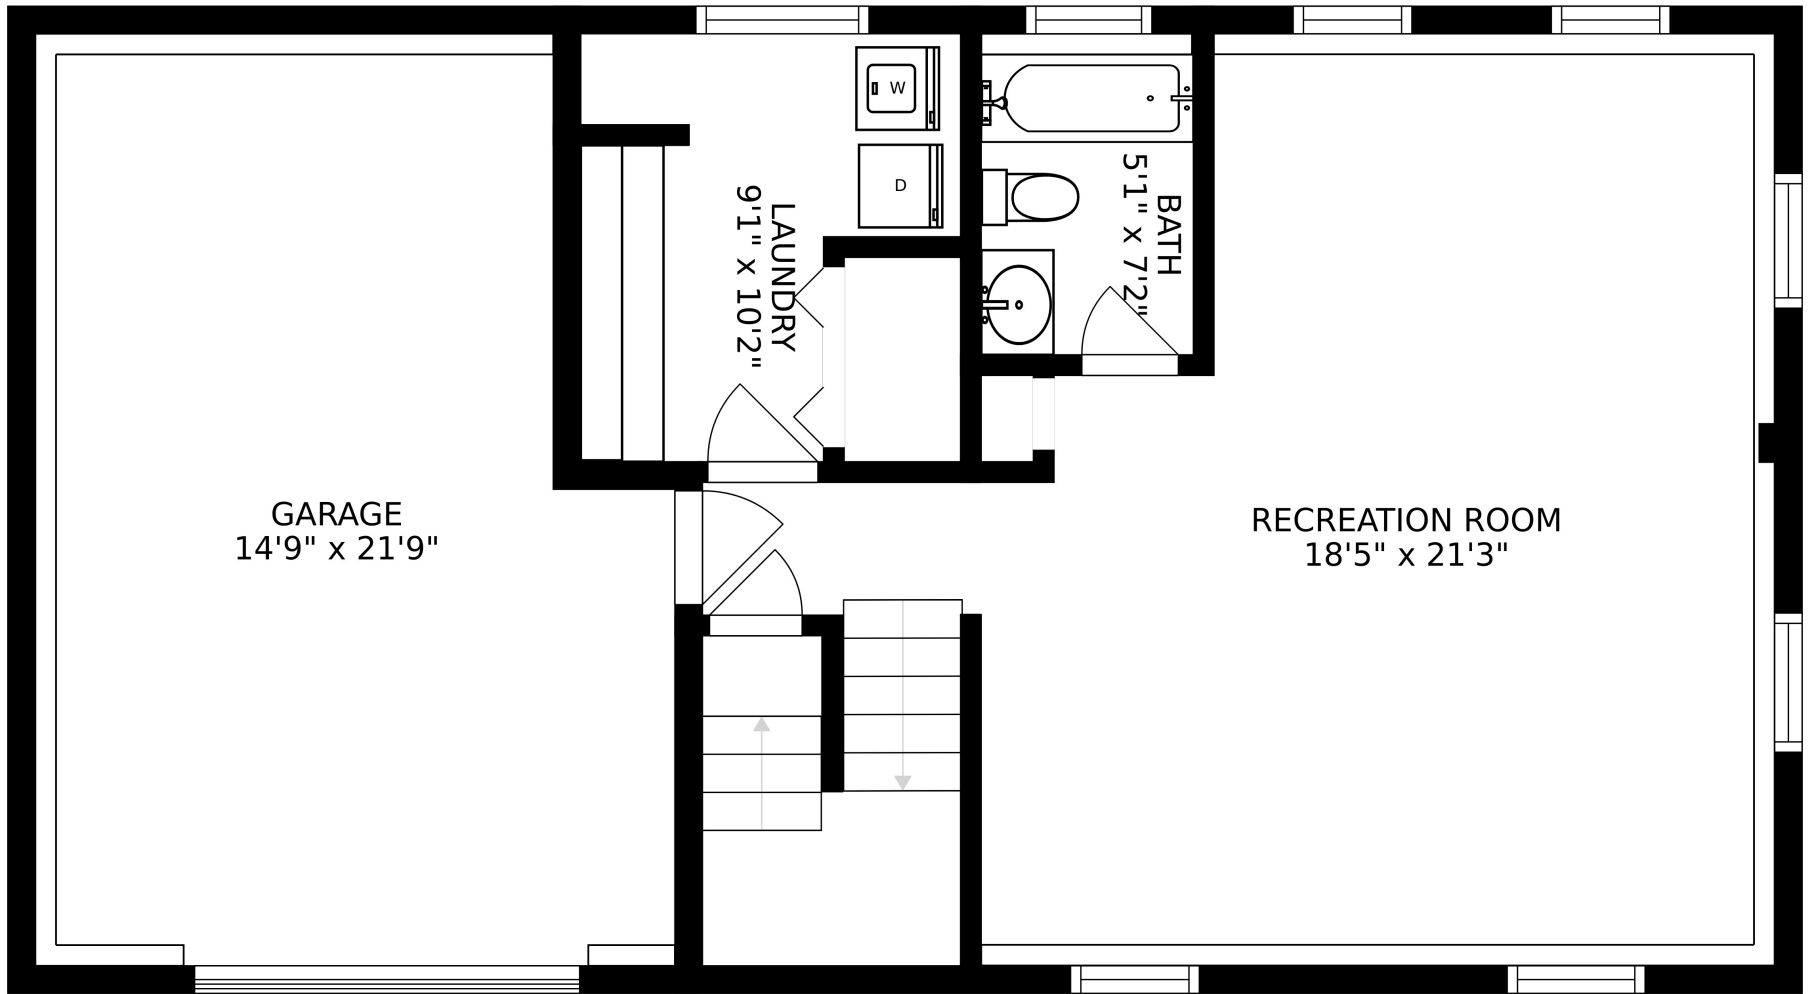

FLOOR 1

FLOOR 2

SIZES AND DIMENSIONS ARE APPROXIMATE, ACTUAL MAY VARY.

SIZES AND DIMENSIONS ARE APPROXIMATE, ACTUAL MAY VARY.

GARAGE
14'9" x 21'9"

LAUNDRY
9'1" x 10'2"

BATH
5'1" x 7'2"

RECREATION ROOM
18'5" x 21'3"

SIZES AND DIMENSIONS ARE APPROXIMATE, ACTUAL MAY VARY.