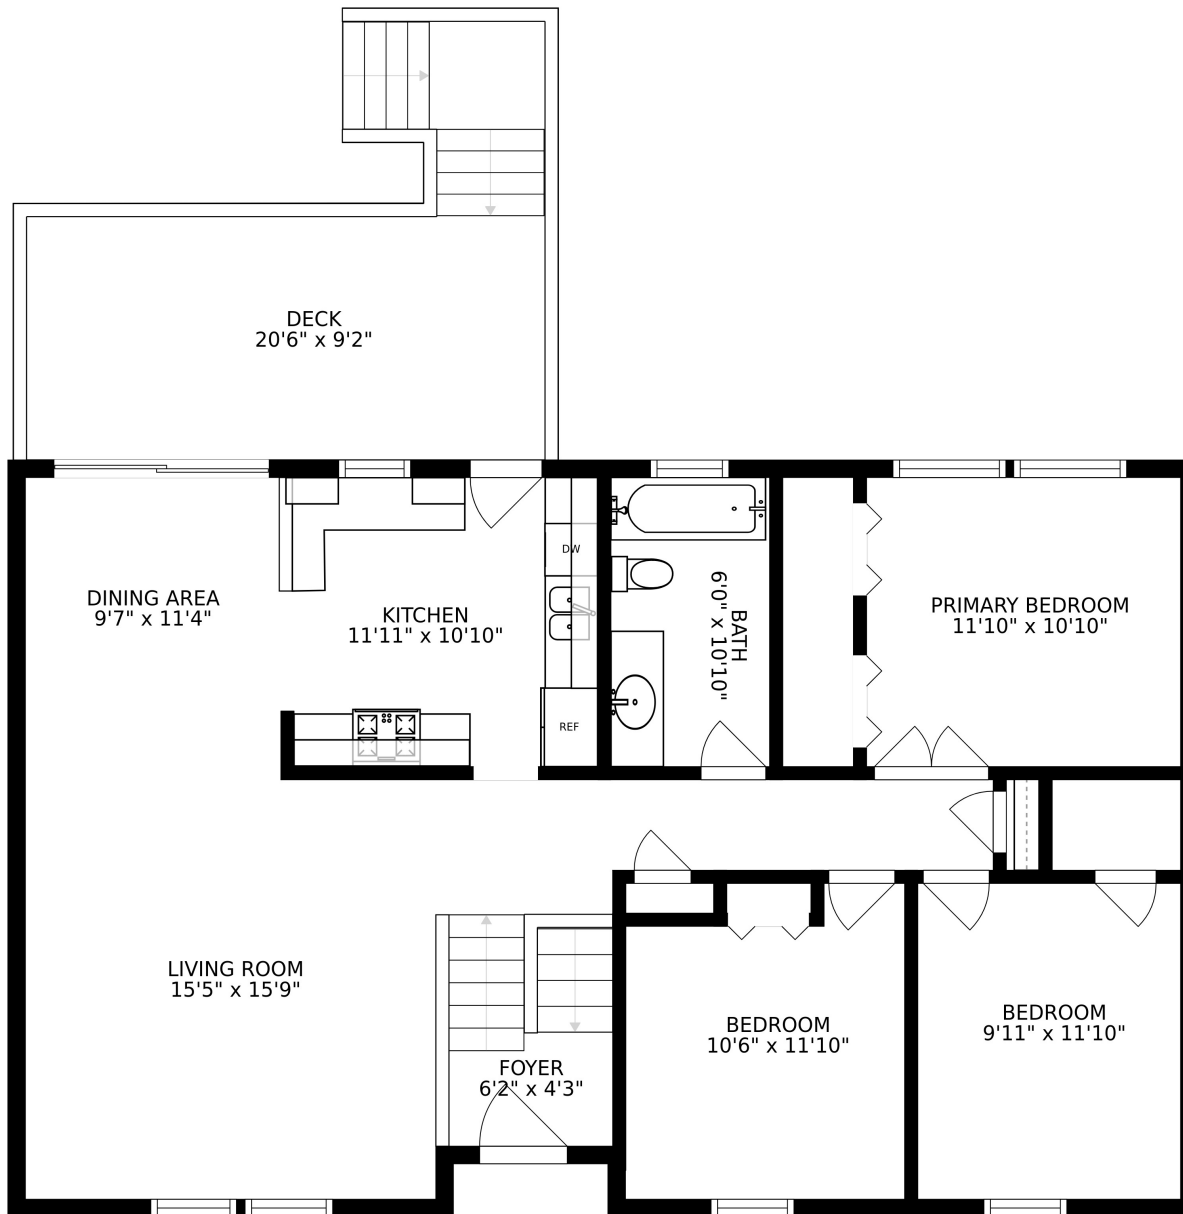

FLOOR 1

FLOOR 2

SIZES AND DIMENSIONS ARE APPROXIMATE, ACTUAL MAY VARY.

SIZES AND DIMENSIONS ARE APPROXIMATE, ACTUAL MAY VARY.

GARAGE
14'9" x 21'9"

LAUNDRY
9'1" x 10'2"

BATH
5'1" x 7'2"

RECREATION ROOM
18'5" x 21'3"

SIZES AND DIMENSIONS ARE APPROXIMATE, ACTUAL MAY VARY.