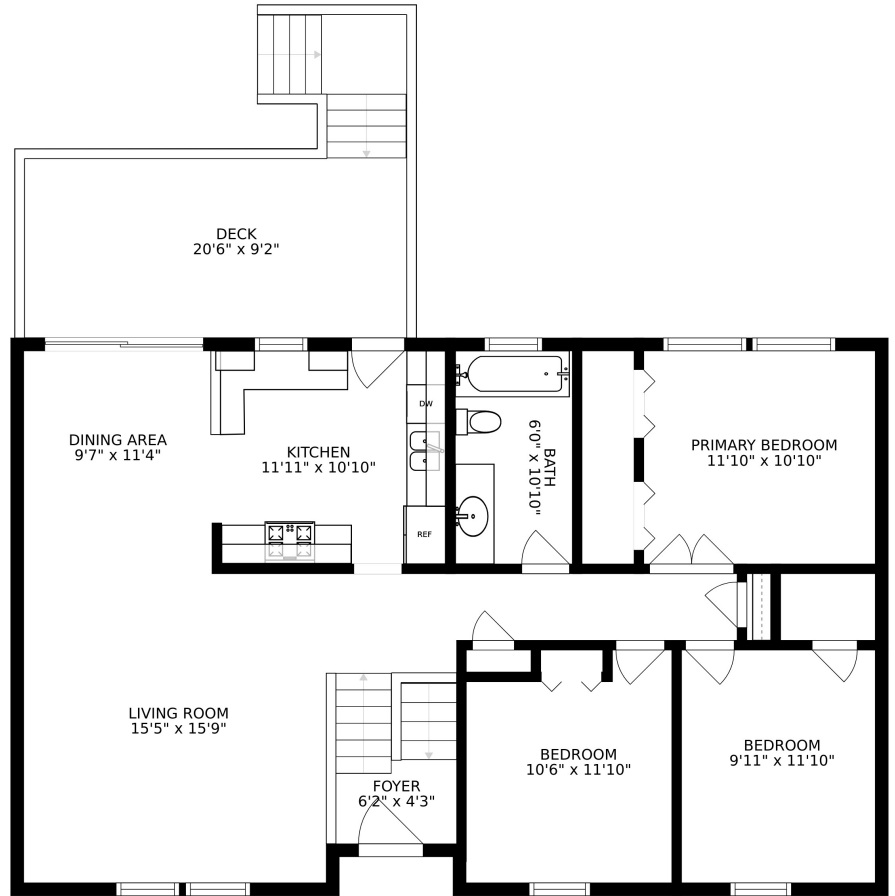

FLOOR 1

FLOOR 2

SIZES AND DIMENSIONS ARE APPROXIMATE, ACTUAL MAY VARY.

SIZES AND DIMENSIONS ARE APPROXIMATE, ACTUAL MAY VARY.

GARAGE
14'9" x 21'9"

LAUNDRY
9'1" x 10'2"

BATH
5'1" x 7'2"

RECREATION ROOM
18'5" x 21'3"

SIZES AND DIMENSIONS ARE APPROXIMATE, ACTUAL MAY VARY.