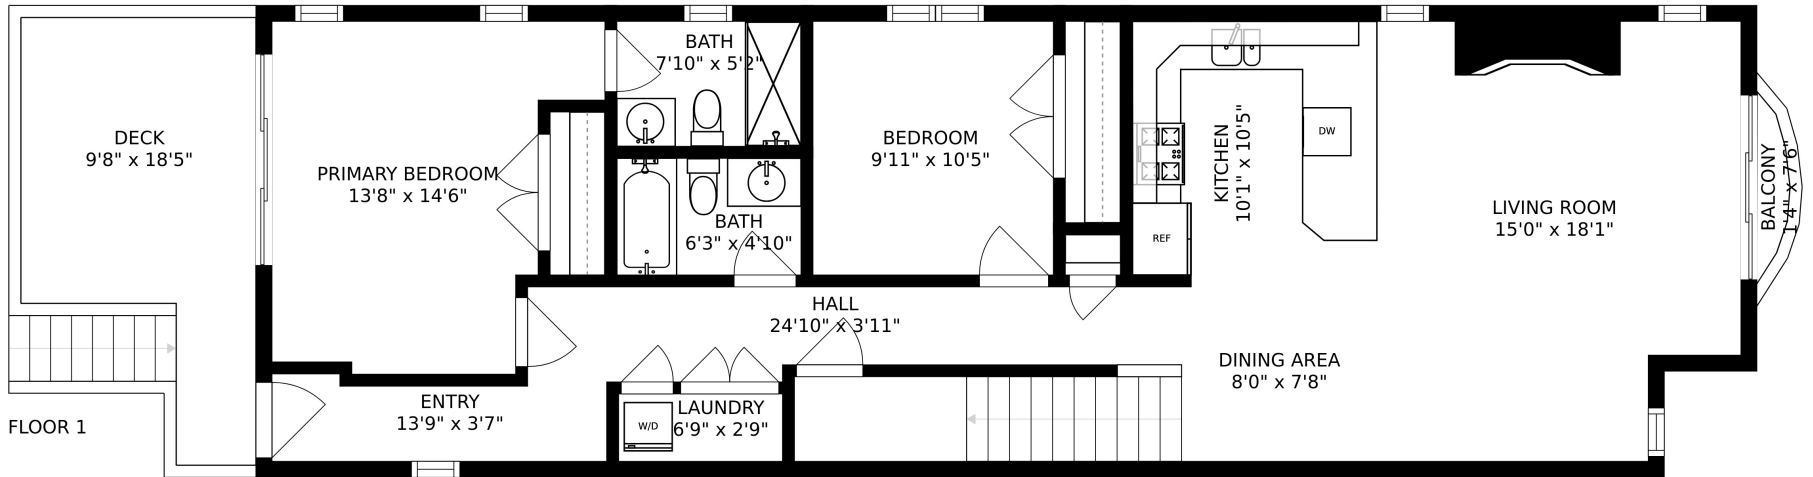

FLOOR 2

FLOOR 1

SIZES AND DIMENSIONS ARE APPROXIMATE, ACTUAL MAY VARY.

ROOF-TOP DECK  
60'5" x 18'3"

SIZES AND DIMENSIONS ARE APPROXIMATE, ACTUAL MAY VARY.

SIZES AND DIMENSIONS ARE APPROXIMATE, ACTUAL MAY VARY.