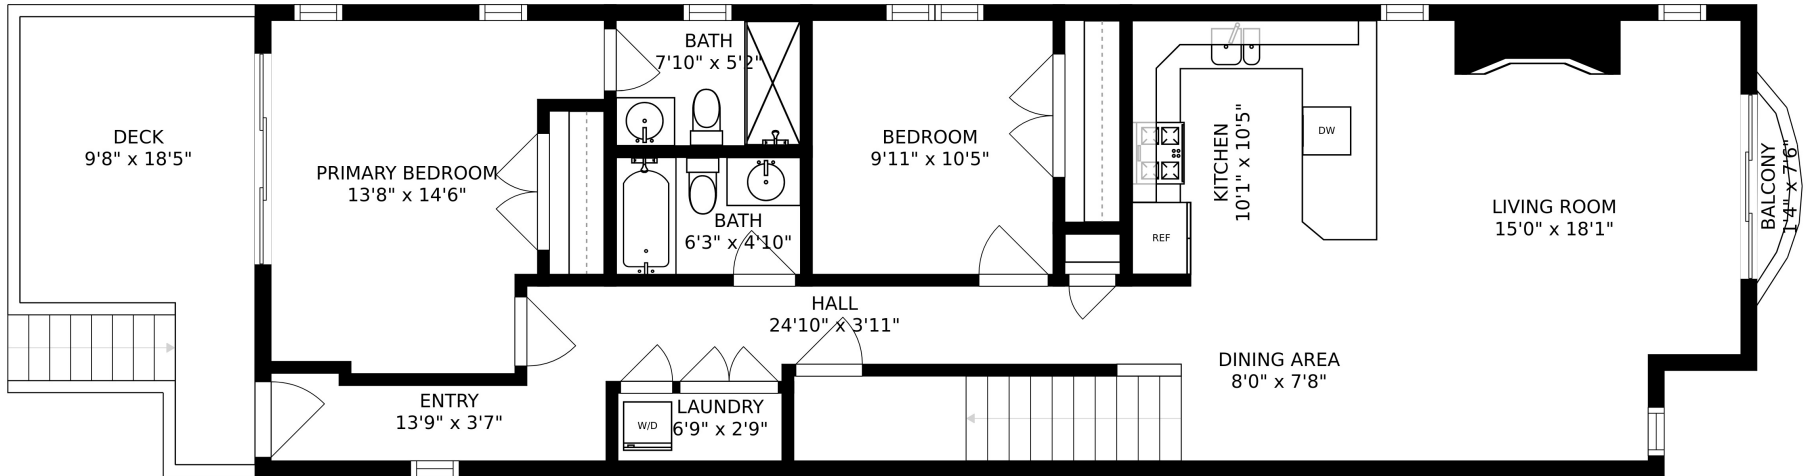

FLOOR 2

FLOOR 1

SIZES AND DIMENSIONS ARE APPROXIMATE, ACTUAL MAY VARY.

ROOF-TOP DECK  
60'5" x 18'3"

SIZES AND DIMENSIONS ARE APPROXIMATE, ACTUAL MAY VARY.

SIZES AND DIMENSIONS ARE APPROXIMATE, ACTUAL MAY VARY.