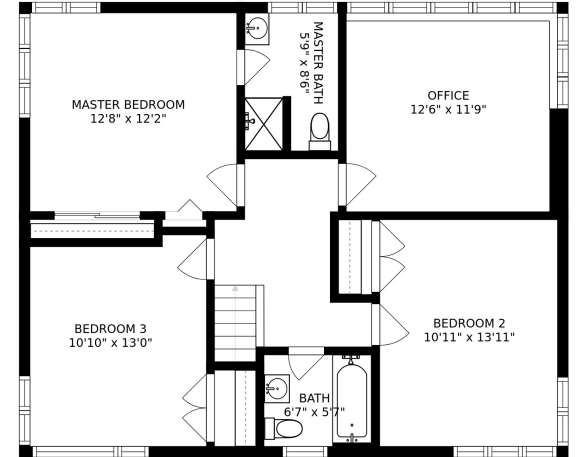

FLOOR 1

FLOOR 2

FLOOR 3

SIZES AND DIMENSIONS ARE APPROXIMATE, ACTUAL MAY VARY.

SIZES AND DIMENSIONS ARE APPROXIMATE, ACTUAL MAY VARY.

SIZES AND DIMENSIONS ARE APPROXIMATE, ACTUAL MAY VARY.

RECREATION ROOM
21'7" x 13'11"

STORAGE
8'6" x 12'3"

LAUNDRY/UTILITY/STORAGE
14'2" x 26'7"

SIZES AND DIMENSIONS ARE APPROXIMATE, ACTUAL MAY VARY.