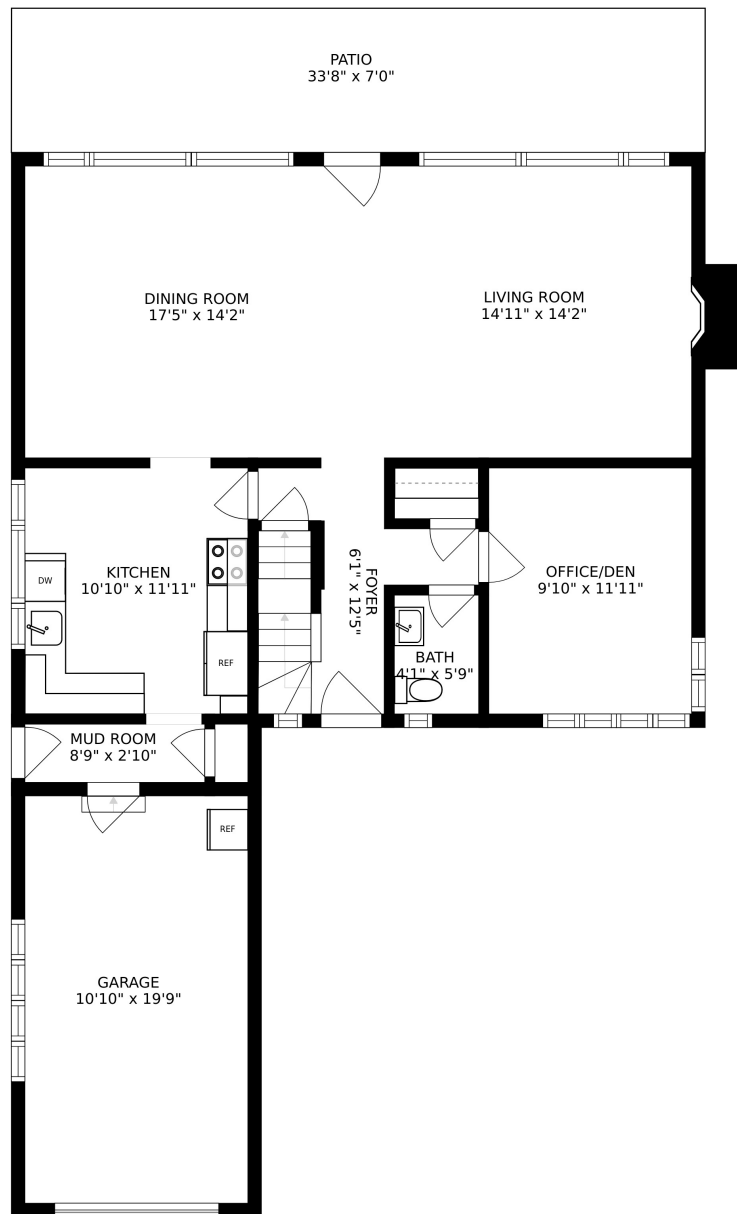

FLOOR 1

FLOOR 2

FLOOR 3

SIZES AND DIMENSIONS ARE APPROXIMATE, ACTUAL MAY VARY.

SIZES AND DIMENSIONS ARE APPROXIMATE, ACTUAL MAY VARY.

SIZES AND DIMENSIONS ARE APPROXIMATE, ACTUAL MAY VARY.

RECREATION ROOM
21'7" x 13'11"

STORAGE
8'6" x 12'3"

LAUNDRY/UTILITY/STORAGE
14'2" x 26'7"

SIZES AND DIMENSIONS ARE APPROXIMATE, ACTUAL MAY VARY.