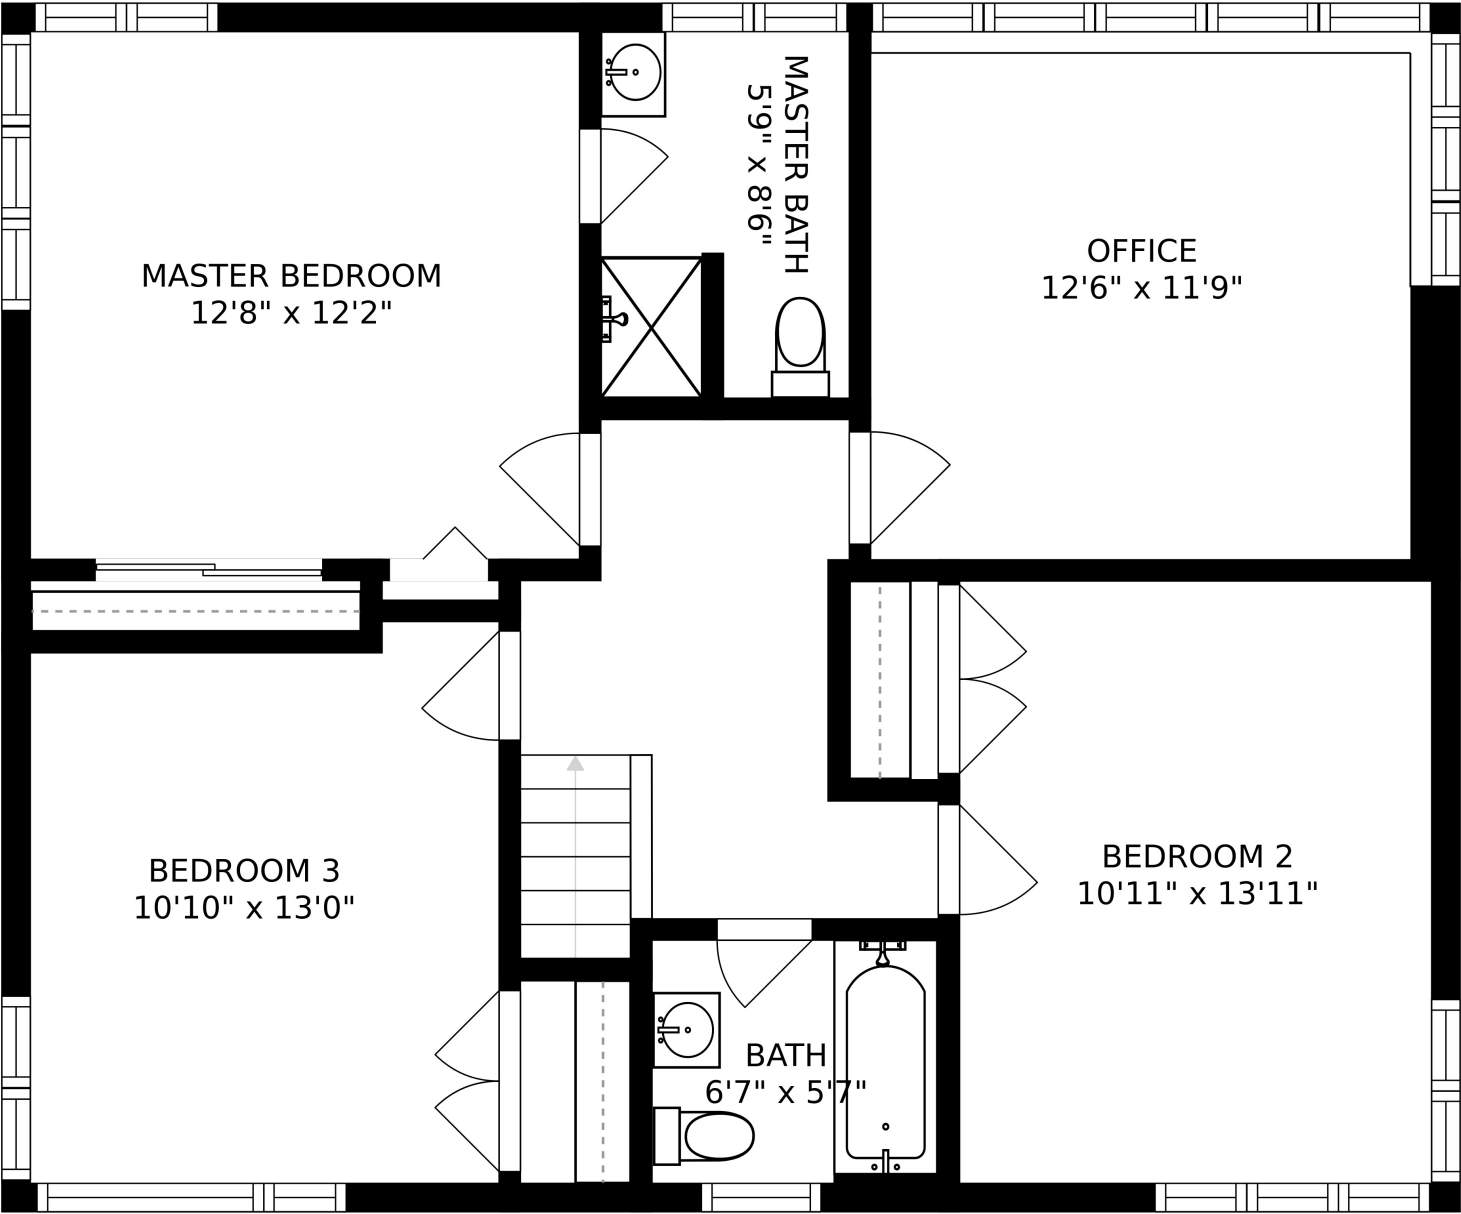

FLOOR 1

FLOOR 2

FLOOR 3

SIZES AND DIMENSIONS ARE APPROXIMATE, ACTUAL MAY VARY.

SIZES AND DIMENSIONS ARE APPROXIMATE, ACTUAL MAY VARY.

SIZES AND DIMENSIONS ARE APPROXIMATE, ACTUAL MAY VARY.

RECREATION ROOM
21'7" x 13'11"

STORAGE
8'6" x 12'3"

LAUNDRY/UTILITY/STORAGE
14'2" x 26'7"

SIZES AND DIMENSIONS ARE APPROXIMATE, ACTUAL MAY VARY.