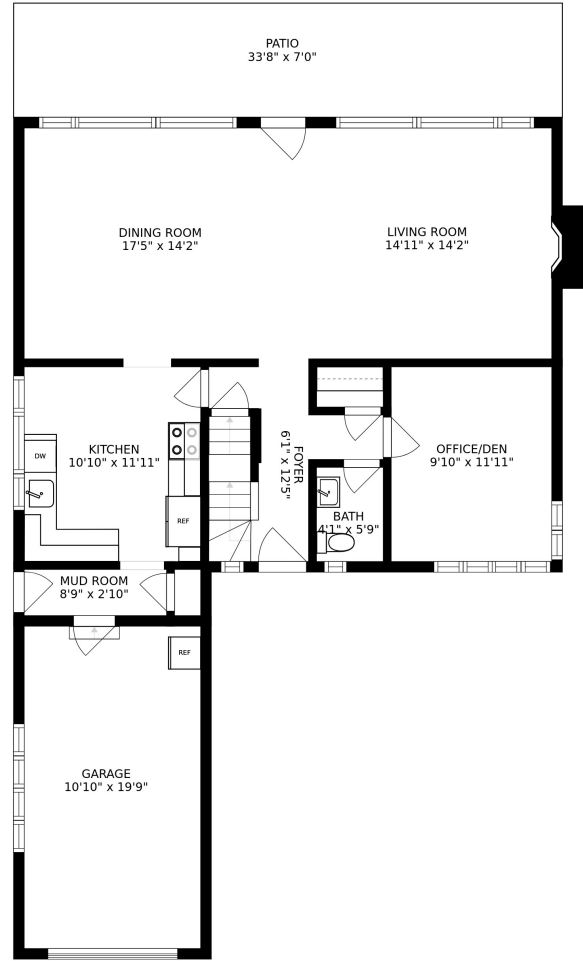

FLOOR 1

FLOOR 2

FLOOR 3

SIZES AND DIMENSIONS ARE APPROXIMATE, ACTUAL MAY VARY.

SIZES AND DIMENSIONS ARE APPROXIMATE, ACTUAL MAY VARY.

SIZES AND DIMENSIONS ARE APPROXIMATE, ACTUAL MAY VARY.

RECREATION ROOM
21'7" x 13'11"

STORAGE
8'6" x 12'3"

LAUNDRY/UTILITY/STORAGE
14'2" x 26'7"

SIZES AND DIMENSIONS ARE APPROXIMATE, ACTUAL MAY VARY.