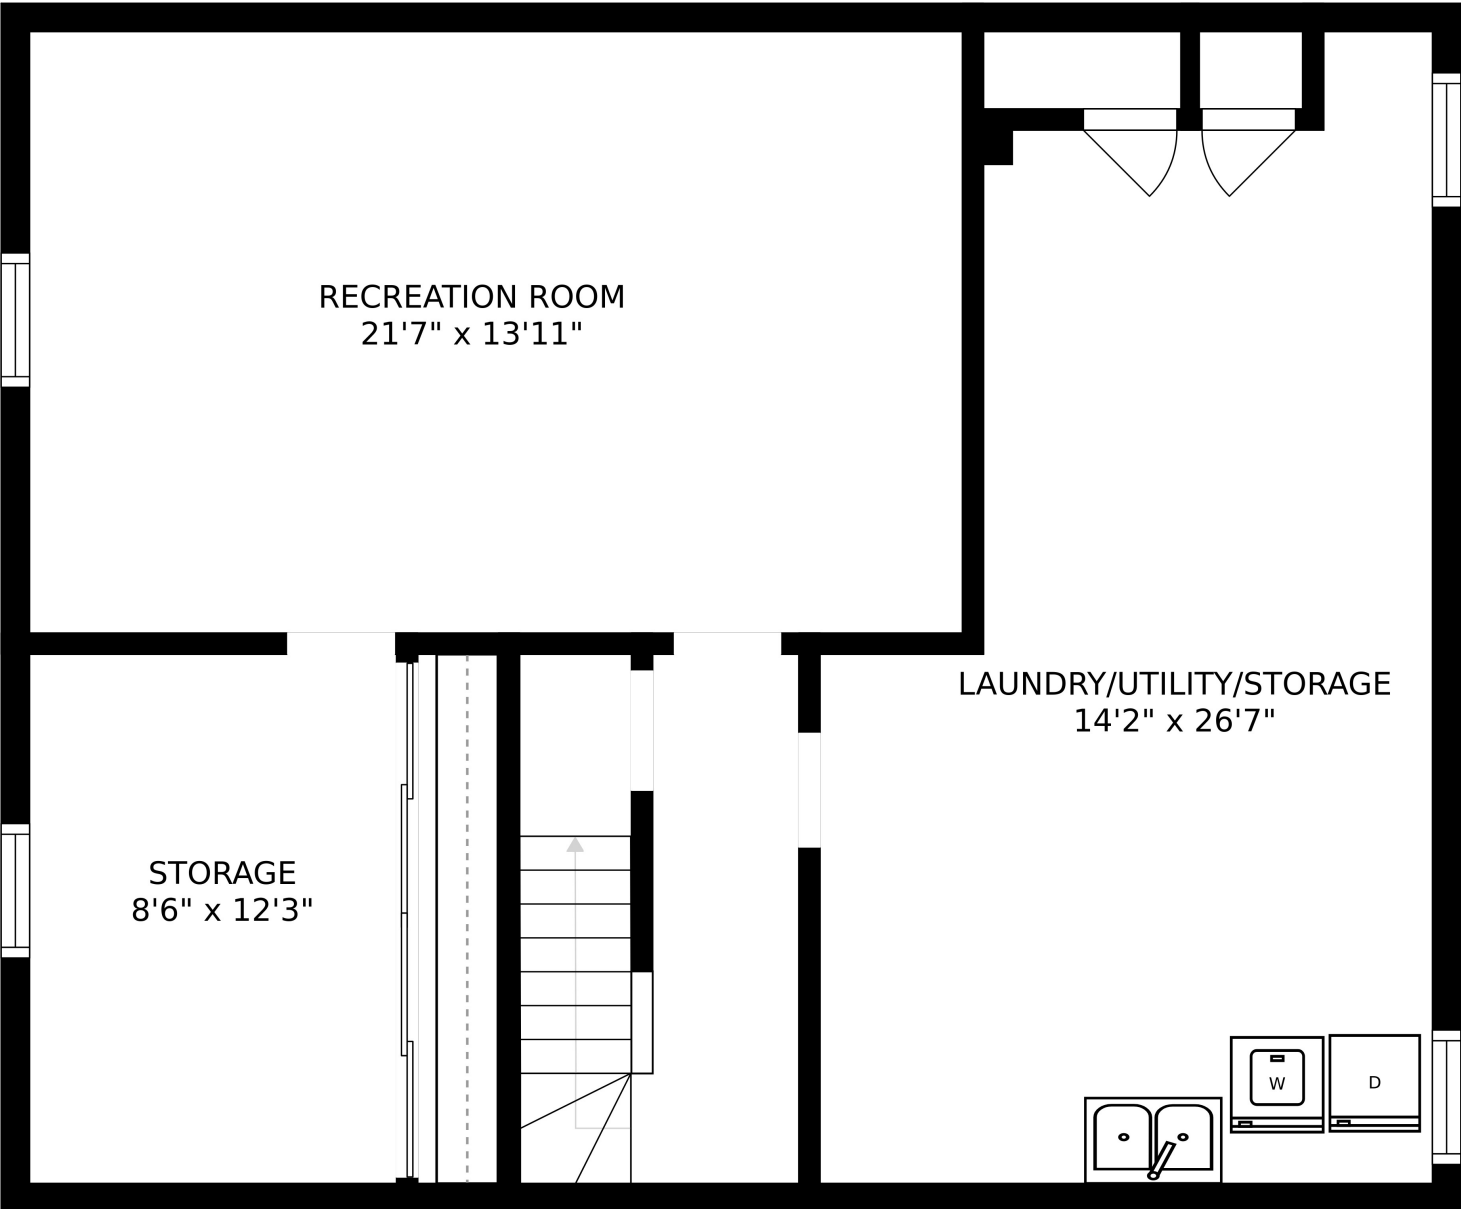

FLOOR 1

FLOOR 2

FLOOR 3

SIZES AND DIMENSIONS ARE APPROXIMATE, ACTUAL MAY VARY.

SIZES AND DIMENSIONS ARE APPROXIMATE, ACTUAL MAY VARY.

SIZES AND DIMENSIONS ARE APPROXIMATE, ACTUAL MAY VARY.

RECREATION ROOM
21'7" x 13'11"

STORAGE
8'6" x 12'3"

LAUNDRY/UTILITY/STORAGE
14'2" x 26'7"

SIZES AND DIMENSIONS ARE APPROXIMATE, ACTUAL MAY VARY.