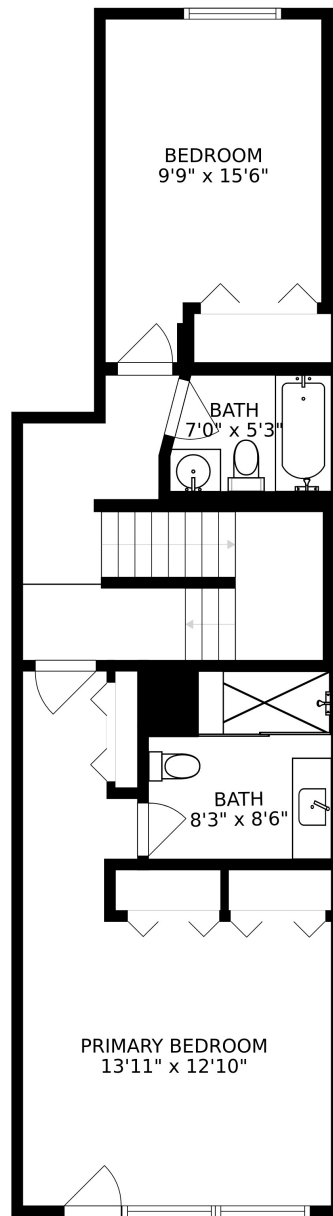

FLOOR 1

FLOOR 2

FLOOR 3

FLOOR 4

SIZES AND DIMENSIONS ARE APPROXIMATE, ACTUAL MAY VARY.

ROOF-TOP DECK
10'0" x 27'8"

SIZES AND DIMENSIONS ARE APPROXIMATE, ACTUAL MAY VARY.

SIZES AND DIMENSIONS ARE APPROXIMATE, ACTUAL MAY VARY.

SIZES AND DIMENSIONS ARE APPROXIMATE, ACTUAL MAY VARY.

SIZES AND DIMENSIONS ARE APPROXIMATE, ACTUAL MAY VARY.