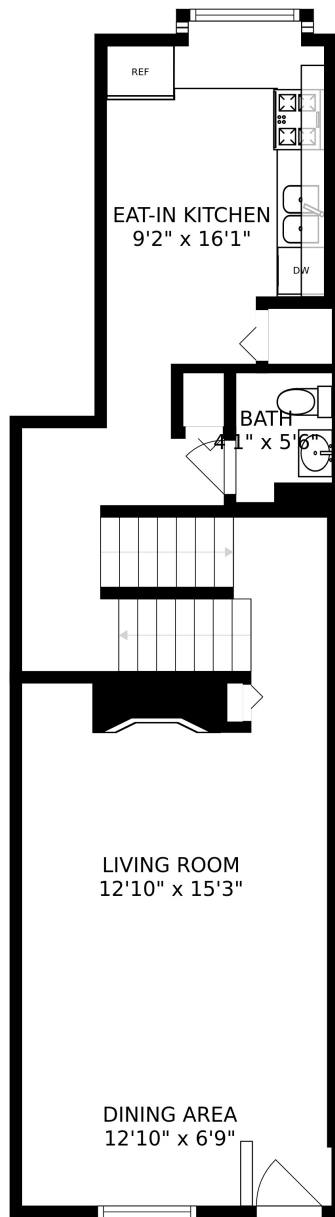

FLOOR 1

FLOOR 2

FLOOR 3

FLOOR 4

SIZES AND DIMENSIONS ARE APPROXIMATE, ACTUAL MAY VARY.

ROOF-TOP DECK
10'0" x 27'8"

SIZES AND DIMENSIONS ARE APPROXIMATE, ACTUAL MAY VARY.

SIZES AND DIMENSIONS ARE APPROXIMATE, ACTUAL MAY VARY.

SIZES AND DIMENSIONS ARE APPROXIMATE, ACTUAL MAY VARY.

SIZES AND DIMENSIONS ARE APPROXIMATE, ACTUAL MAY VARY.