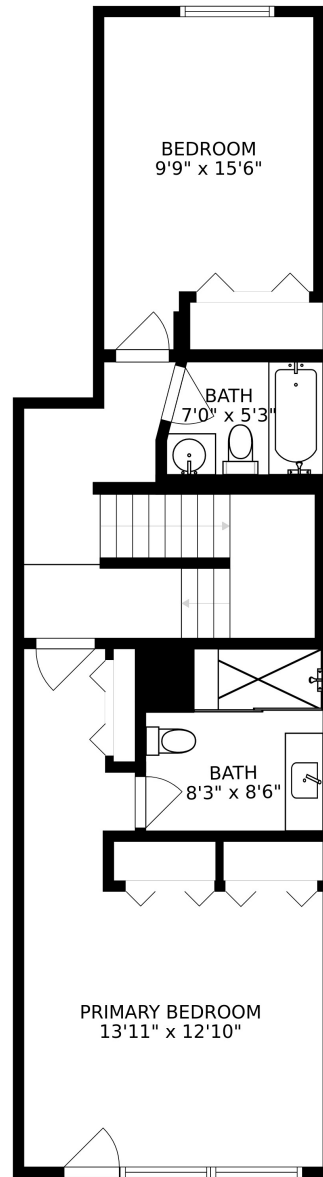

FLOOR 1

FLOOR 2

FLOOR 3

FLOOR 4

SIZES AND DIMENSIONS ARE APPROXIMATE, ACTUAL MAY VARY.

ROOF-TOP DECK
10'0" x 27'8"

SIZES AND DIMENSIONS ARE APPROXIMATE, ACTUAL MAY VARY.

SIZES AND DIMENSIONS ARE APPROXIMATE, ACTUAL MAY VARY.

SIZES AND DIMENSIONS ARE APPROXIMATE, ACTUAL MAY VARY.

SIZES AND DIMENSIONS ARE APPROXIMATE, ACTUAL MAY VARY.