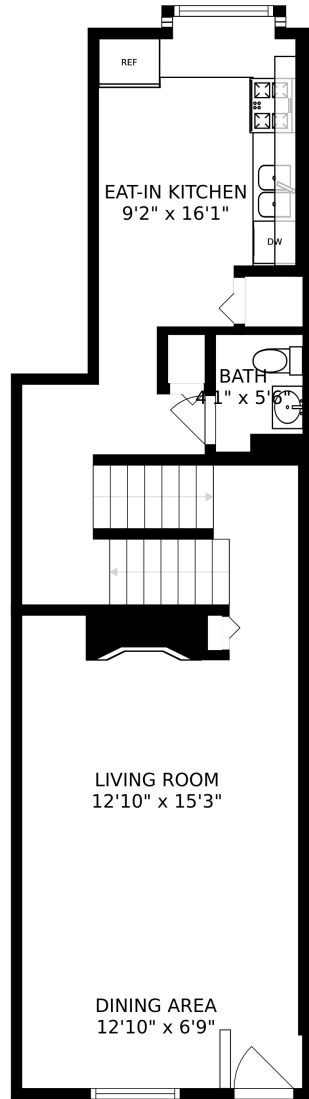

FLOOR 1

FLOOR 2

FLOOR 3

FLOOR 4

SIZES AND DIMENSIONS ARE APPROXIMATE, ACTUAL MAY VARY.

ROOF-TOP DECK
10'0" x 27'8"

SIZES AND DIMENSIONS ARE APPROXIMATE, ACTUAL MAY VARY.

SIZES AND DIMENSIONS ARE APPROXIMATE, ACTUAL MAY VARY.

SIZES AND DIMENSIONS ARE APPROXIMATE, ACTUAL MAY VARY.

SIZES AND DIMENSIONS ARE APPROXIMATE, ACTUAL MAY VARY.