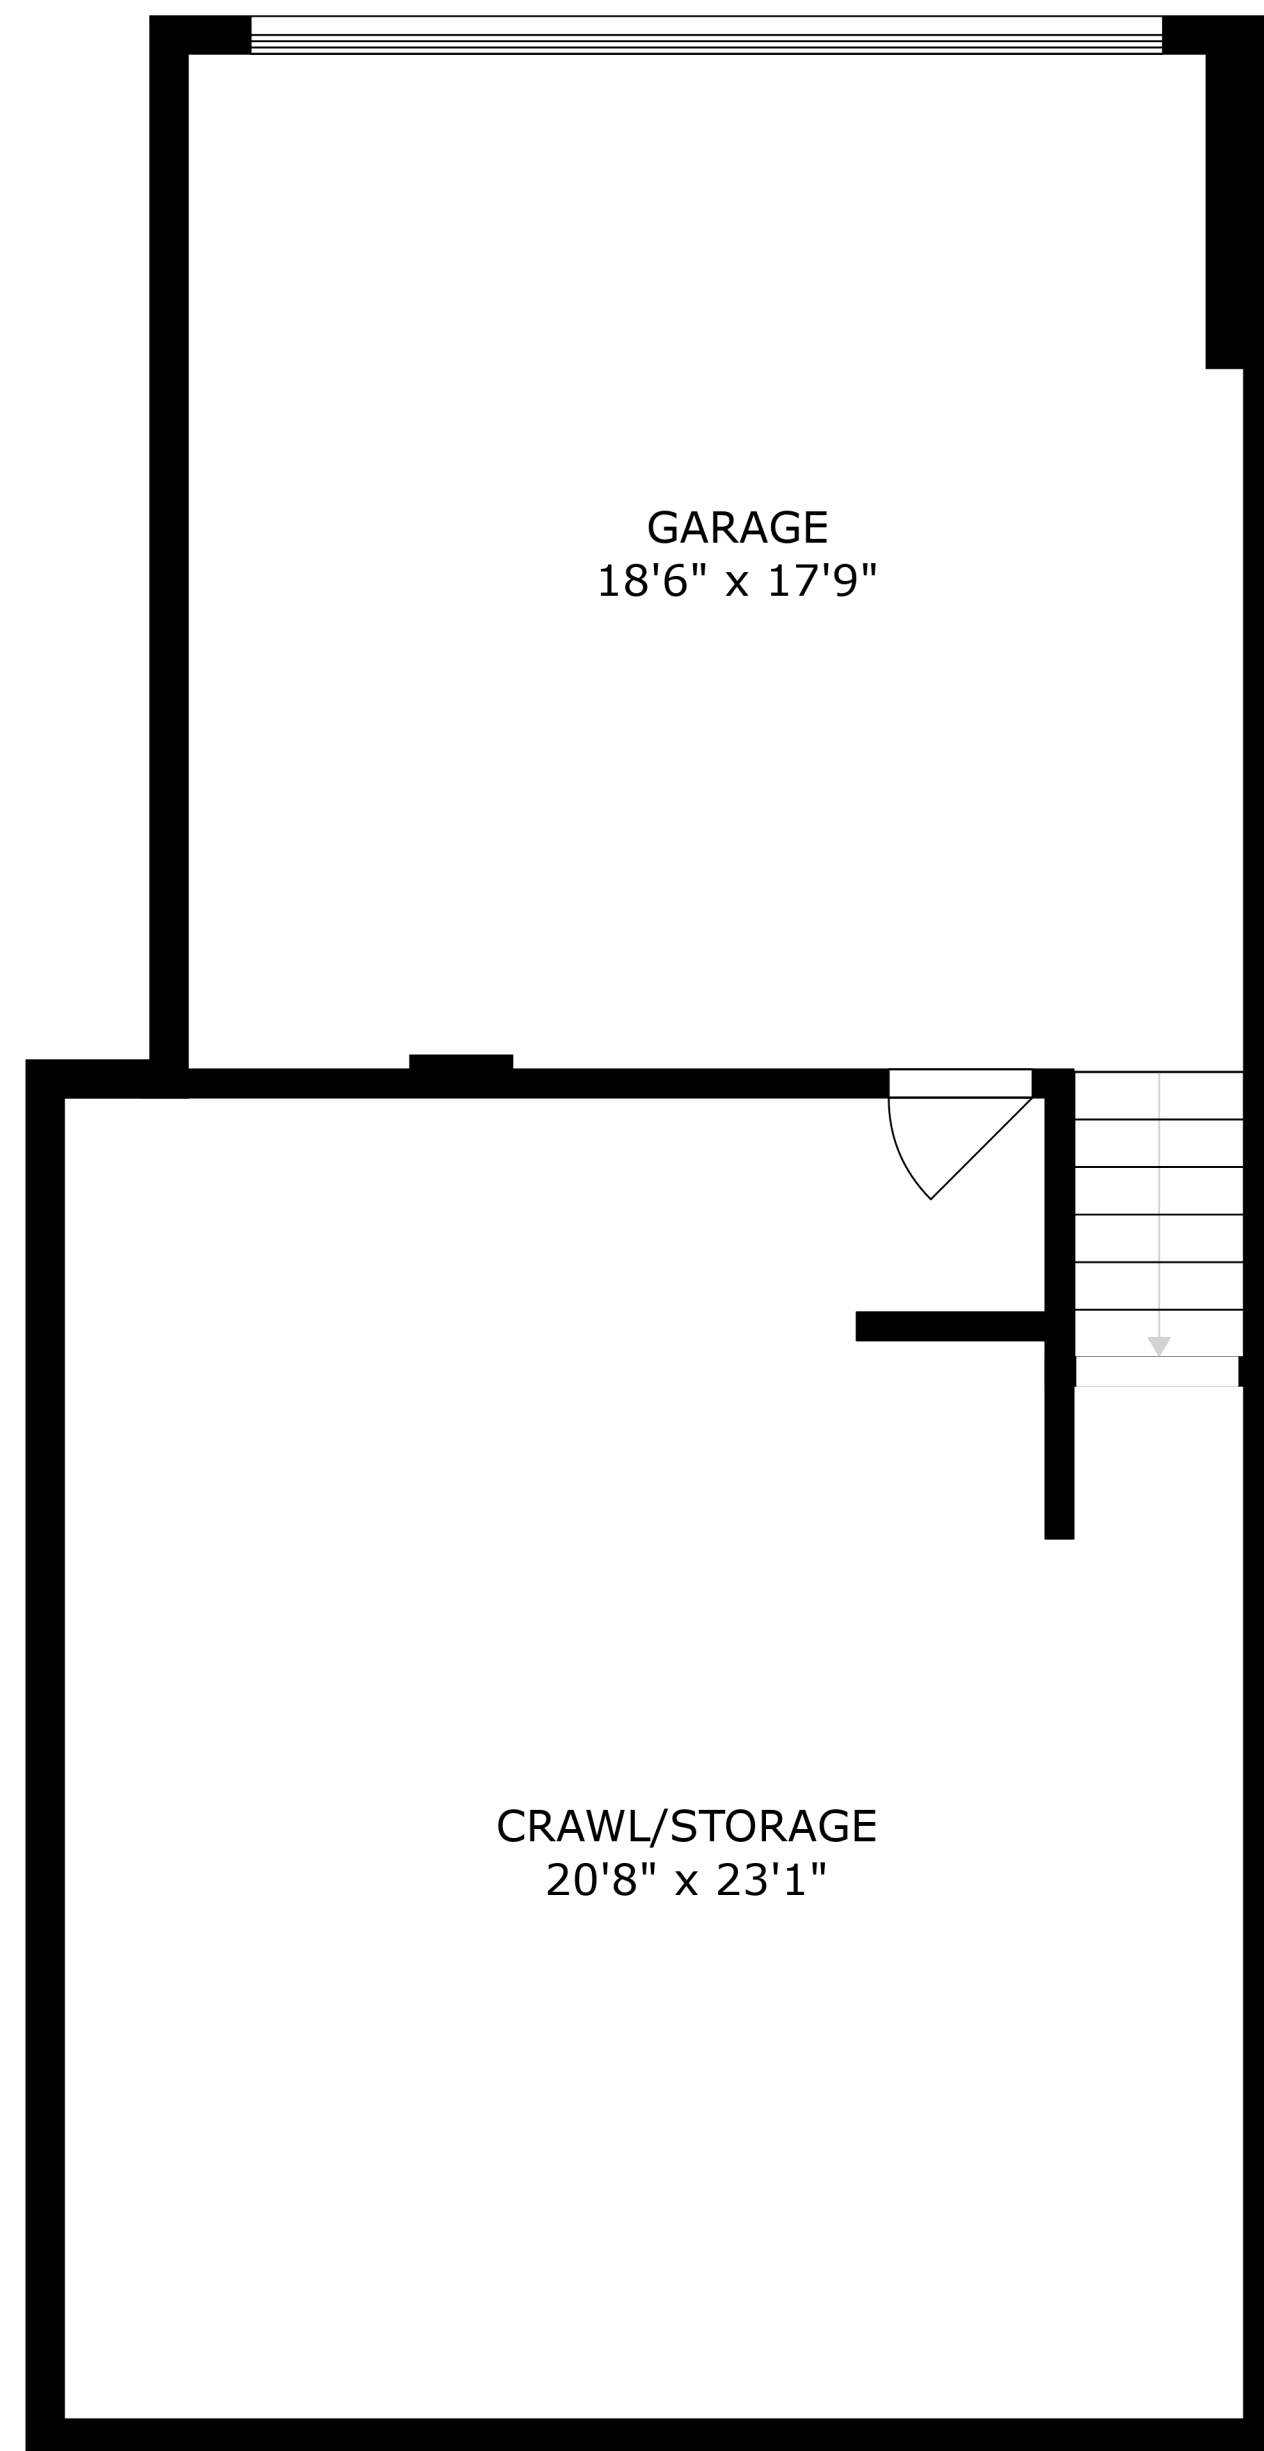

FLOOR 1

FLOOR 2

FLOOR 3

SIZES AND DIMENSIONS ARE APPROXIMATE, ACTUAL MAY VARY.

SIZES AND DIMENSIONS ARE APPROXIMATE, ACTUAL MAY VARY.

GARAGE
18'6" x 17'9"

CRAWL/STORAGE
20'8" x 23'1"