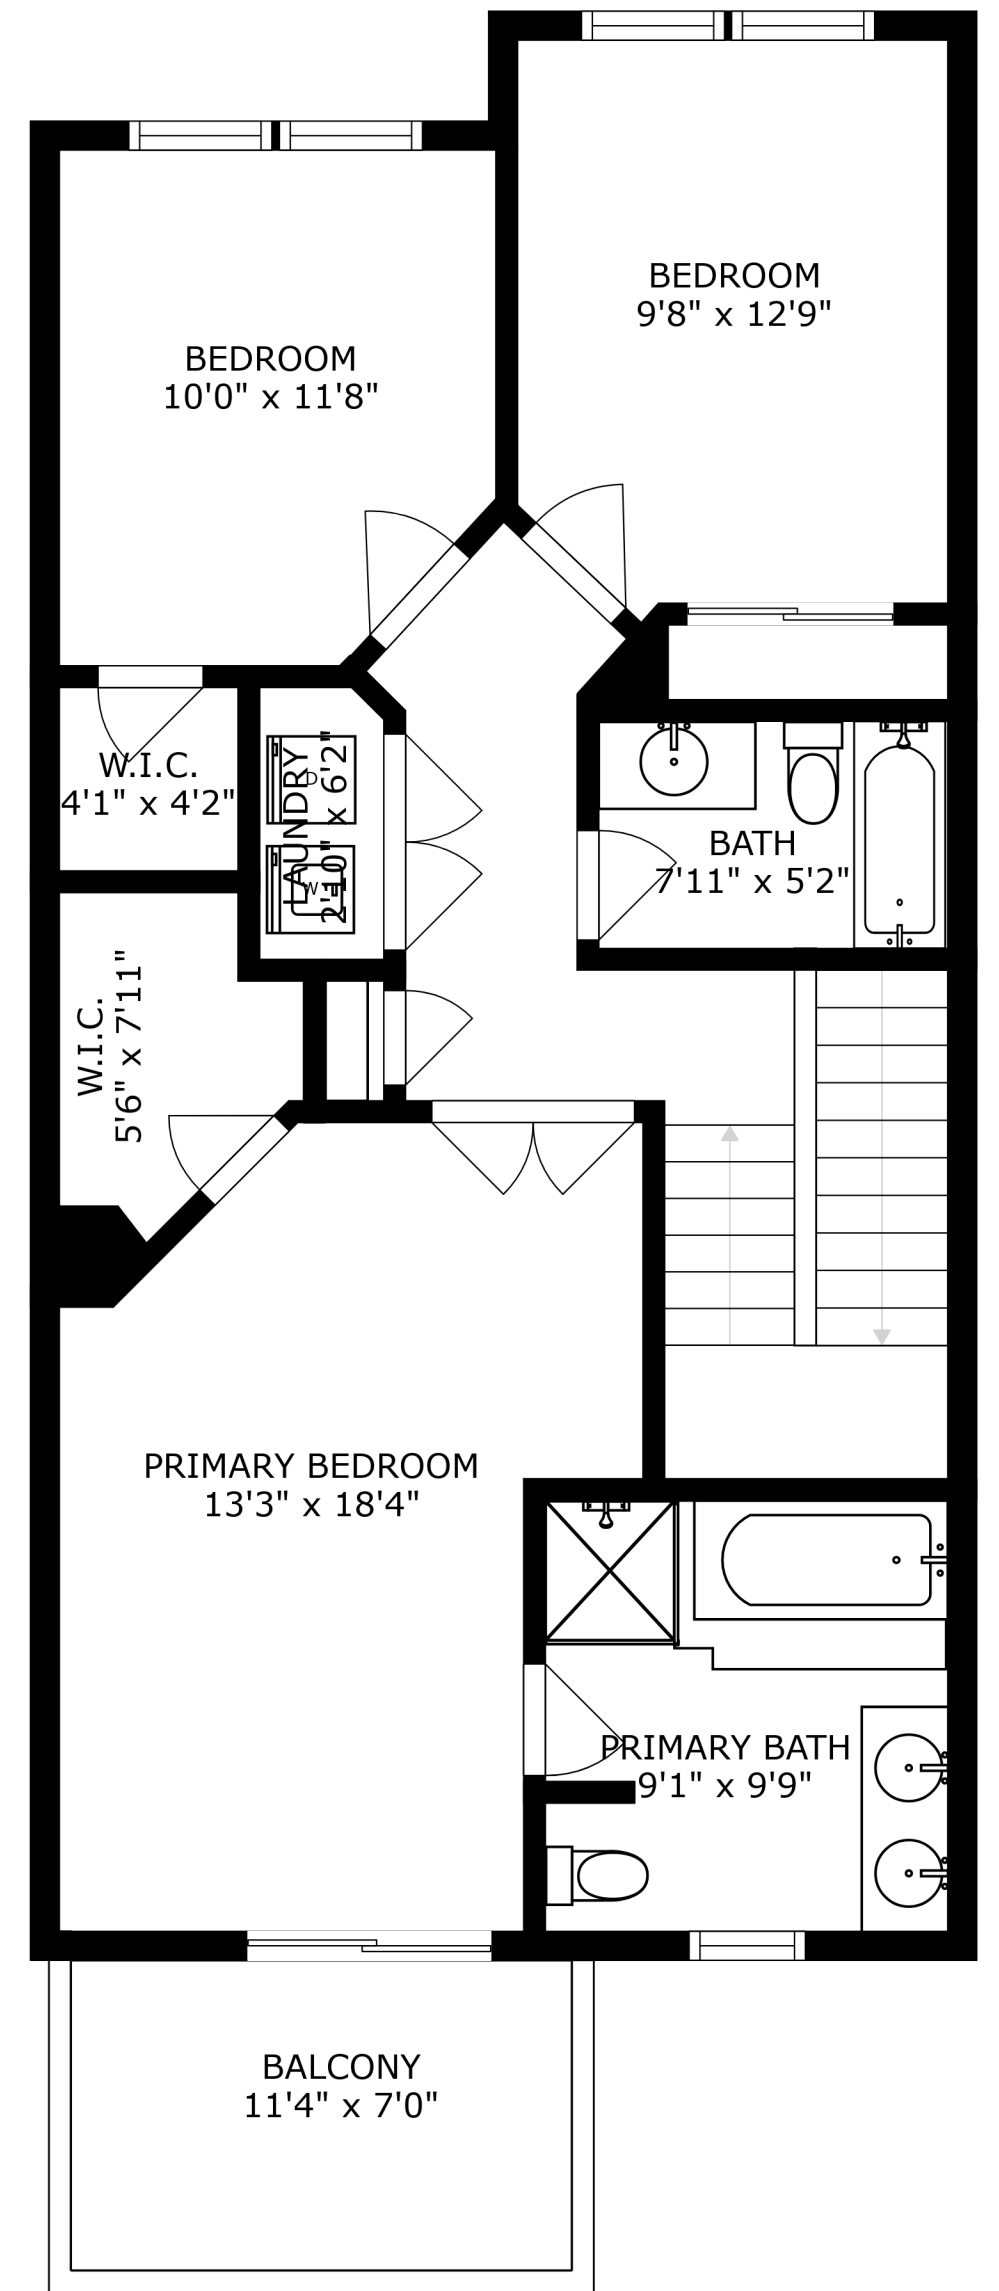

FLOOR 1

FLOOR 2

FLOOR 3

SIZES AND DIMENSIONS ARE APPROXIMATE, ACTUAL MAY VARY.

SIZES AND DIMENSIONS ARE APPROXIMATE, ACTUAL MAY VARY.

GARAGE
18'6" x 17'9"

CRAWL/STORAGE
20'8" x 23'1"