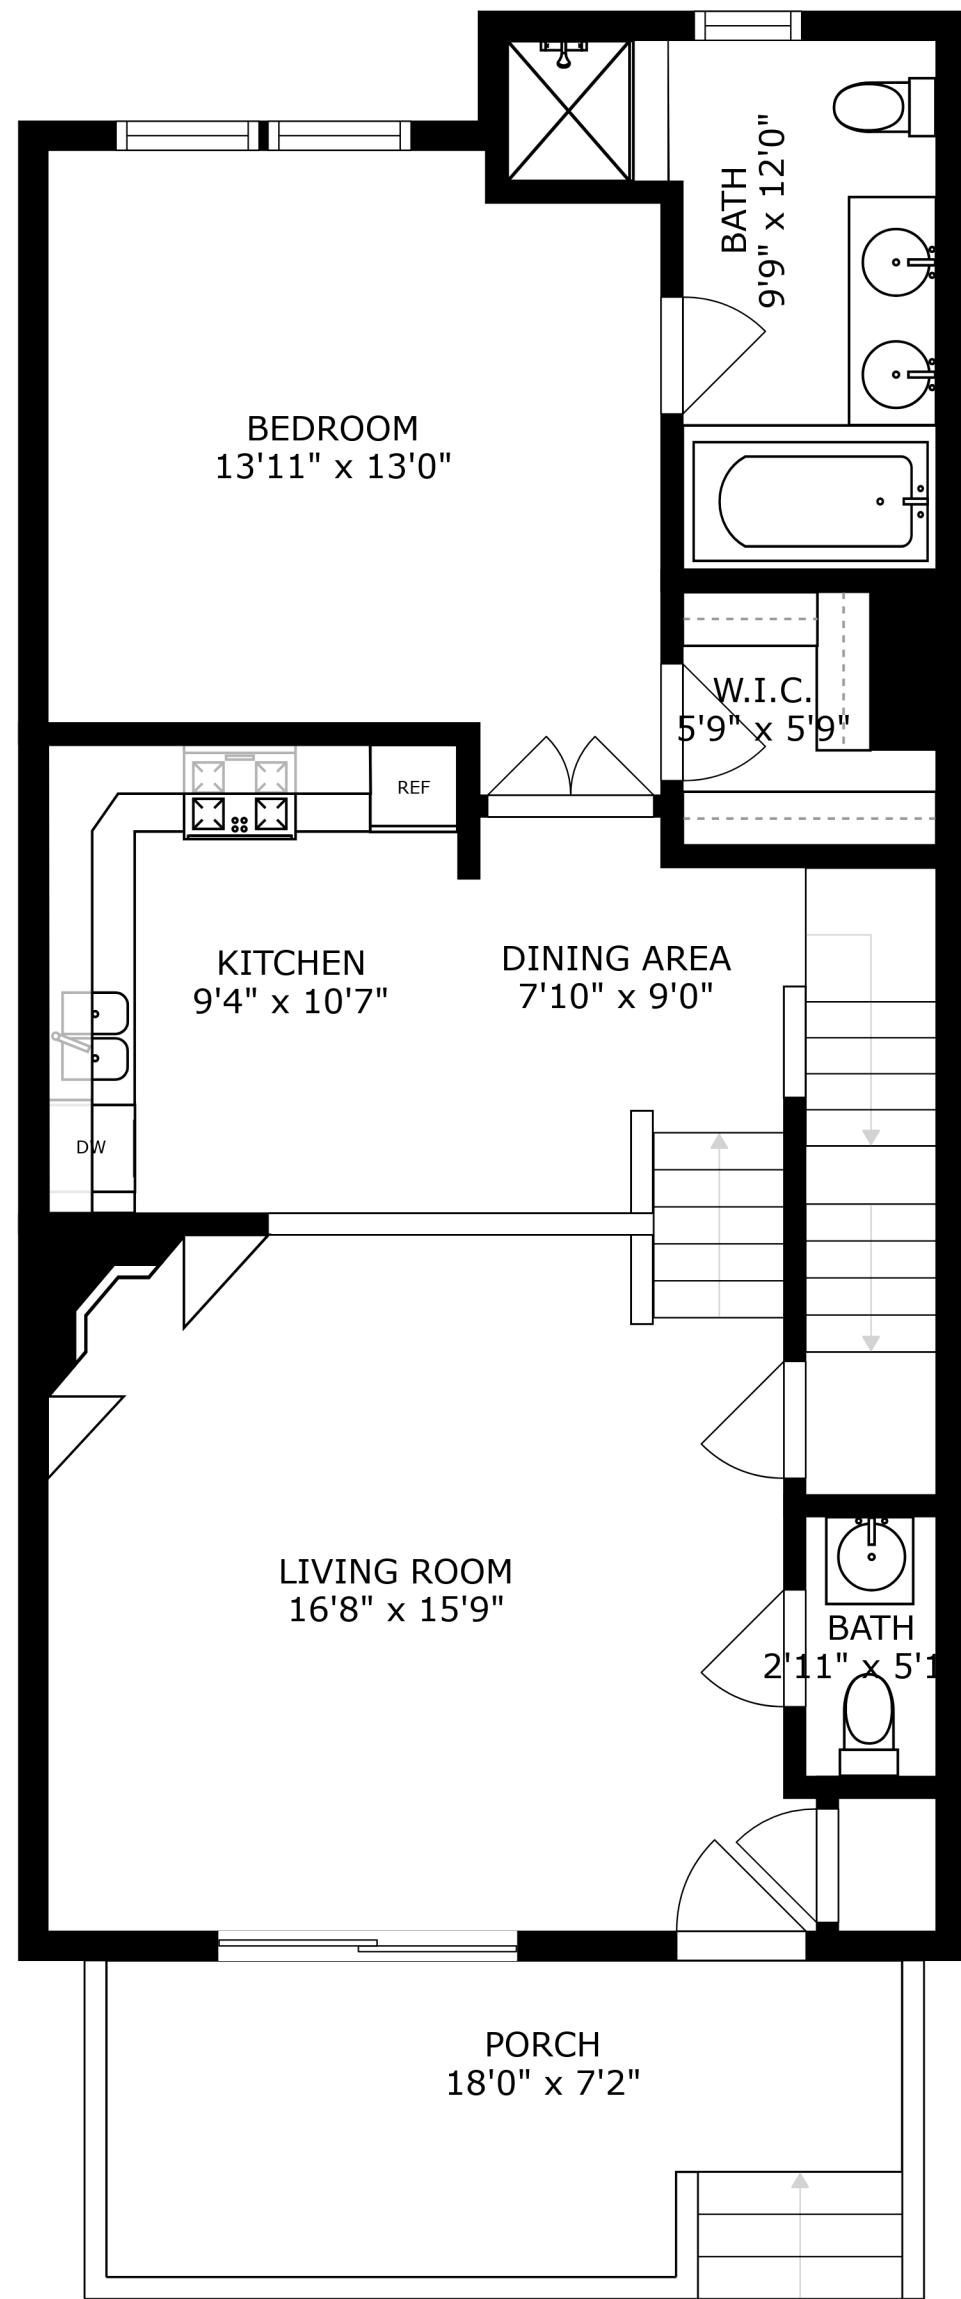

FLOOR 1

FLOOR 2

FLOOR 3

SIZES AND DIMENSIONS ARE APPROXIMATE, ACTUAL MAY VARY.

SIZES AND DIMENSIONS ARE APPROXIMATE, ACTUAL MAY VARY.

GARAGE
18'6" x 17'9"

CRAWL/STORAGE
20'8" x 23'1"