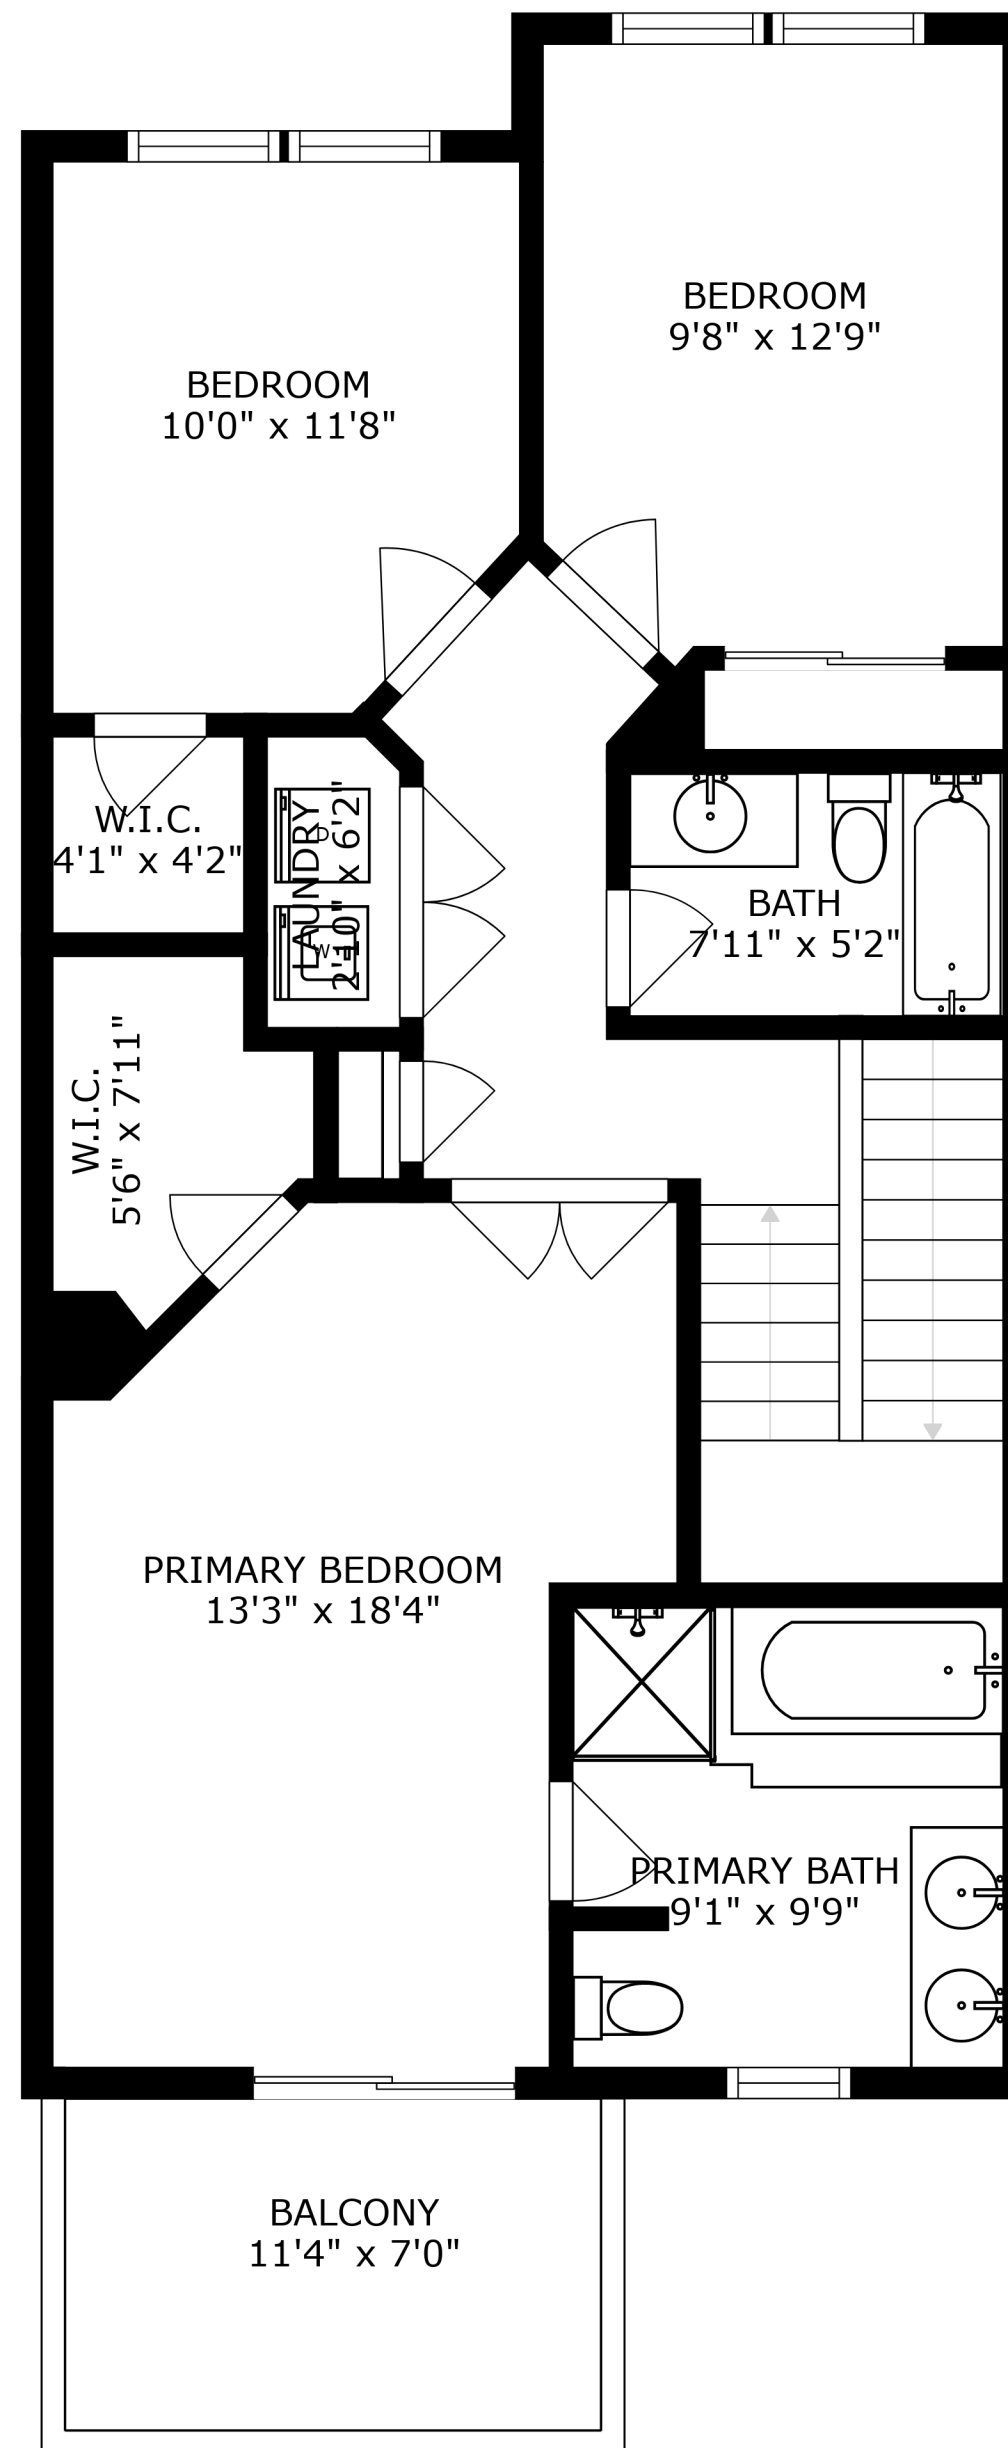

FLOOR 1

FLOOR 2

FLOOR 3

SIZES AND DIMENSIONS ARE APPROXIMATE, ACTUAL MAY VARY.

SIZES AND DIMENSIONS ARE APPROXIMATE, ACTUAL MAY VARY.

GARAGE
18'6" x 17'9"

CRAWL/STORAGE
20'8" x 23'1"