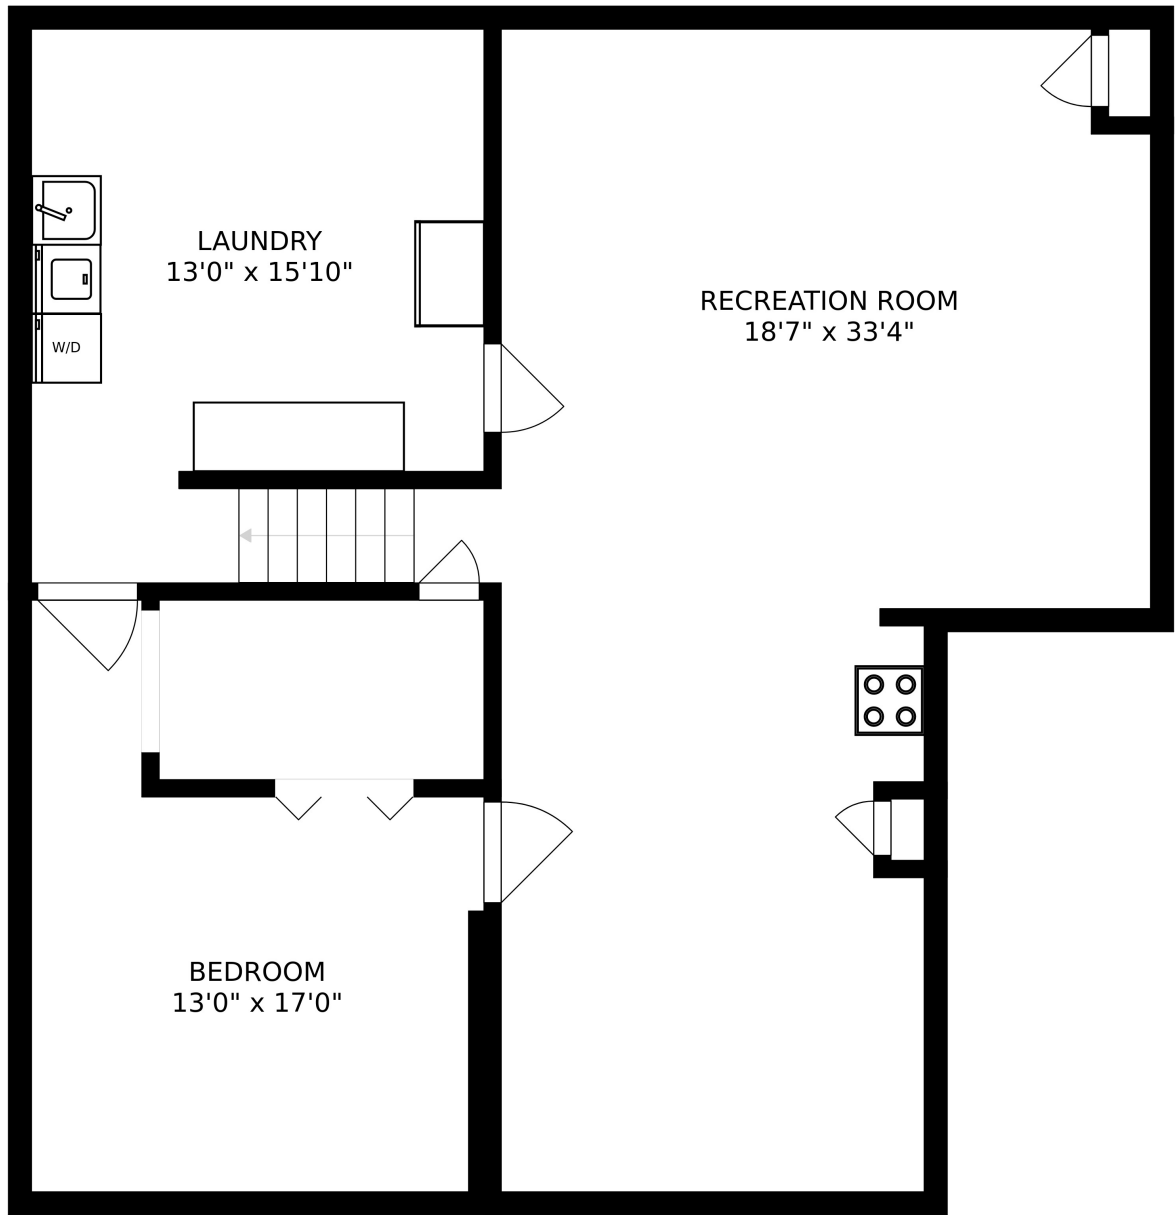

FLOOR 1

FLOOR 2

SIZES AND DIMENSIONS ARE APPROXIMATE, ACTUAL MAY VARY.

SIZES AND DIMENSIONS ARE APPROXIMATE, ACTUAL MAY VARY.

LAUNDRY  
13'0" x 15'10"

RECREATION ROOM  
18'7" x 33'4"

BEDROOM  
13'0" x 17'0"

SIZES AND DIMENSIONS ARE APPROXIMATE, ACTUAL MAY VARY.