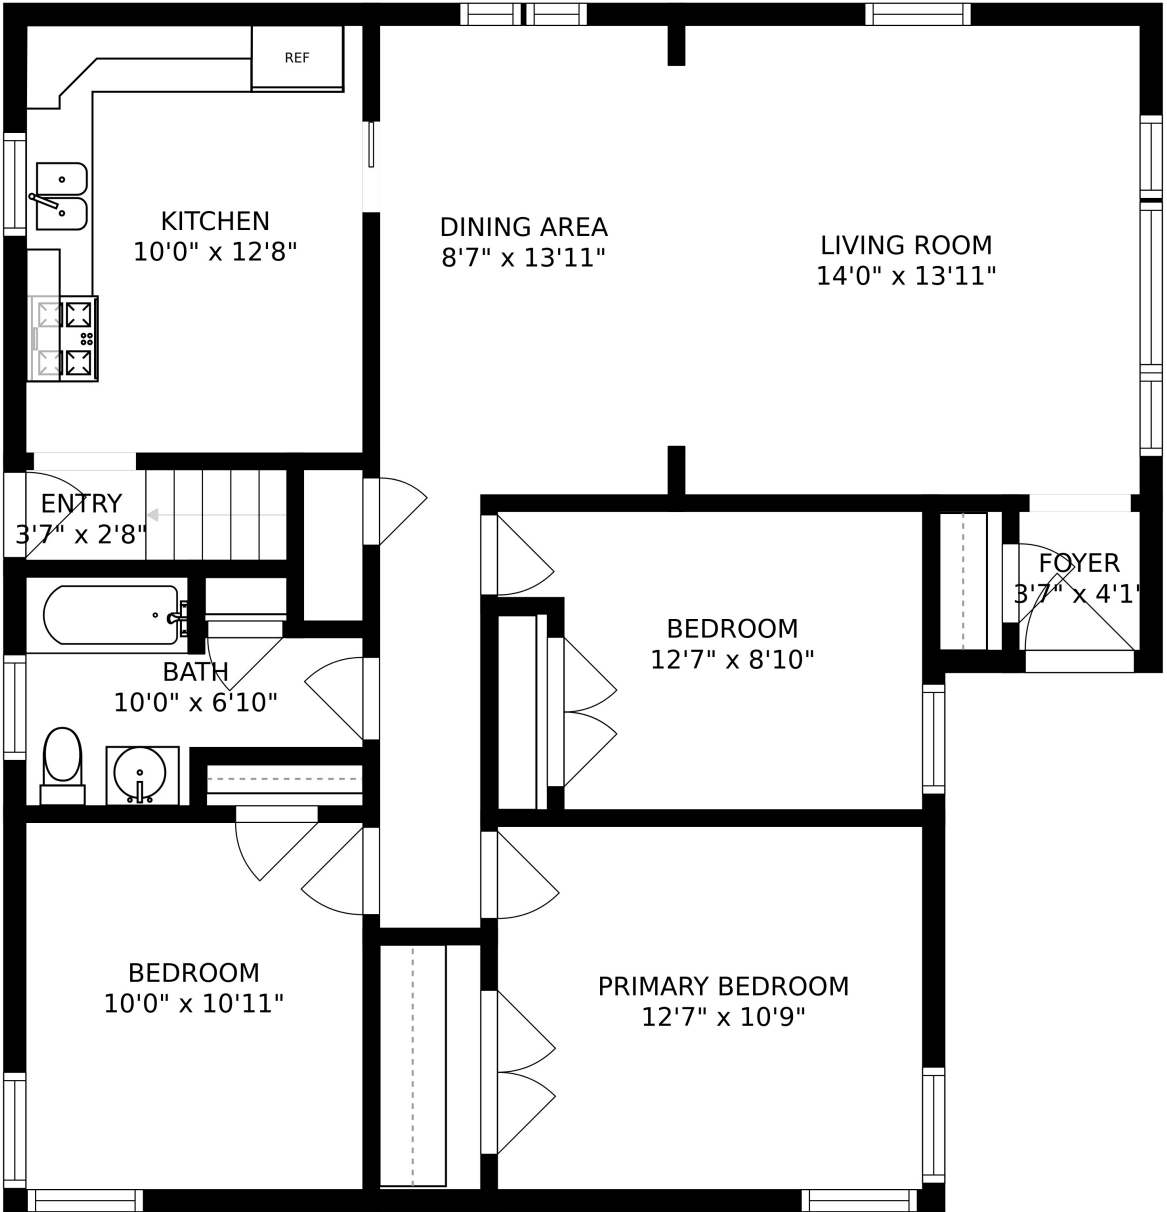

FLOOR 1

FLOOR 2

SIZES AND DIMENSIONS ARE APPROXIMATE, ACTUAL MAY VARY.

SIZES AND DIMENSIONS ARE APPROXIMATE, ACTUAL MAY VARY.

LAUNDRY  
13'0" x 15'10"

RECREATION ROOM  
18'7" x 33'4"

BEDROOM  
13'0" x 17'0"

SIZES AND DIMENSIONS ARE APPROXIMATE, ACTUAL MAY VARY.