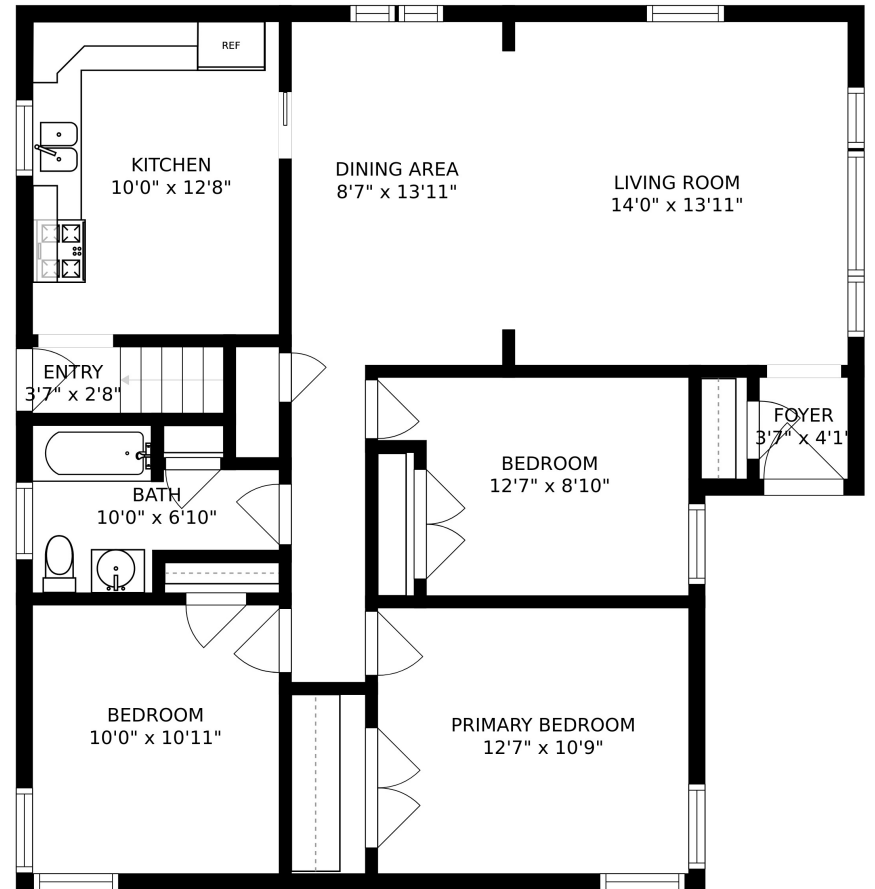

FLOOR 1

FLOOR 2

SIZES AND DIMENSIONS ARE APPROXIMATE, ACTUAL MAY VARY.

SIZES AND DIMENSIONS ARE APPROXIMATE, ACTUAL MAY VARY.

LAUNDRY  
13'0" x 15'10"

RECREATION ROOM  
18'7" x 33'4"

BEDROOM  
13'0" x 17'0"

SIZES AND DIMENSIONS ARE APPROXIMATE, ACTUAL MAY VARY.