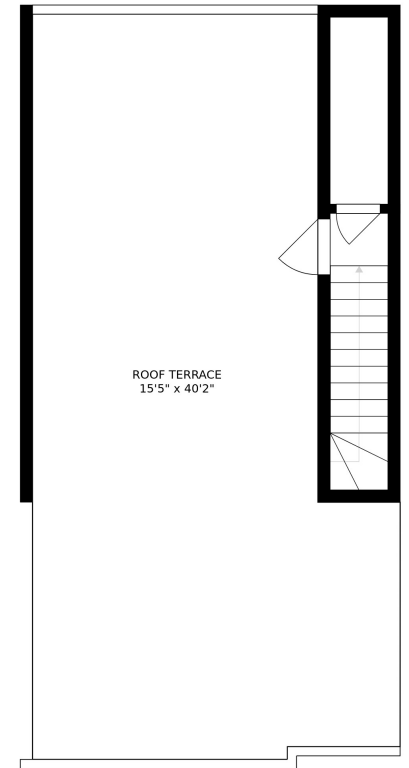

FLOOR 1

FLOOR 2

FLOOR 3

FLOOR 4

SIZES AND DIMENSIONS ARE APPROXIMATE, ACTUAL MAY VARY.

ROOF TERRACE  
15'5" x 40'2"

SIZES AND DIMENSIONS ARE APPROXIMATE, ACTUAL MAY VARY.

SIZES AND DIMENSIONS ARE APPROXIMATE, ACTUAL MAY VARY.

SIZES AND DIMENSIONS ARE APPROXIMATE, ACTUAL MAY VARY.

SIZES AND DIMENSIONS ARE APPROXIMATE, ACTUAL MAY VARY.