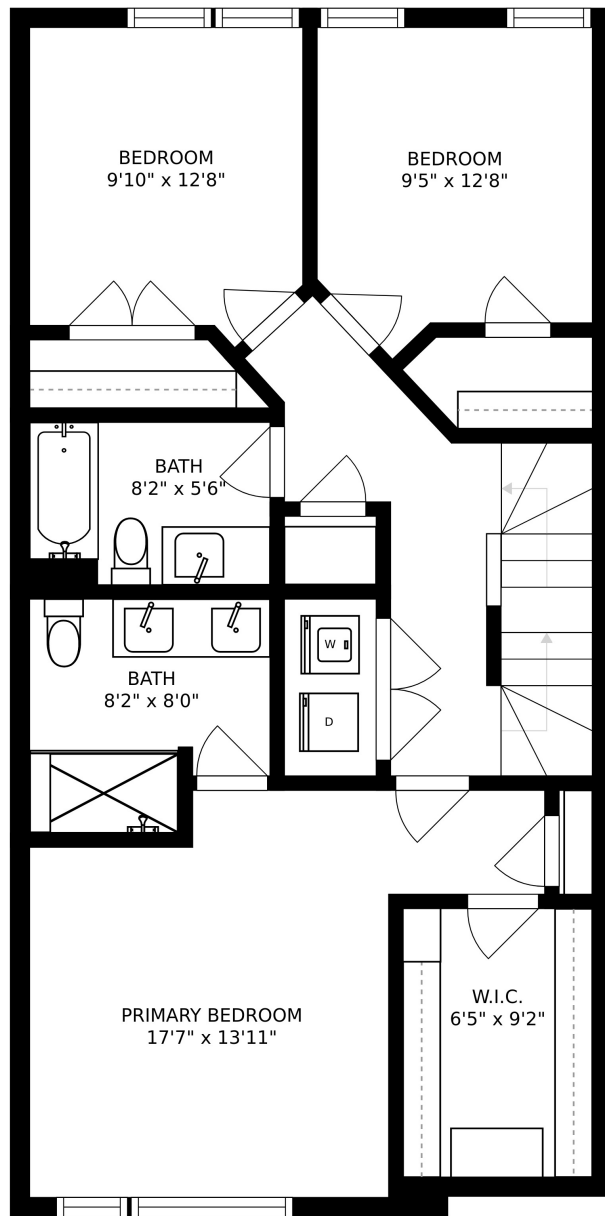

FLOOR 1

FLOOR 2

FLOOR 3

FLOOR 4

SIZES AND DIMENSIONS ARE APPROXIMATE, ACTUAL MAY VARY.

ROOF TERRACE  
15'5" x 40'2"

SIZES AND DIMENSIONS ARE APPROXIMATE, ACTUAL MAY VARY.

SIZES AND DIMENSIONS ARE APPROXIMATE, ACTUAL MAY VARY.

SIZES AND DIMENSIONS ARE APPROXIMATE, ACTUAL MAY VARY.

SIZES AND DIMENSIONS ARE APPROXIMATE, ACTUAL MAY VARY.