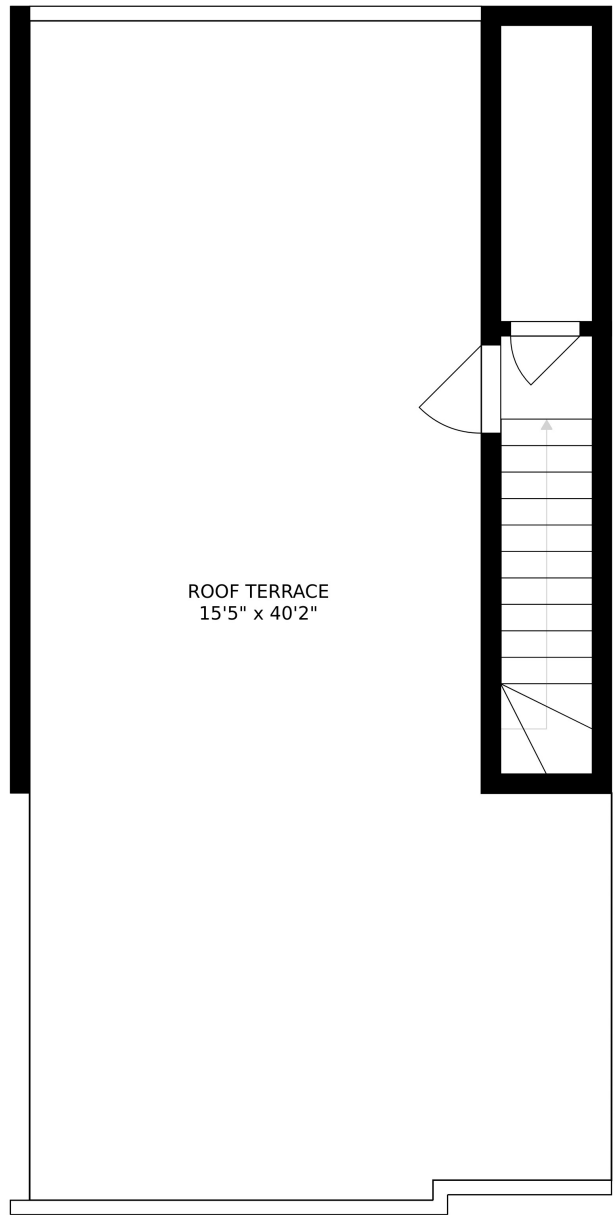

FLOOR 1

FLOOR 2

FLOOR 3

FLOOR 4

SIZES AND DIMENSIONS ARE APPROXIMATE, ACTUAL MAY VARY.

ROOF TERRACE  
15'5" x 40'2"

SIZES AND DIMENSIONS ARE APPROXIMATE, ACTUAL MAY VARY.

SIZES AND DIMENSIONS ARE APPROXIMATE, ACTUAL MAY VARY.

SIZES AND DIMENSIONS ARE APPROXIMATE, ACTUAL MAY VARY.

SIZES AND DIMENSIONS ARE APPROXIMATE, ACTUAL MAY VARY.