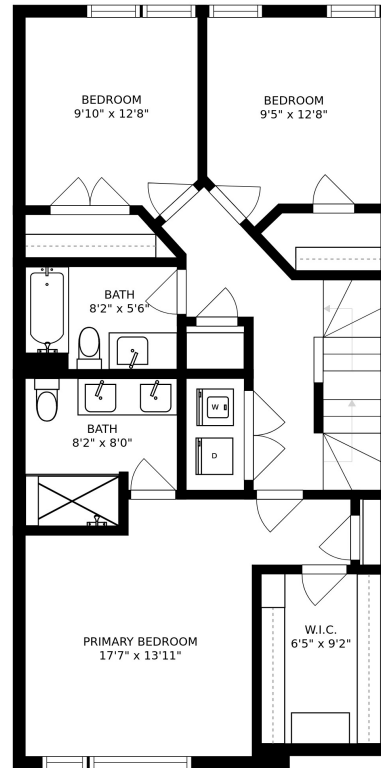

FLOOR 1

FLOOR 2

FLOOR 3

FLOOR 4

SIZES AND DIMENSIONS ARE APPROXIMATE, ACTUAL MAY VARY.

ROOF TERRACE  
15'5" x 40'2"

SIZES AND DIMENSIONS ARE APPROXIMATE, ACTUAL MAY VARY.

SIZES AND DIMENSIONS ARE APPROXIMATE, ACTUAL MAY VARY.

SIZES AND DIMENSIONS ARE APPROXIMATE, ACTUAL MAY VARY.

SIZES AND DIMENSIONS ARE APPROXIMATE, ACTUAL MAY VARY.