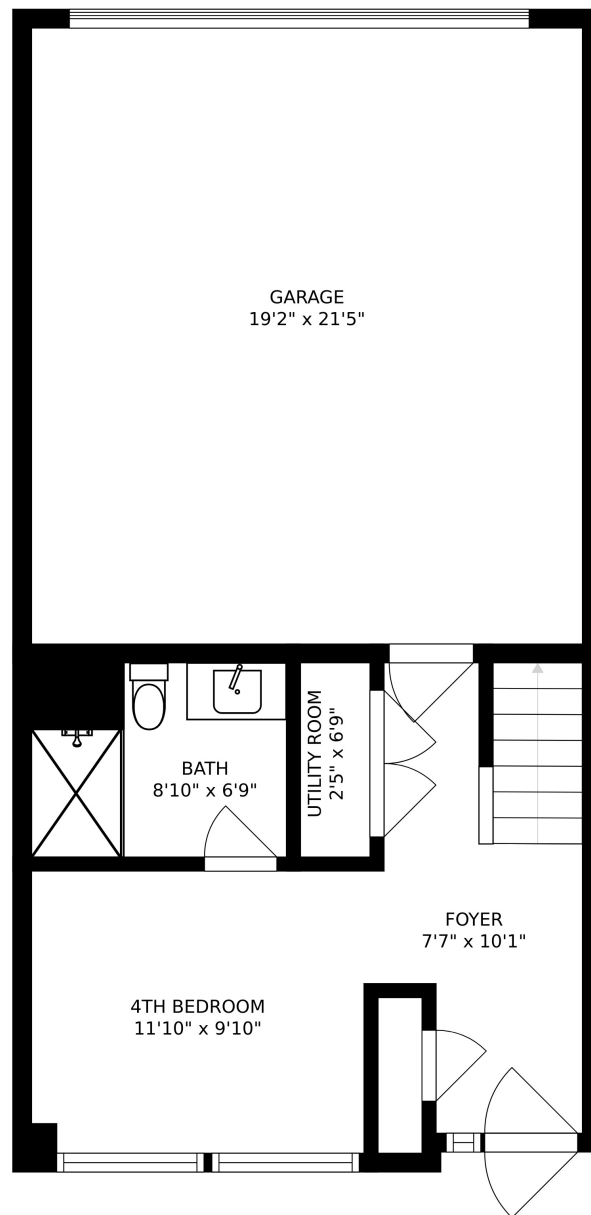

FLOOR 1

FLOOR 2

FLOOR 3

FLOOR 4

SIZES AND DIMENSIONS ARE APPROXIMATE, ACTUAL MAY VARY.

ROOF TERRACE  
15'5" x 40'2"

SIZES AND DIMENSIONS ARE APPROXIMATE, ACTUAL MAY VARY.

SIZES AND DIMENSIONS ARE APPROXIMATE, ACTUAL MAY VARY.

SIZES AND DIMENSIONS ARE APPROXIMATE, ACTUAL MAY VARY.

SIZES AND DIMENSIONS ARE APPROXIMATE, ACTUAL MAY VARY.