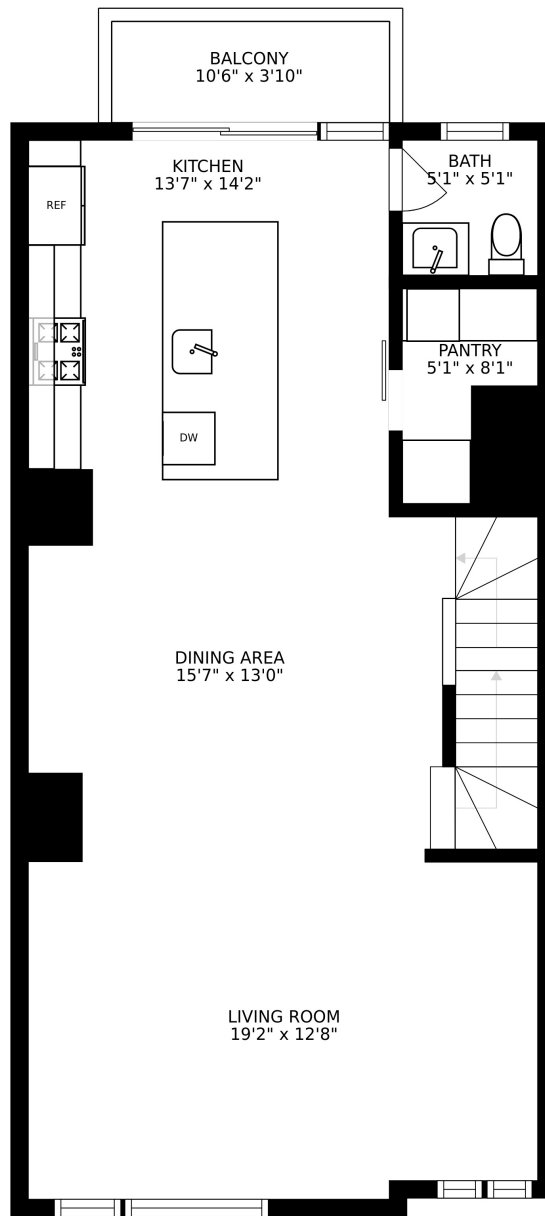

FLOOR 1

FLOOR 2

FLOOR 3

FLOOR 4

SIZES AND DIMENSIONS ARE APPROXIMATE, ACTUAL MAY VARY.

ROOF TERRACE  
15'5" x 40'2"

SIZES AND DIMENSIONS ARE APPROXIMATE, ACTUAL MAY VARY.

SIZES AND DIMENSIONS ARE APPROXIMATE, ACTUAL MAY VARY.

SIZES AND DIMENSIONS ARE APPROXIMATE, ACTUAL MAY VARY.

SIZES AND DIMENSIONS ARE APPROXIMATE, ACTUAL MAY VARY.