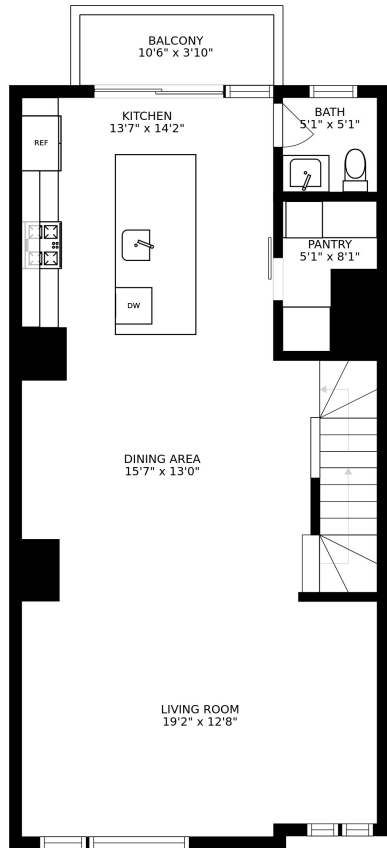

FLOOR 1

FLOOR 2

FLOOR 3

FLOOR 4

SIZES AND DIMENSIONS ARE APPROXIMATE, ACTUAL MAY VARY.

ROOF TERRACE  
15'5" x 40'2"

SIZES AND DIMENSIONS ARE APPROXIMATE, ACTUAL MAY VARY.

SIZES AND DIMENSIONS ARE APPROXIMATE, ACTUAL MAY VARY.

SIZES AND DIMENSIONS ARE APPROXIMATE, ACTUAL MAY VARY.

SIZES AND DIMENSIONS ARE APPROXIMATE, ACTUAL MAY VARY.