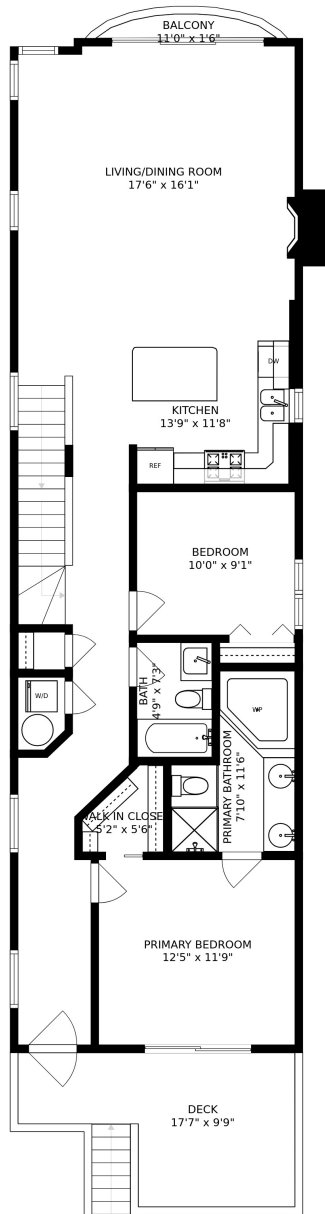

SIZES AND DIMENSIONS ARE APPROXIMATE, ACTUAL MAY VARY.

ROOFTOP DECK  
17'7" x 63'4"

SIZES AND DIMENSIONS ARE APPROXIMATE, ACTUAL MAY VARY.

SIZES AND DIMENSIONS ARE APPROXIMATE, ACTUAL MAY VARY.