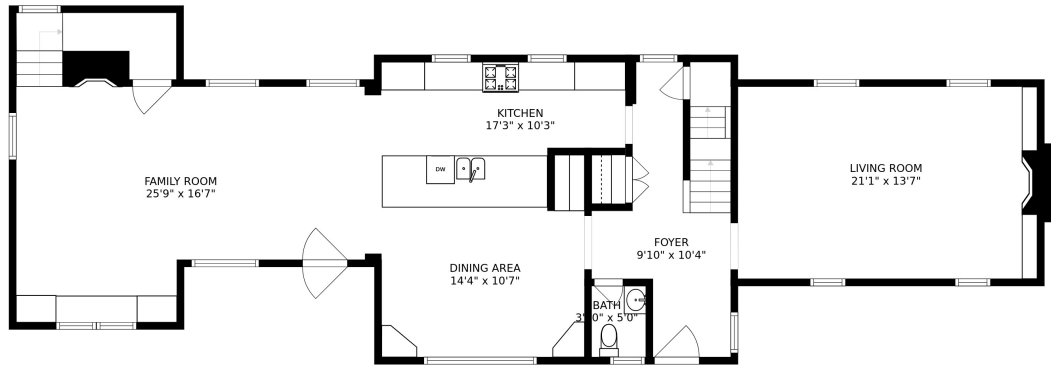

FLOOR 3

FLOOR 2

FLOOR 1

SIZES AND DIMENSIONS ARE APPROXIMATE, ACTUAL MAY VARY.

SIZES AND DIMENSIONS ARE APPROXIMATE, ACTUAL MAY VARY.

SIZES AND DIMENSIONS ARE APPROXIMATE, ACTUAL MAY VARY.

LAUNDRY
19'6" x 10'0"

REF

RECREATION ROOM
23'8" x 9'10"

SIZES AND DIMENSIONS ARE APPROXIMATE, ACTUAL MAY VARY.