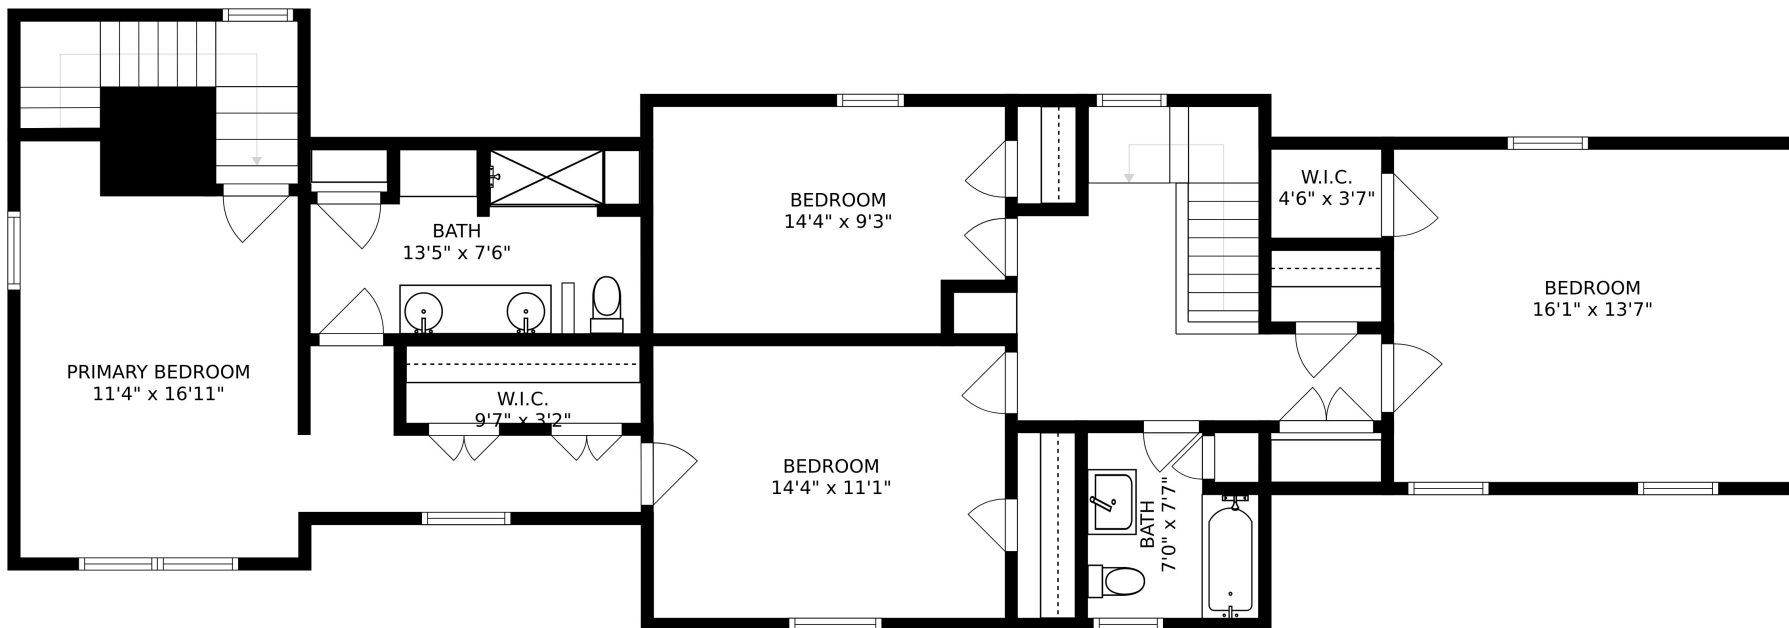

FLOOR 3

FLOOR 2

FLOOR 1

SIZES AND DIMENSIONS ARE APPROXIMATE, ACTUAL MAY VARY.

SIZES AND DIMENSIONS ARE APPROXIMATE, ACTUAL MAY VARY.

SIZES AND DIMENSIONS ARE APPROXIMATE, ACTUAL MAY VARY.

LAUNDRY
19'6" x 10'0"

REF

RECREATION ROOM
23'8" x 9'10"

SIZES AND DIMENSIONS ARE APPROXIMATE, ACTUAL MAY VARY.