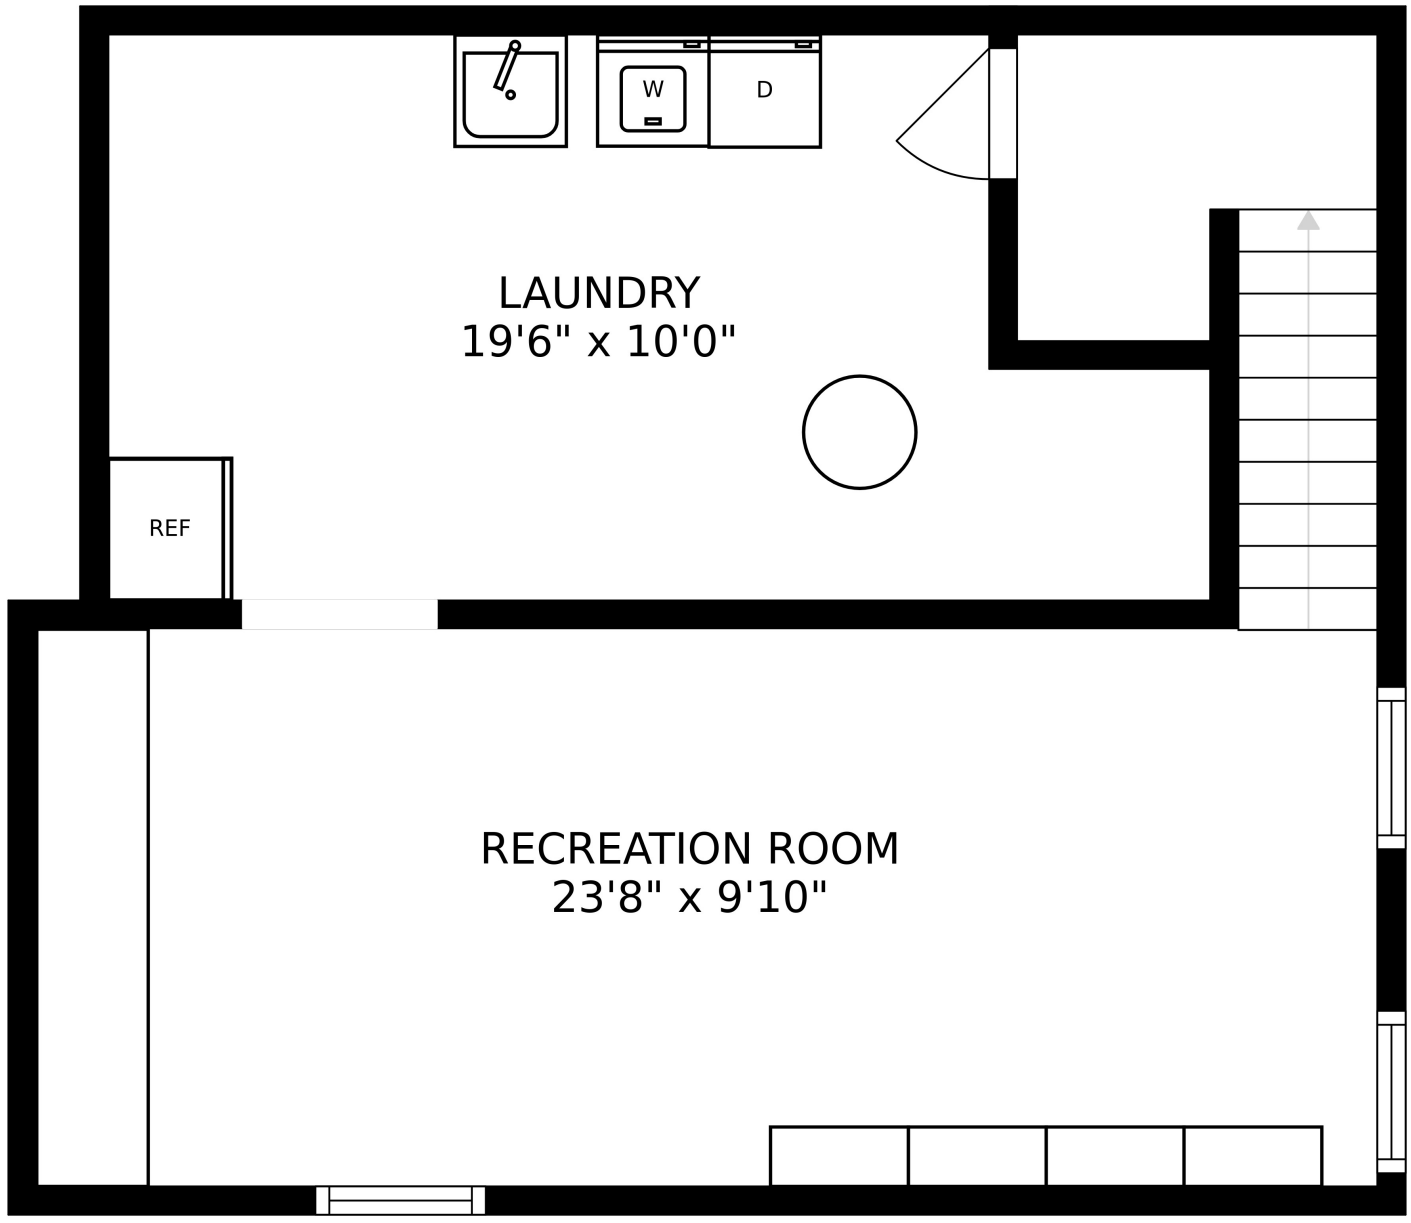

FLOOR 3

FLOOR 2

FLOOR 1

SIZES AND DIMENSIONS ARE APPROXIMATE, ACTUAL MAY VARY.

SIZES AND DIMENSIONS ARE APPROXIMATE, ACTUAL MAY VARY.

SIZES AND DIMENSIONS ARE APPROXIMATE, ACTUAL MAY VARY.

LAUNDRY
19'6" x 10'0"

REF

RECREATION ROOM
23'8" x 9'10"

SIZES AND DIMENSIONS ARE APPROXIMATE, ACTUAL MAY VARY.