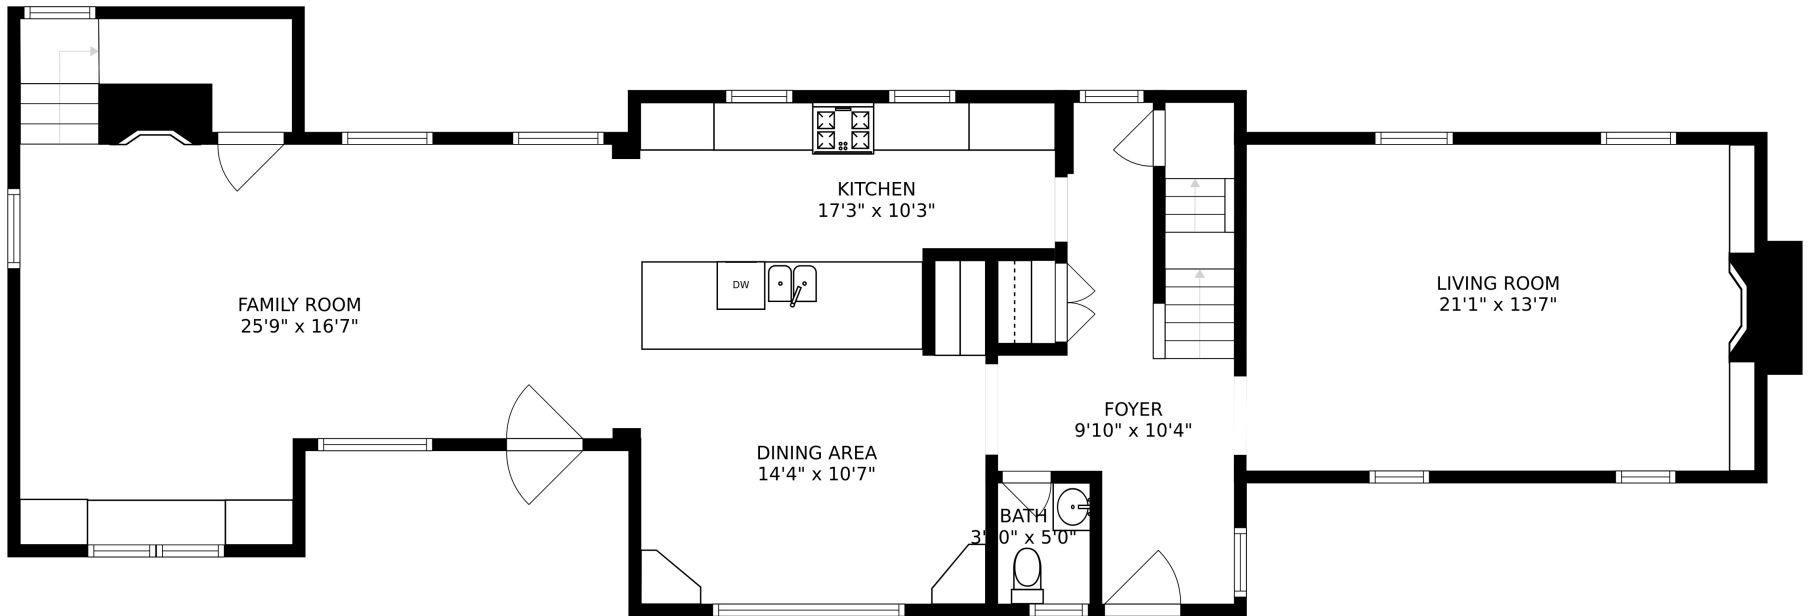

FLOOR 3

FLOOR 2

FLOOR 1

SIZES AND DIMENSIONS ARE APPROXIMATE, ACTUAL MAY VARY.

SIZES AND DIMENSIONS ARE APPROXIMATE, ACTUAL MAY VARY.

SIZES AND DIMENSIONS ARE APPROXIMATE, ACTUAL MAY VARY.

LAUNDRY
19'6" x 10'0"

REF

RECREATION ROOM
23'8" x 9'10"

SIZES AND DIMENSIONS ARE APPROXIMATE, ACTUAL MAY VARY.