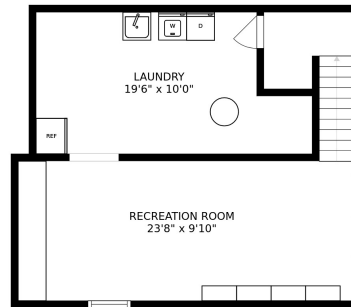

FLOOR 3

FLOOR 2

FLOOR 1

SIZES AND DIMENSIONS ARE APPROXIMATE, ACTUAL MAY VARY.

SIZES AND DIMENSIONS ARE APPROXIMATE, ACTUAL MAY VARY.

SIZES AND DIMENSIONS ARE APPROXIMATE, ACTUAL MAY VARY.

LAUNDRY
19'6" x 10'0"

REF

RECREATION ROOM
23'8" x 9'10"

SIZES AND DIMENSIONS ARE APPROXIMATE, ACTUAL MAY VARY.