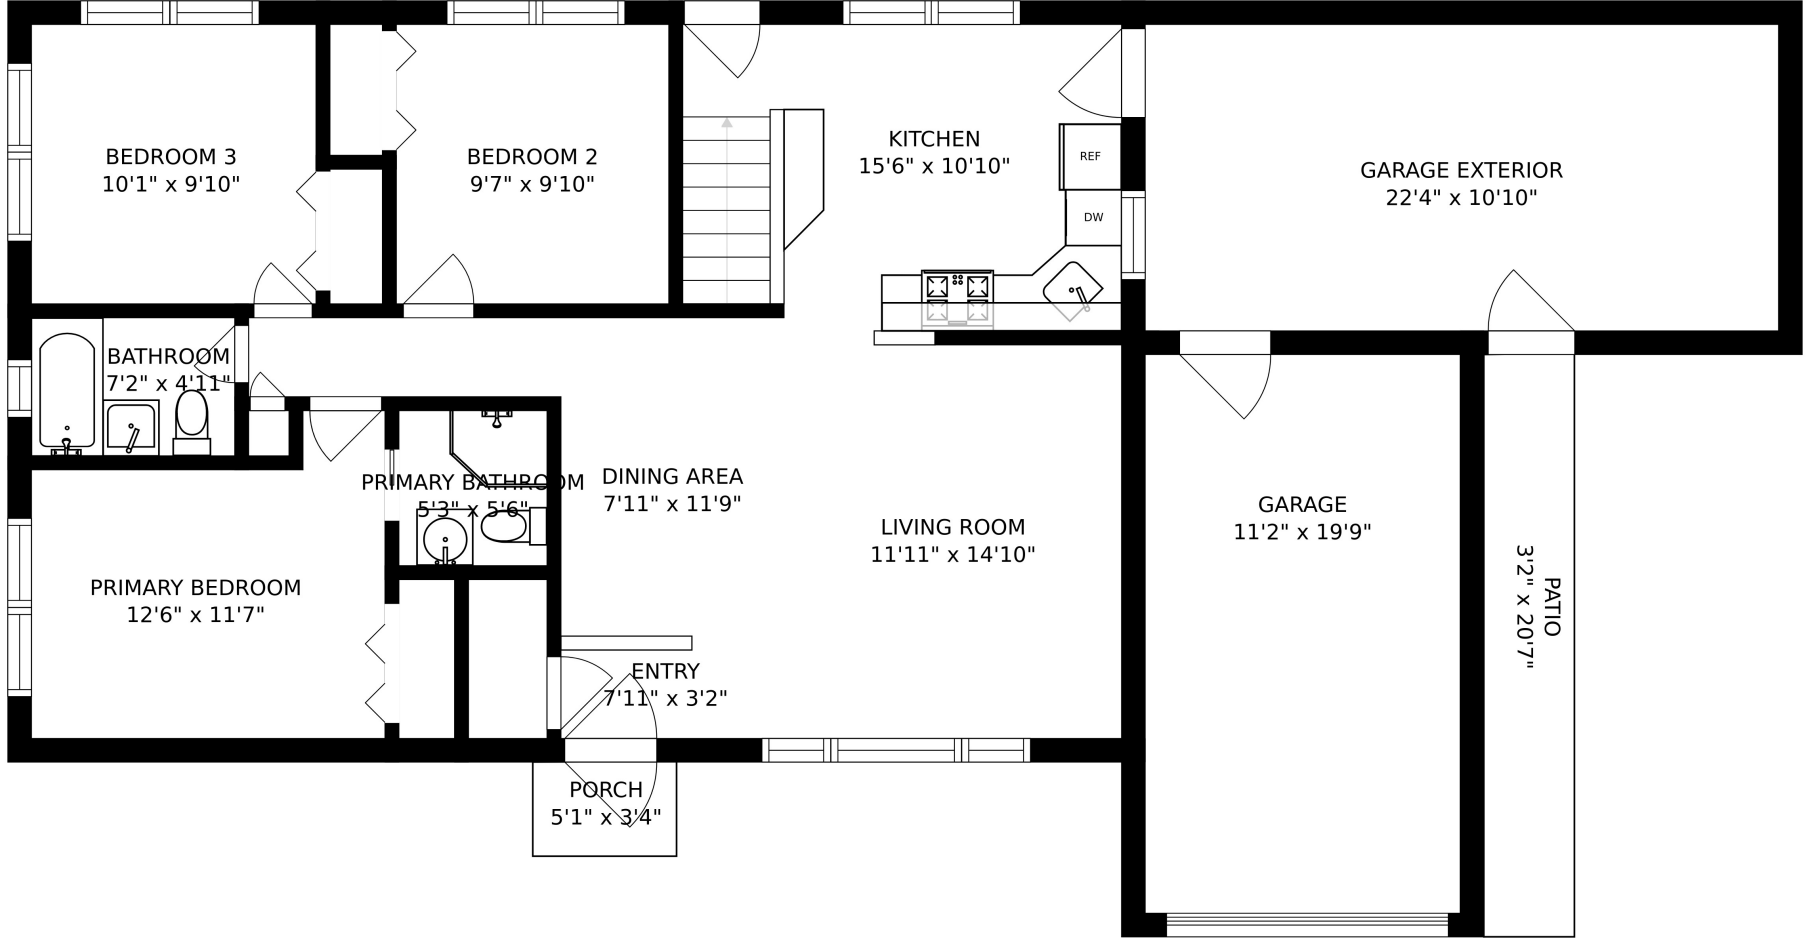

SIZES AND DIMENSIONS ARE APPROXIMATE, ACTUAL MAY VARY.

SIZES AND DIMENSIONS ARE APPROXIMATE, ACTUAL MAY VARY.

BASEMENT
38'6" x 25'3"

LAUNDRY AREA
11'11" x 11'10"

SIZES AND DIMENSIONS ARE APPROXIMATE, ACTUAL MAY VARY.