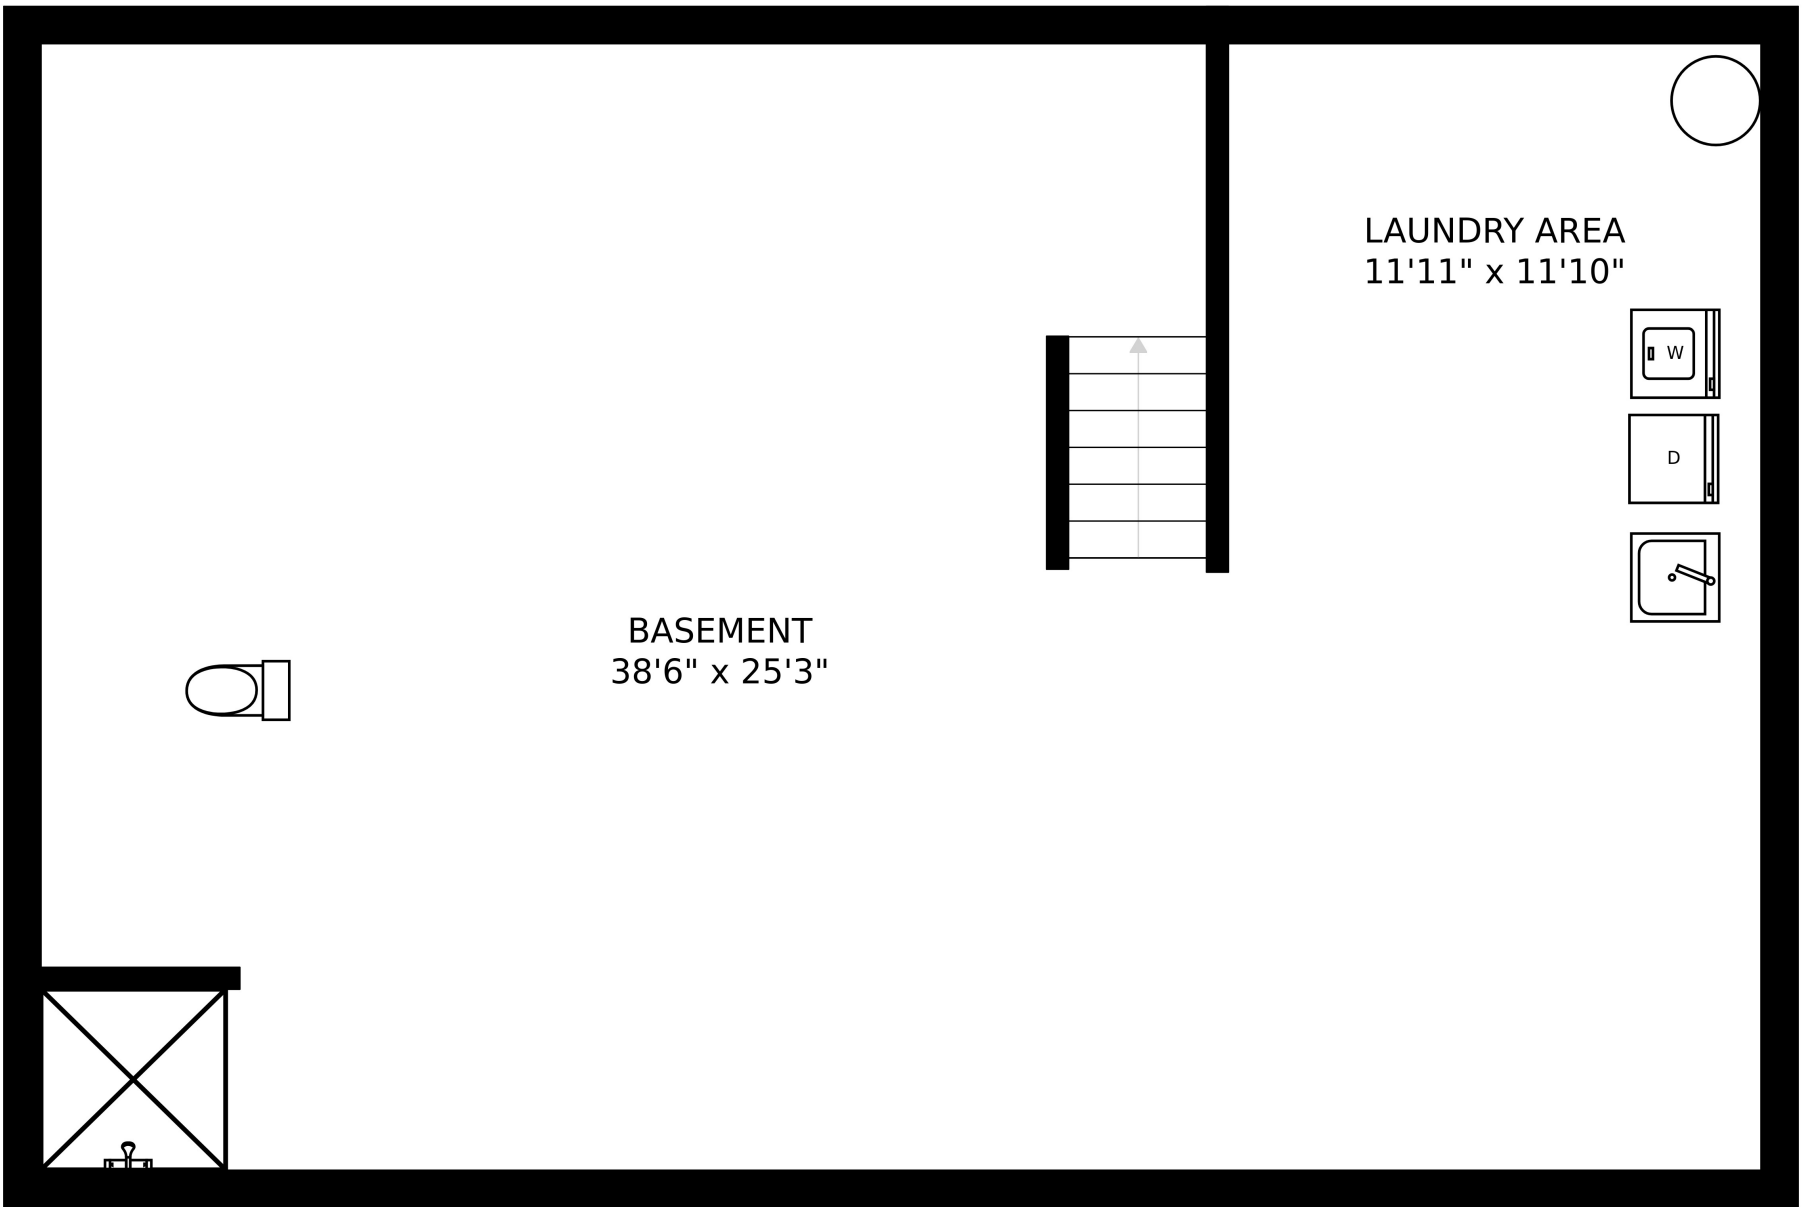

SIZES AND DIMENSIONS ARE APPROXIMATE, ACTUAL MAY VARY.

SIZES AND DIMENSIONS ARE APPROXIMATE, ACTUAL MAY VARY.

BASEMENT
38'6" x 25'3"

LAUNDRY AREA
11'11" x 11'10"

SIZES AND DIMENSIONS ARE APPROXIMATE, ACTUAL MAY VARY.