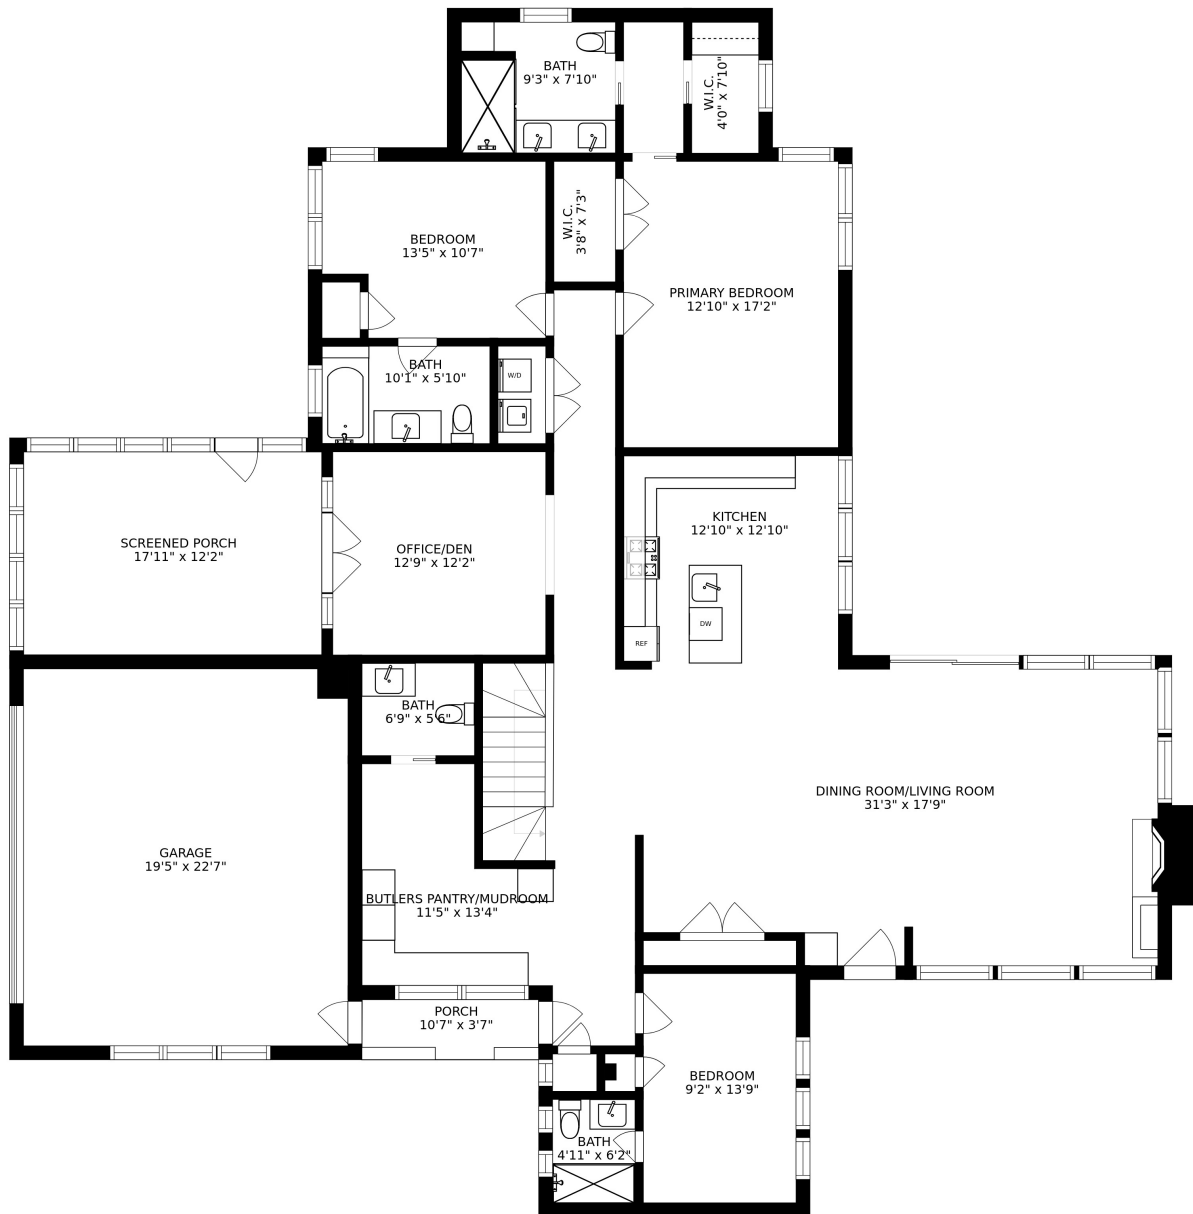

FLOOR 1

FLOOR 2

SIZES AND DIMENSIONS ARE APPROXIMATE, ACTUAL MAY VARY.

SIZES AND DIMENSIONS ARE APPROXIMATE, ACTUAL MAY VARY.

STORAGE/MECHANICAL ROOM
17'2" x 16'2"

ENTERTAINMENT ROOM
29'11" x 16'2"

EXERCISE ROOM
14'3" x 13'10"

SIZES AND DIMENSIONS ARE APPROXIMATE, ACTUAL MAY VARY.