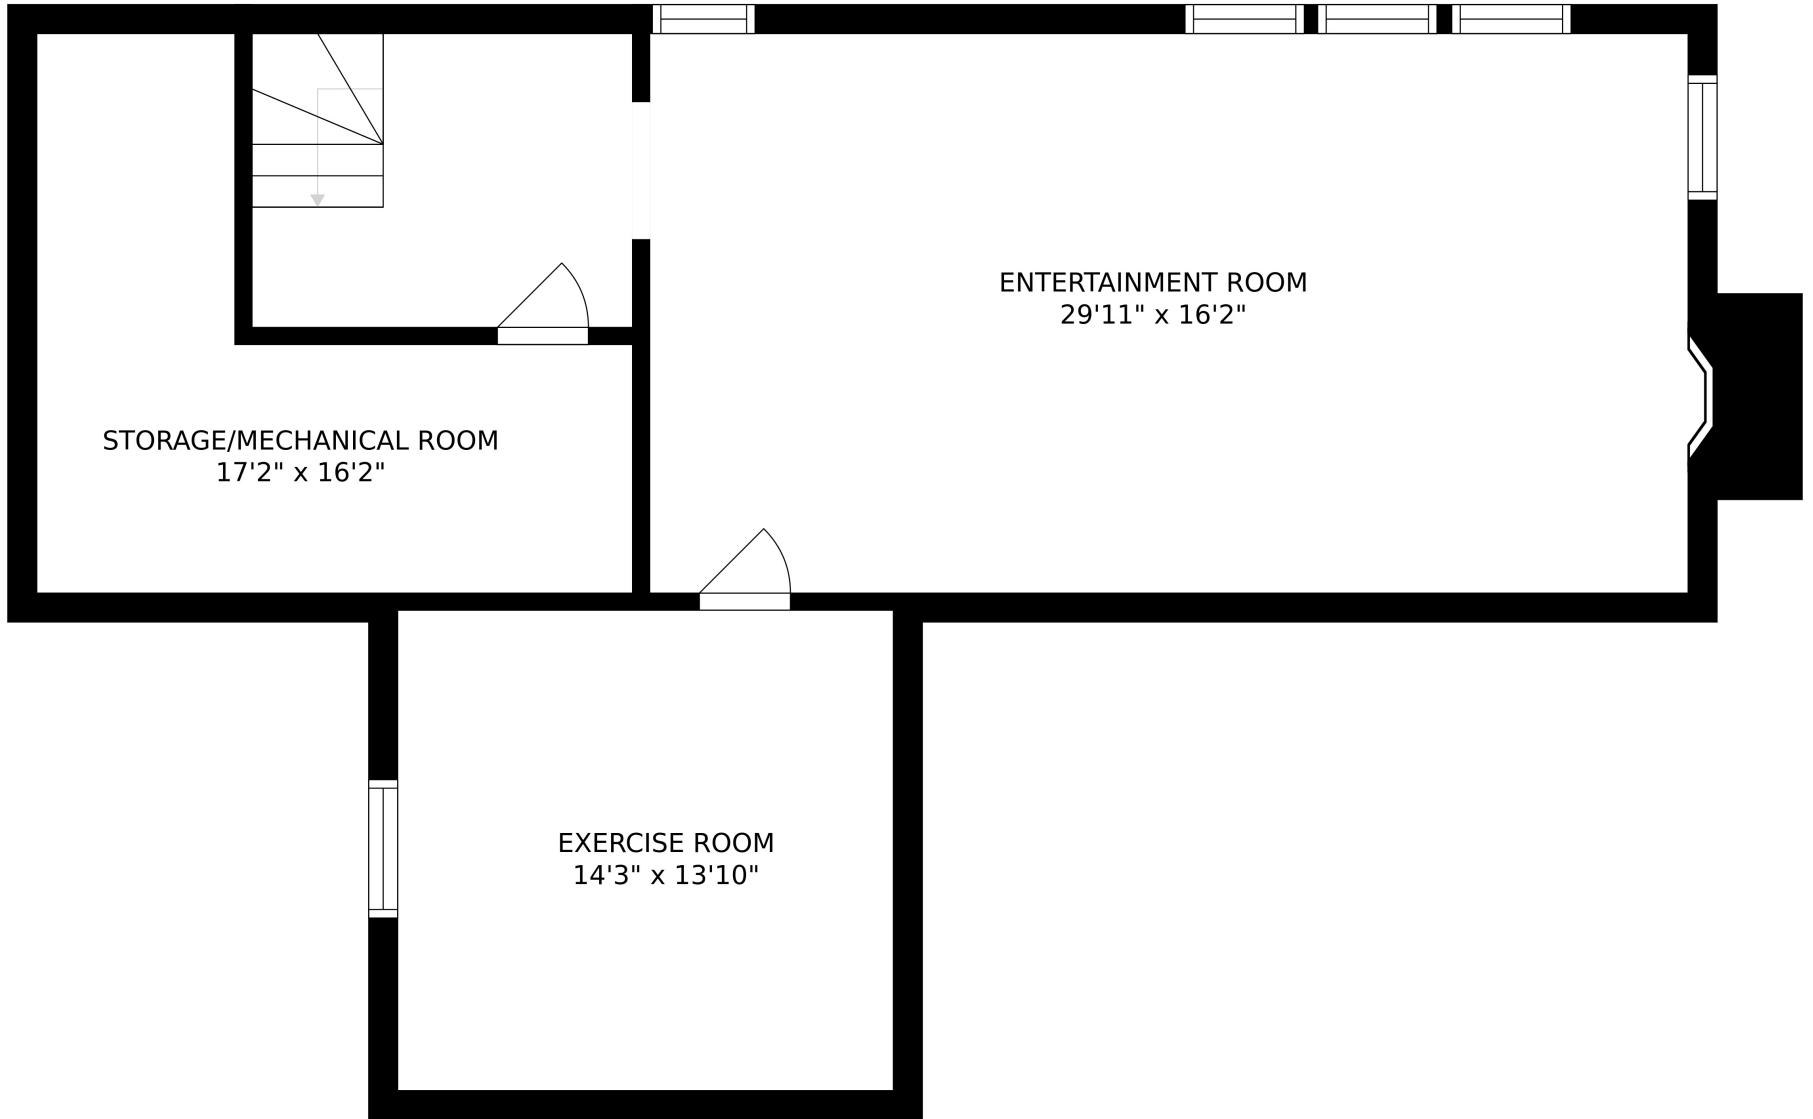

FLOOR 1

FLOOR 2

SIZES AND DIMENSIONS ARE APPROXIMATE, ACTUAL MAY VARY.

SIZES AND DIMENSIONS ARE APPROXIMATE, ACTUAL MAY VARY.

STORAGE/MECHANICAL ROOM
17'2" x 16'2"

ENTERTAINMENT ROOM
29'11" x 16'2"

EXERCISE ROOM
14'3" x 13'10"

SIZES AND DIMENSIONS ARE APPROXIMATE, ACTUAL MAY VARY.