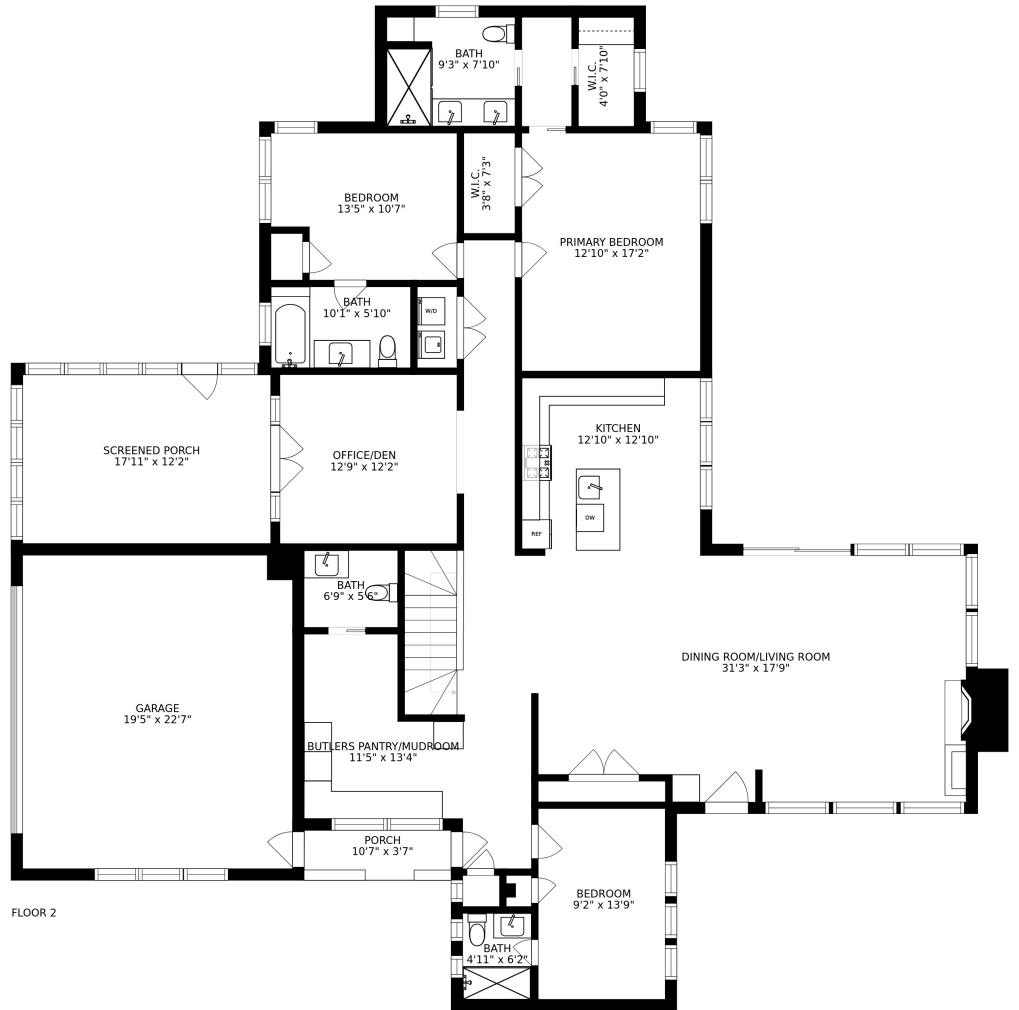

FLOOR 1

FLOOR 2

SIZES AND DIMENSIONS ARE APPROXIMATE, ACTUAL MAY VARY.

SIZES AND DIMENSIONS ARE APPROXIMATE, ACTUAL MAY VARY.

STORAGE/MECHANICAL ROOM
17'2" x 16'2"

ENTERTAINMENT ROOM
29'11" x 16'2"

EXERCISE ROOM
14'3" x 13'10"

SIZES AND DIMENSIONS ARE APPROXIMATE, ACTUAL MAY VARY.