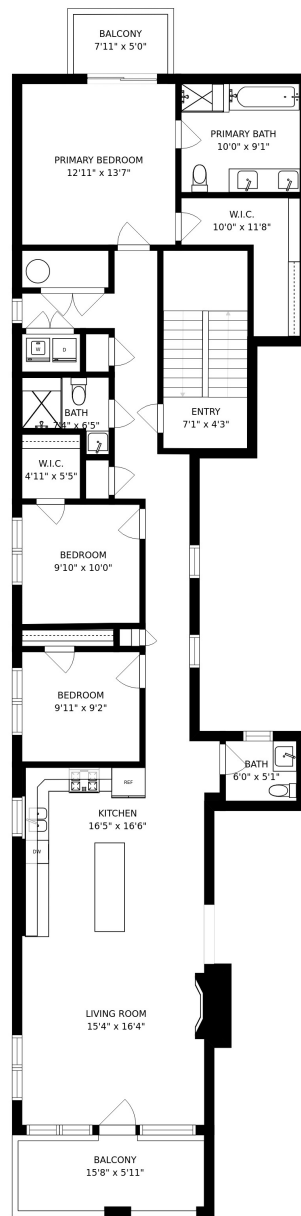

FLOOR 1

FLOOR 2

SIZES AND DIMENSIONS ARE APPROXIMATE, ACTUAL MAY VARY.

TERRACE
23'5" x 88'1"

SIZES AND DIMENSIONS ARE APPROXIMATE, ACTUAL MAY VARY.

SIZES AND DIMENSIONS ARE APPROXIMATE, ACTUAL MAY VARY.