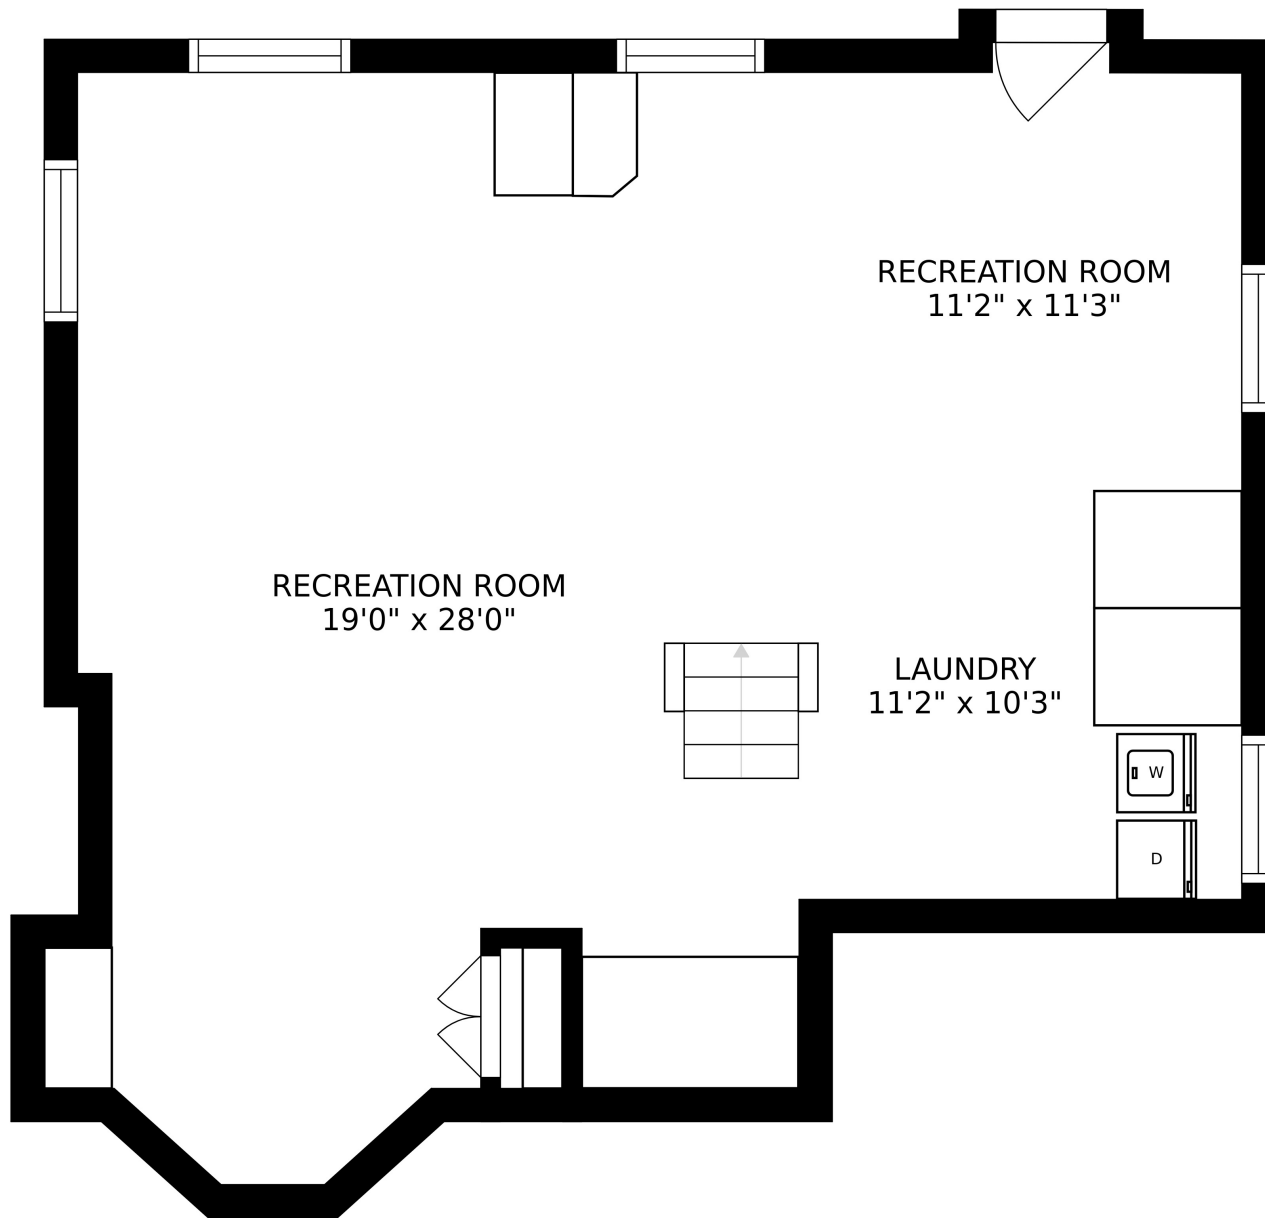

FLOOR 4

FLOOR 3

FLOOR 1

FLOOR 2

SIZES AND DIMENSIONS ARE APPROXIMATE, ACTUAL MAY VARY.

BEDROOM
24'4" x 20'9"

ROOM
5'4" x 10'0"

SIZES AND DIMENSIONS ARE APPROXIMATE, ACTUAL MAY VARY.

SIZES AND DIMENSIONS ARE APPROXIMATE, ACTUAL MAY VARY.

SIZES AND DIMENSIONS ARE APPROXIMATE, ACTUAL MAY VARY.

RECREATION ROOM
19'0" x 28'0"

RECREATION ROOM
11'2" x 11'3"

LAUNDRY
11'2" x 10'3"

SIZES AND DIMENSIONS ARE APPROXIMATE, ACTUAL MAY VARY.