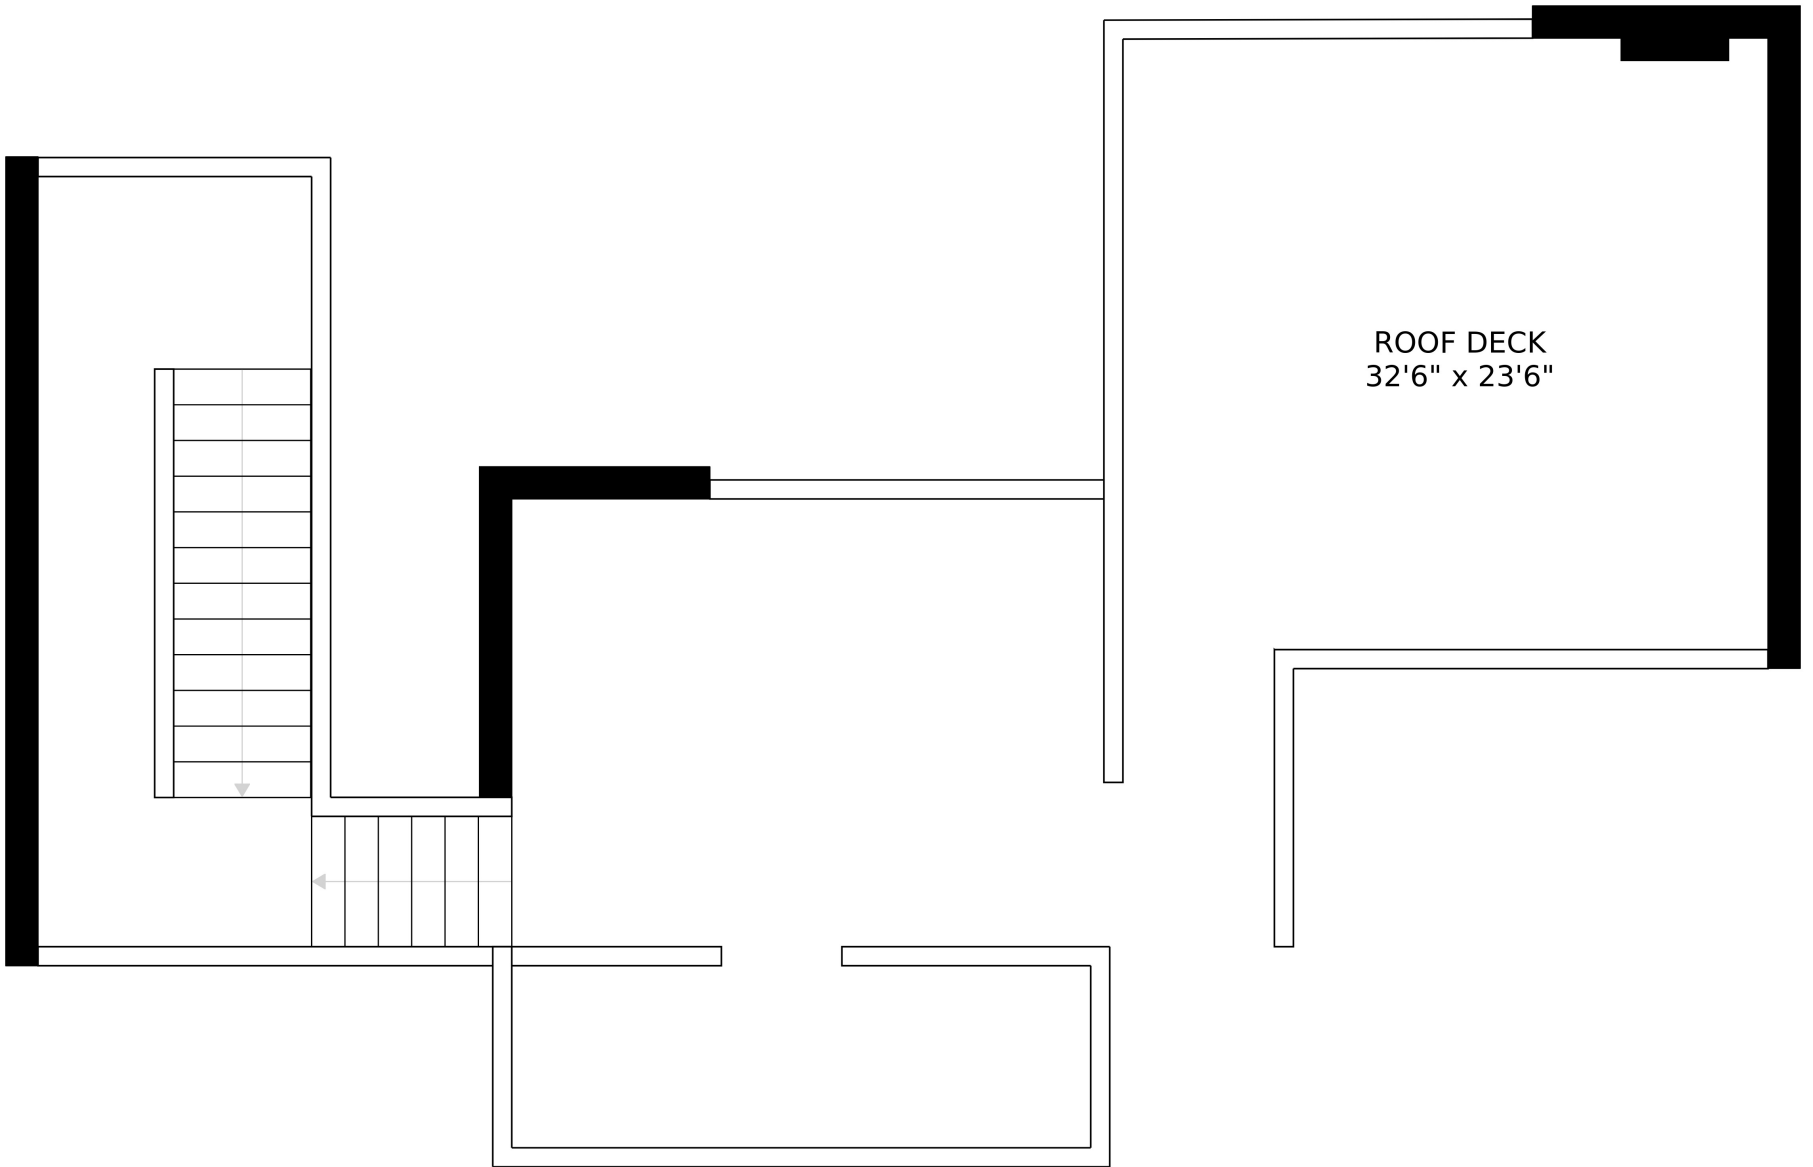

SIZES AND DIMENSIONS ARE APPROXIMATE, ACTUAL MAY VARY.

ROOF DECK
32'6" x 23'6"

SIZES AND DIMENSIONS ARE APPROXIMATE, ACTUAL MAY VARY.

SIZES AND DIMENSIONS ARE APPROXIMATE, ACTUAL MAY VARY.

SIZES AND DIMENSIONS ARE APPROXIMATE, ACTUAL MAY VARY.