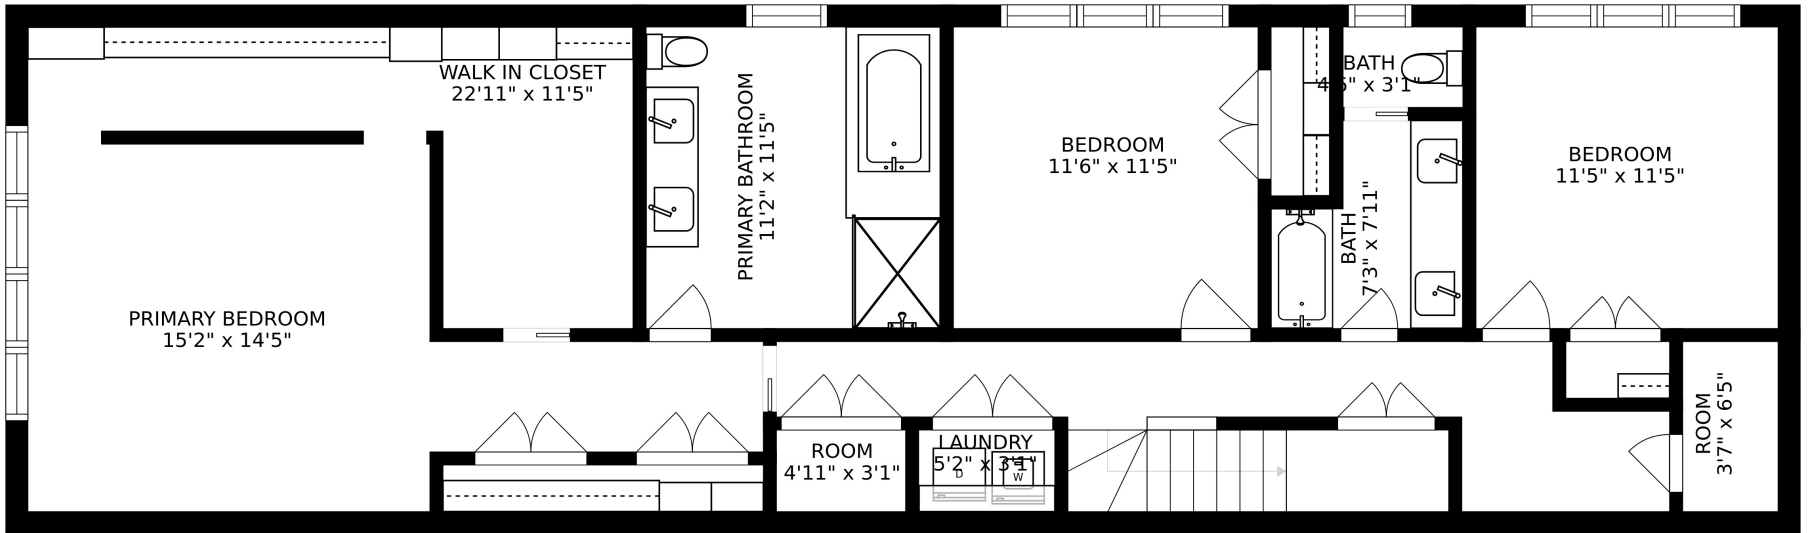

SIZES AND DIMENSIONS ARE APPROXIMATE, ACTUAL MAY VARY.

ROOF DECK
32'6" x 23'6"

SIZES AND DIMENSIONS ARE APPROXIMATE, ACTUAL MAY VARY.

SIZES AND DIMENSIONS ARE APPROXIMATE, ACTUAL MAY VARY.

SIZES AND DIMENSIONS ARE APPROXIMATE, ACTUAL MAY VARY.