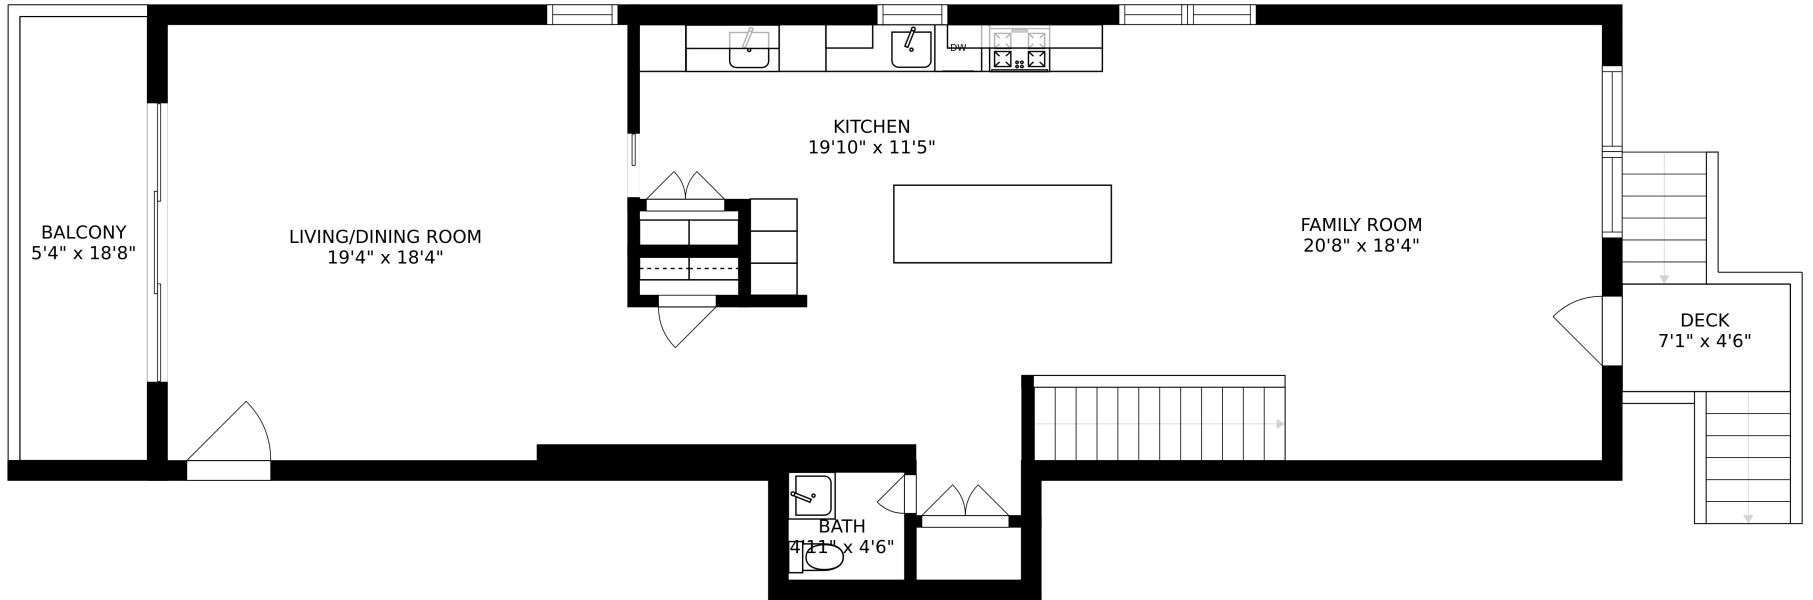

SIZES AND DIMENSIONS ARE APPROXIMATE, ACTUAL MAY VARY.

ROOF DECK
32'6" x 23'6"

SIZES AND DIMENSIONS ARE APPROXIMATE, ACTUAL MAY VARY.

SIZES AND DIMENSIONS ARE APPROXIMATE, ACTUAL MAY VARY.

SIZES AND DIMENSIONS ARE APPROXIMATE, ACTUAL MAY VARY.