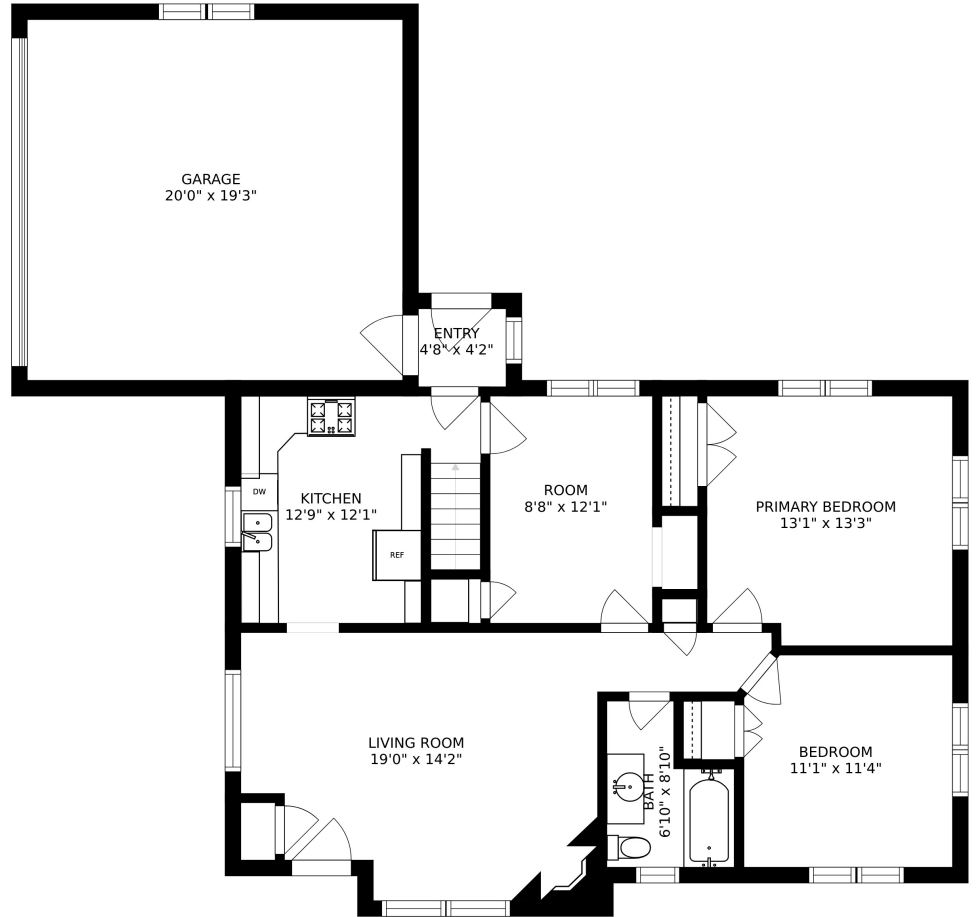

FLOOR 1

FLOOR 2

SIZES AND DIMENSIONS ARE APPROXIMATE, ACTUAL MAY VARY.

SIZES AND DIMENSIONS ARE APPROXIMATE, ACTUAL MAY VARY.

BASEMENT  
24'4" x 26'10"

RECREATION ROOM  
22'10" x 12'1"

LAUNDRY  
13'6" x 12'6"

BATH  
4'5" x 5'2"

SIZES AND DIMENSIONS ARE APPROXIMATE, ACTUAL MAY VARY.