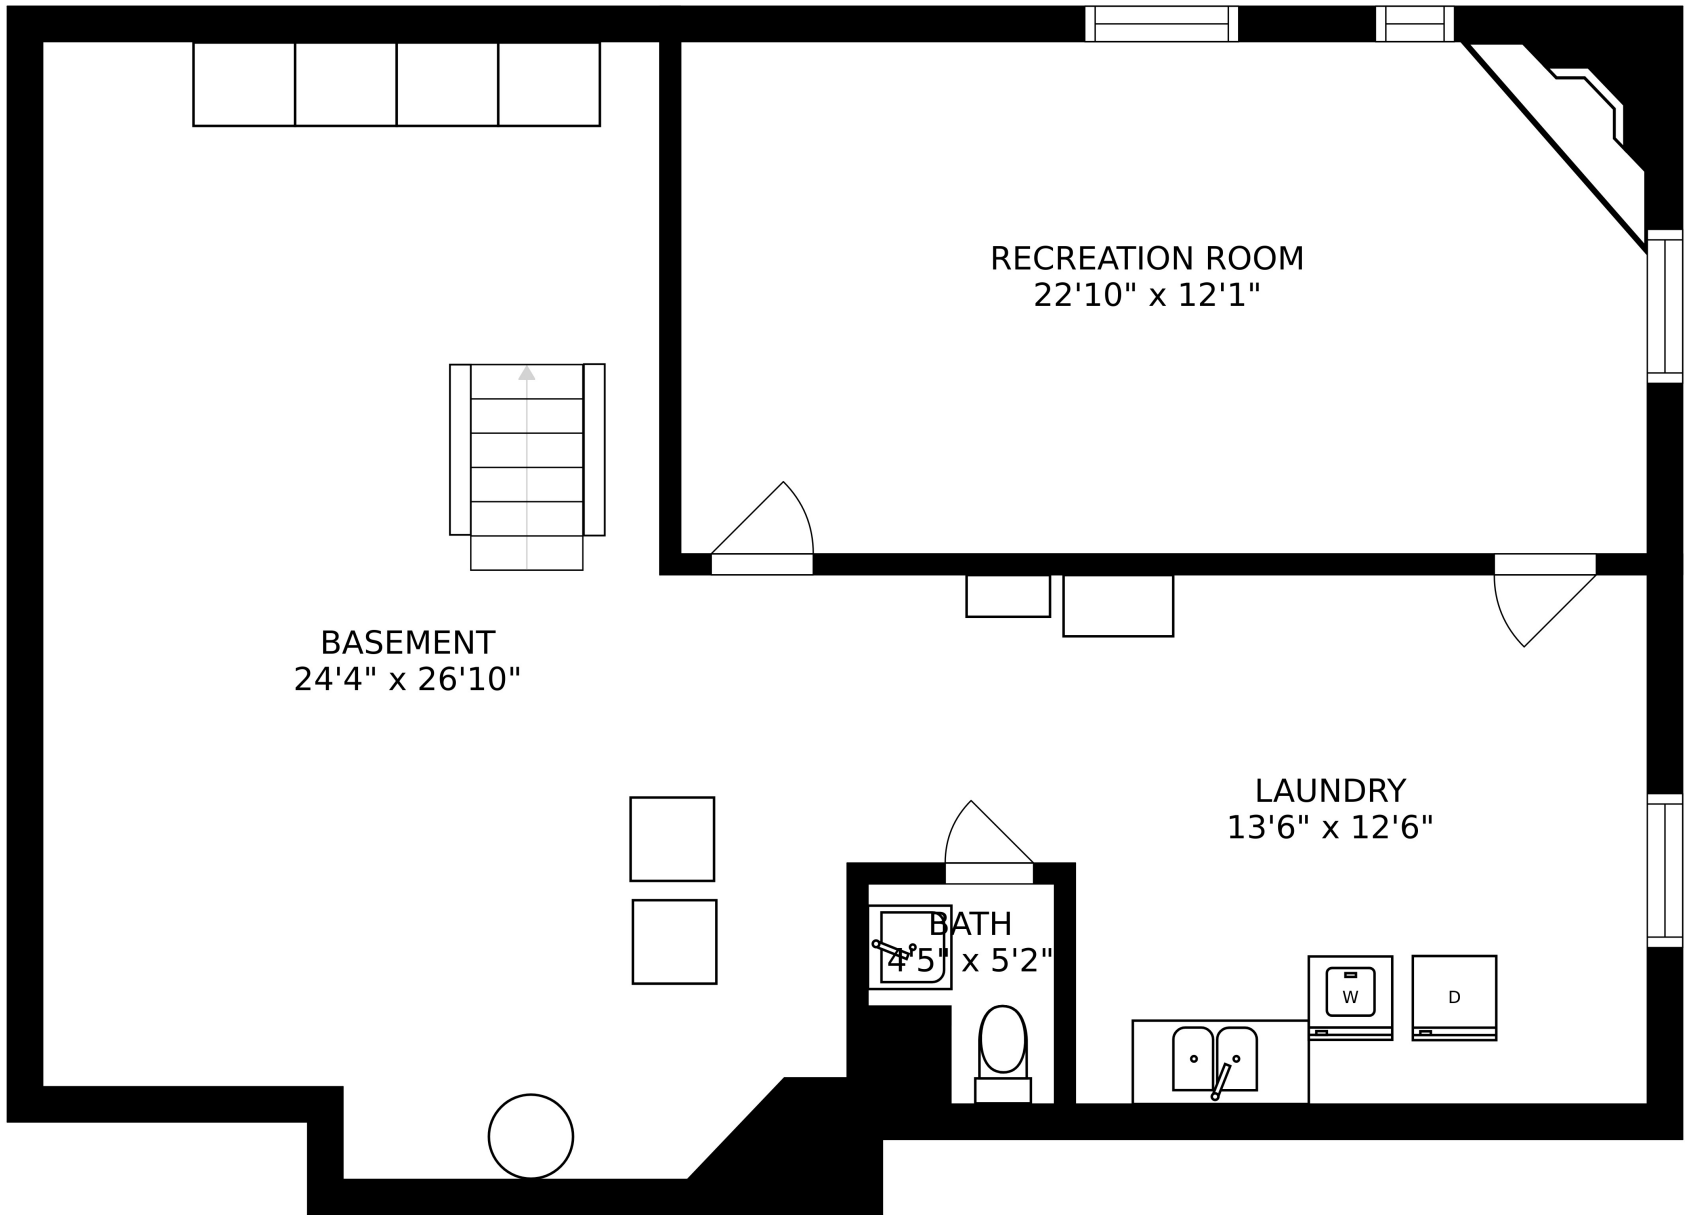

FLOOR 1

FLOOR 2

SIZES AND DIMENSIONS ARE APPROXIMATE, ACTUAL MAY VARY.

SIZES AND DIMENSIONS ARE APPROXIMATE, ACTUAL MAY VARY.

BASEMENT  
24'4" x 26'10"

RECREATION ROOM  
22'10" x 12'1"

LAUNDRY  
13'6" x 12'6"

BATH  
4'5" x 5'2"

SIZES AND DIMENSIONS ARE APPROXIMATE, ACTUAL MAY VARY.