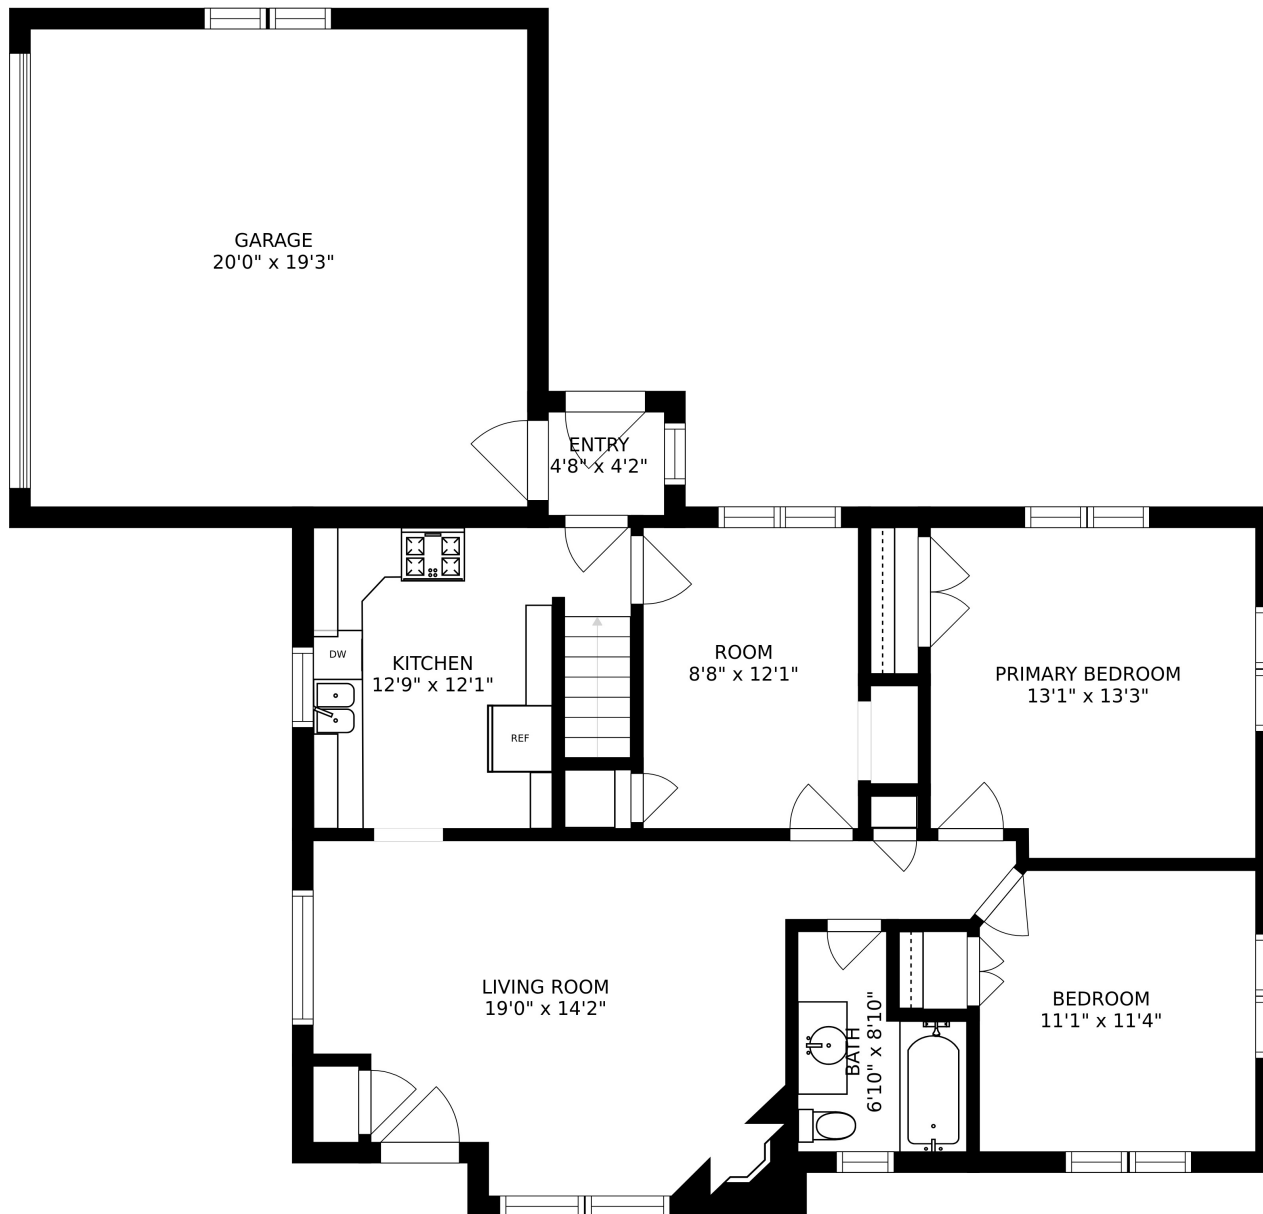

FLOOR 1

FLOOR 2

SIZES AND DIMENSIONS ARE APPROXIMATE, ACTUAL MAY VARY.

SIZES AND DIMENSIONS ARE APPROXIMATE, ACTUAL MAY VARY.

BASEMENT  
24'4" x 26'10"

RECREATION ROOM  
22'10" x 12'1"

LAUNDRY  
13'6" x 12'6"

BATH  
4'5" x 5'2"

SIZES AND DIMENSIONS ARE APPROXIMATE, ACTUAL MAY VARY.