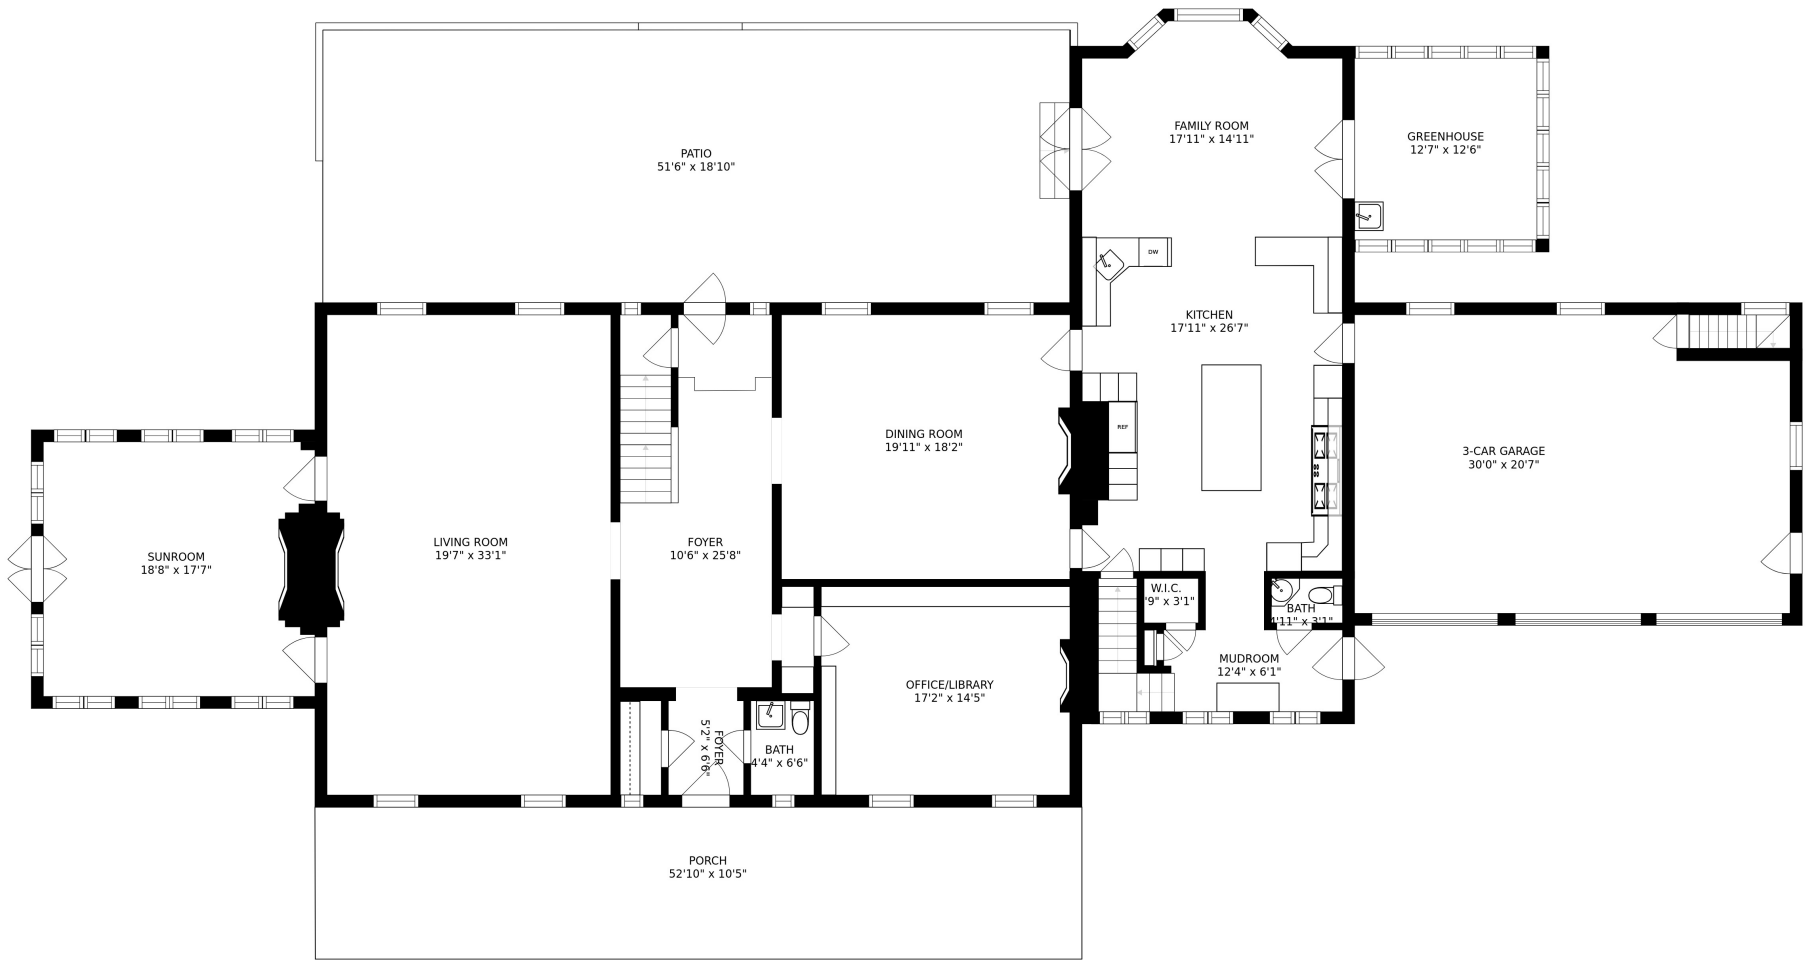

ATTIC / POTENTIAL OPPORTUNITY  
51'2" x 19'2"

CEDAR CLOSET  
11'11" x 5'4"

SIZES AND DIMENSIONS ARE APPROXIMATE, ACTUAL MAY VARY.

SIZES AND DIMENSIONS ARE APPROXIMATE, ACTUAL MAY VARY.

SIZES AND DIMENSIONS ARE APPROXIMATE, ACTUAL MAY VARY.