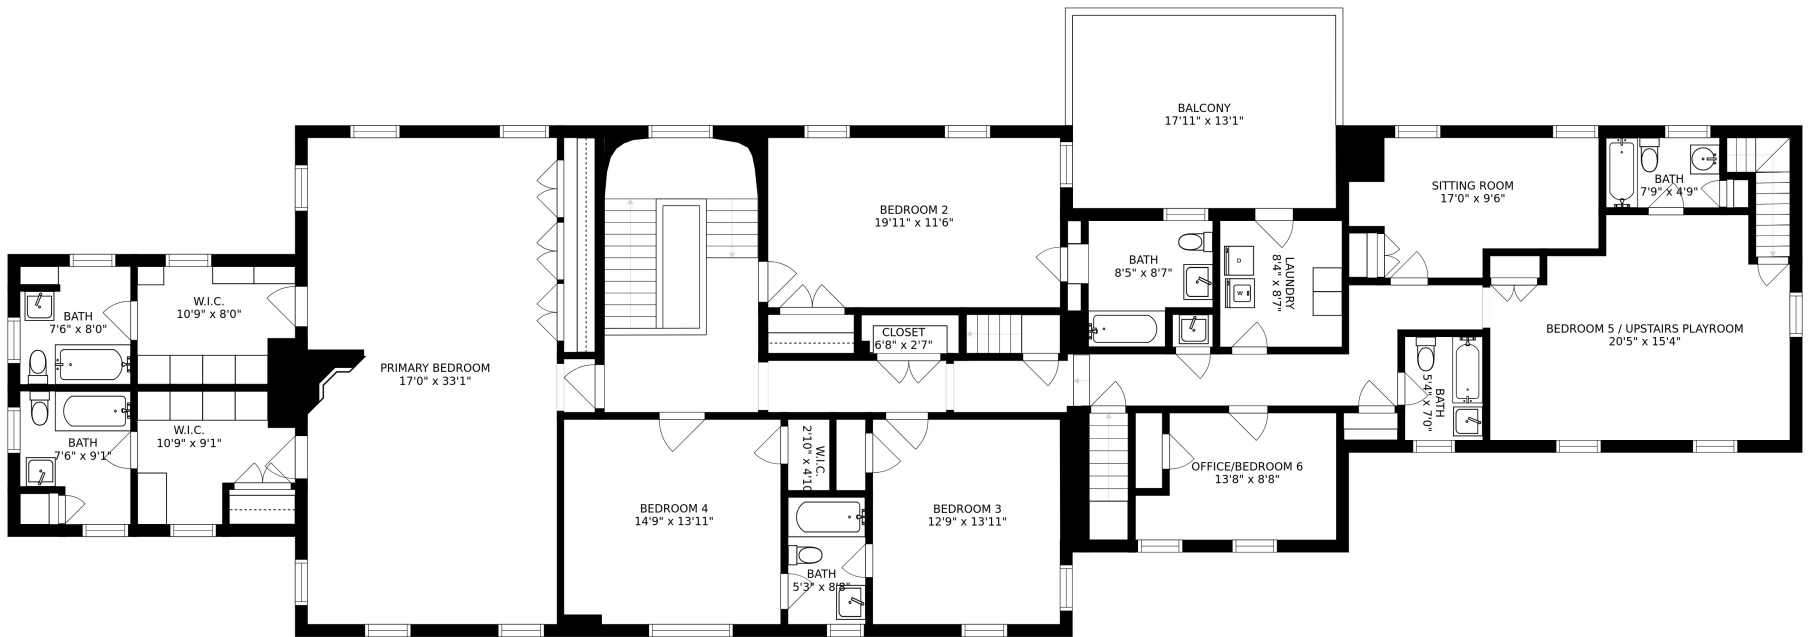

ATTIC / POTENTIAL OPPORTUNITY  
51'2" x 19'2"

CEDAR CLOSET  
11'11" x 5'4"

SIZES AND DIMENSIONS ARE APPROXIMATE, ACTUAL MAY VARY.

SIZES AND DIMENSIONS ARE APPROXIMATE, ACTUAL MAY VARY.

SIZES AND DIMENSIONS ARE APPROXIMATE, ACTUAL MAY VARY.