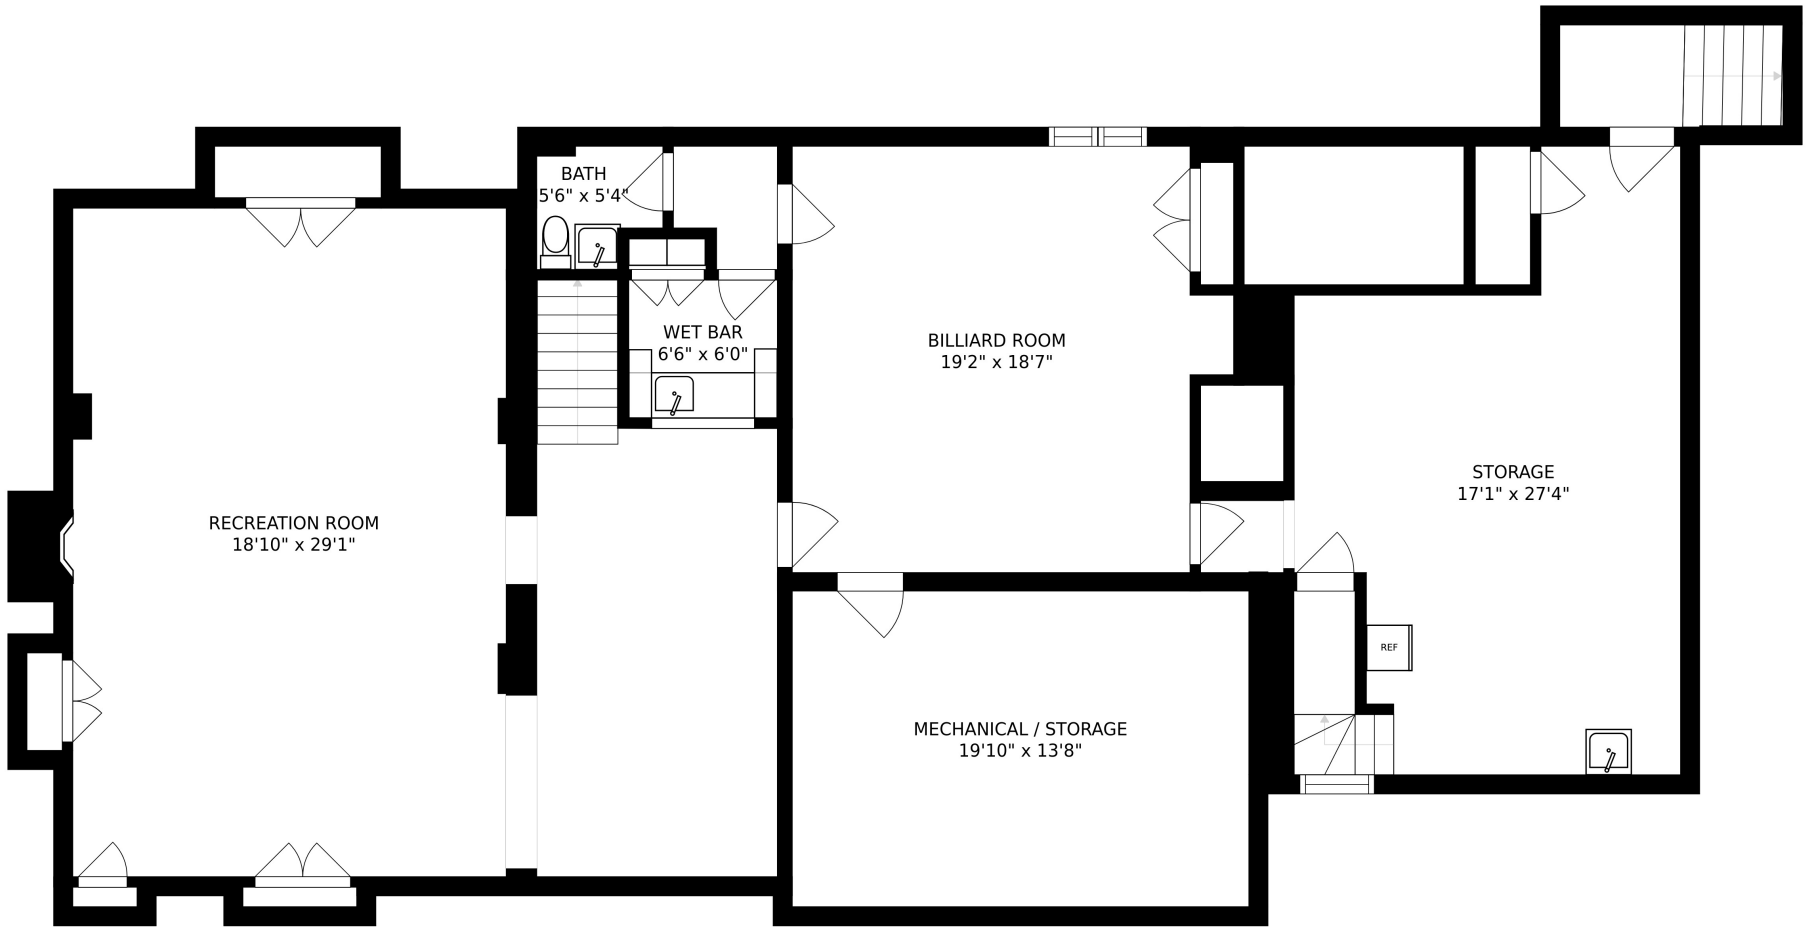

ATTIC / POTENTIAL OPPORTUNITY  
51'2" x 19'2"

CEDAR CLOSET  
11'11" x 5'4"

SIZES AND DIMENSIONS ARE APPROXIMATE, ACTUAL MAY VARY.

SIZES AND DIMENSIONS ARE APPROXIMATE, ACTUAL MAY VARY.

SIZES AND DIMENSIONS ARE APPROXIMATE, ACTUAL MAY VARY.