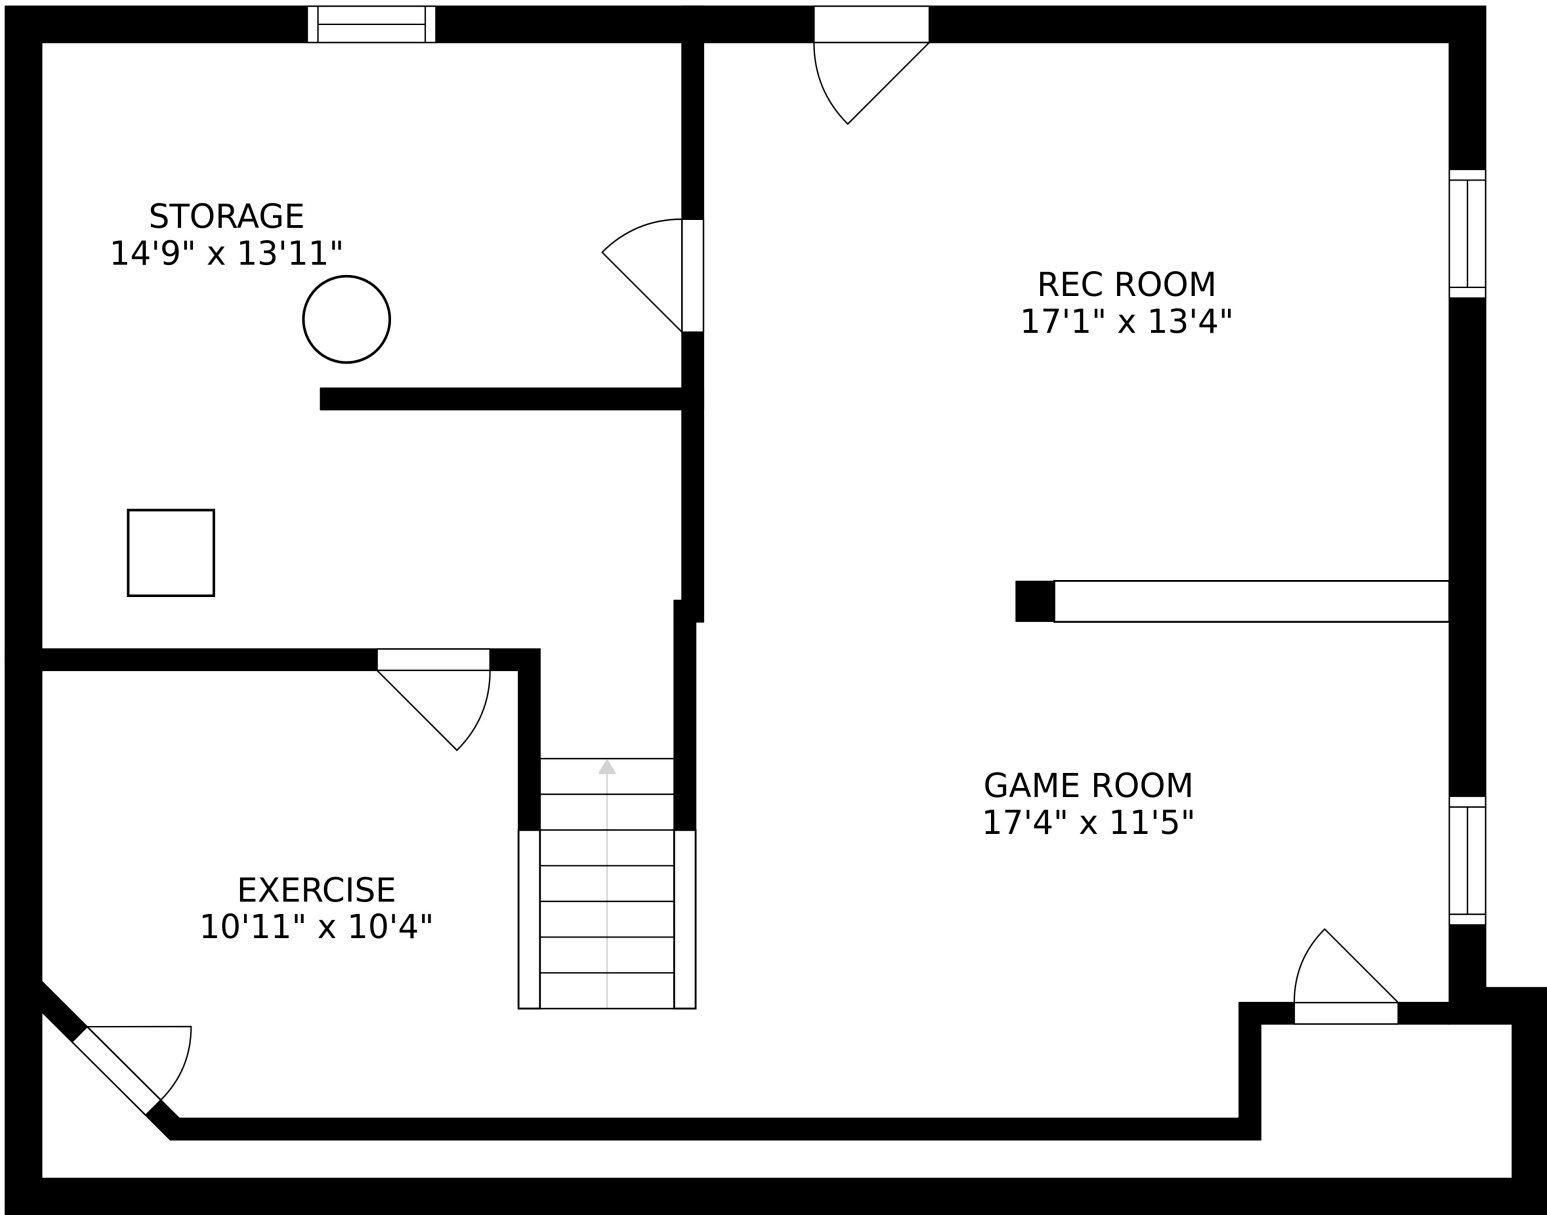

FLOOR 2

FLOOR 3

FLOOR 1

SIZES AND DIMENSIONS ARE APPROXIMATE, ACTUAL MAY VARY.

SIZES AND DIMENSIONS ARE APPROXIMATE, ACTUAL MAY VARY.

SIZES AND DIMENSIONS ARE APPROXIMATE, ACTUAL MAY VARY.

STORAGE  
14'9" x 13'11"

REC ROOM  
17'1" x 13'4"

EXERCISE  
10'11" x 10'4"

GAME ROOM  
17'4" x 11'5"

SIZES AND DIMENSIONS ARE APPROXIMATE, ACTUAL MAY VARY.