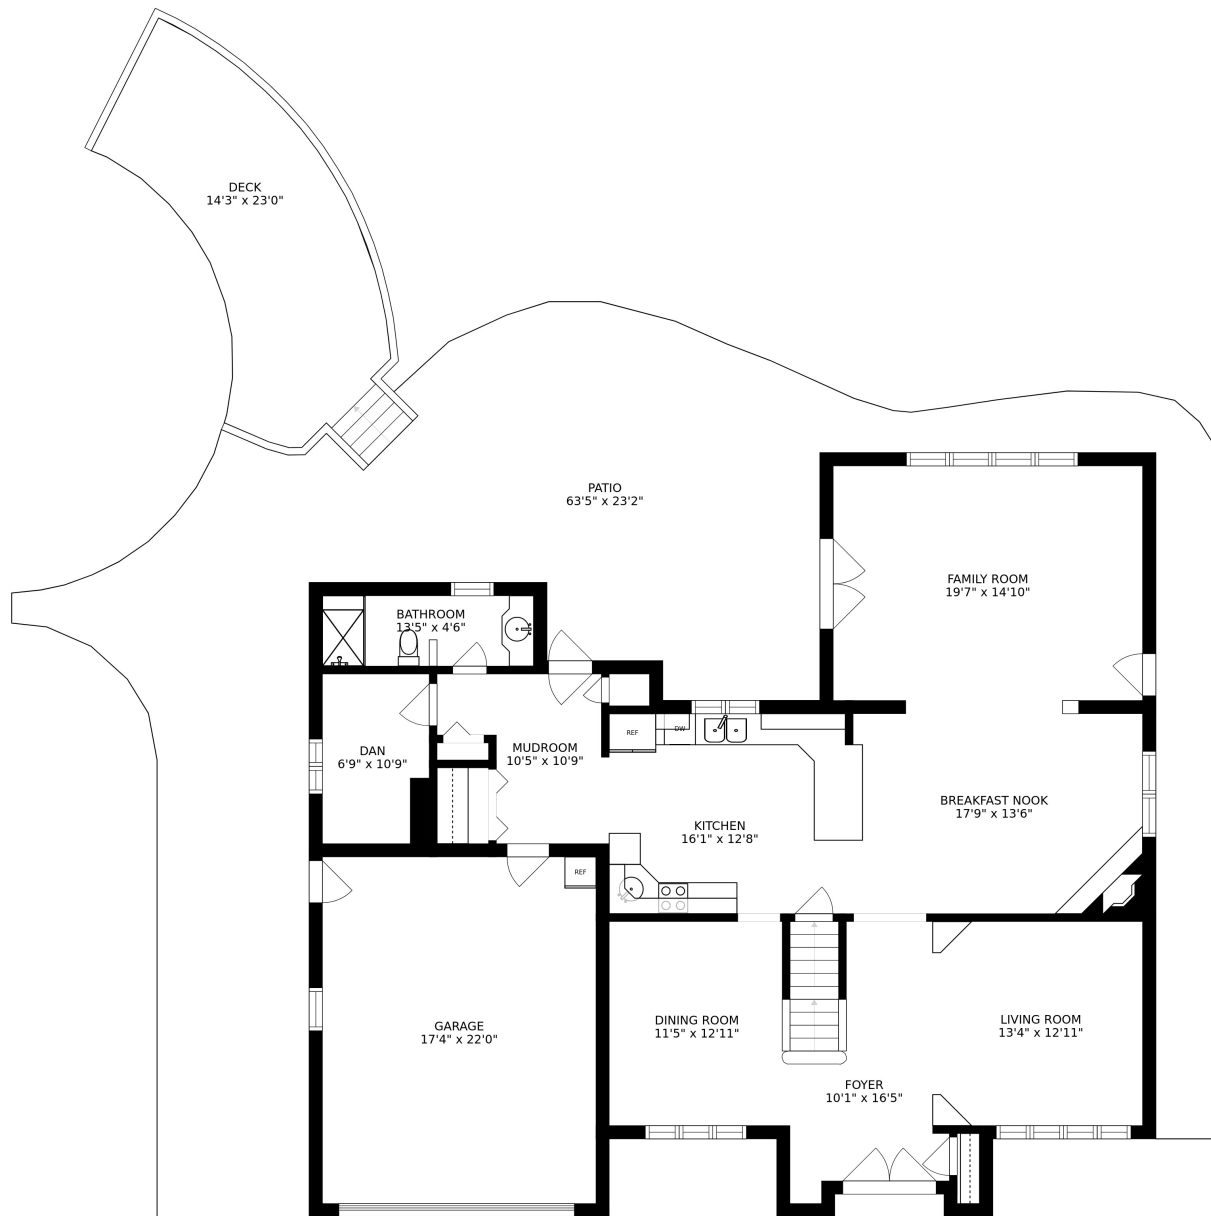

FLOOR 2

FLOOR 3

FLOOR 1

SIZES AND DIMENSIONS ARE APPROXIMATE, ACTUAL MAY VARY.

SIZES AND DIMENSIONS ARE APPROXIMATE, ACTUAL MAY VARY.

SIZES AND DIMENSIONS ARE APPROXIMATE, ACTUAL MAY VARY.

STORAGE  
14'9" x 13'11"

REC ROOM  
17'1" x 13'4"

EXERCISE  
10'11" x 10'4"

GAME ROOM  
17'4" x 11'5"

SIZES AND DIMENSIONS ARE APPROXIMATE, ACTUAL MAY VARY.