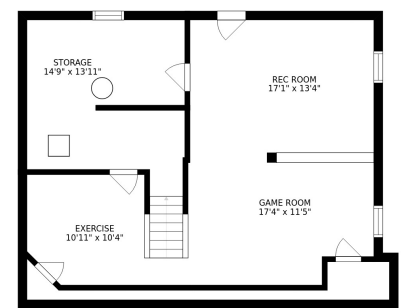

FLOOR 2

FLOOR 3

FLOOR 1

SIZES AND DIMENSIONS ARE APPROXIMATE, ACTUAL MAY VARY.

SIZES AND DIMENSIONS ARE APPROXIMATE, ACTUAL MAY VARY.

SIZES AND DIMENSIONS ARE APPROXIMATE, ACTUAL MAY VARY.

STORAGE  
14'9" x 13'11"

REC ROOM  
17'1" x 13'4"

EXERCISE  
10'11" x 10'4"

GAME ROOM  
17'4" x 11'5"

SIZES AND DIMENSIONS ARE APPROXIMATE, ACTUAL MAY VARY.