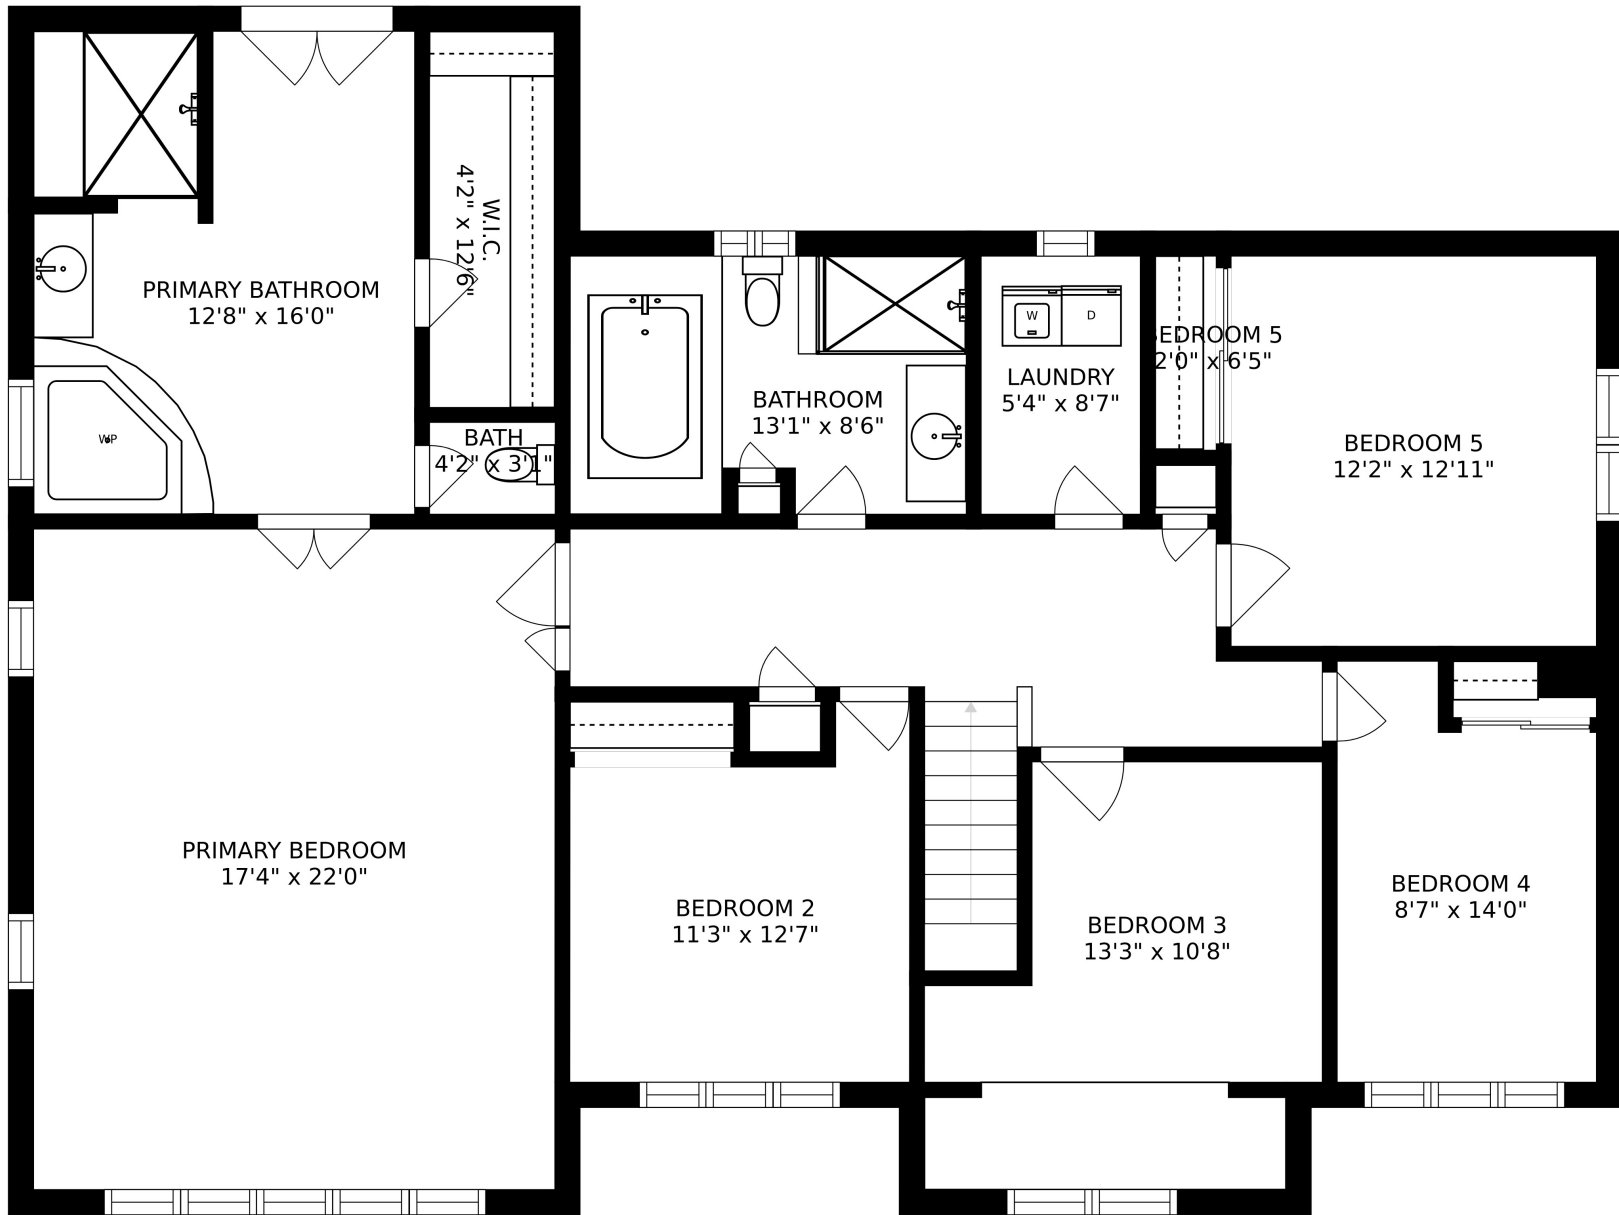

FLOOR 2

FLOOR 3

FLOOR 1

SIZES AND DIMENSIONS ARE APPROXIMATE, ACTUAL MAY VARY.

SIZES AND DIMENSIONS ARE APPROXIMATE, ACTUAL MAY VARY.

SIZES AND DIMENSIONS ARE APPROXIMATE, ACTUAL MAY VARY.

STORAGE  
14'9" x 13'11"

REC ROOM  
17'1" x 13'4"

EXERCISE  
10'11" x 10'4"

GAME ROOM  
17'4" x 11'5"

SIZES AND DIMENSIONS ARE APPROXIMATE, ACTUAL MAY VARY.