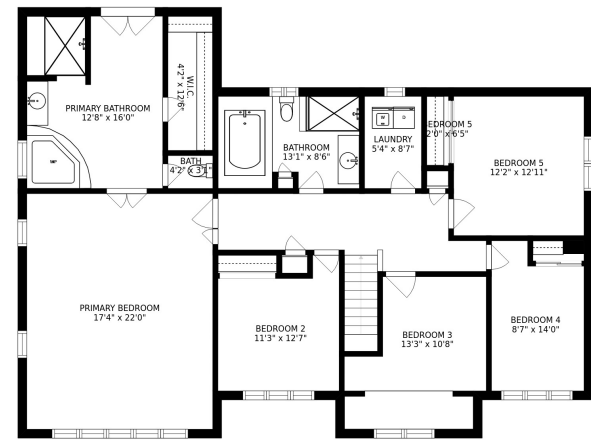

FLOOR 2

FLOOR 3

FLOOR 1

SIZES AND DIMENSIONS ARE APPROXIMATE, ACTUAL MAY VARY.

SIZES AND DIMENSIONS ARE APPROXIMATE, ACTUAL MAY VARY.

SIZES AND DIMENSIONS ARE APPROXIMATE, ACTUAL MAY VARY.

STORAGE  
14'9" x 13'11"

REC ROOM  
17'1" x 13'4"

EXERCISE  
10'11" x 10'4"

GAME ROOM  
17'4" x 11'5"

SIZES AND DIMENSIONS ARE APPROXIMATE, ACTUAL MAY VARY.