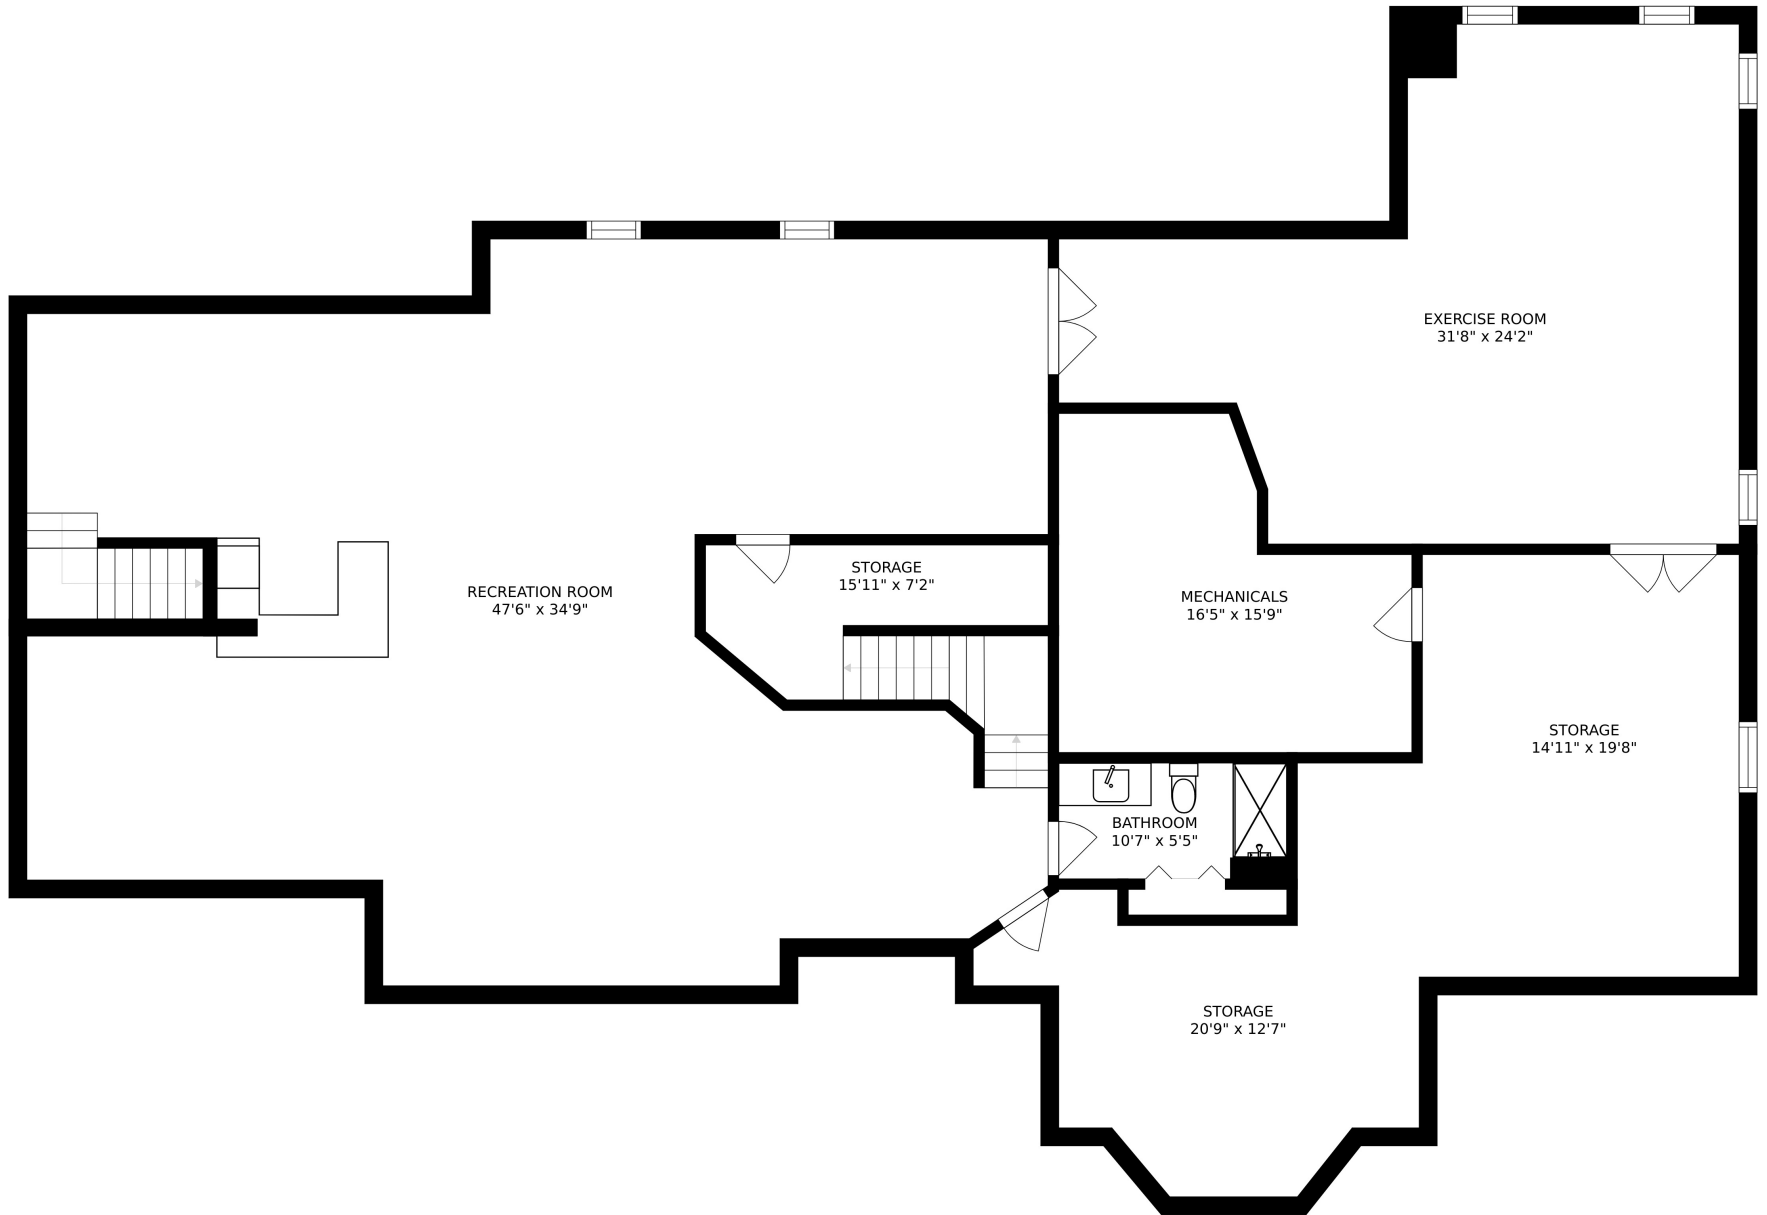

SIZES AND DIMENSIONS ARE APPROXIMATE, ACTUAL MAY VARY.

ATTIC
38'7" x 29'8"

SIZES AND DIMENSIONS ARE APPROXIMATE, ACTUAL MAY VARY.

SIZES AND DIMENSIONS ARE APPROXIMATE, ACTUAL MAY VARY.

SIZES AND DIMENSIONS ARE APPROXIMATE, ACTUAL MAY VARY.

SIZES AND DIMENSIONS ARE APPROXIMATE, ACTUAL MAY VARY.