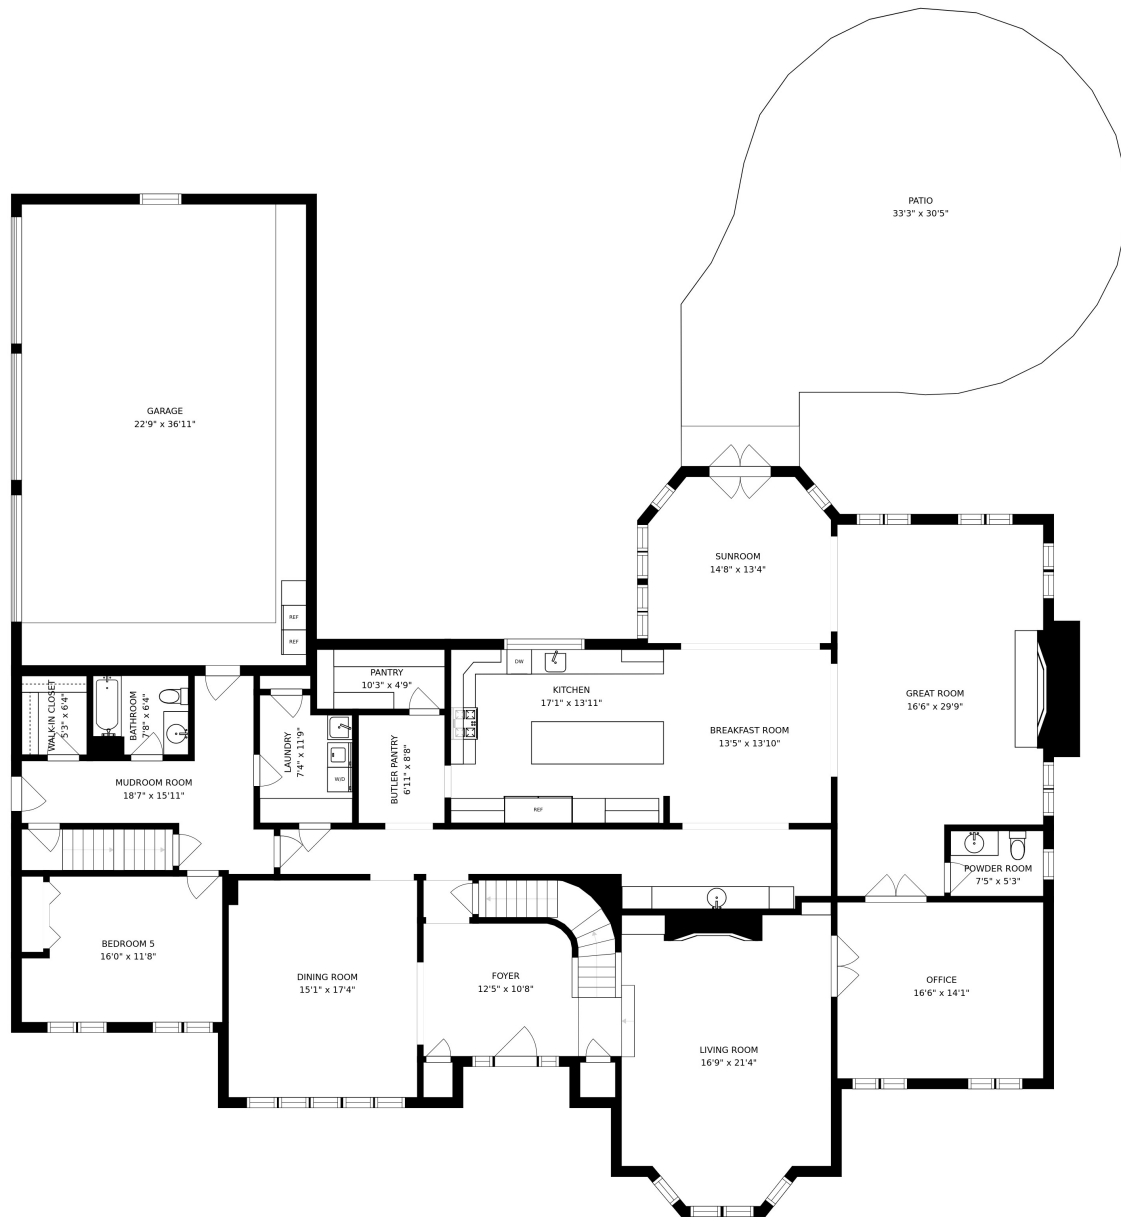

SIZES AND DIMENSIONS ARE APPROXIMATE, ACTUAL MAY VARY.

ATTIC
38'7" x 29'8"

SIZES AND DIMENSIONS ARE APPROXIMATE, ACTUAL MAY VARY.

SIZES AND DIMENSIONS ARE APPROXIMATE, ACTUAL MAY VARY.

SIZES AND DIMENSIONS ARE APPROXIMATE, ACTUAL MAY VARY.

SIZES AND DIMENSIONS ARE APPROXIMATE, ACTUAL MAY VARY.