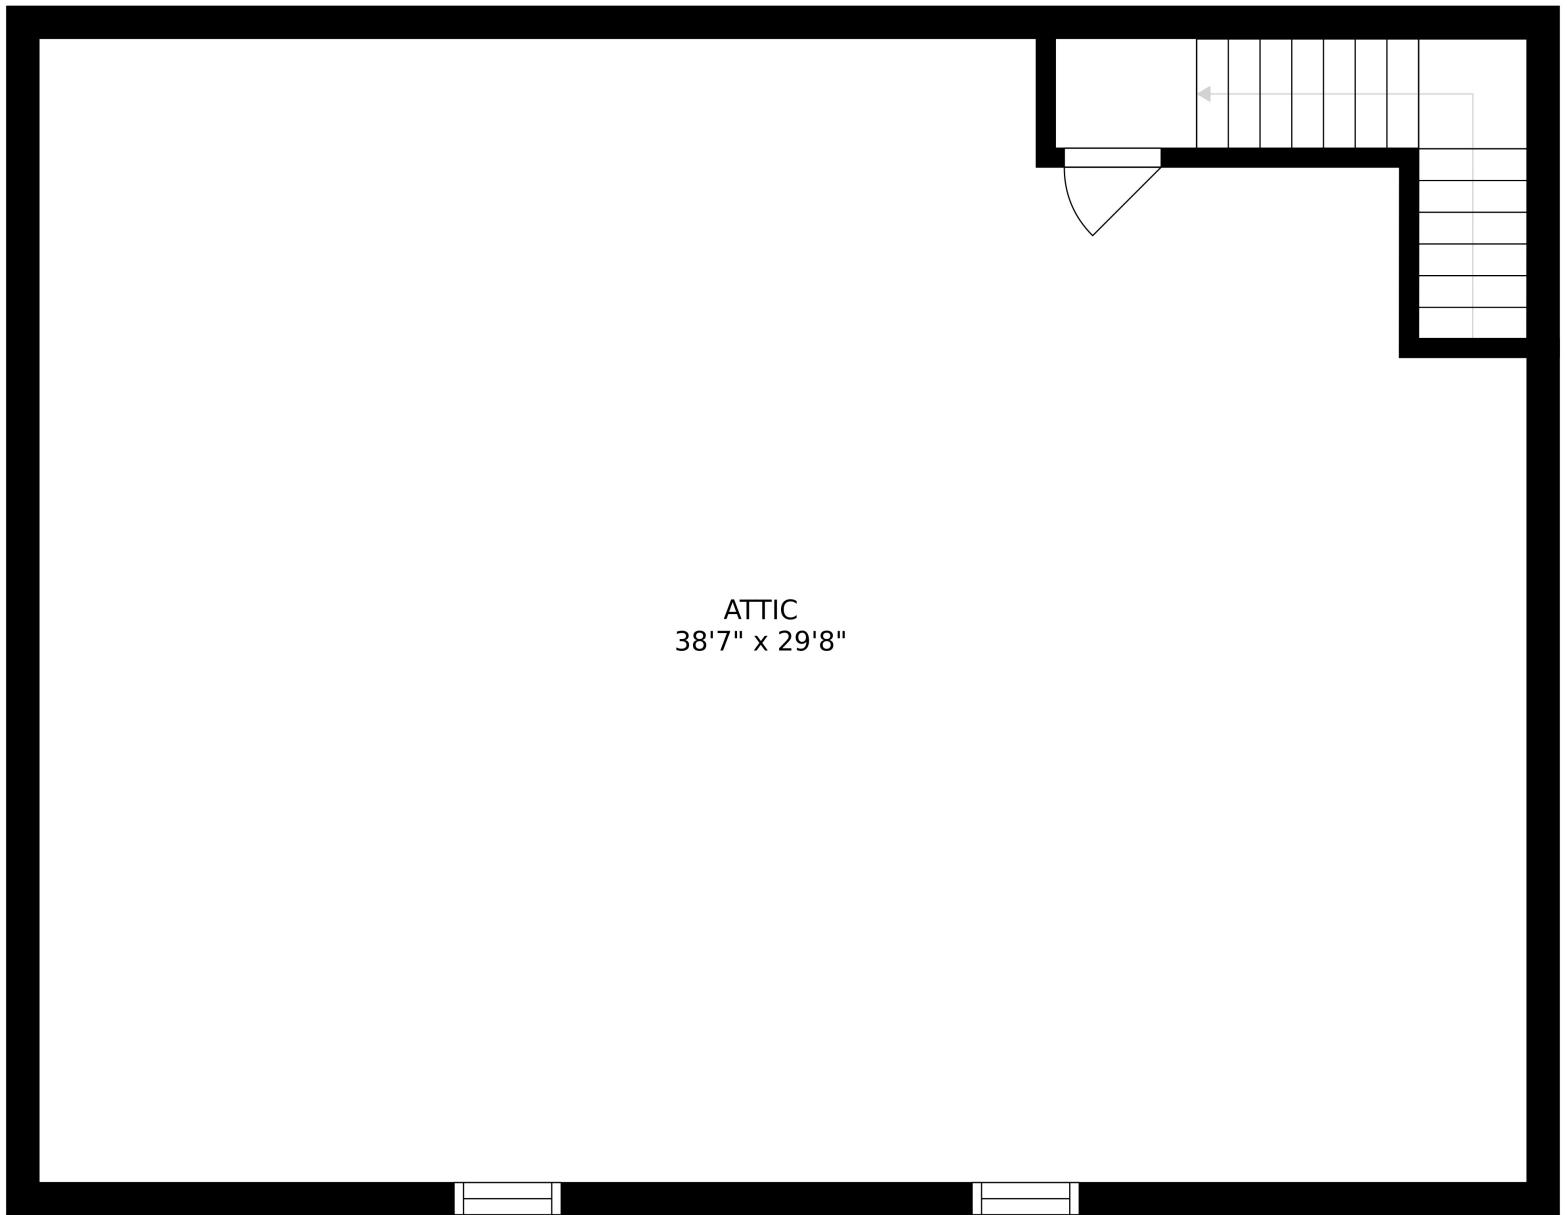

SIZES AND DIMENSIONS ARE APPROXIMATE, ACTUAL MAY VARY.

ATTIC
38'7" x 29'8"

SIZES AND DIMENSIONS ARE APPROXIMATE, ACTUAL MAY VARY.

SIZES AND DIMENSIONS ARE APPROXIMATE, ACTUAL MAY VARY.

SIZES AND DIMENSIONS ARE APPROXIMATE, ACTUAL MAY VARY.

SIZES AND DIMENSIONS ARE APPROXIMATE, ACTUAL MAY VARY.