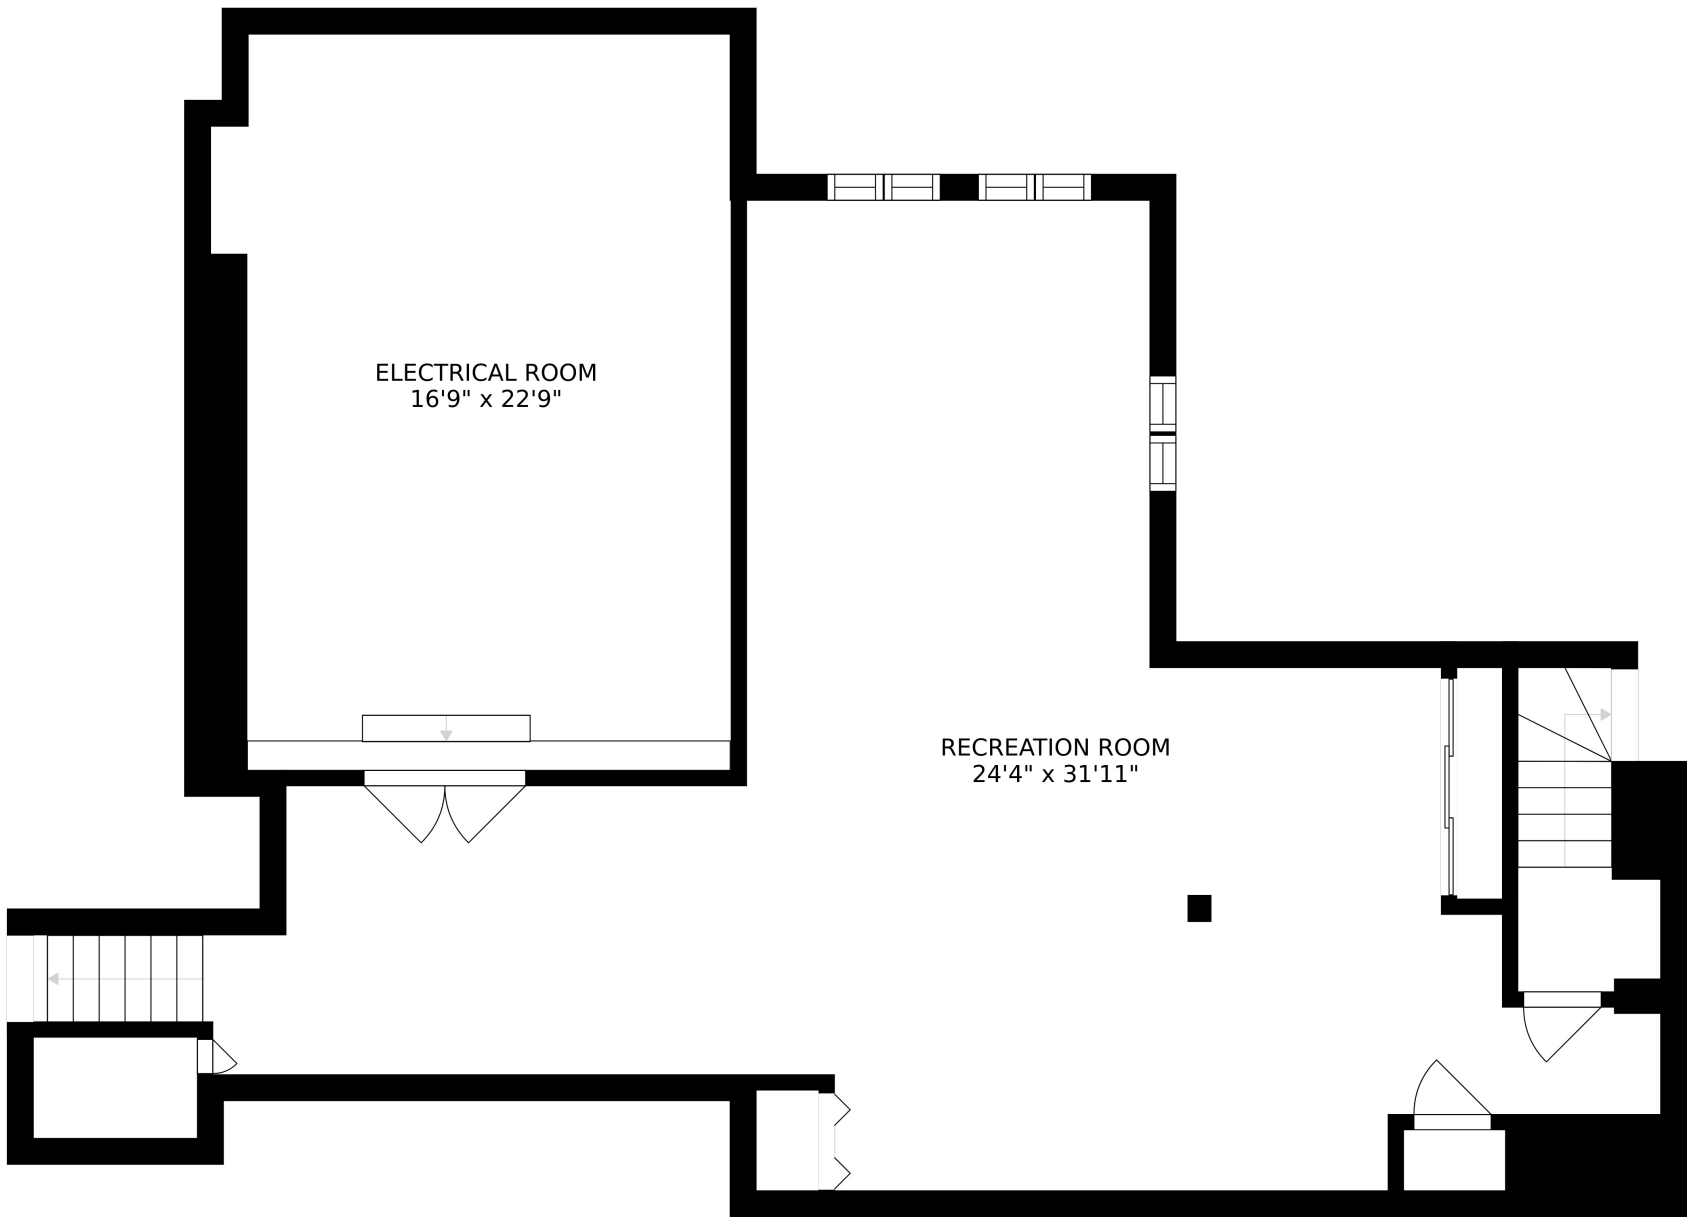

FLOOR 3

FLOOR 2

FLOOR 1

SIZES AND DIMENSIONS ARE APPROXIMATE, ACTUAL MAY VARY.

SIZES AND DIMENSIONS ARE APPROXIMATE, ACTUAL MAY VARY.

SIZES AND DIMENSIONS ARE APPROXIMATE, ACTUAL MAY VARY.

ELECTRICAL ROOM  
16'9" x 22'9"

RECREATION ROOM  
24'4" x 31'11"

SIZES AND DIMENSIONS ARE APPROXIMATE, ACTUAL MAY VARY.