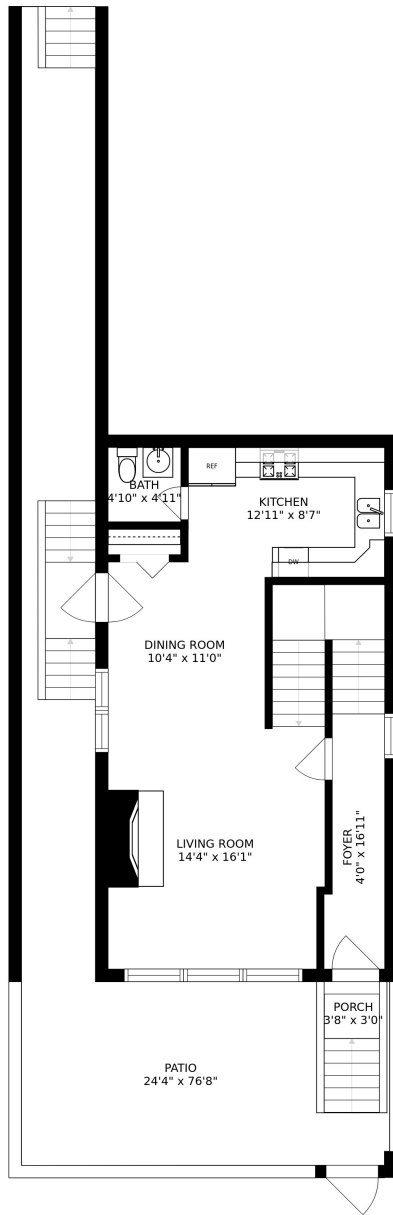

FLOOR 1

FLOOR 2

FLOOR 3

SIZES AND DIMENSIONS ARE APPROXIMATE, ACTUAL MAY VARY.

GARAGE ROOF DECK
18'3" x 34'6"

SIZES AND DIMENSIONS ARE APPROXIMATE, ACTUAL MAY VARY.

SIZES AND DIMENSIONS ARE APPROXIMATE, ACTUAL MAY VARY.

SIZES AND DIMENSIONS ARE APPROXIMATE, ACTUAL MAY VARY.