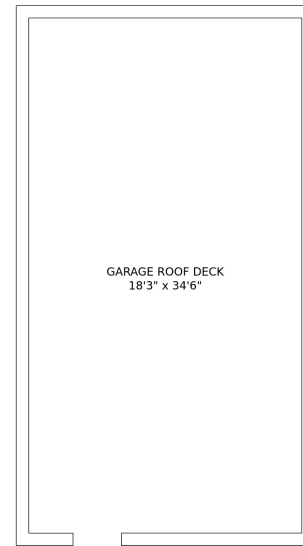

FLOOR 1

FLOOR 2

FLOOR 3

SIZES AND DIMENSIONS ARE APPROXIMATE, ACTUAL MAY VARY.

GARAGE ROOF DECK
18'3" x 34'6"

SIZES AND DIMENSIONS ARE APPROXIMATE, ACTUAL MAY VARY.

SIZES AND DIMENSIONS ARE APPROXIMATE, ACTUAL MAY VARY.

SIZES AND DIMENSIONS ARE APPROXIMATE, ACTUAL MAY VARY.