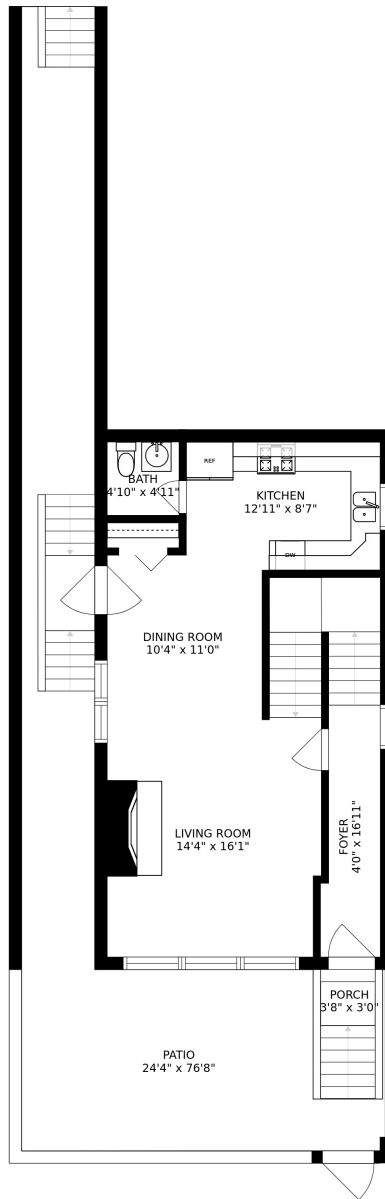

FLOOR 1

FLOOR 2

FLOOR 3

SIZES AND DIMENSIONS ARE APPROXIMATE, ACTUAL MAY VARY.

GARAGE ROOF DECK
18'3" x 34'6"

SIZES AND DIMENSIONS ARE APPROXIMATE, ACTUAL MAY VARY.

SIZES AND DIMENSIONS ARE APPROXIMATE, ACTUAL MAY VARY.

SIZES AND DIMENSIONS ARE APPROXIMATE, ACTUAL MAY VARY.