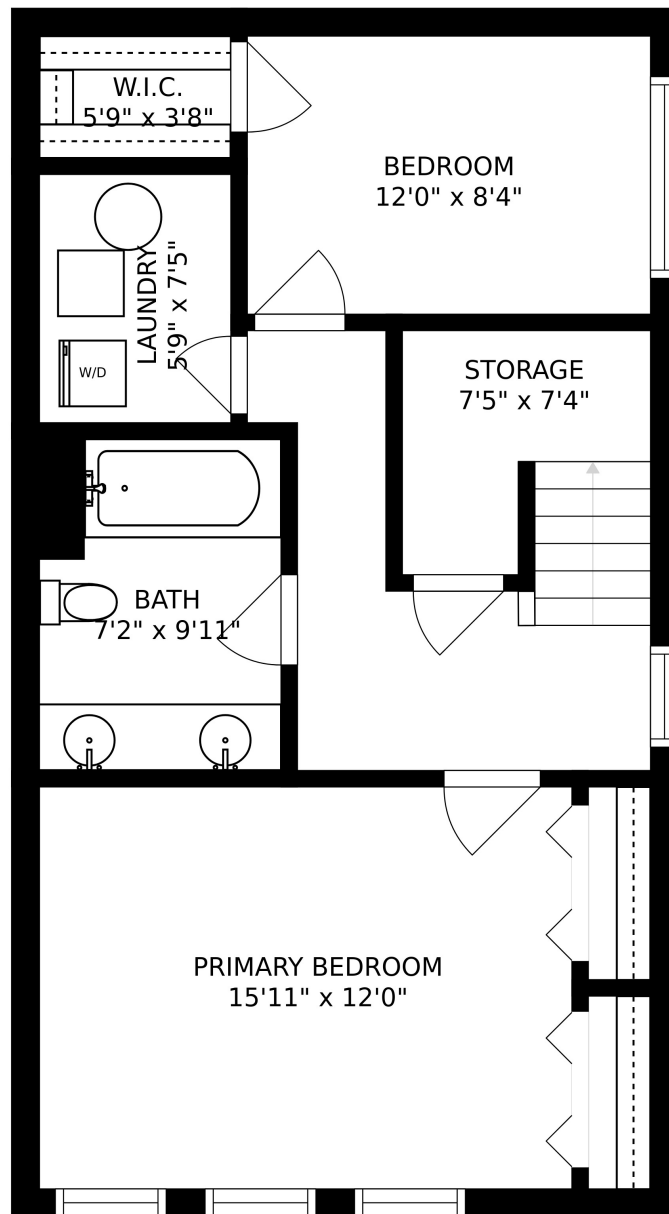

FLOOR 1

FLOOR 2

FLOOR 3

SIZES AND DIMENSIONS ARE APPROXIMATE, ACTUAL MAY VARY.

GARAGE ROOF DECK
18'3" x 34'6"

SIZES AND DIMENSIONS ARE APPROXIMATE, ACTUAL MAY VARY.

SIZES AND DIMENSIONS ARE APPROXIMATE, ACTUAL MAY VARY.

SIZES AND DIMENSIONS ARE APPROXIMATE, ACTUAL MAY VARY.