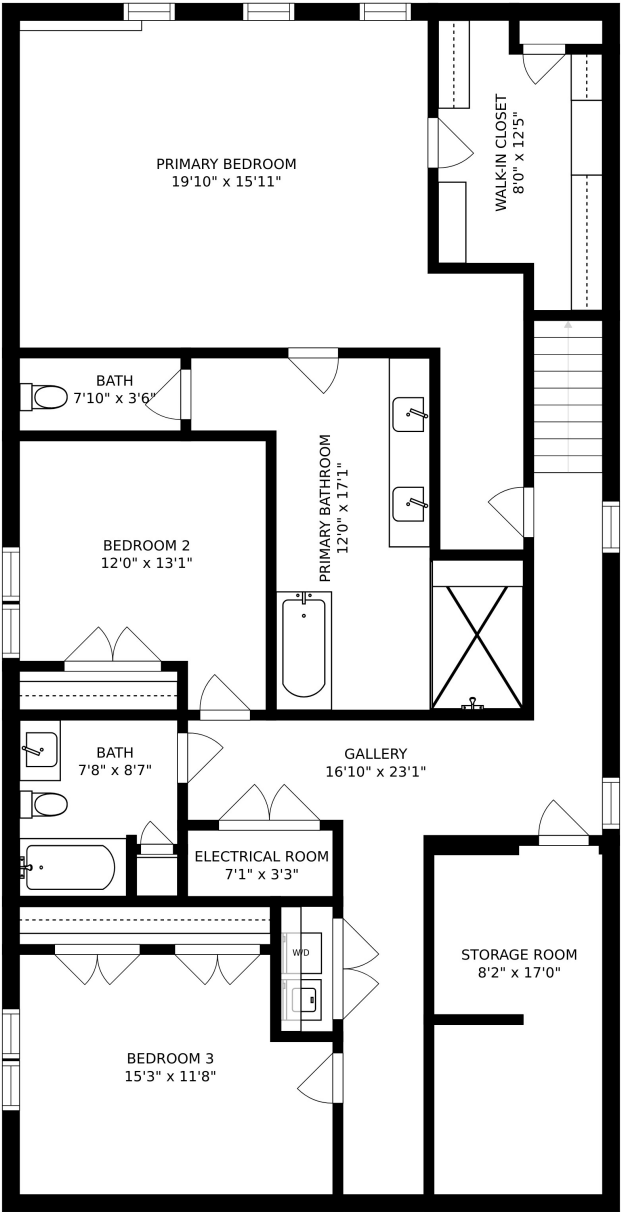

FLOOR 1

FLOOR 2

FLOOR 3

SIZES AND DIMENSIONS ARE APPROXIMATE, ACTUAL MAY VARY.

GARAGE ROOF DECK
43'6" x 19'6"

SIZES AND DIMENSIONS ARE APPROXIMATE, ACTUAL MAY VARY.

SIZES AND DIMENSIONS ARE APPROXIMATE, ACTUAL MAY VARY.

SIZES AND DIMENSIONS ARE APPROXIMATE, ACTUAL MAY VARY.