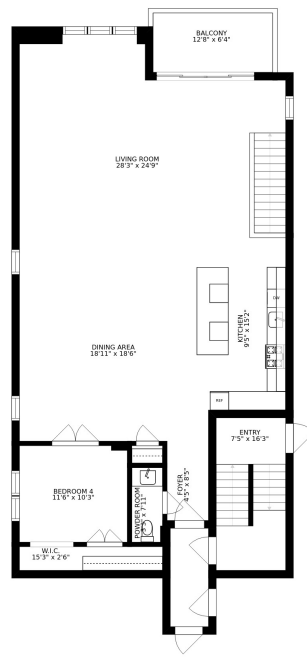

FLOOR 1

FLOOR 2

FLOOR 3

SIZES AND DIMENSIONS ARE APPROXIMATE, ACTUAL MAY VARY.

GARAGE ROOF DECK
43'6" x 19'6"

SIZES AND DIMENSIONS ARE APPROXIMATE, ACTUAL MAY VARY.

SIZES AND DIMENSIONS ARE APPROXIMATE, ACTUAL MAY VARY.

SIZES AND DIMENSIONS ARE APPROXIMATE, ACTUAL MAY VARY.