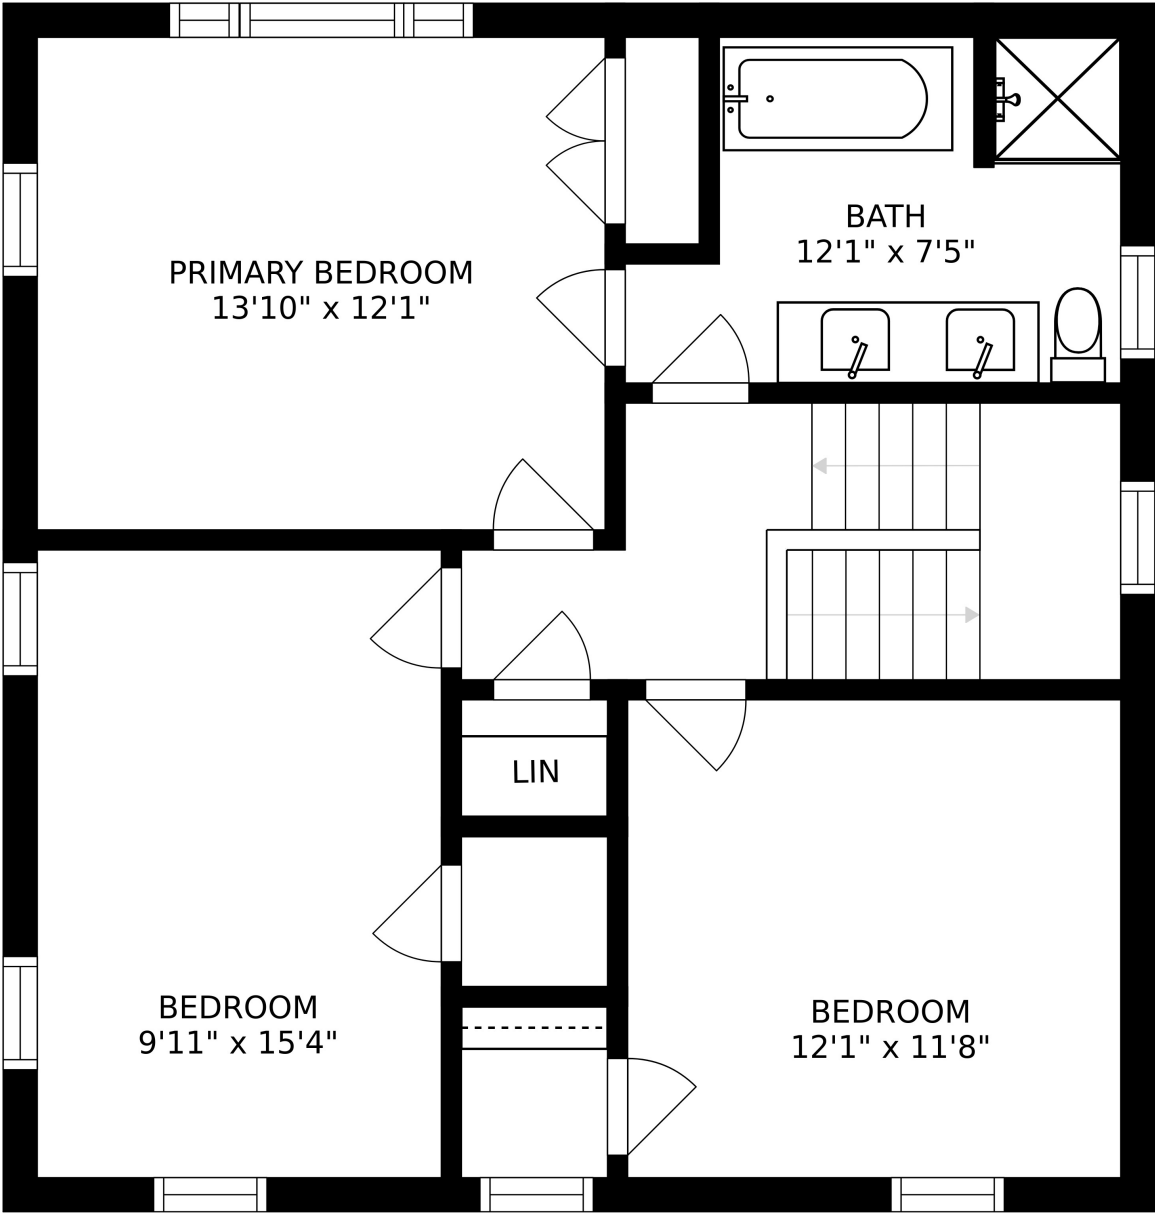

FLOOR 4

FLOOR 1

FLOOR 2

FLOOR 3

SIZES AND DIMENSIONS ARE APPROXIMATE, ACTUAL MAY VARY.

PATIO
13'7" x 15'11"

2-CAR GARAGE
17'5" x 18'10"

SIZES AND DIMENSIONS ARE APPROXIMATE, ACTUAL MAY VARY.

SIZES AND DIMENSIONS ARE APPROXIMATE, ACTUAL MAY VARY.

SIZES AND DIMENSIONS ARE APPROXIMATE, ACTUAL MAY VARY.

SIZES AND DIMENSIONS ARE APPROXIMATE, ACTUAL MAY VARY.