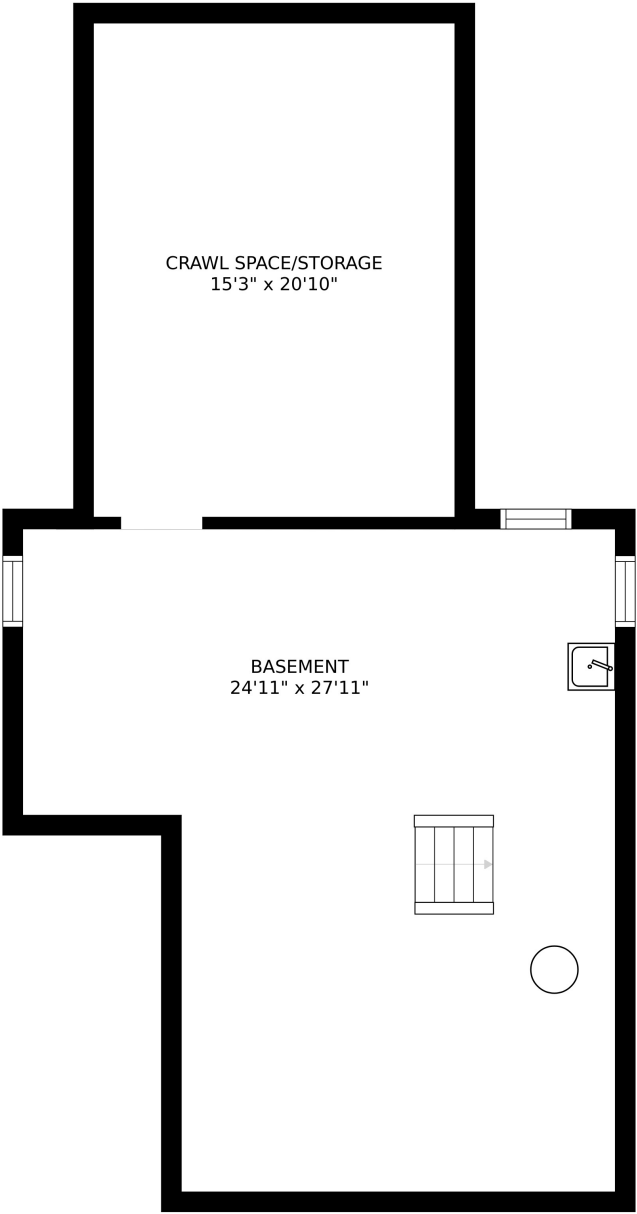

FLOOR 4

FLOOR 1

FLOOR 2

FLOOR 3

SIZES AND DIMENSIONS ARE APPROXIMATE, ACTUAL MAY VARY.

PATIO
13'7" x 15'11"

2-CAR GARAGE
17'5" x 18'10"

SIZES AND DIMENSIONS ARE APPROXIMATE, ACTUAL MAY VARY.

SIZES AND DIMENSIONS ARE APPROXIMATE, ACTUAL MAY VARY.

SIZES AND DIMENSIONS ARE APPROXIMATE, ACTUAL MAY VARY.

SIZES AND DIMENSIONS ARE APPROXIMATE, ACTUAL MAY VARY.