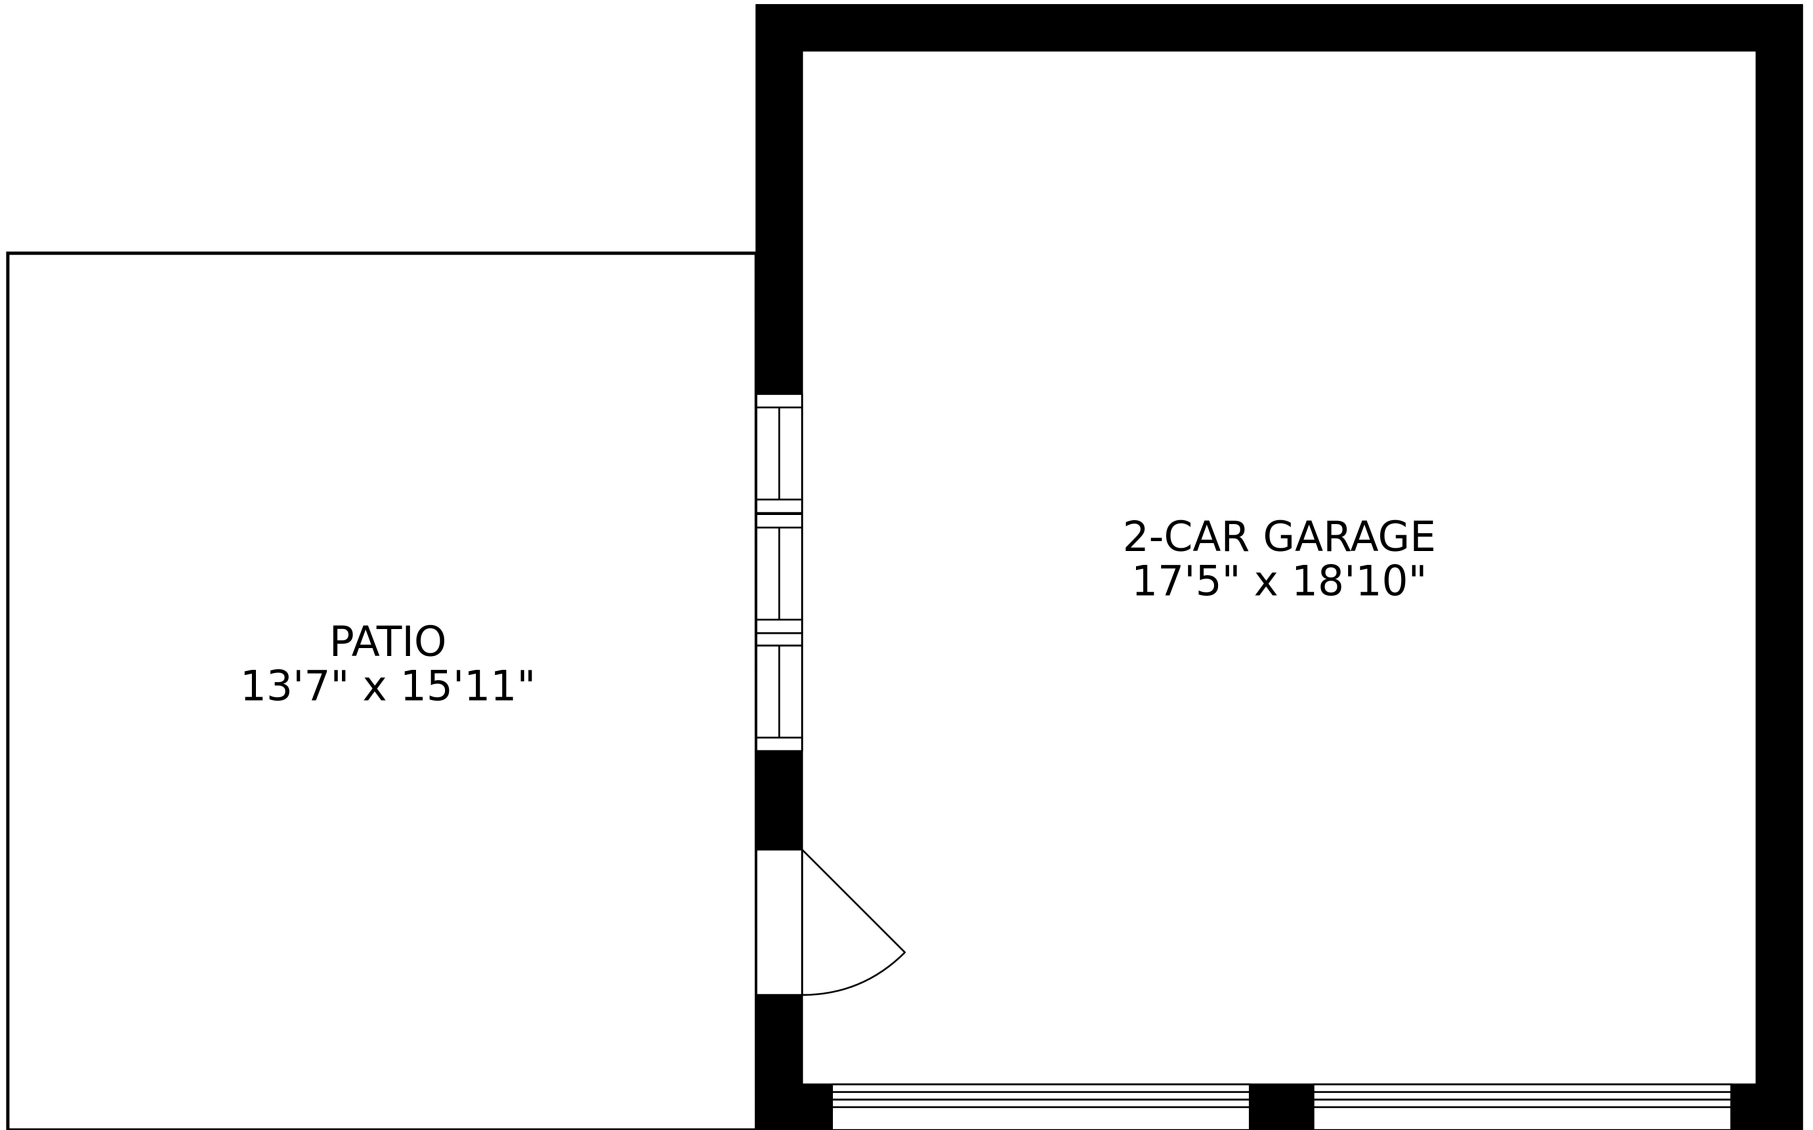

FLOOR 4

FLOOR 1

FLOOR 2

FLOOR 3

SIZES AND DIMENSIONS ARE APPROXIMATE, ACTUAL MAY VARY.

PATIO
13'7" x 15'11"

2-CAR GARAGE
17'5" x 18'10"

SIZES AND DIMENSIONS ARE APPROXIMATE, ACTUAL MAY VARY.

SIZES AND DIMENSIONS ARE APPROXIMATE, ACTUAL MAY VARY.

SIZES AND DIMENSIONS ARE APPROXIMATE, ACTUAL MAY VARY.

SIZES AND DIMENSIONS ARE APPROXIMATE, ACTUAL MAY VARY.