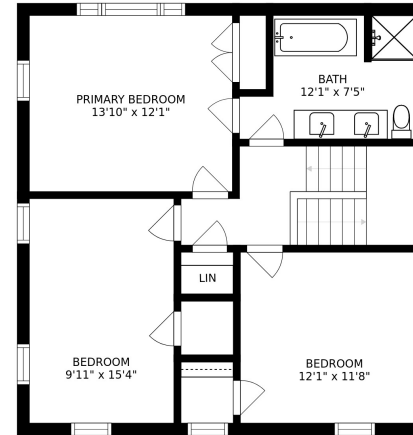

FLOOR 4

FLOOR 1

FLOOR 2

FLOOR 3

SIZES AND DIMENSIONS ARE APPROXIMATE, ACTUAL MAY VARY.

PATIO
13'7" x 15'11"

2-CAR GARAGE
17'5" x 18'10"

SIZES AND DIMENSIONS ARE APPROXIMATE, ACTUAL MAY VARY.

SIZES AND DIMENSIONS ARE APPROXIMATE, ACTUAL MAY VARY.

SIZES AND DIMENSIONS ARE APPROXIMATE, ACTUAL MAY VARY.

SIZES AND DIMENSIONS ARE APPROXIMATE, ACTUAL MAY VARY.