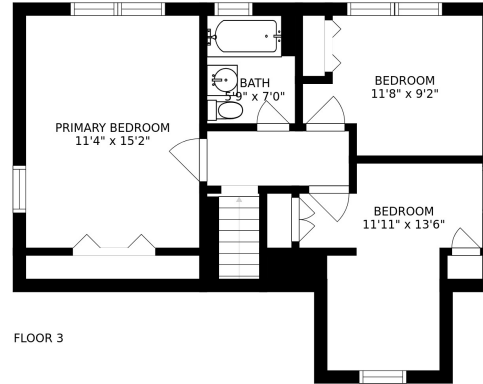

FLOOR 2

FLOOR 3

FLOOR 1

SIZES AND DIMENSIONS ARE APPROXIMATE, ACTUAL MAY VARY.

SIZES AND DIMENSIONS ARE APPROXIMATE, ACTUAL MAY VARY.

SIZES AND DIMENSIONS ARE APPROXIMATE, ACTUAL MAY VARY.

UTILITY
29'8" x 11'9"

REF

RECREATION ROOM
29'8" x 11'4"

SIZES AND DIMENSIONS ARE APPROXIMATE, ACTUAL MAY VARY.