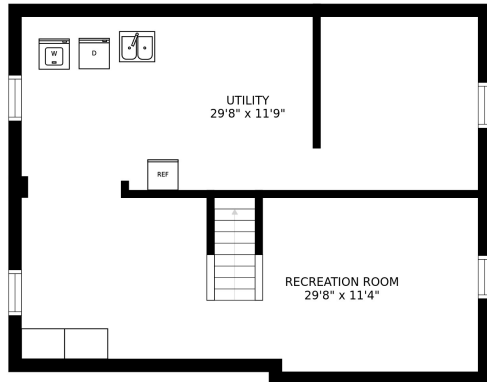

FLOOR 2

FLOOR 3

FLOOR 1

SIZES AND DIMENSIONS ARE APPROXIMATE, ACTUAL MAY VARY.

SIZES AND DIMENSIONS ARE APPROXIMATE, ACTUAL MAY VARY.

SIZES AND DIMENSIONS ARE APPROXIMATE, ACTUAL MAY VARY.

UTILITY
29'8" x 11'9"

REF

RECREATION ROOM
29'8" x 11'4"

SIZES AND DIMENSIONS ARE APPROXIMATE, ACTUAL MAY VARY.