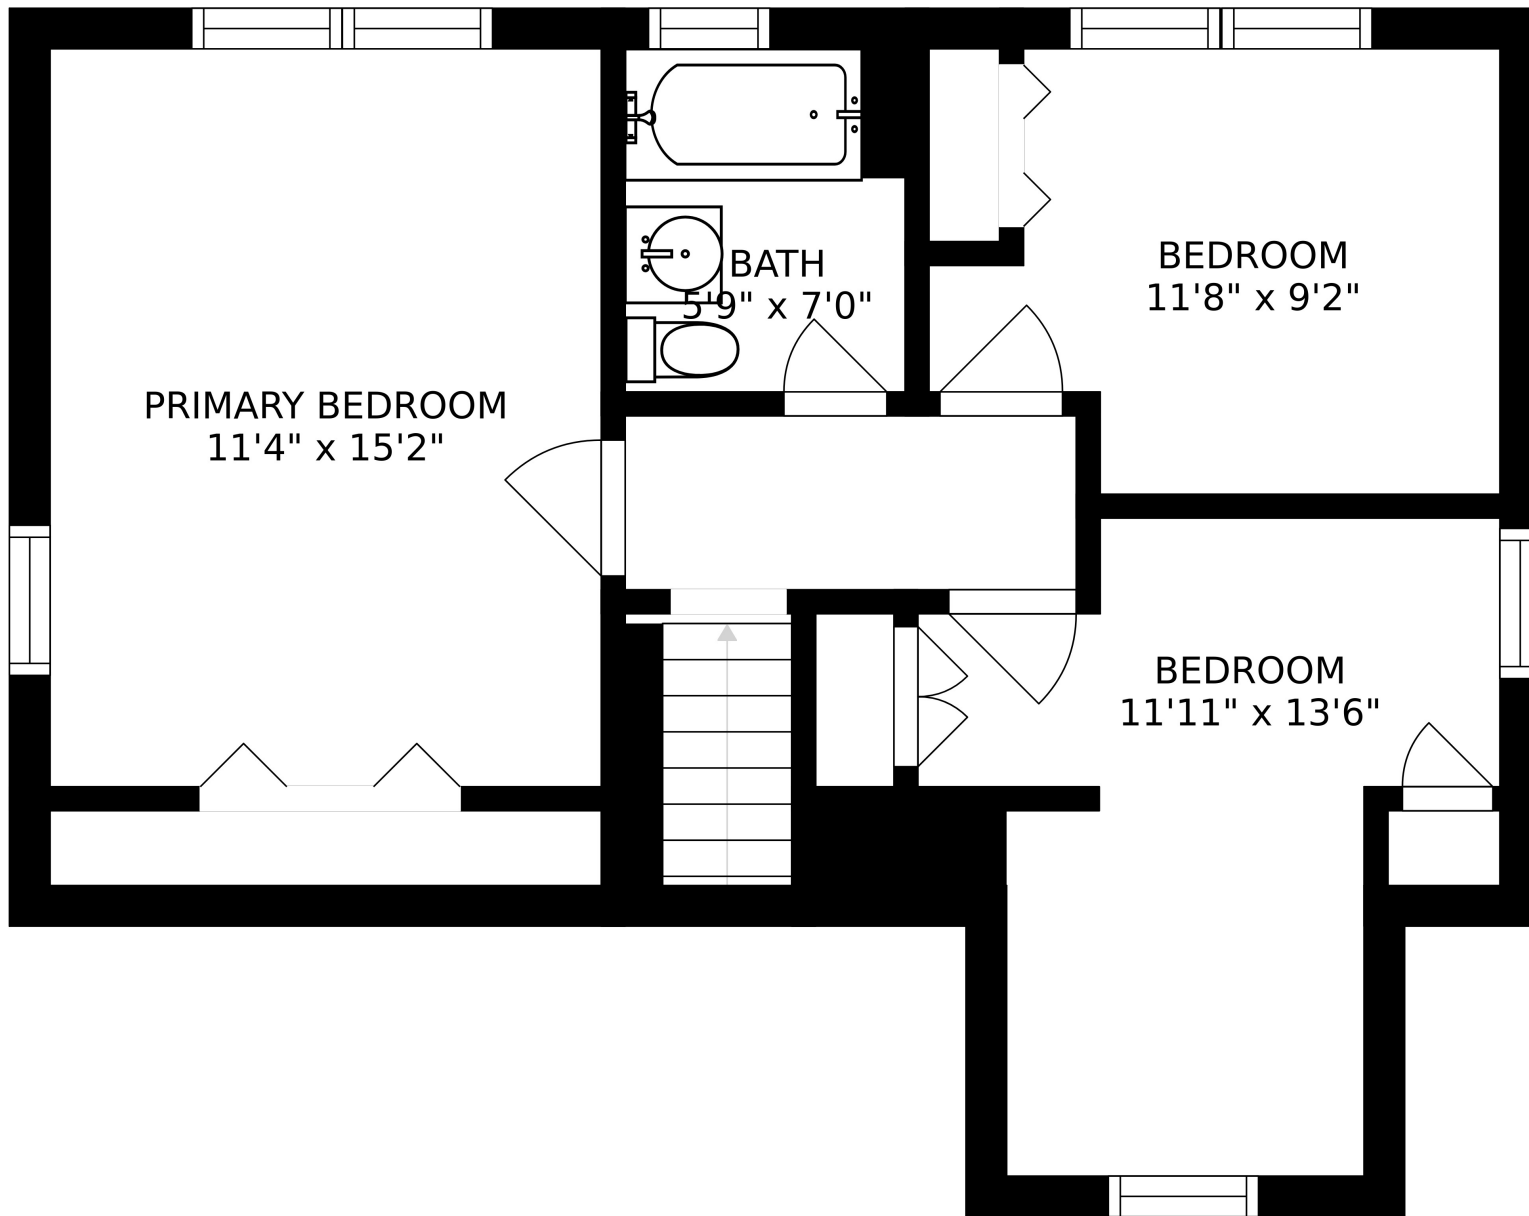

FLOOR 2

FLOOR 3

FLOOR 1

SIZES AND DIMENSIONS ARE APPROXIMATE, ACTUAL MAY VARY.

SIZES AND DIMENSIONS ARE APPROXIMATE, ACTUAL MAY VARY.

SIZES AND DIMENSIONS ARE APPROXIMATE, ACTUAL MAY VARY.

UTILITY
29'8" x 11'9"

REF

RECREATION ROOM
29'8" x 11'4"

SIZES AND DIMENSIONS ARE APPROXIMATE, ACTUAL MAY VARY.