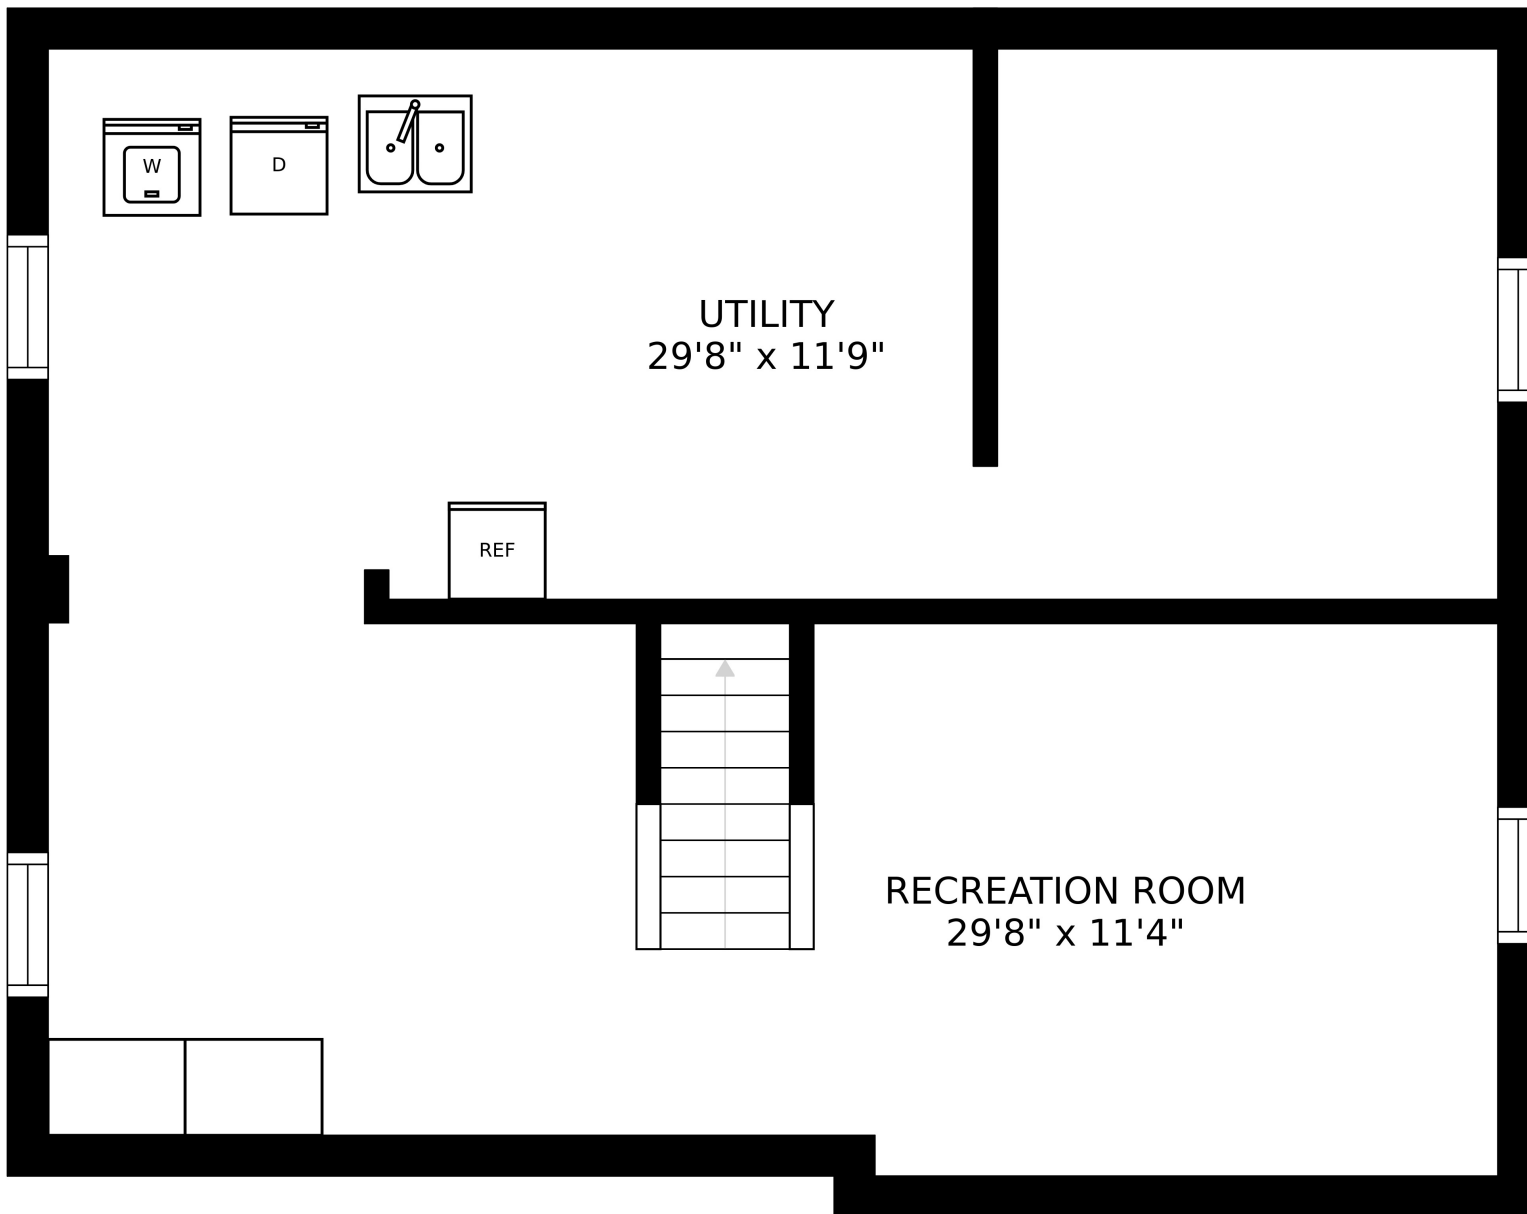

FLOOR 2

FLOOR 3

FLOOR 1

SIZES AND DIMENSIONS ARE APPROXIMATE, ACTUAL MAY VARY.

SIZES AND DIMENSIONS ARE APPROXIMATE, ACTUAL MAY VARY.

SIZES AND DIMENSIONS ARE APPROXIMATE, ACTUAL MAY VARY.

UTILITY
29'8" x 11'9"

REF

RECREATION ROOM
29'8" x 11'4"

SIZES AND DIMENSIONS ARE APPROXIMATE, ACTUAL MAY VARY.