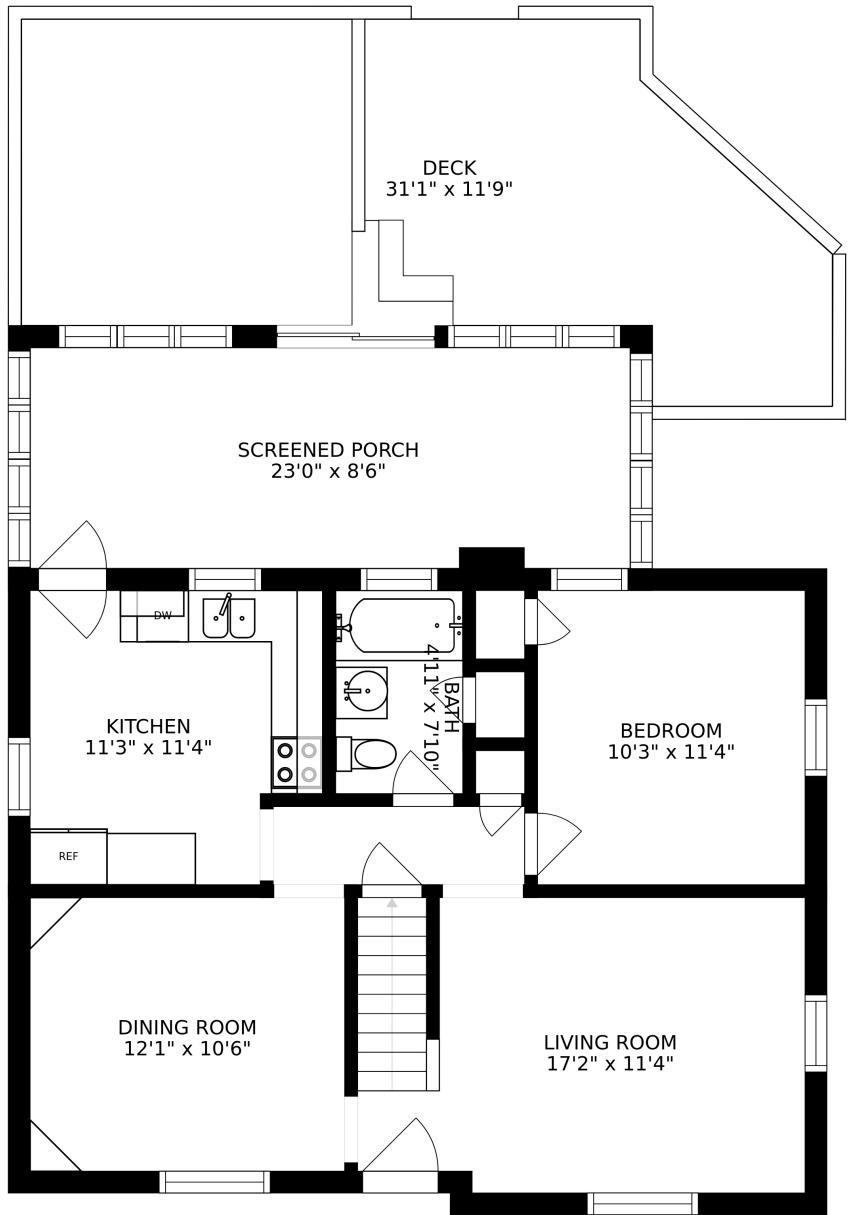

FLOOR 2

FLOOR 3

FLOOR 1

SIZES AND DIMENSIONS ARE APPROXIMATE, ACTUAL MAY VARY.

SIZES AND DIMENSIONS ARE APPROXIMATE, ACTUAL MAY VARY.

SIZES AND DIMENSIONS ARE APPROXIMATE, ACTUAL MAY VARY.

UTILITY
29'8" x 11'9"

REF

RECREATION ROOM
29'8" x 11'4"

SIZES AND DIMENSIONS ARE APPROXIMATE, ACTUAL MAY VARY.