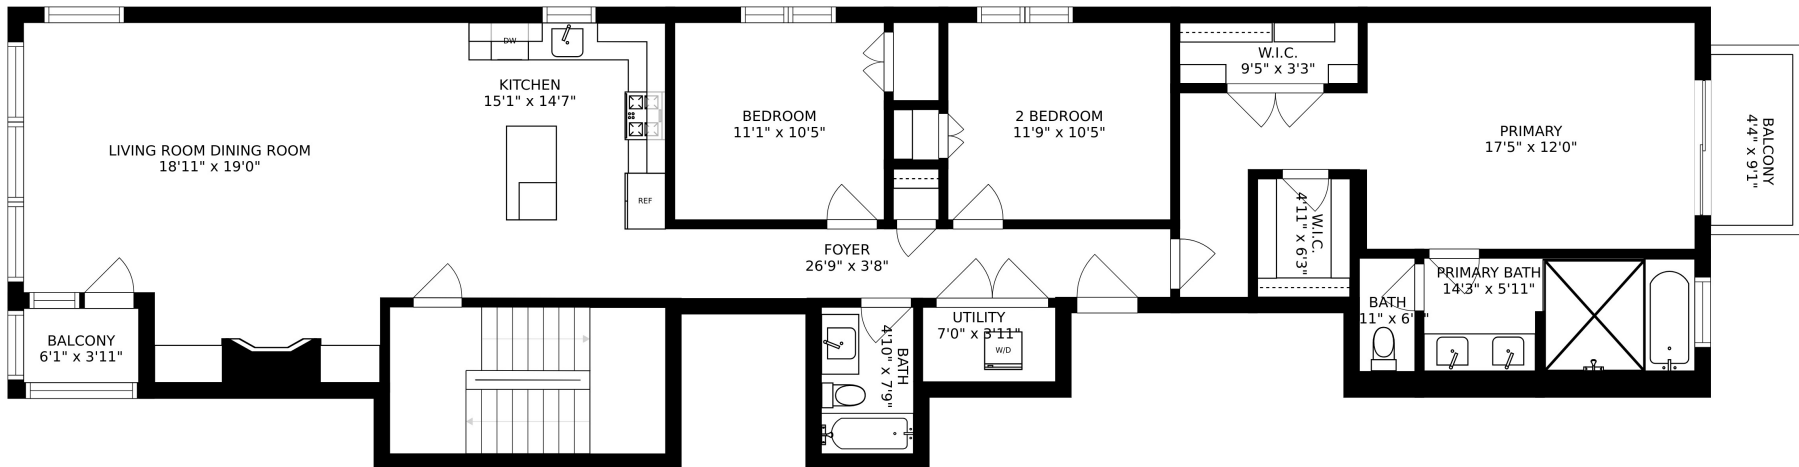

SIZES AND DIMENSIONS ARE APPROXIMATE, ACTUAL MAY VARY.

PRIVATE ROOF DECK
26'9" x 19'0"

SIZES AND DIMENSIONS ARE APPROXIMATE, ACTUAL MAY VARY.

SIZES AND DIMENSIONS ARE APPROXIMATE, ACTUAL MAY VARY.